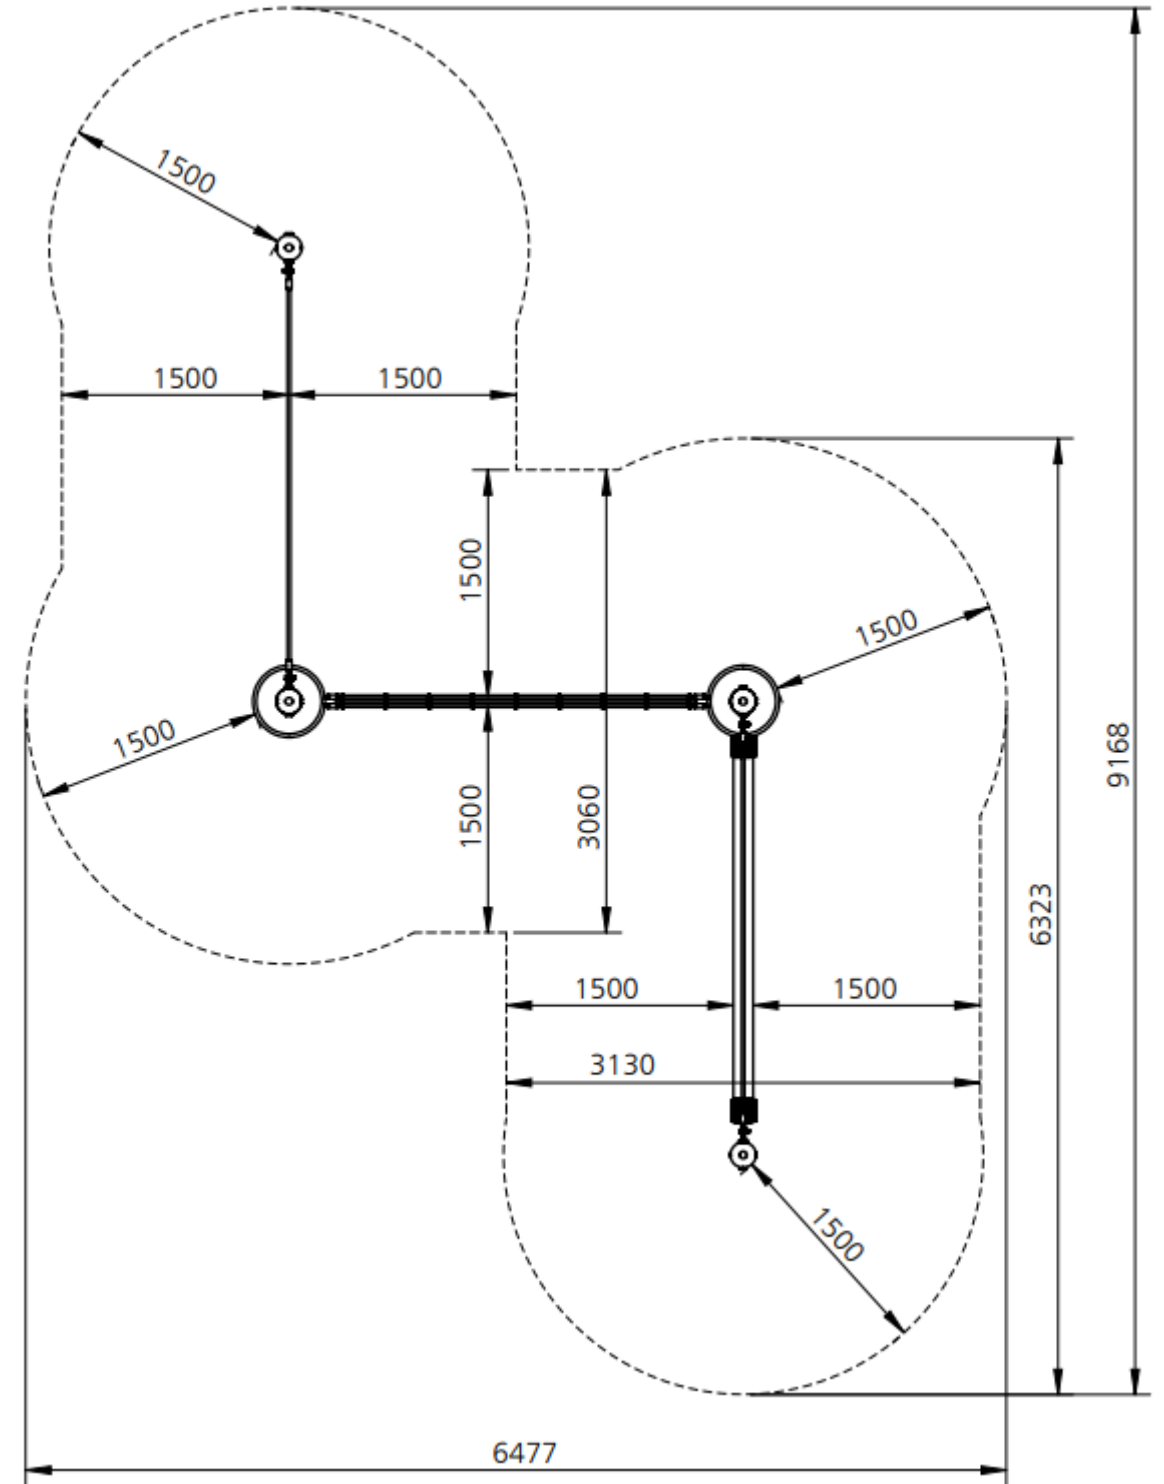

## Activity Trail BV3

### Technical Information

Main dimensions	6477mm x 9168mm
Total Area	59m <sup>2</sup>
Max FHOE	600mm
Heaviest Part	80kg
Compliant	NZS 5828:2015 AS 4685:2017 EN 1176:2008