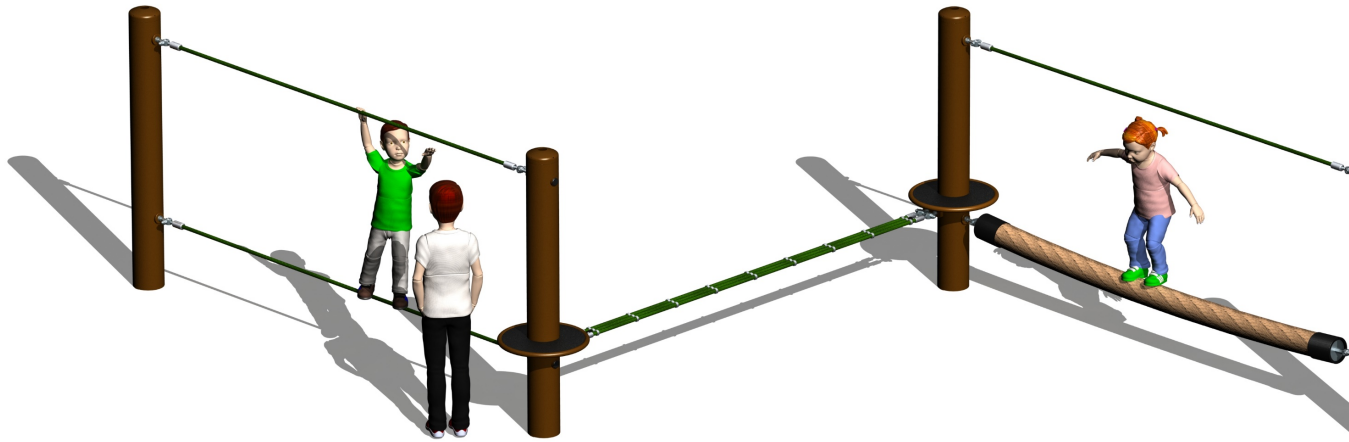

## Activity Trail BV3

### Technical Information

Main dimensions	6477mm x 9168mm
Total Area	59m <sup>2</sup>
Max FHOE	600mm
Heaviest Part	80kg
Compliant	NZS 5828:2015 AS 4685:2017 EN 1176:2008