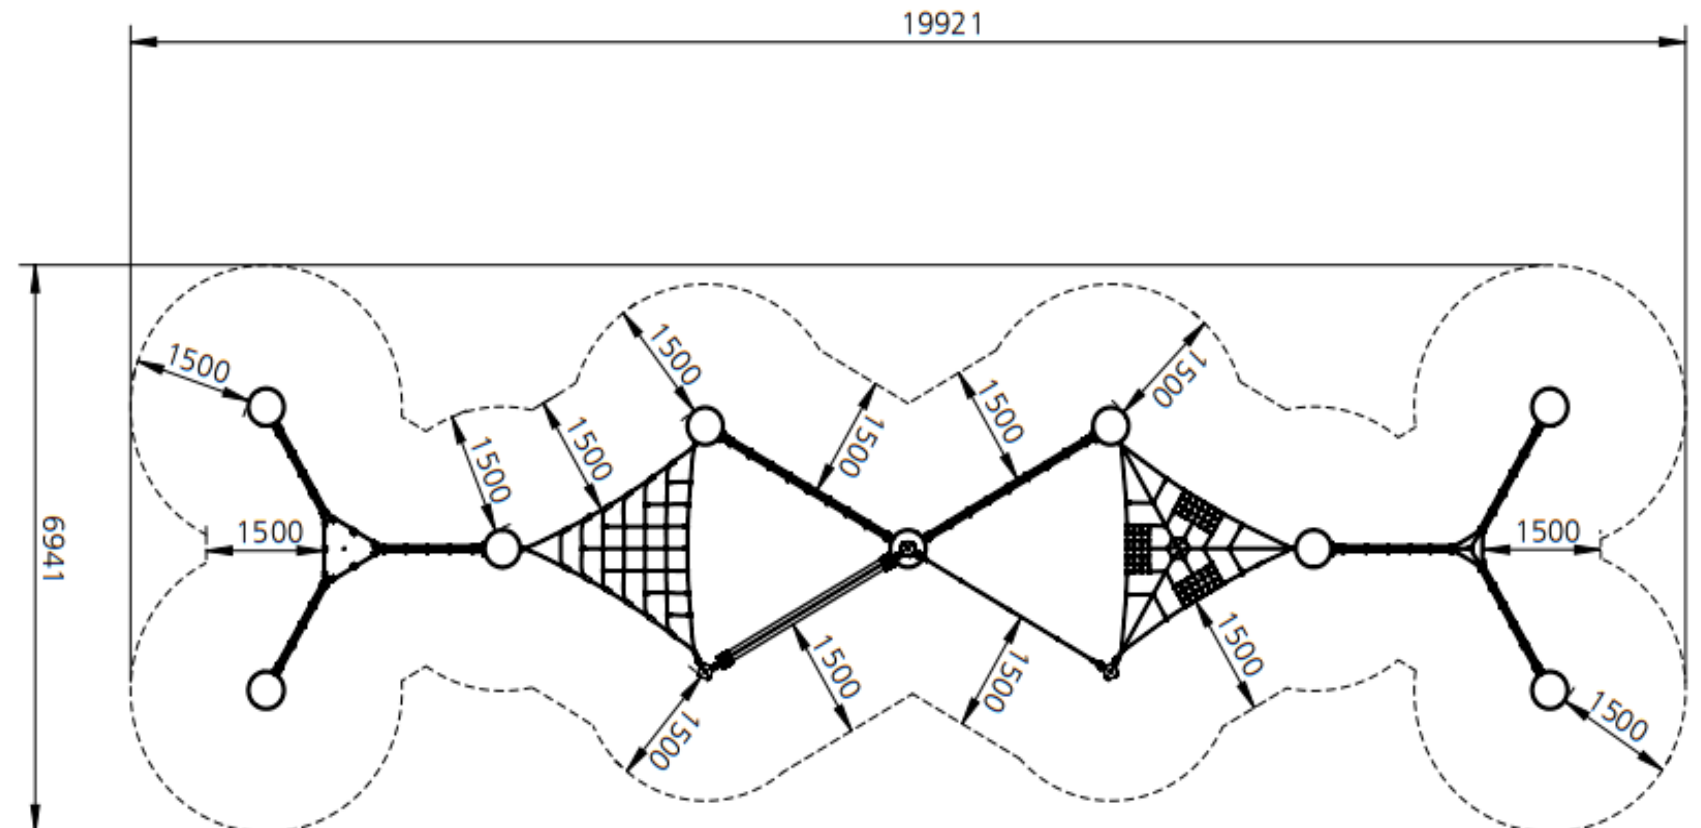

## Activity Trail BV7

Technical Information	
Main dimensions	19921mm x 6941mm
Total Area	138m <sup>2</sup>
Max FHO	600mm
Heaviest Part	80kg
Compliant	NZS 5828:2015 AS 4685:2017 EN 1176:2008