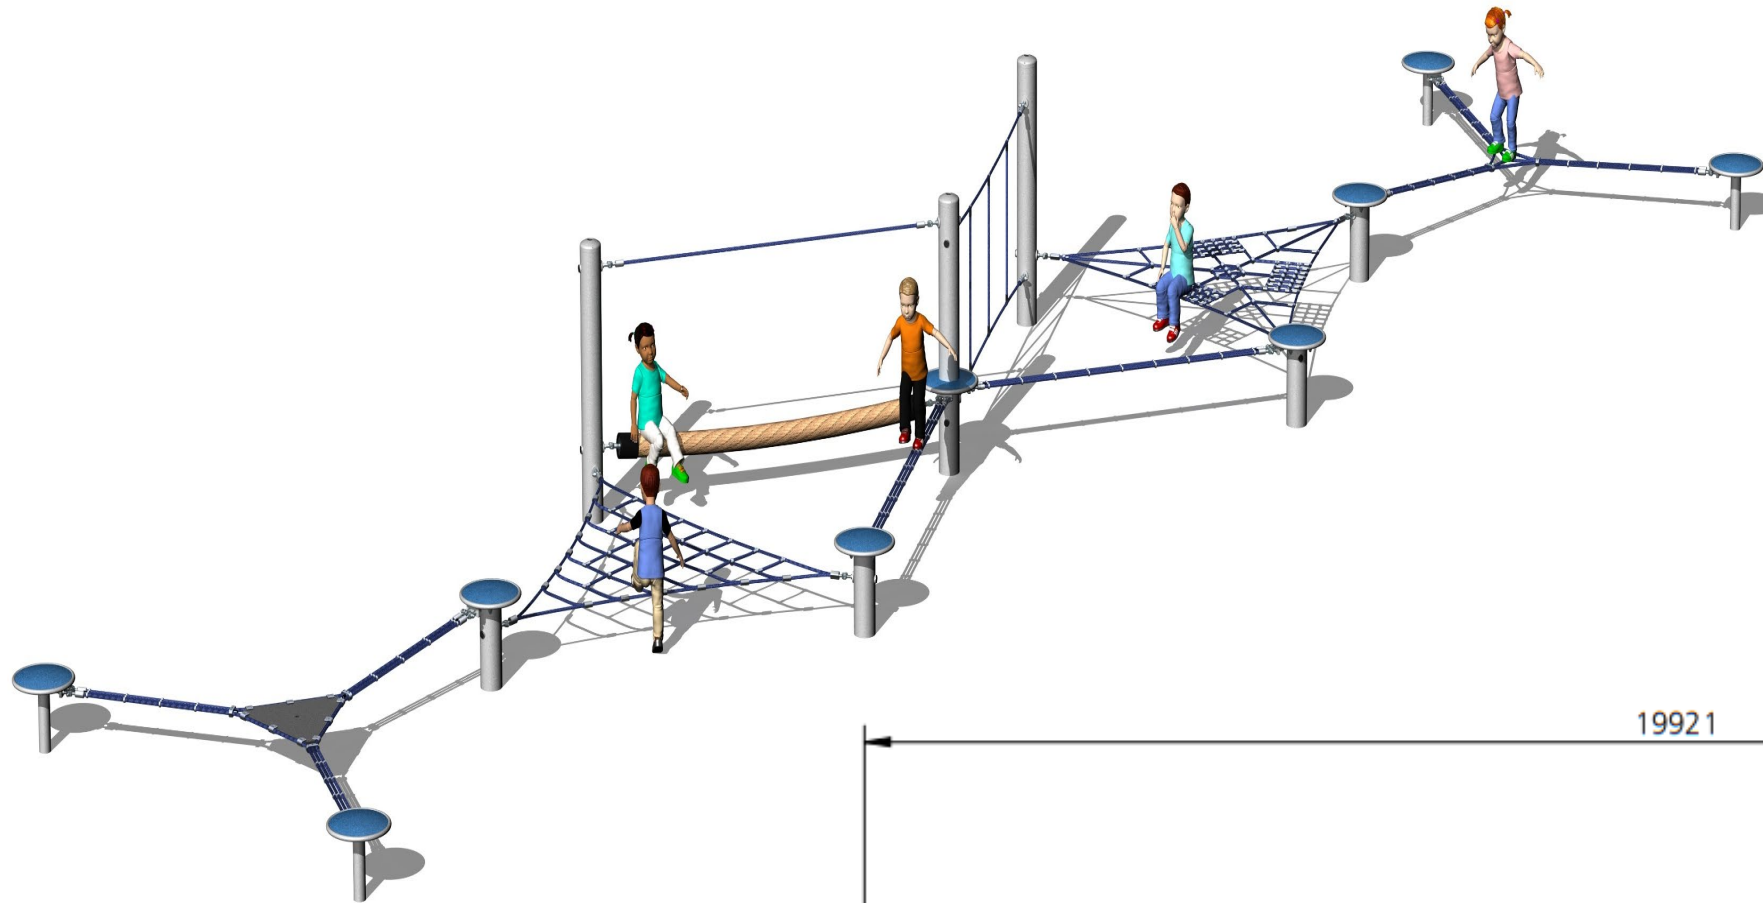

## Activity Trail BV7

Technical Information	
Main dimensions	19921mm x 6941mm
Total Area	138m <sup>2</sup>
Max FHO	600mm
Heaviest Part	80kg
Compliant	NZS 5828:2015 AS 4685:2017 EN 1176:2008