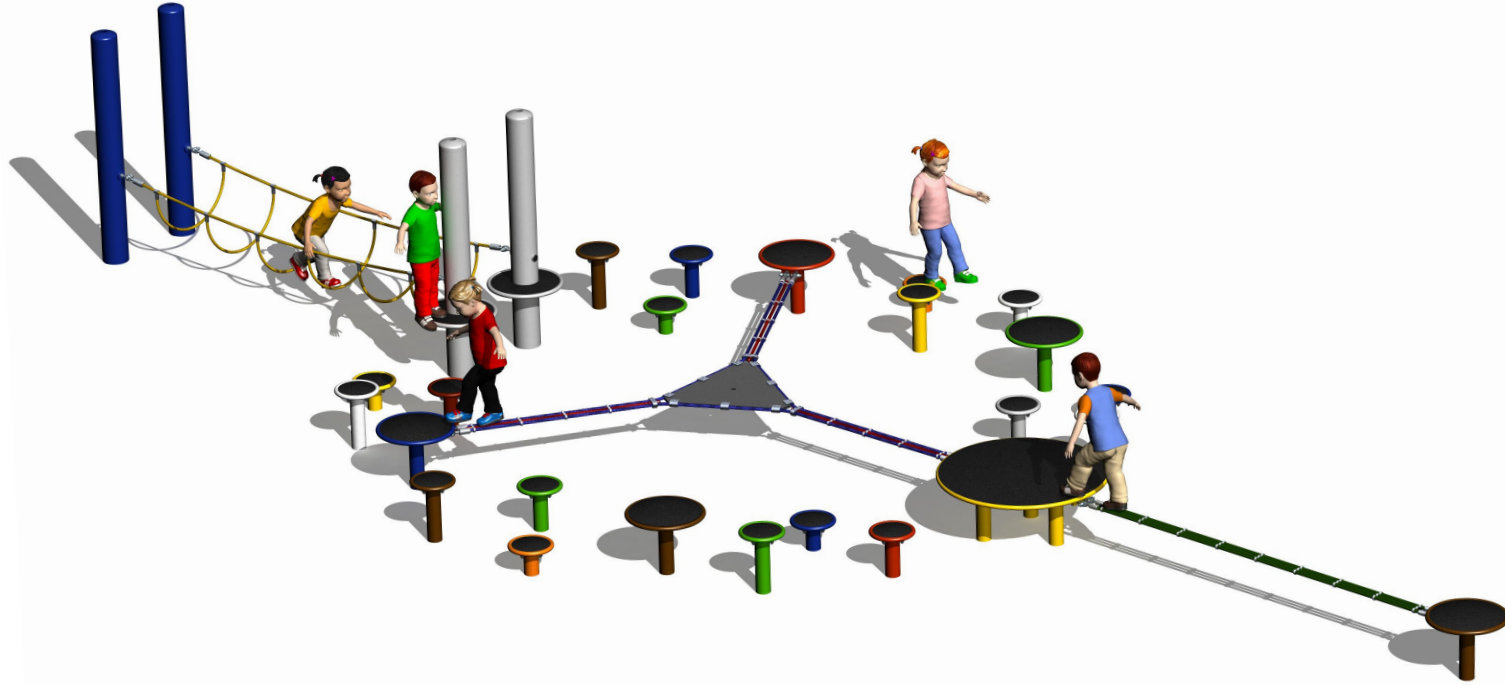

Activity Trail BV8

Technical Information	
Main dimensions	13849mm x 7745mm
Total Area	107m ²
Max FHOFF	600mm
Heaviest Part	80kg
Compliant	NZS 5828:2015 AS 4685:2017 EN 1176:2008