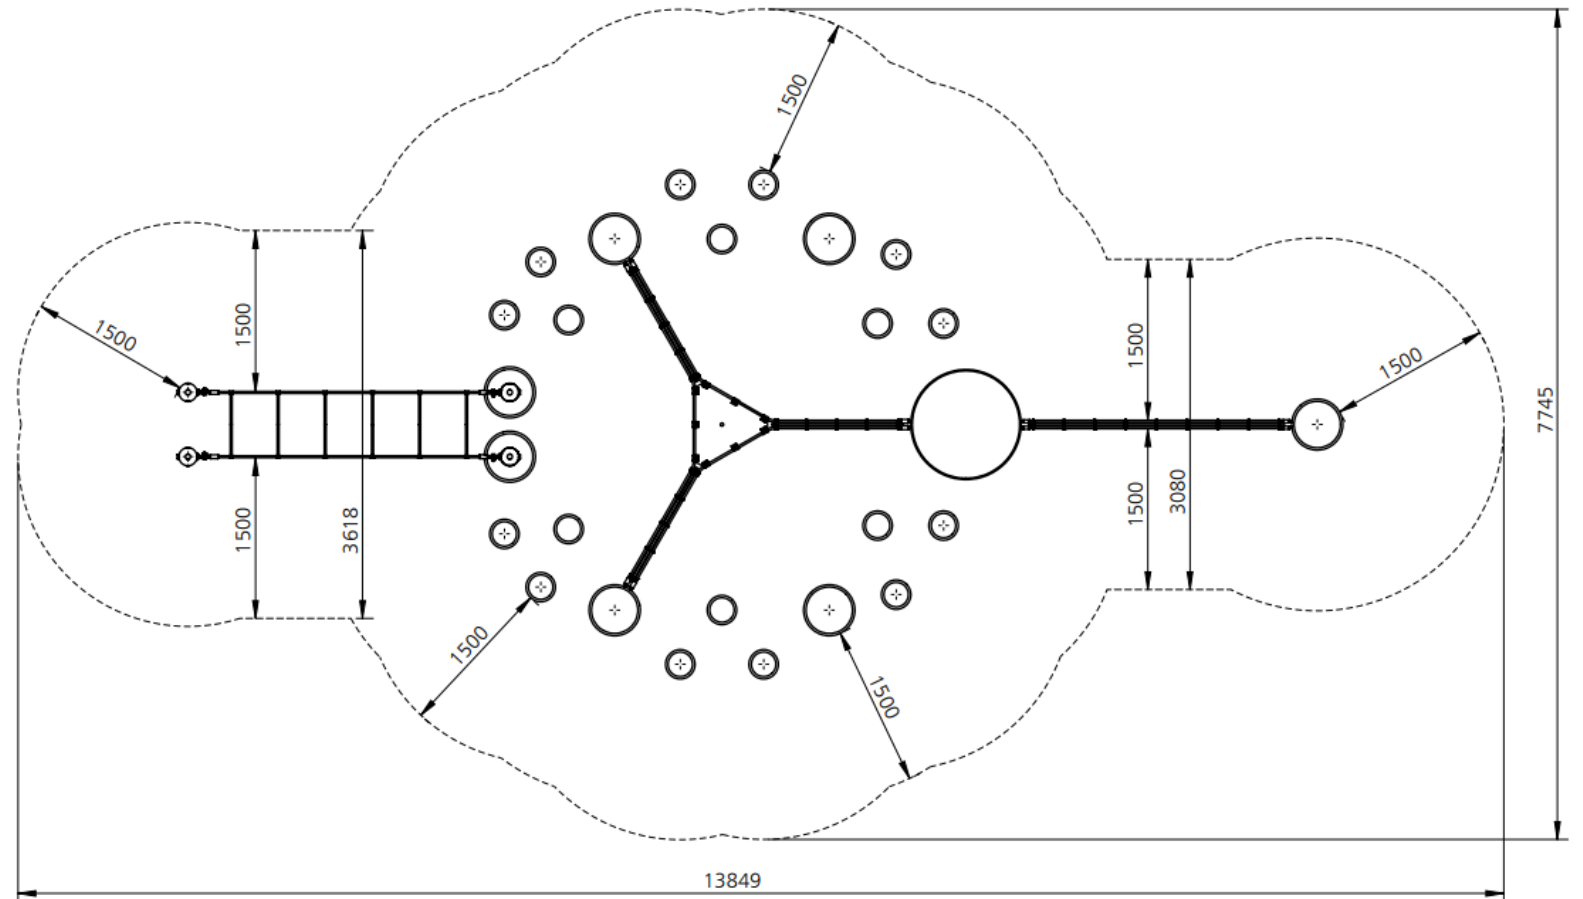

Activity Trail BV8

Technical Information	
Main dimensions	13849mm x 7745mm
Total Area	107m ²
Max FHOFF	600mm
Heaviest Part	80kg
Compliant	NZS 5828:2015 AS 4685:2017 EN 1176:2008