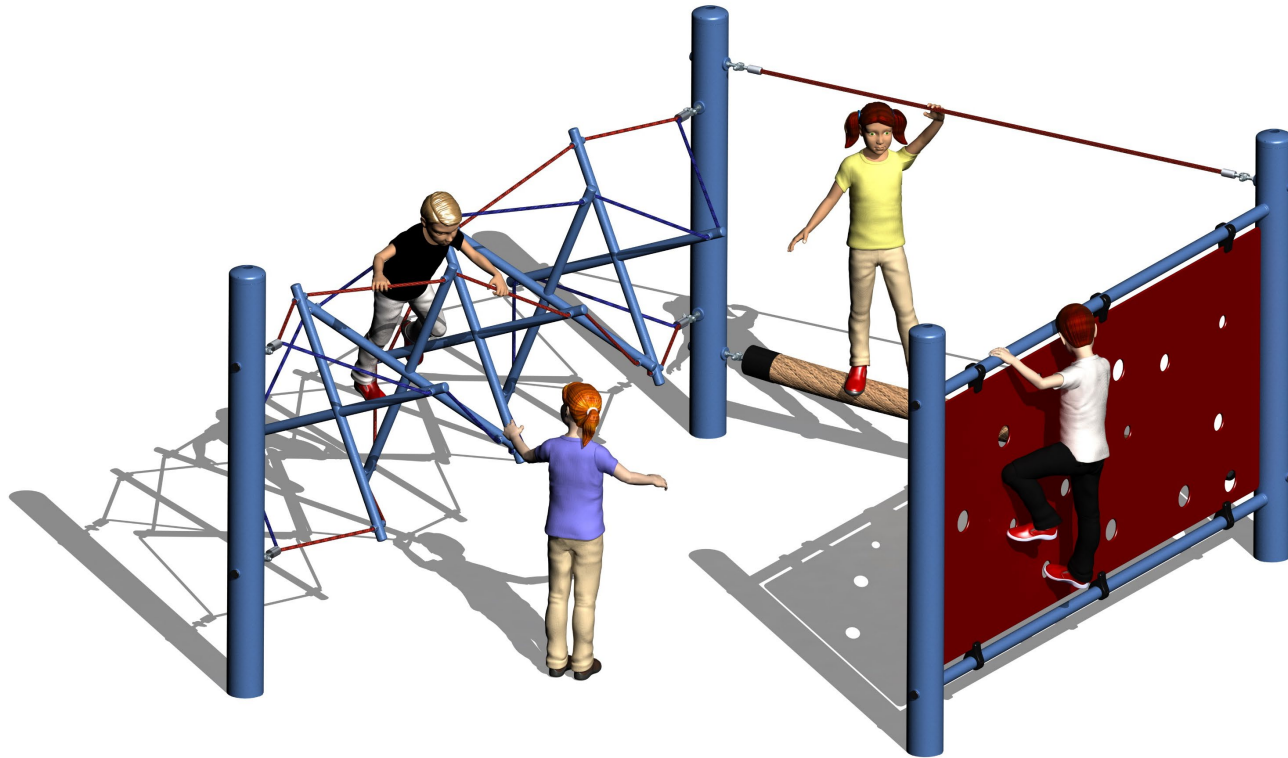

Activity Trail JV2

Technical Information	
Main dimensions	7768mm x 7249mm
Total Area	56m ²
Max FHOE	1800mm
Heaviest Part	88kg
Compliant	NZS 5828:2015 AS 4685:2017 EN 1176:2008