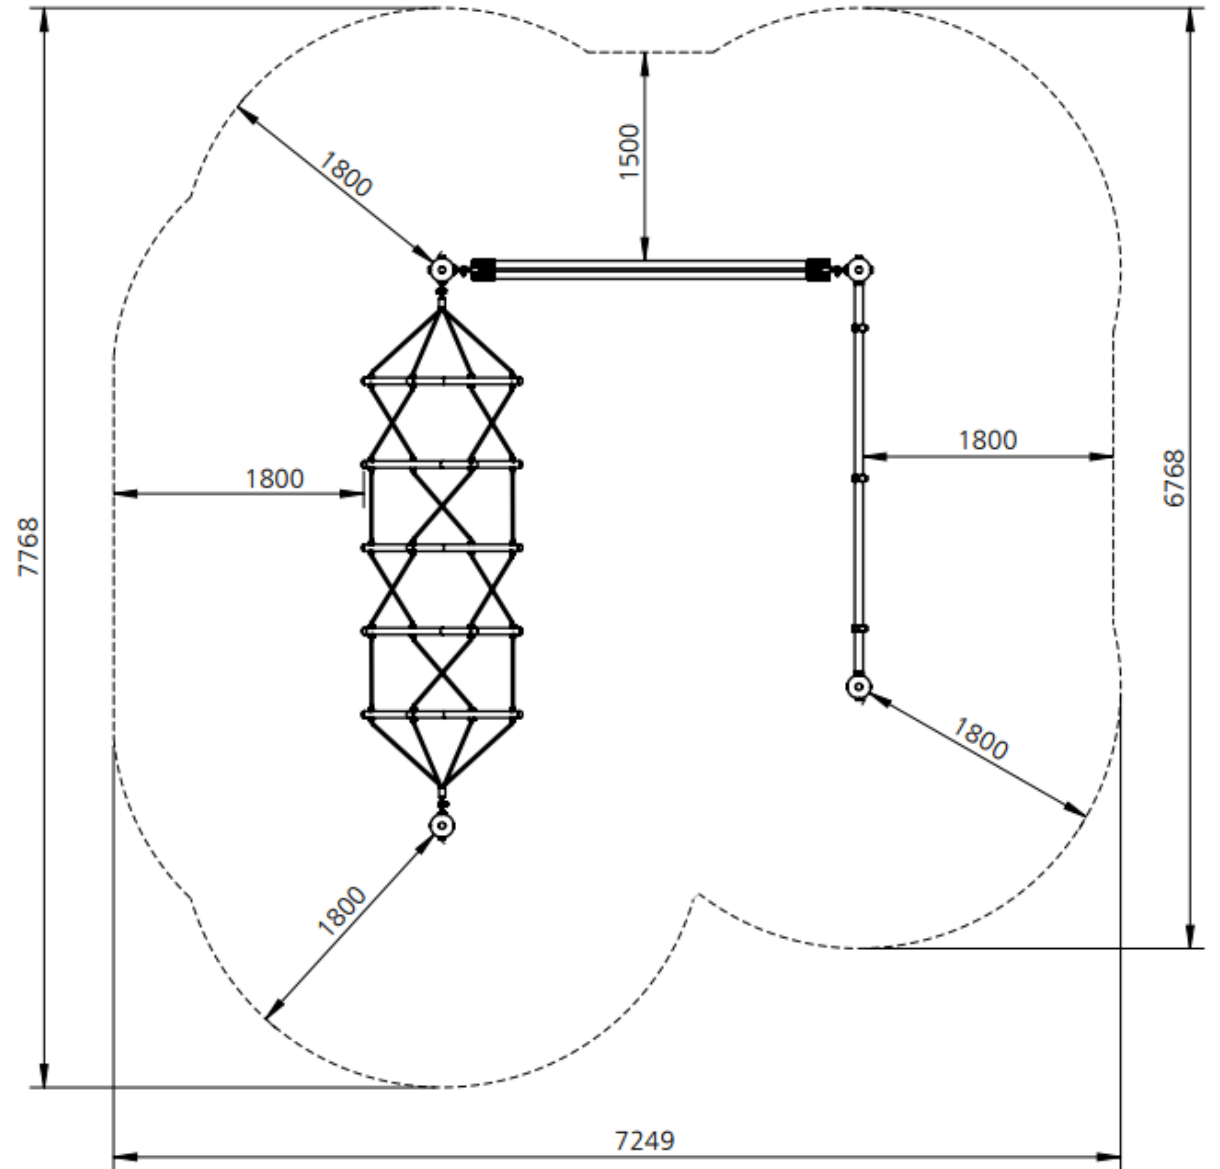

Activity Trail JV2

Technical Information	
Main dimensions	7768mm x 7249mm
Total Area	56m ²
Max FHOE	1800mm
Heaviest Part	88kg
Compliant	NZS 5828:2015 AS 4685:2017 EN 1176:2008