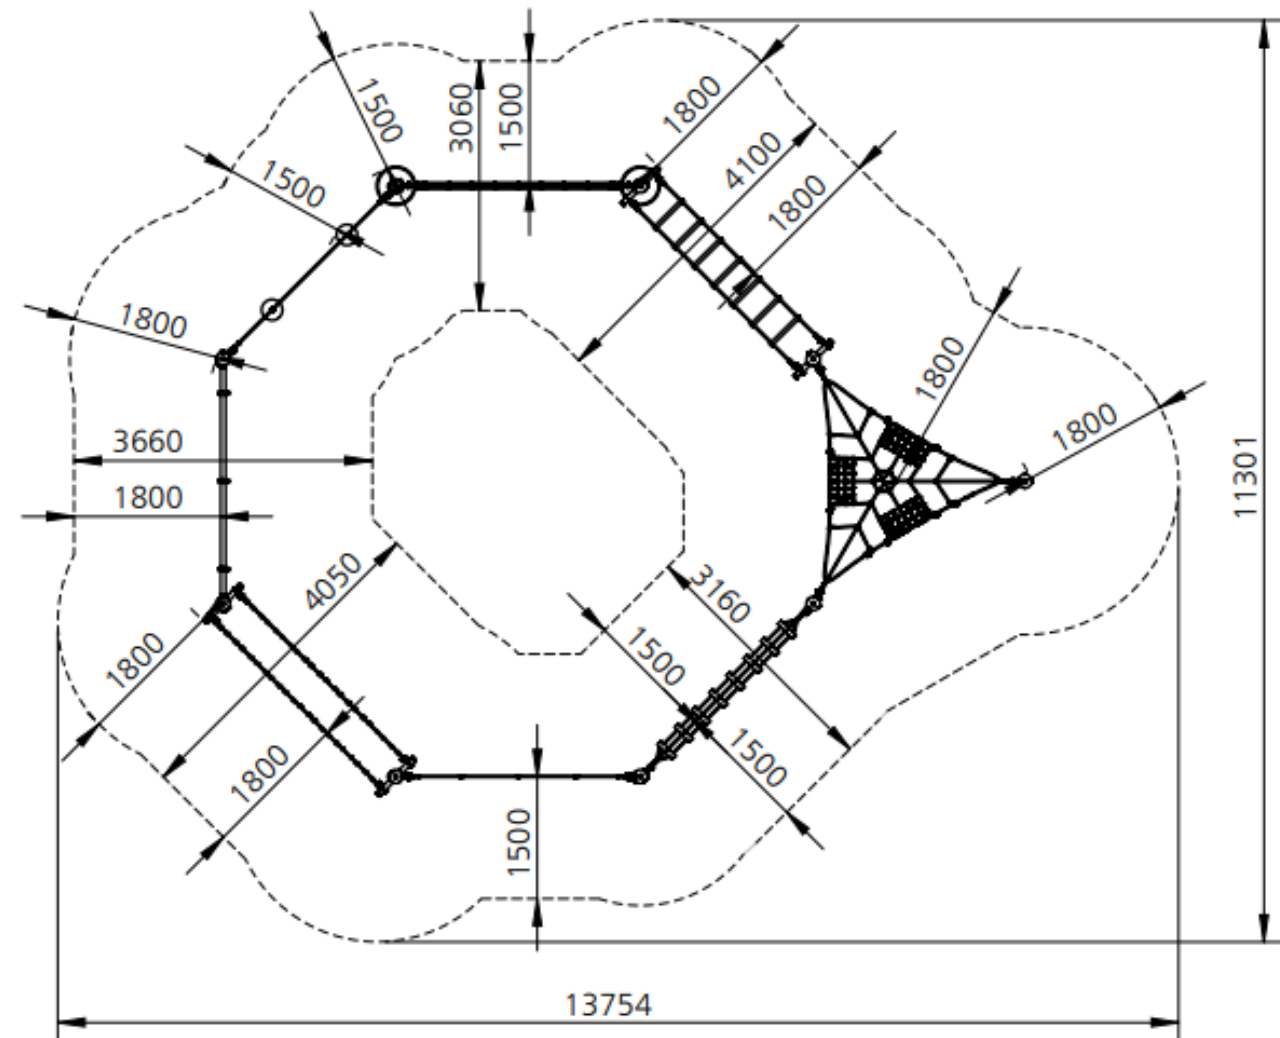

Activity Trail JV7

Technical Information	
Main dimensions	13754mm x 11301mm
Total Area	155m ²
Max FHOFF	1800mm
Heaviest Part	97kg
Compliant	NZS 5828:2015 AS 4685:2017 EN 1176:2008