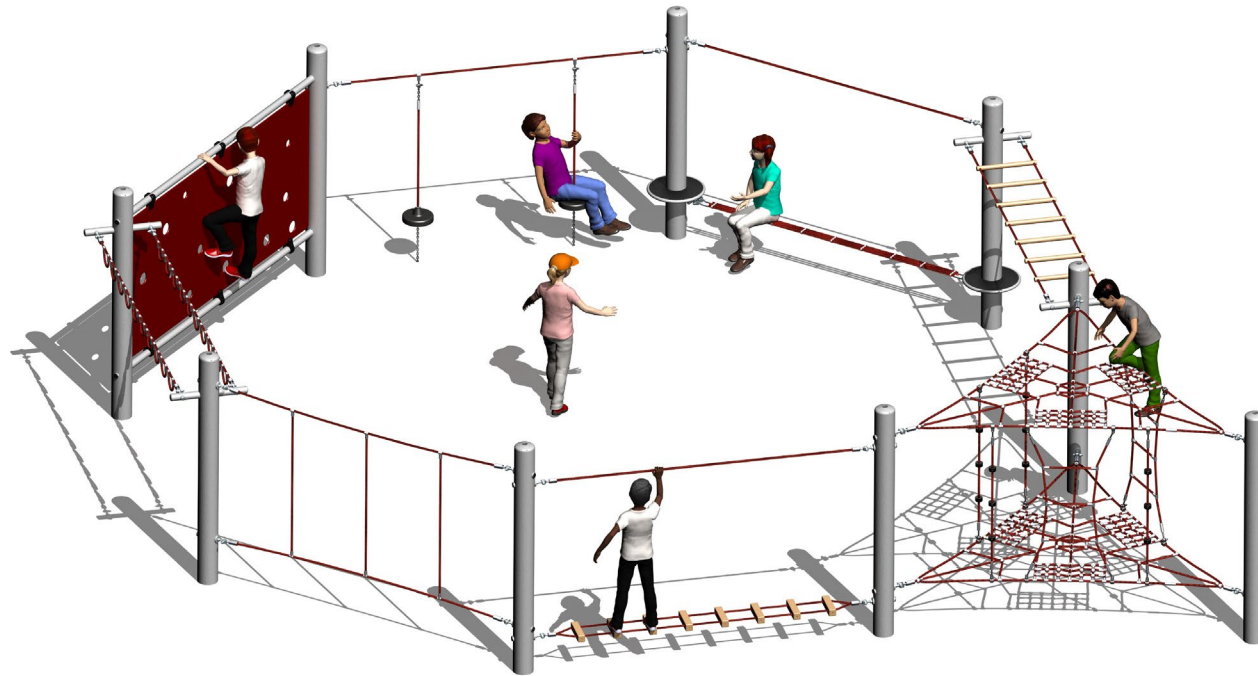

Activity Trail JV7

Technical Information	
Main dimensions	13754mm x 11301mm
Total Area	155m ²
Max FHOFF	1800mm
Heaviest Part	97kg
Compliant	NZS 5828:2015 AS 4685:2017 EN 1176:2008