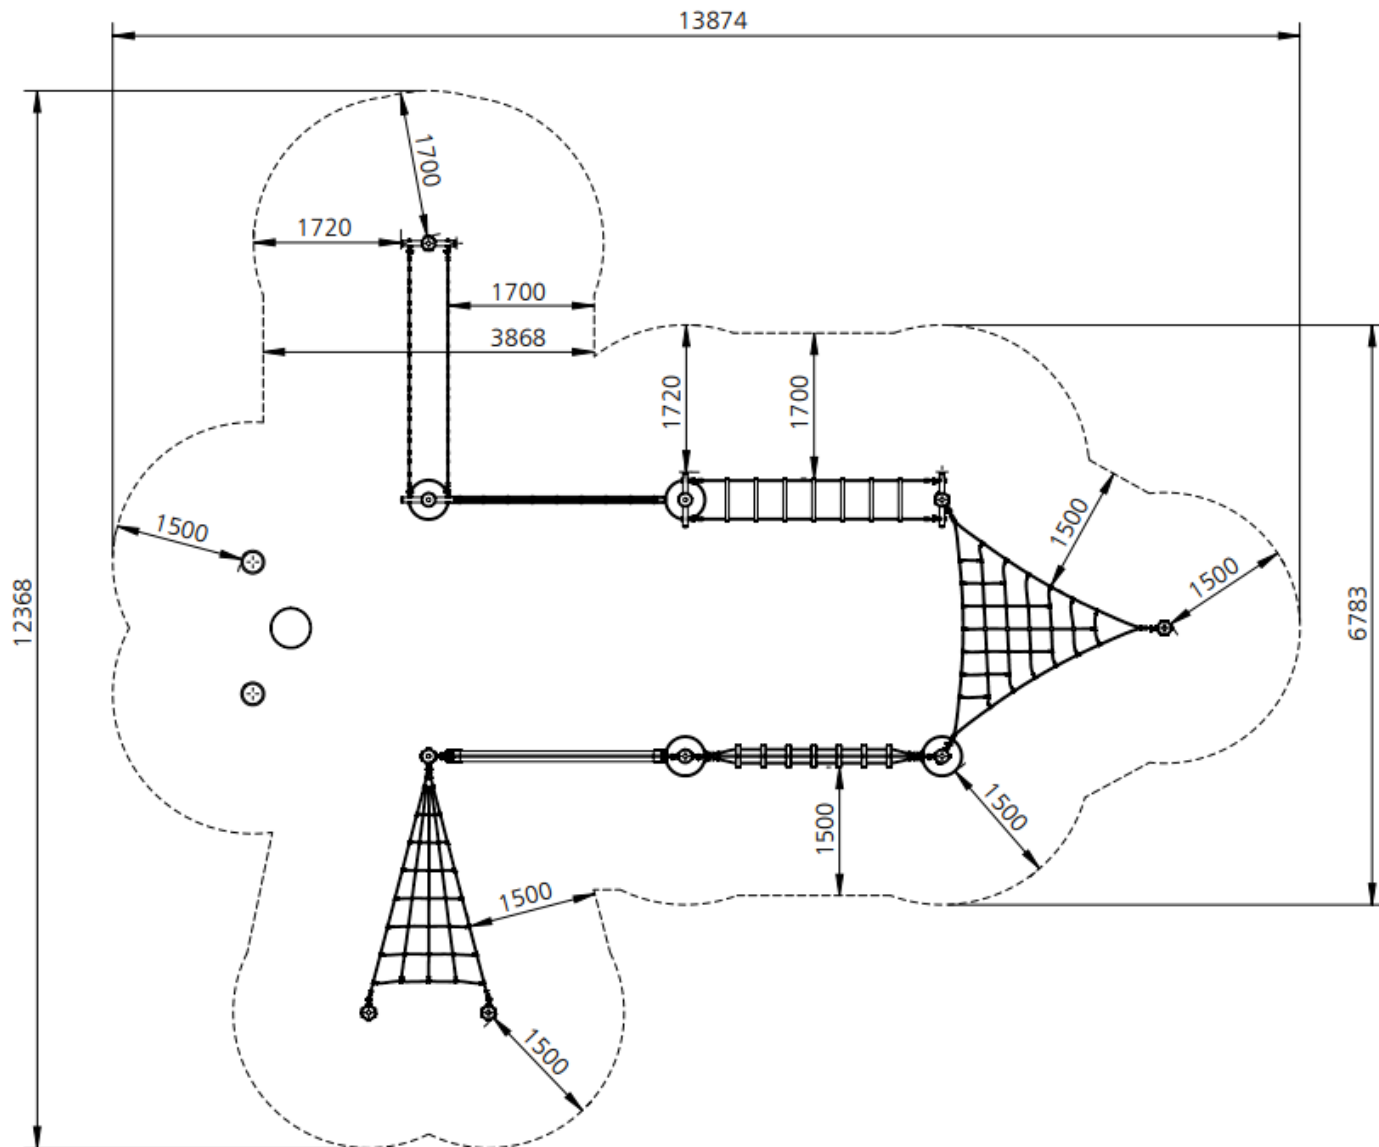

## Activity Trail JV8

Technical Information	
Main dimensions	13874mm x 6783mm
Total Area	94m <sup>2</sup>
Max FHOE	1800mm
Heaviest Part	97kg
Compliant	NZS 5828:2015 AS 4685:2017 EN 1176:2008