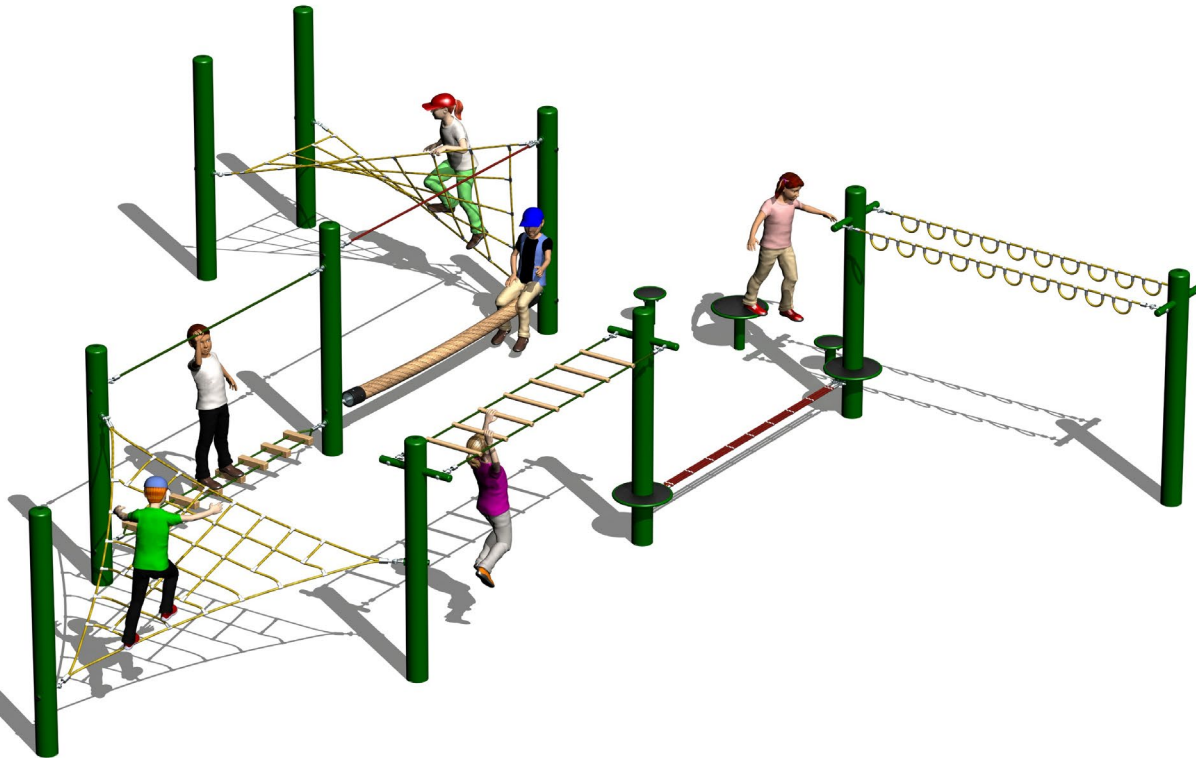

## Activity Trail JV8

Technical Information	
Main dimensions	13874mm x 6783mm
Total Area	94m <sup>2</sup>
Max FHOE	1800mm
Heaviest Part	97kg
Compliant	NZS 5828:2015 AS 4685:2017 EN 1176:2008