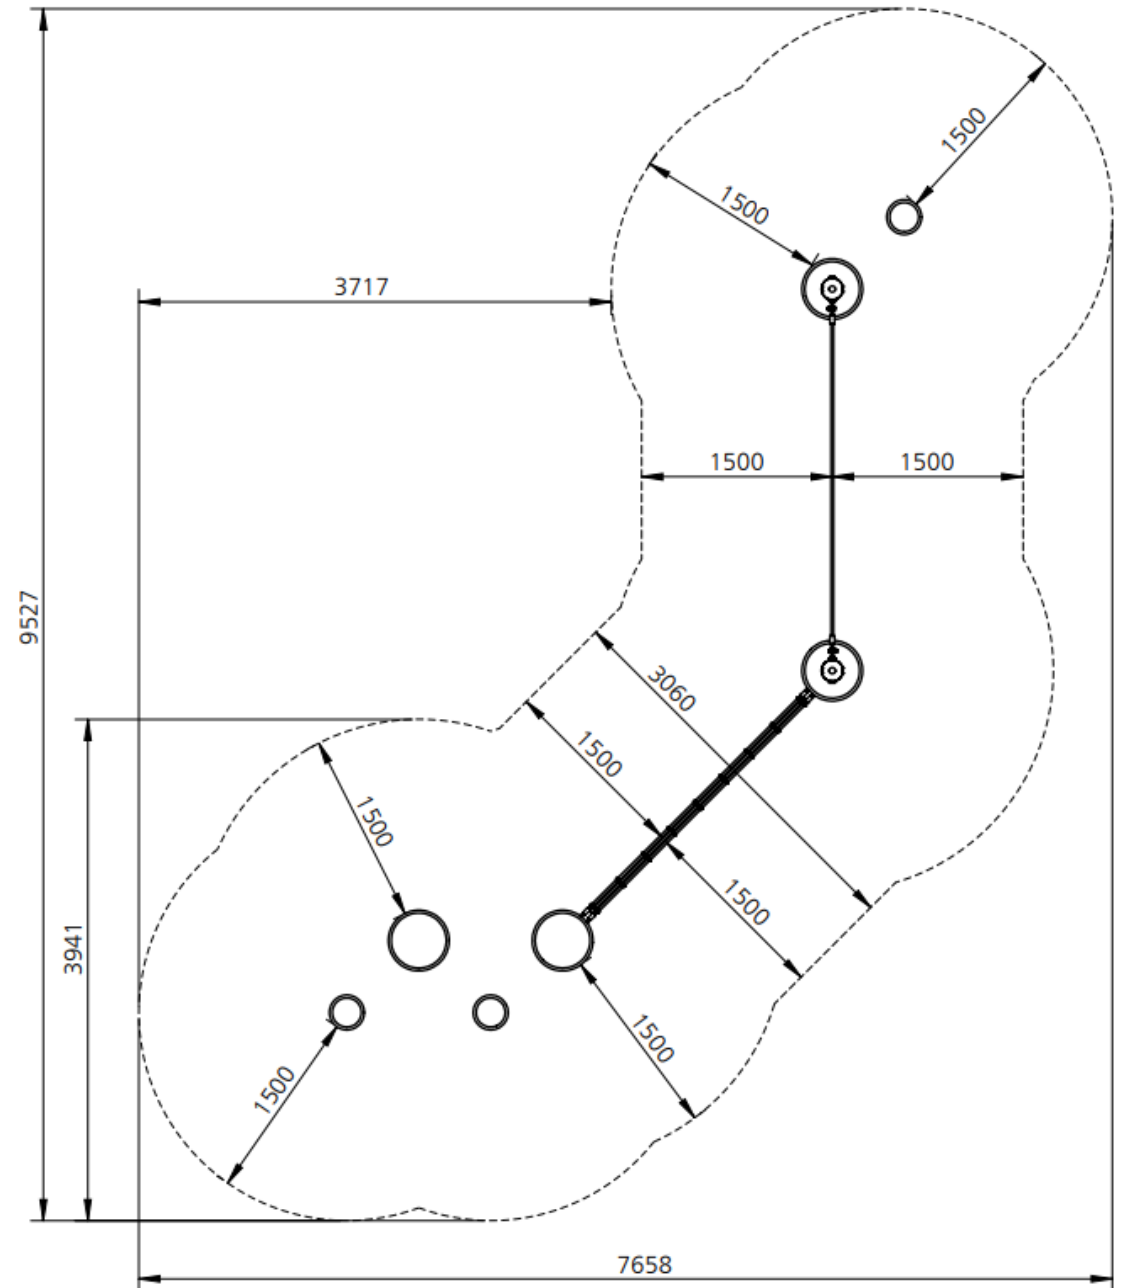

Adventure Park Course BV1

Technical Information

Safety Space Area	9527mm x 7658mm
Total Area	45m ²
Max FHOV	600mm
Heaviest Part	80kg
Compliant	NZS 5828:2015 AS 4685:2017 EN 1176:2008

Approved: GN