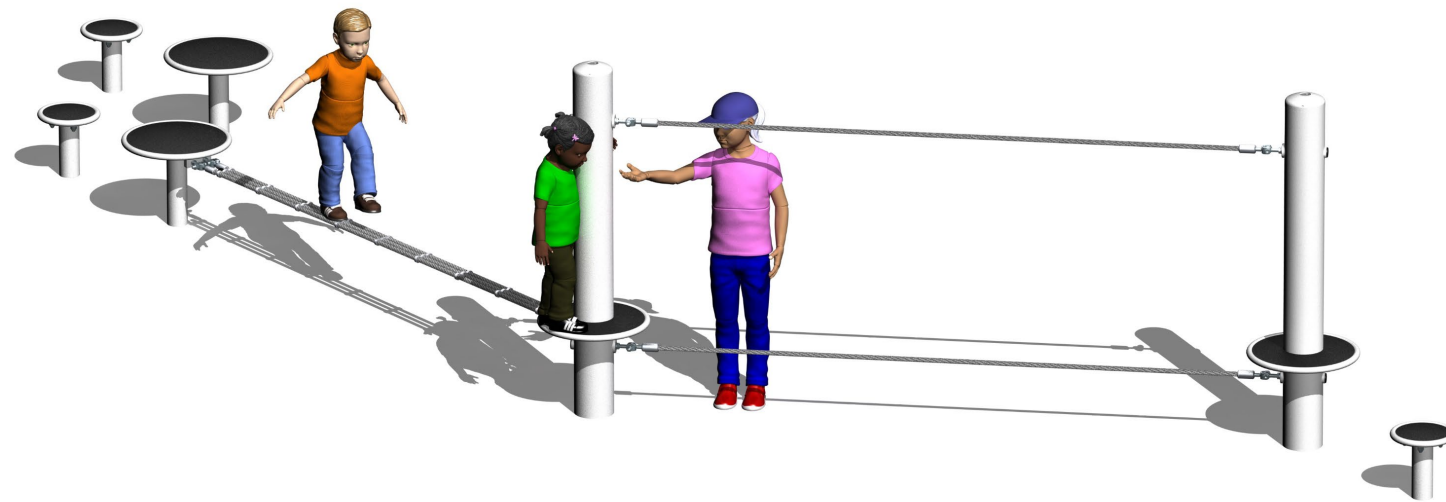

Adventure Park Course BV1

Technical Information

Safety Space Area	9527mm x 7658mm
Total Area	45m ²
Max FHOV	600mm
Heaviest Part	80kg
Compliant	NZS 5828:2015 AS 4685:2017 EN 1176:2008

Approved: GN