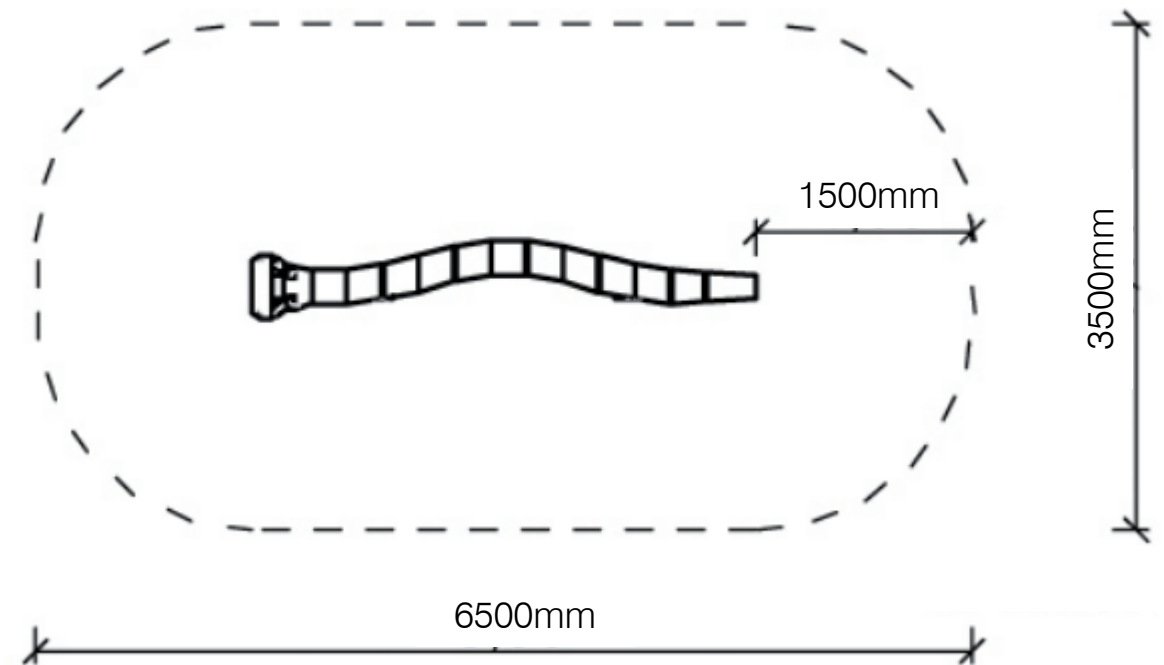

Wobby Wood Wippy Springer

SMROWW

Technical Information	
Space Required	6500mm x 3500mm
Total Area	23m ²
Max FHO	700mm
Compliant	NZS 5828:2015 AS 4685:2017 EN 1176:2008

Approved: GN