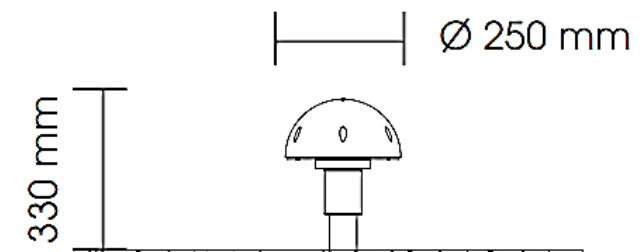

## 0.33m Rotundo 5 Spinner

SMSPR5

### Technical Information

Space Required	Ø3250mm
Total Area	8.3m <sup>2</sup>
FHOF	330mm
Compliant	NZS 5828:2015 AS 4685:2017 EN 1176:2008

Approved: GN