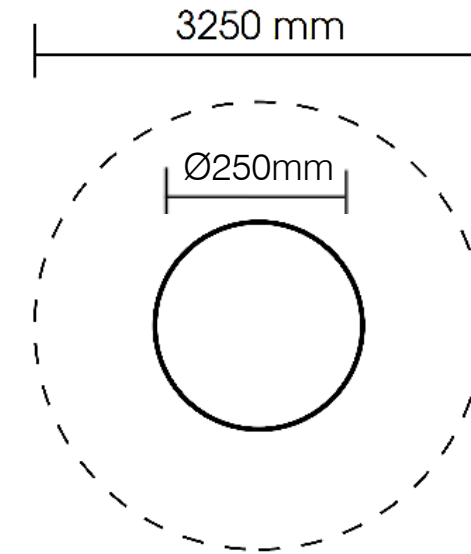

## 0.33m Rotundo 5 Spinner

SMSPR5

### Technical Information

Space Required	Ø3250mm
Total Area	8.3m <sup>2</sup>
FHOF	330mm
Compliant	NZS 5828:2015 AS 4685:2017 EN 1176:2008

Approved: GN