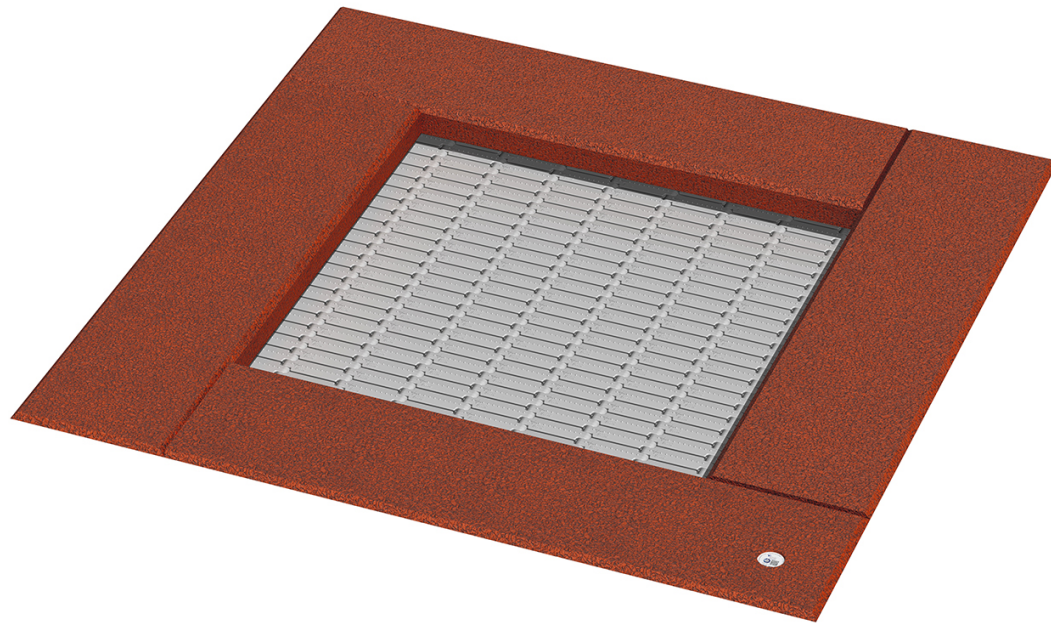

Trampoline S

Technical Information	
Main dimensions	3750mm x 3750mm
Total Area	14m ²
Max FHOE	900mm
Heaviest Part	130kg
Compliant	NZS 5828:2015 AS 4685:2017 EN 1176:2008