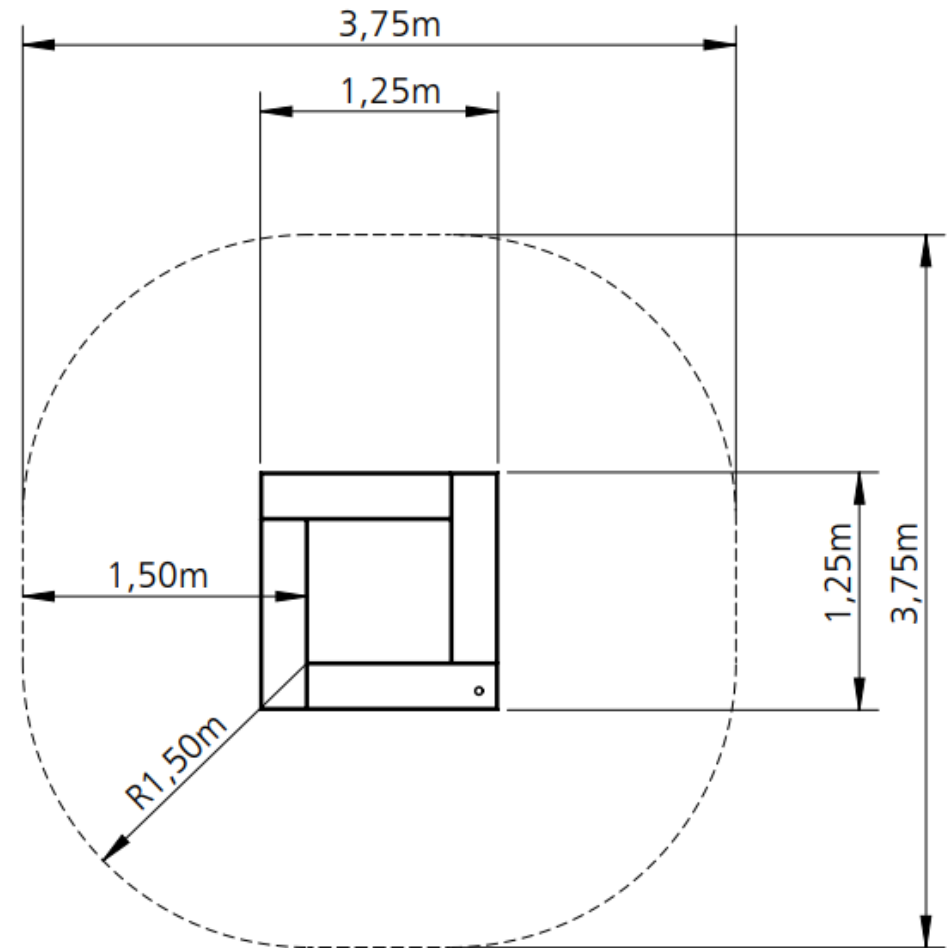

Trampoline S

Technical Information	
Main dimensions	3750mm x 3750mm
Total Area	14m ²
Max FHOE	900mm
Heaviest Part	130kg
Compliant	NZS 5828:2015 AS 4685:2017 EN 1176:2008