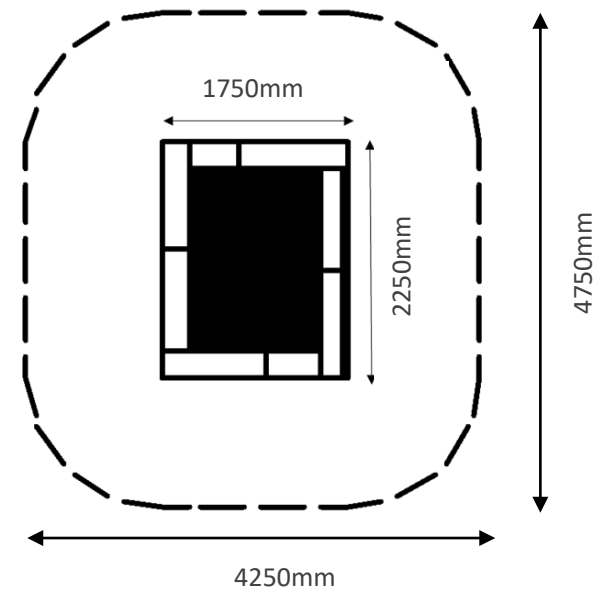

Trampoline XL

Technical Information	
Main dimensions	4750mm x 4250mm
Total Area	20m ²
Max FHO	900mm
Heaviest Part	250kg
Compliant	NZS 5828:2015 AS 4685:2017 EN 1176:2008