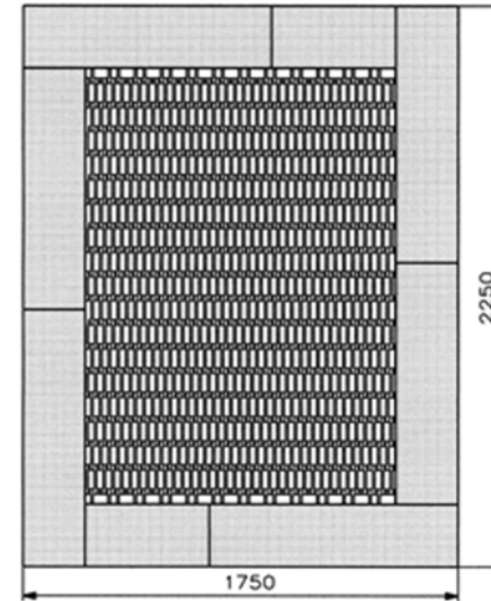

Trampoline XL

Technical Information	
Main dimensions	4750mm x 4250mm
Total Area	20m ²
Max FHO	900mm
Heaviest Part	250kg
Compliant	NZS 5828:2015 AS 4685:2017 EN 1176:2008