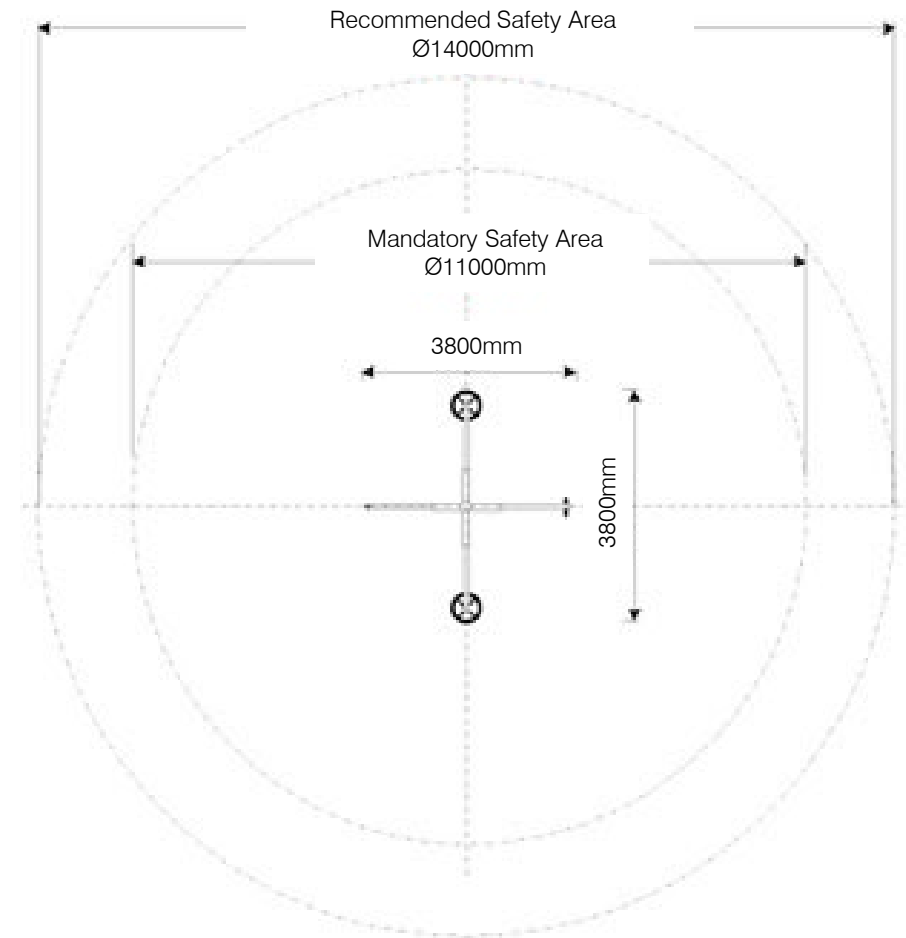

2.95m Spinning Circus

SMCASSC

Technical Information	
Space Required	Ø14000mm
Total Area	154m ²
Max FHO	2000mm
Compliant	NZS 5828:2015 AS 4685:2017 EN 1176:2008

The mandatory safety zone is 11000mm and is fully compliant to the safety standards. We recommend a bigger safety area of 14000 is used to cater for the high volume of users on this product!