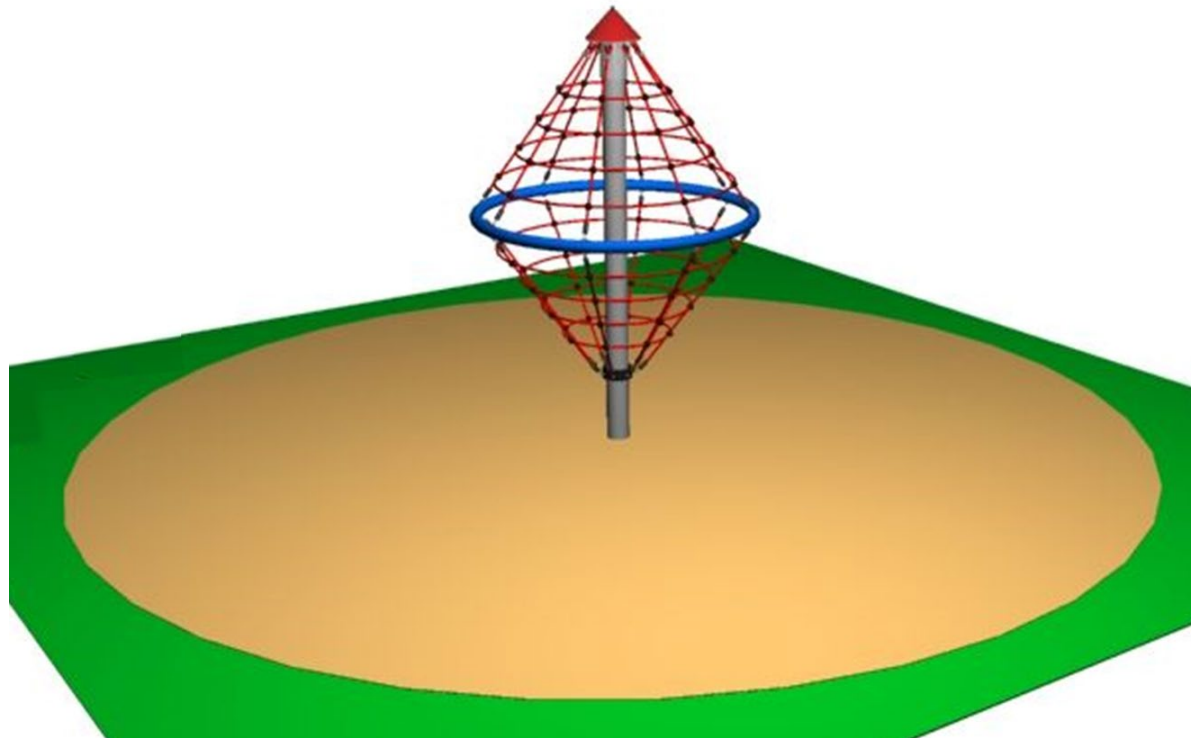

2.95m Magic Flyer Midi

CNMF MIDI

The mandatory safety zone is fully compliant to the safety standards. We recommend a bigger safety area is used to cater for the high volume of users that typically have fun on these products!"

Technical Information	
Space Required	Ø10000mm
Total Area	78.5m ²
Max FHO	1700mm
Compliant	NZS 5828:2015 AS 4685:2017 EN 1176:2008

Approved: GN