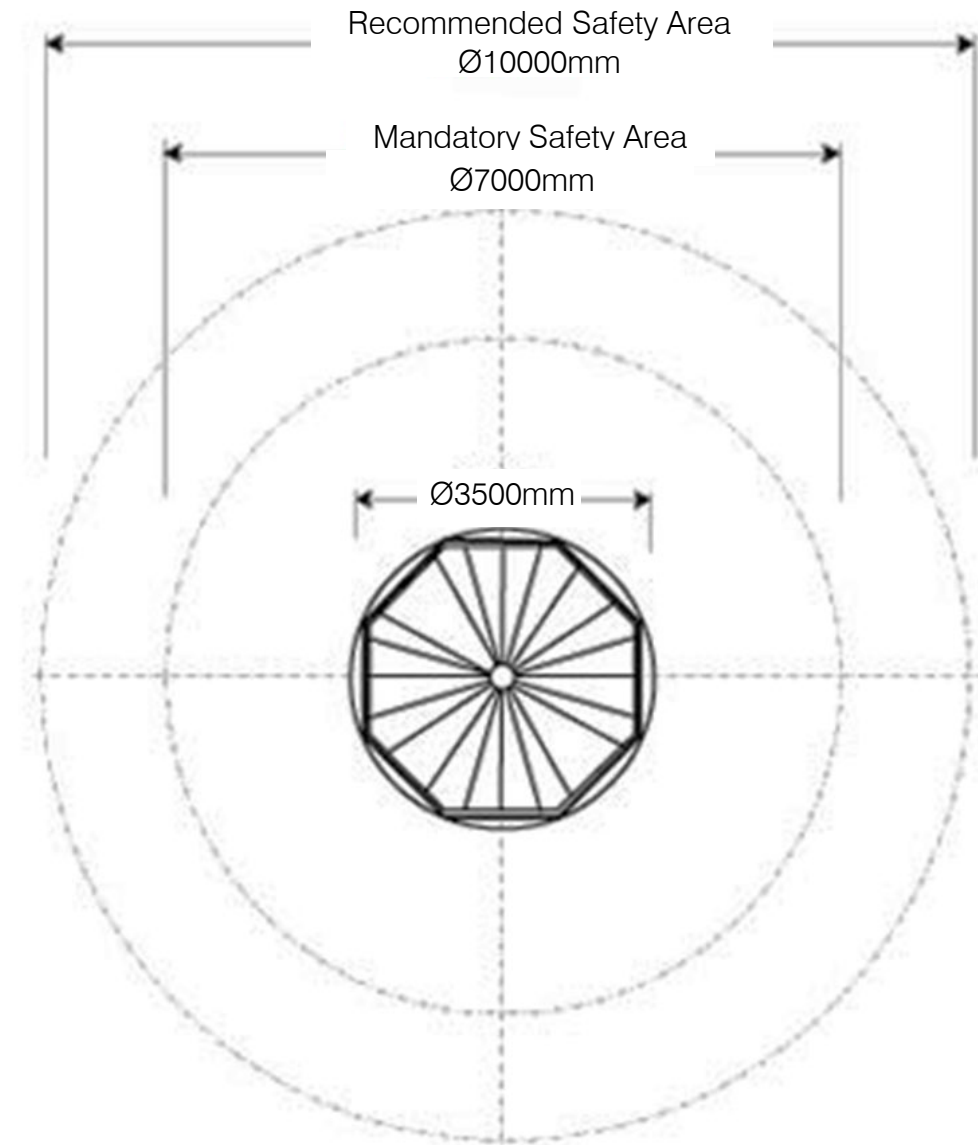

2.95m Magic Flyer Midi

CNMF MIDI

The mandatory safety zone is fully compliant to the safety standards. We recommend a bigger safety area is used to cater for the high volume of users that typically have fun on these products!"

Technical Information	
Space Required	Ø10000mm
Total Area	78.5m ²
Max FHO	1700mm
Compliant	NZS 5828:2015 AS 4685:2017 EN 1176:2008

Approved: GN