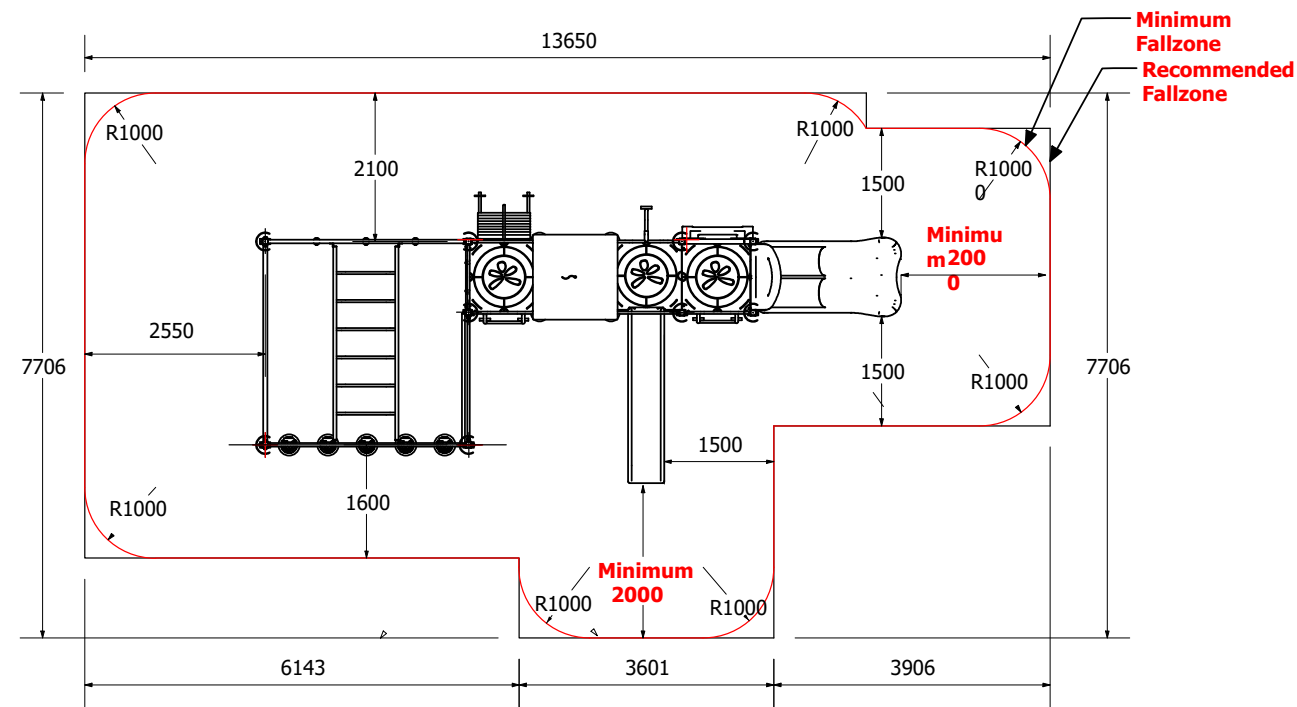

1:100 @ A3

Fallzones