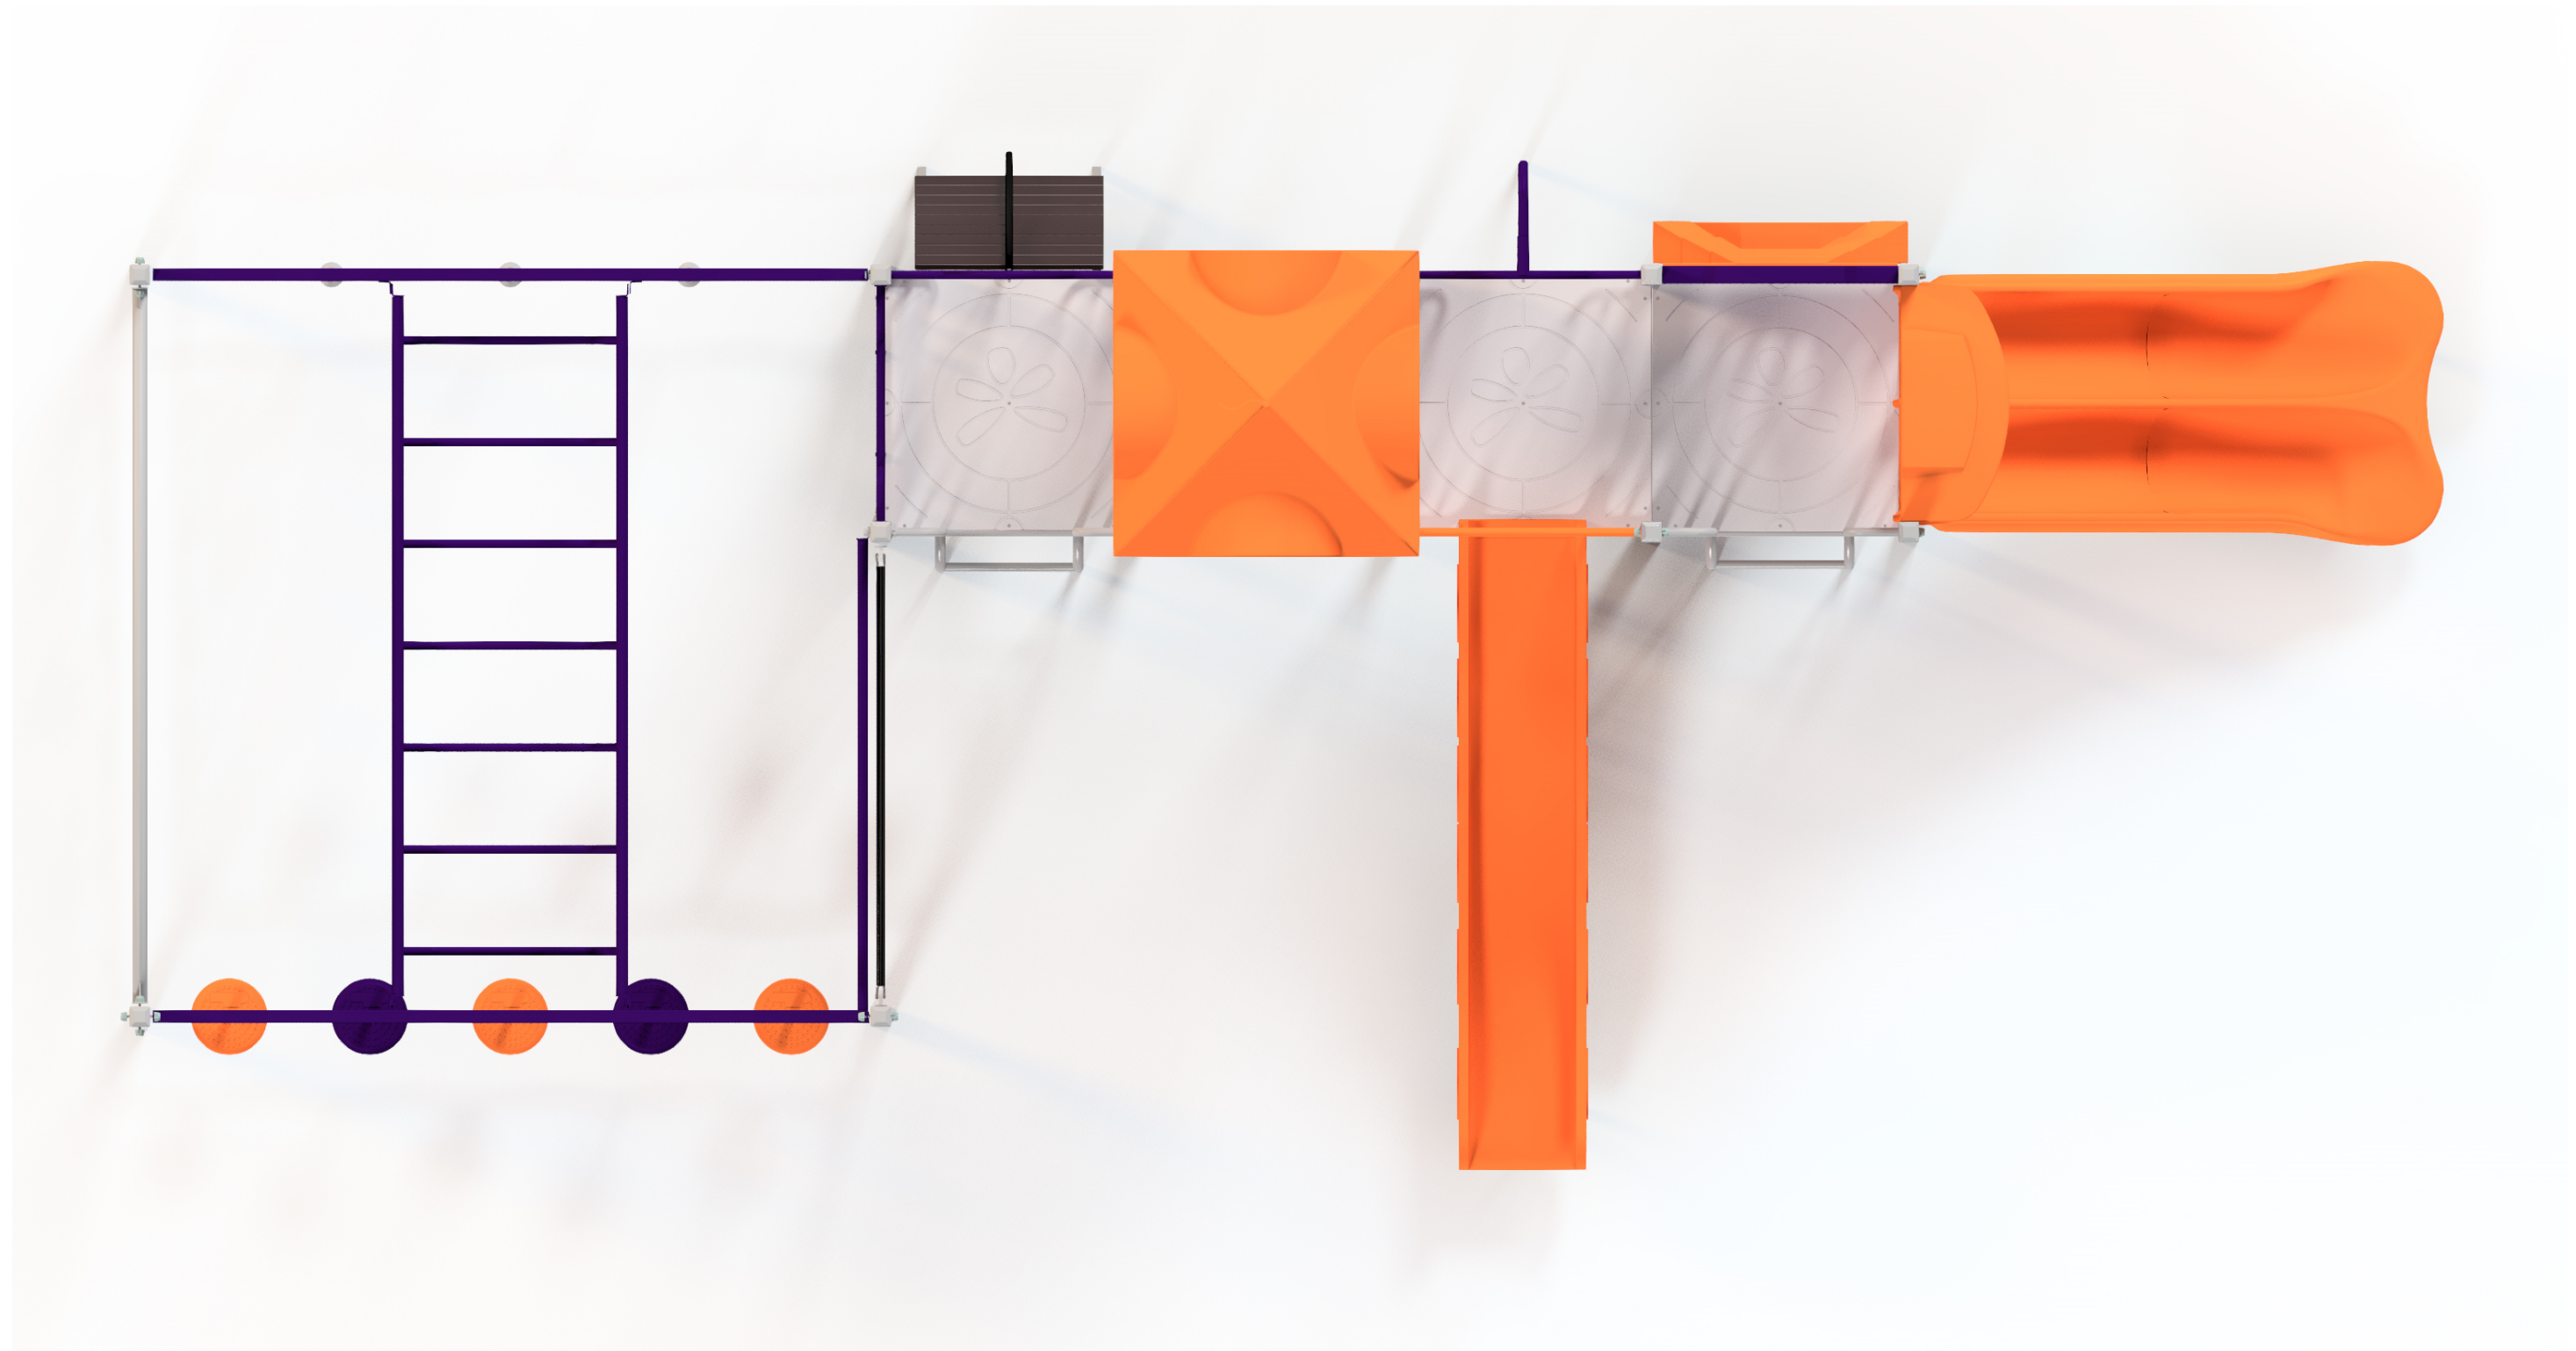

Classic 902 - Metaplay

Front view

Age groups appropriate for:

-  Toddlers & Pre-Schoolers
-  Primary to Big Kids
-  Teenagers to Young Adults
-  Whole family / Young at Heart

Classic 902 - Metaplay

Rear view

Classic 902 - Metaplay

Plan view

Age groups appropriate for:

-  Toddlers & Pre-Schoolers
-  Primary to Big Kids
-  Teenagers to Young Adults
-  Whole family / Young at Heart

1:100 @ A3

Fallzones

Front Elevation

Right Elevation

| Technical Information | |
|-----------------------|---|
| Main Dimension | 13650 x 7706 |
| Total Area | 86m ² |
| Max FHO | 3000 |
| Heaviest Part | 140kg |
| Compliant to | NZS 5828:2015 AS 4685:2017 EN 1176:2008 |