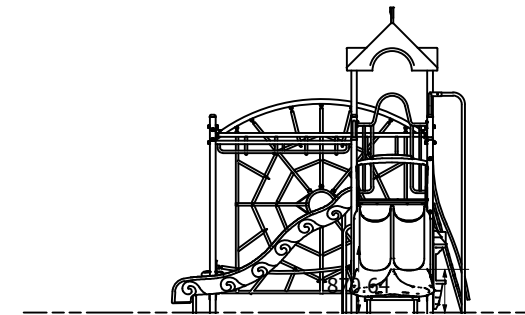

Classic 902 - Metaplay

Plan view

Age groups appropriate for:

-  Toddlers & Pre-Schoolers
-  Primary to Big Kids
-  Teenagers to Young Adults
-  Whole family / Young at Heart

1:100 @ A3

Fallzones

Front Elevation

Right Elevation

| Technical Information | |
|-----------------------|---|
| Main Dimension | 13650 x 7706 |
| Total Area | 86m ² |
| Max FHO | 3000 |
| Heaviest Part | 140kg |
| Compliant to | NZS 5828:2015 AS 4685:2017 EN 1176:2008 |