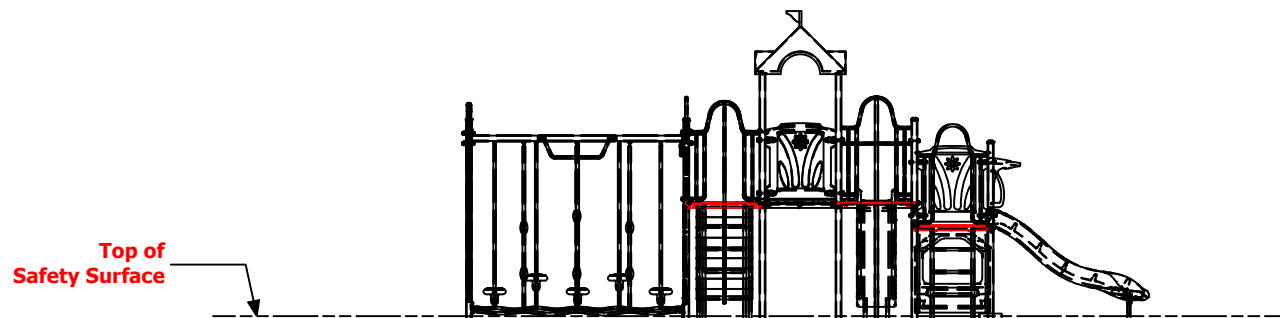

Classic 902 - Metaplay

Plan view

Age groups appropriate for:

-  Toddlers & Pre-Schoolers
-  Primary to Big Kids
-  Teenagers to Young Adults
-  Whole family / Young at Heart

1:100 @ A3

Fallzones

Front Elevation