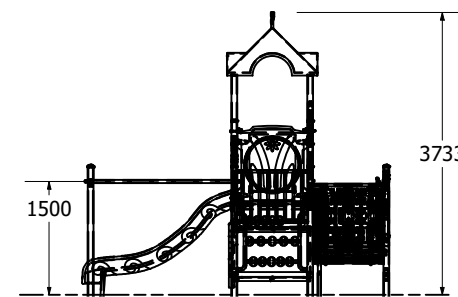

# Edendale 116 - MP

Plan view

Age groups appropriate for:

Toddlers & Pre-Schoolers

Primary to Big Kids

Teenagers to Young Adults

Whole family / Young at Heart

1:100 @ A3

### Fallzones

### Right Elevation

Technical Information	
Main Dimension	9118 x 7712
Total Area	60m2
Max FHOF	1500
Heaviest Part	70kg
Compliant to	NZS 5828:2015 AS 4685:2017 EN 1176:2008

REVISION HISTORY			
REV	DESCRIPTION	DATE	BY
2	Creation	5/06/2020	Sam