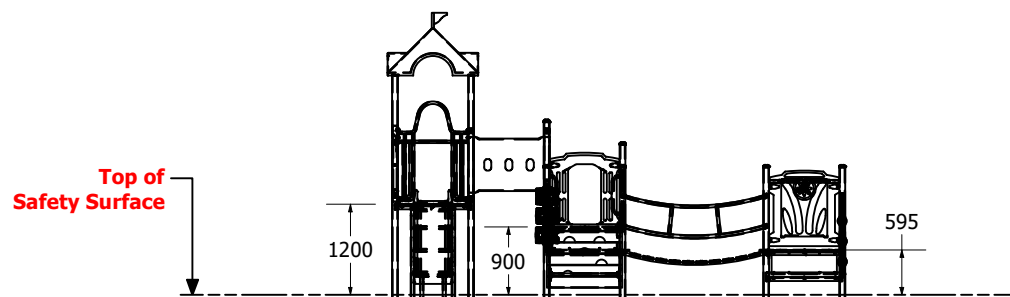

Front Elevation