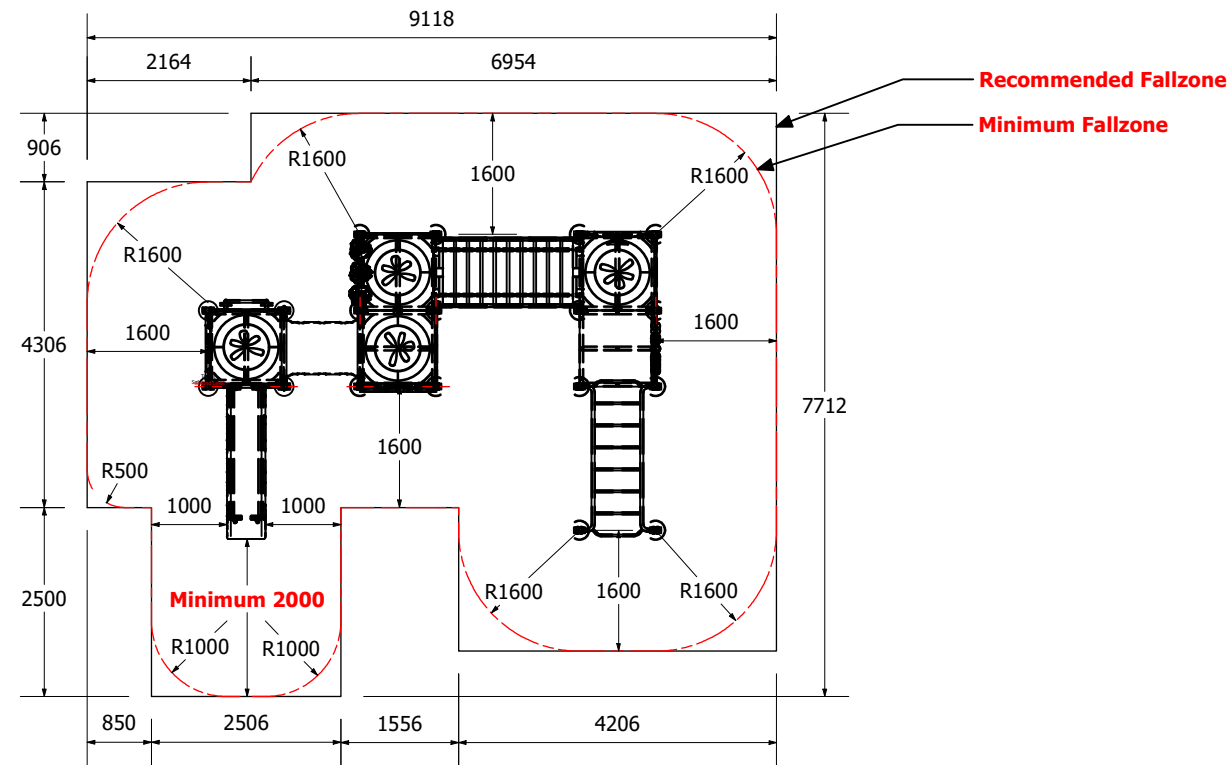

### Fallzones

### Right Elevation

Technical Information	
Main Dimension	9118 x 7712
Total Area	60m2
Max FHOF	1500
Heaviest Part	70kg
Compliant to	NZS 5828:2015 AS 4685:2017 EN 1176:2008

REVISION HISTORY			
REV	DESCRIPTION	DATE	BY
2	Creation	5/06/2020	Sam