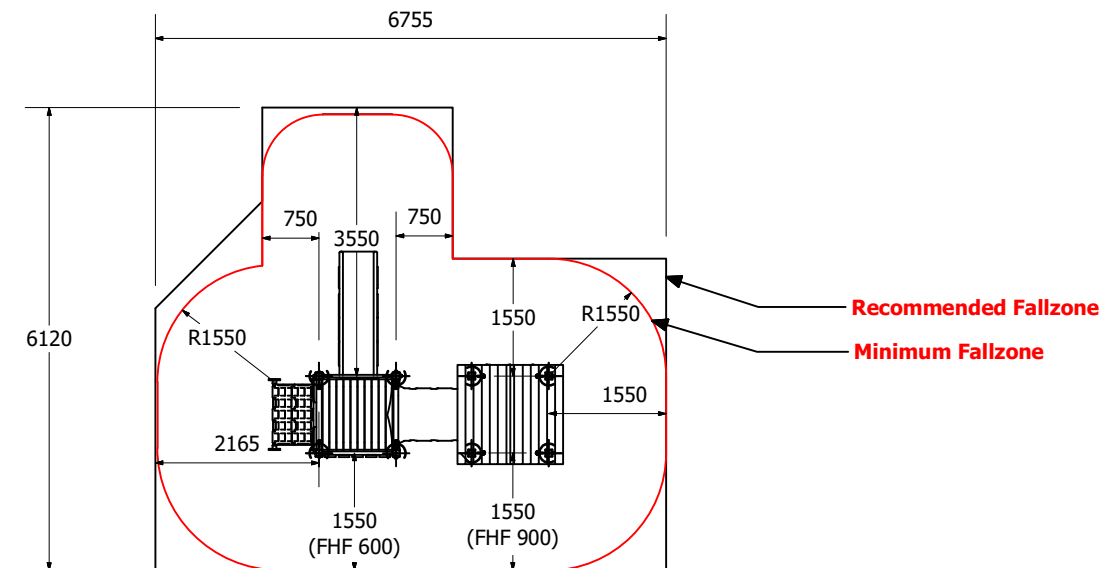

Fallzones

Front Elevation

Right Elevation

Technical Information	
Main Dimension	6755 x 6120
Total Area	33m²
Max FHOF	900
Heaviest Part	40kg
Compliant to	NZS 5828:2015 AS 4685:2017 EN 1176:2008

REVISION HISTORY			
REV	DESCRIPTION	DATE	BY
0	Creation	19/04/2017