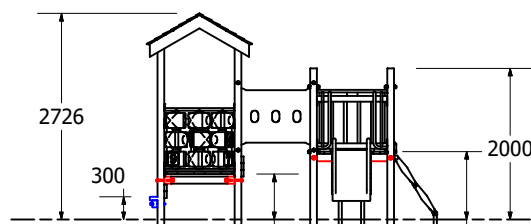

### Fallzones

### Right Elevation

Technical Information	
Main Dimension	6755 x 6120
Total Area	33m <sup>2</sup>
Max FHOF	900
Heaviest Part	40kg
Compliant to	NZS 5828:2015 AS 4685:2017 EN 1176:2008

REVISION HISTORY			
REV	DESCRIPTION	DATE	BY
0	Creation	19/04/2017	