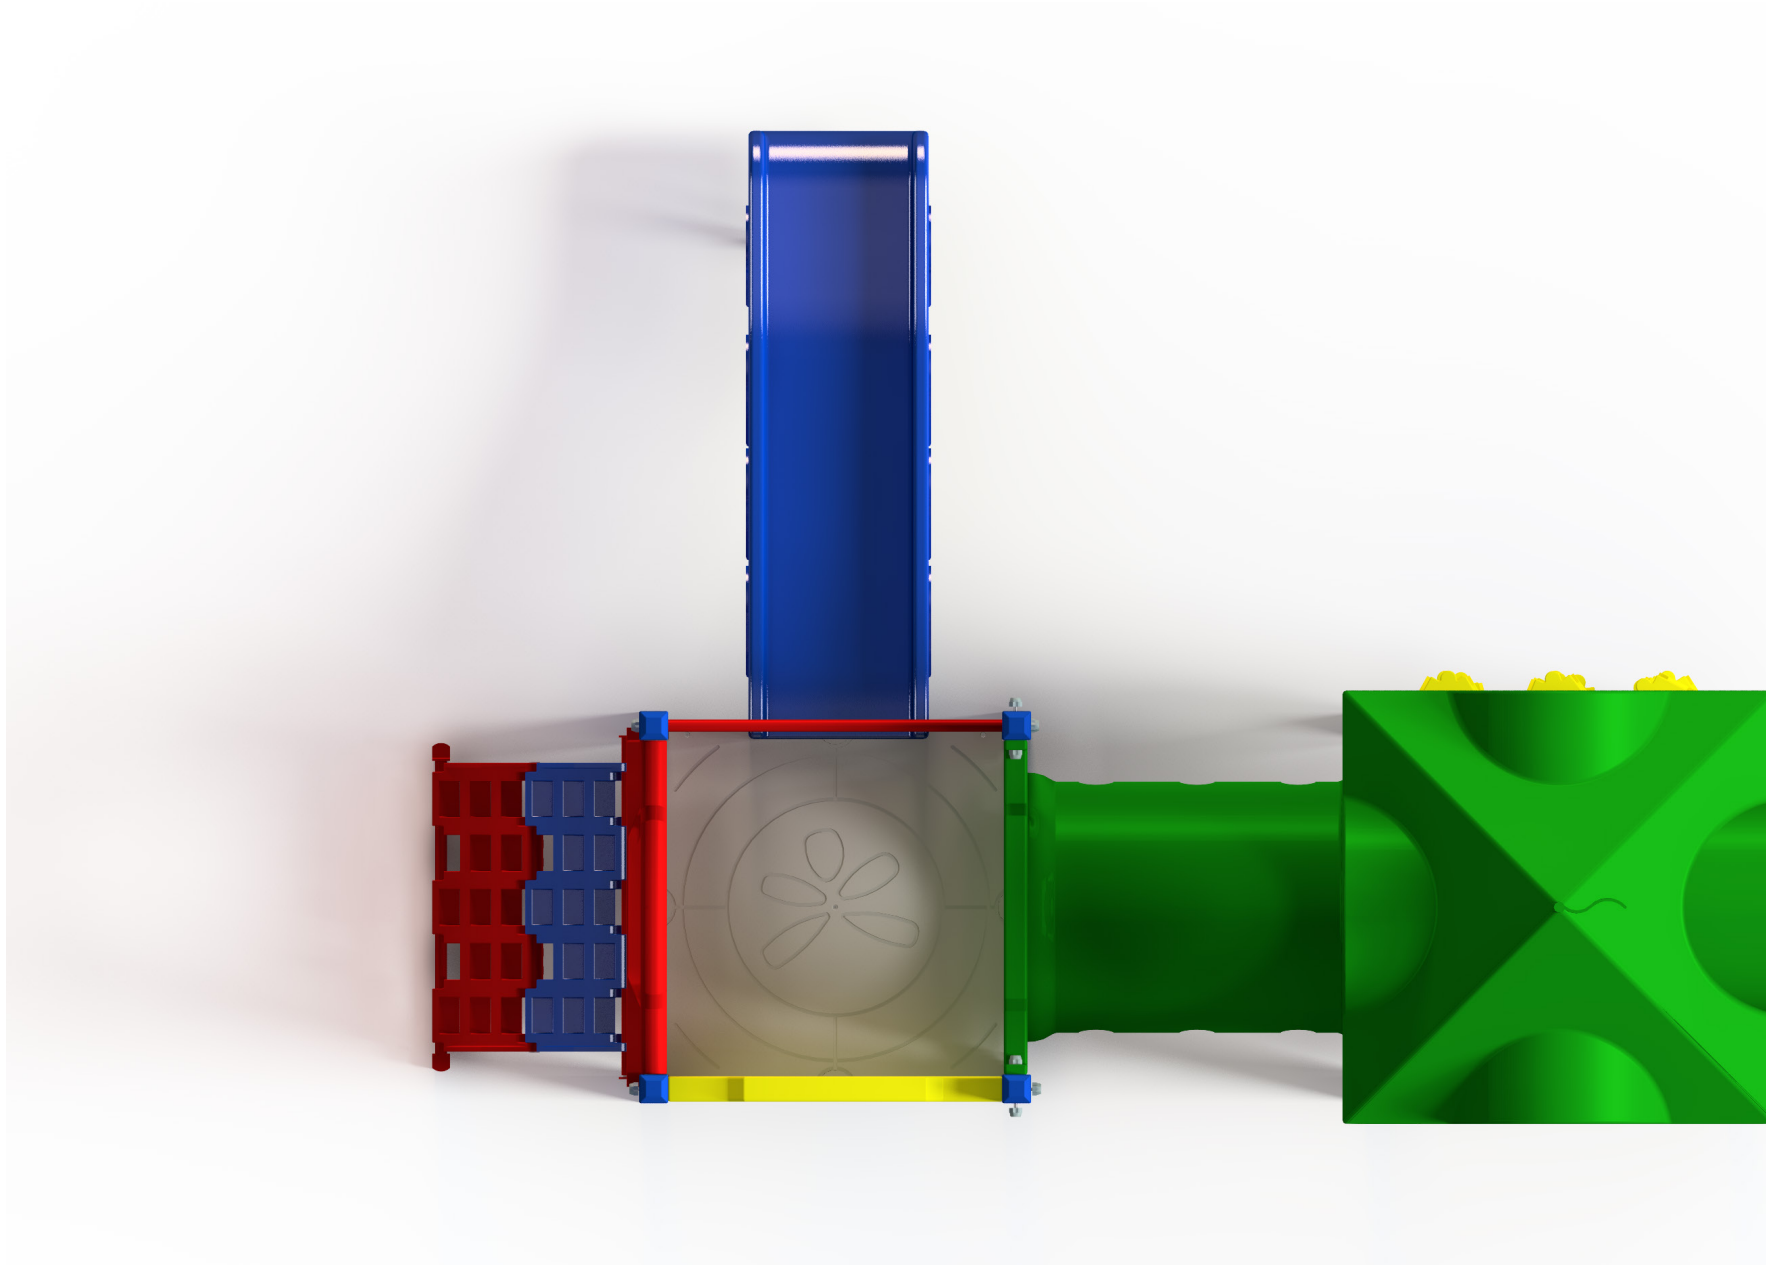

Funtime - 109 - Metaplay

Plan view