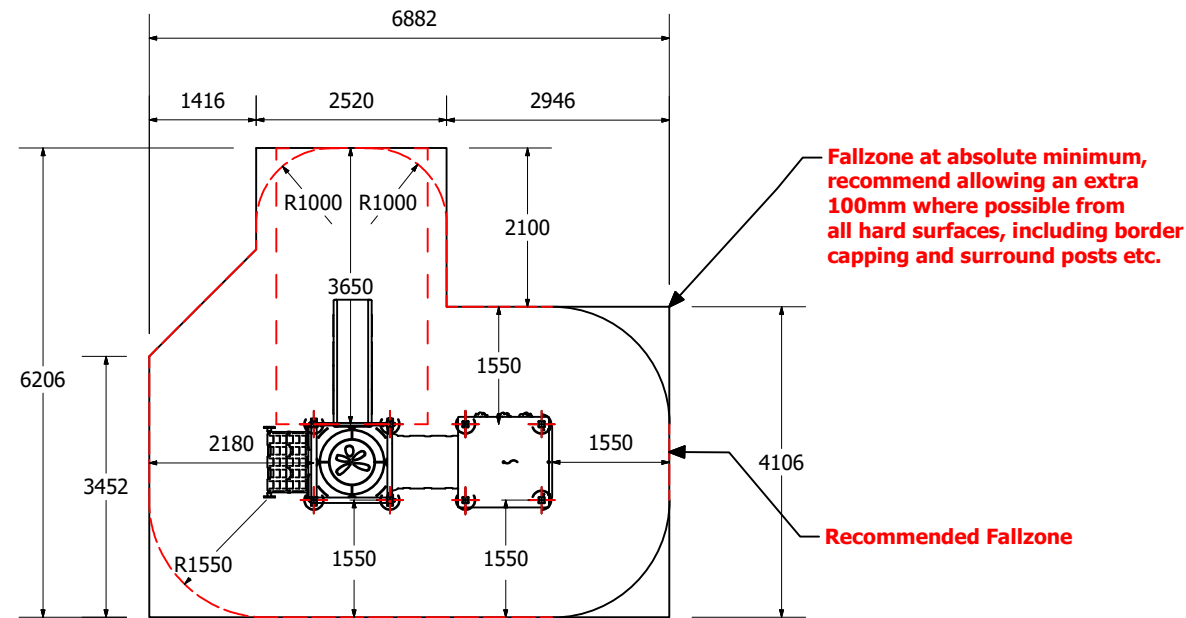

Fallzones

Front Elevation

Right Elevation

Technical Information	
Main Dimension	6882x 6206
Total Area	33m²
Max FHOFF	900
Heaviest Part	40kg
Compliant to	NZS 5828:2015 AS 4685:2017 EN 1176:2008

REVISION HISTORY			
REV	DESCRIPTION	DATE	BY
0	Creation	19/04/2017