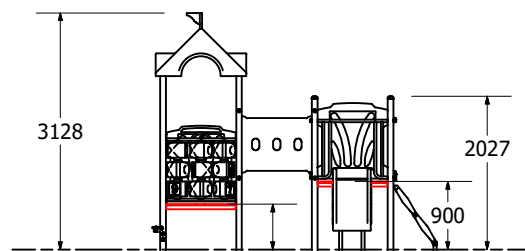

### Fallzones

### Right Elevation

Technical Information	
Main Dimension	6882x 6206
Total Area	33m <sup>2</sup>
Max FHOFF	900
Heaviest Part	40kg
Compliant to	NZS 5828:2015 AS 4685:2017 EN 1176:2008

REVISION HISTORY			
REV	DESCRIPTION	DATE	BY
0	Creation	19/04/2017	