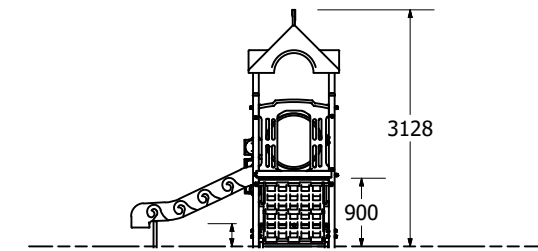

### Right Elevation

Technical Information	
Main Dimension	6882x 6206
Total Area	33m <sup>2</sup>
Max FHOFF	900
Heaviest Part	40kg
Compliant to	NZS 5828:2015 AS 4685:2017 EN 1176:2008

REVISION HISTORY			
REV	DESCRIPTION	DATE	BY
0	Creation	19/04/2017	