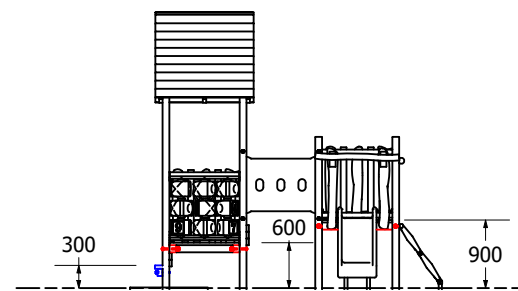

### Fallzones

### Right Elevation

Technical Information	
Main Dimension	6790 x 6220
Total Area	33m <sup>2</sup>
Max FHF	900
Heaviest Part	40kg
Compliant to	NZS 5828:2015 AS 4685:2017 EN 1176:2008

REVISION HISTORY			
REV	DESCRIPTION	DATE	BY
1	Creation	13/03/2020	Sam