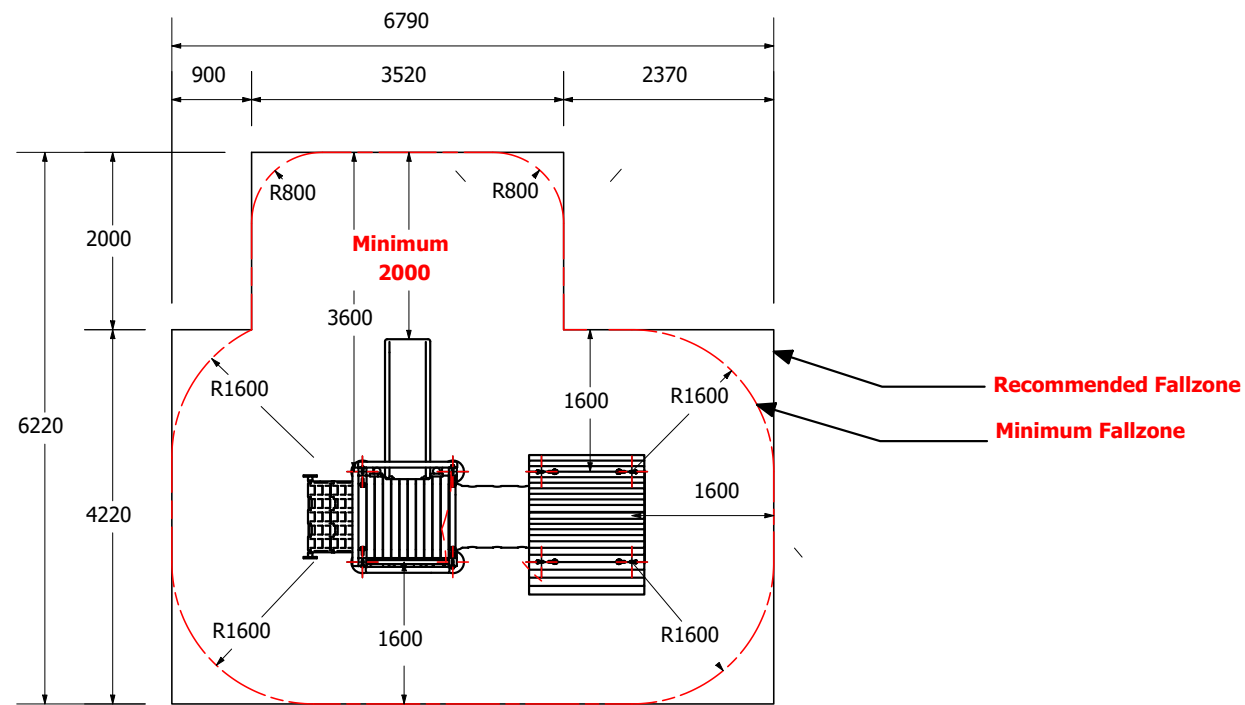

Fallzones

Front Elevation

Right Elevation

Technical Information	
Main Dimension	6790 x 6220
Total Area	33m²
Max FHF	900
Heaviest Part	40kg
Compliant to	NZS 5828:2015 AS 4685:2017 EN 1176:2008

REVISION HISTORY			
REV	DESCRIPTION	DATE	BY
1	Creation	13/03/2020	Sam