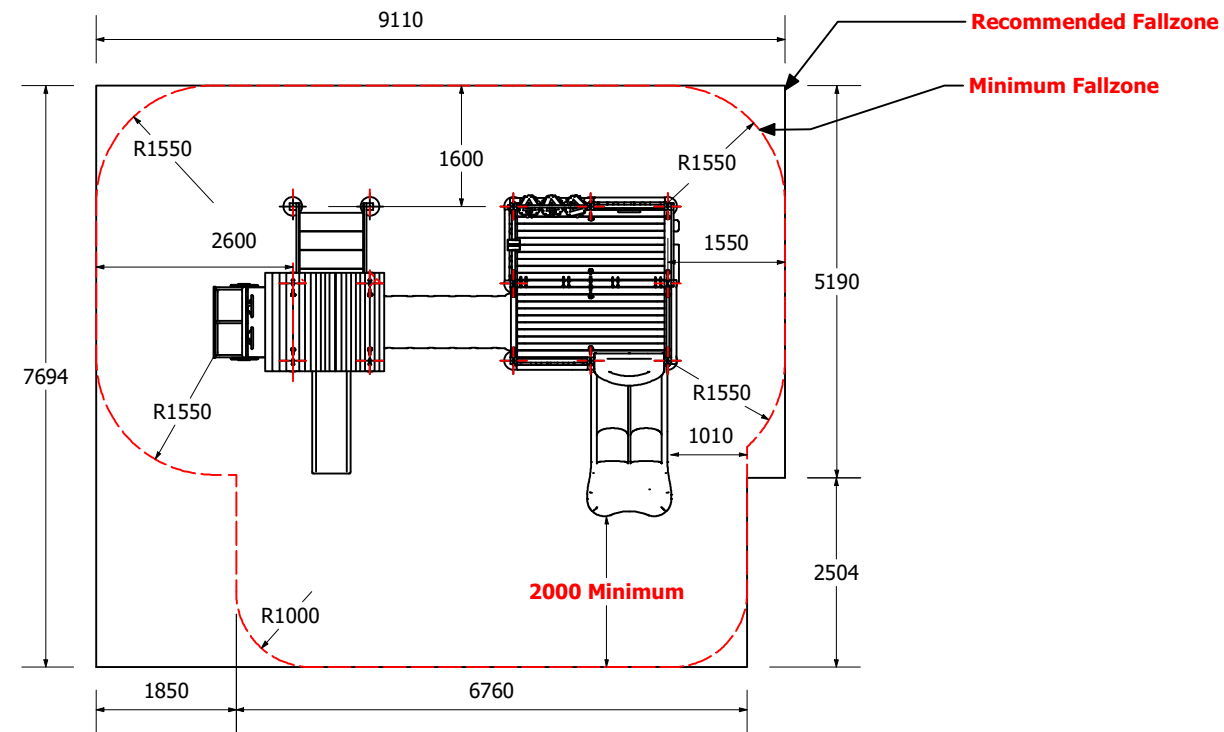

Lagoon 112 - Nature

Front view

Lagoon 112 - Nature

Rear view

Lagoon 112 - Nature

Plan view

1:100 @ A3

Fallzones

Front Elevation

Right Elevation

Platform Heights

Technical Information	
Main Dimension	9110 x 7694
Total Area	61m2
Max FHOF	1200
Heaviest Part	80kg
Compliant to	NZS 5828:2015 AS 4685:2017 EN 1176:2008

Please note: This playground is easily accessible for those under 36 months.