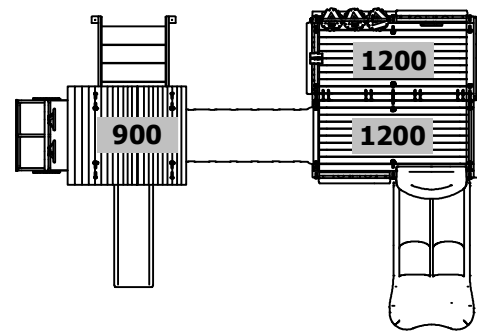

Lagoon 112 - Nature

Front view

Lagoon 112 - Nature

Rear view

Lagoon 112 - Nature

Plan view

1:100 @ A3

Fallzones

Front Elevation

Right Elevation

Platform Heights

Technical Information	
Main Dimension	9110 x 7694
Total Area	61m2
Max FHOF	1200
Heaviest Part	80kg
Compliant to	NZS 5828:2015 AS 4685:2017 EN 1176:2008

Please note: This playground is easily accessible for those under 36 months.