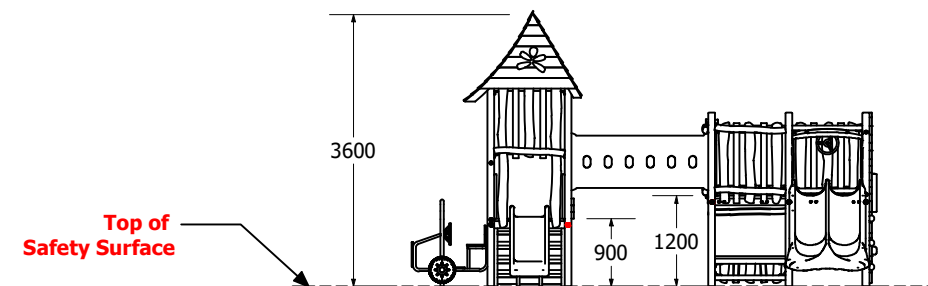

Lagoon 112 - Nature

Front view

Lagoon 112 - Nature

Rear view

Lagoon 112 - Nature

Plan view

1:100 @ A3

Fallzones

Front Elevation

Right Elevation

Platform Heights

Technical Information	
Main Dimension	9110 x 7694
Total Area	61m2
Max FHOF	1200
Heaviest Part	80kg
Compliant to	NZS 5828:2015 AS 4685:2017 EN 1176:2008

Please note: This playground is easily accessible for those under 36 months.