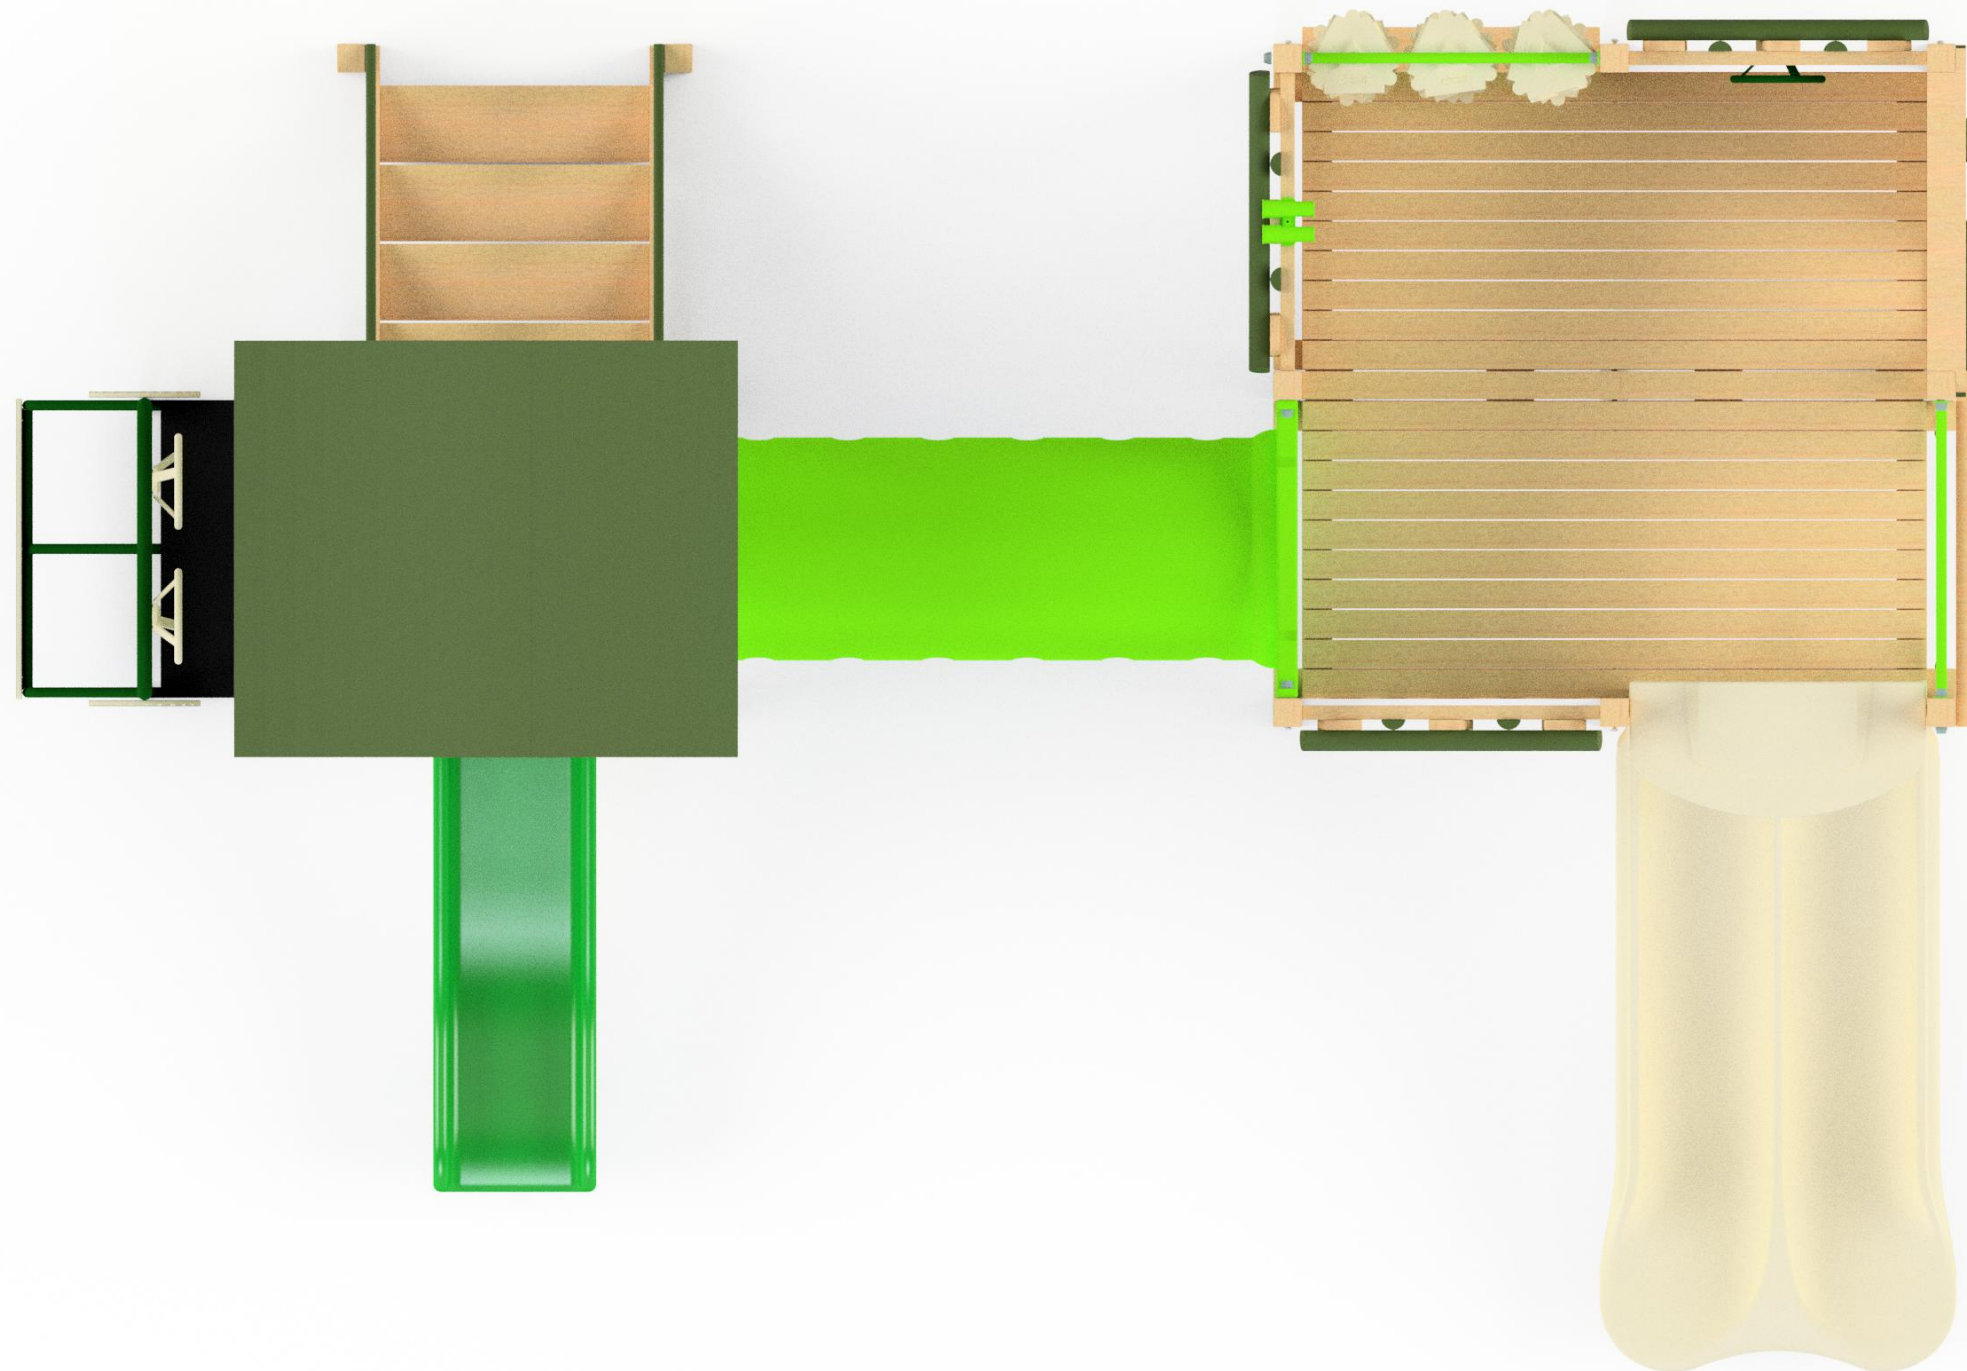

Lagoon 112 - Nature

Front view

Lagoon 112 - Nature

Rear view

Lagoon 112 - Nature

Plan view

1:100 @ A3

Fallzones

Front Elevation

Right Elevation

Platform Heights

Technical Information	
Main Dimension	9110 x 7694
Total Area	61m2
Max FHOF	1200
Heaviest Part	80kg
Compliant to	NZS 5828:2015 AS 4685:2017 EN 1176:2008

Please note: This playground is easily accessible for those under 36 months.

REVISION HISTORY			
REV	DESCRIPTION	DATE	BY
0	Creation	11/08/2017	Joel
1	Update Pole Spec	30/07/2021	Conor