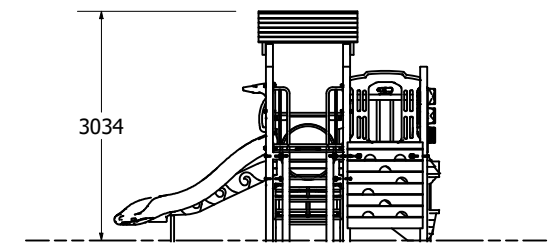

# Lagoon 112 - Urban

Plan view

1:100 @ A3

### Right Elevation

Technical Information	
Main Dimension	9110 x 7694
Total Area	61m <sup>2</sup>
Max FHO	1200
Heaviest Part	80kg
Compliant to	NZS 5828:2015 AS 4685:2017 EN 1176:2008

REVISION HISTORY			
REV	DESCRIPTION	DATE	BY
0	Creation	11/08/2017	