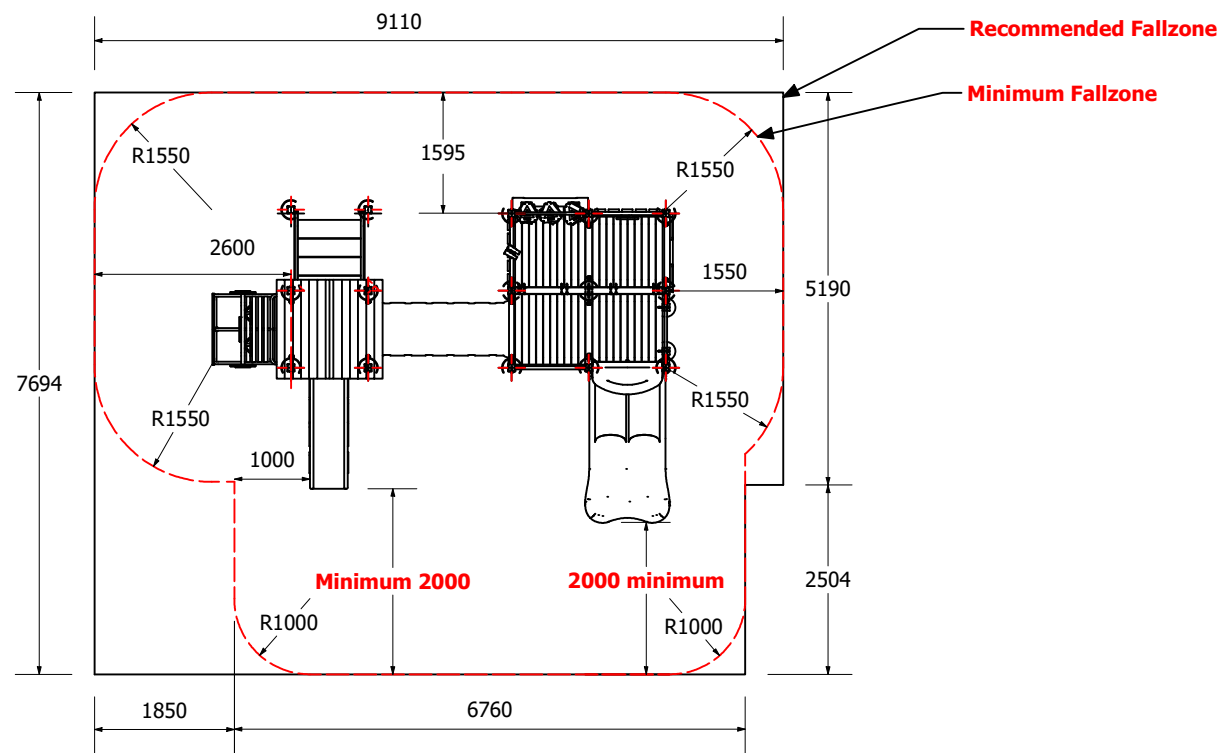

1:100 @ A3

Fallzones