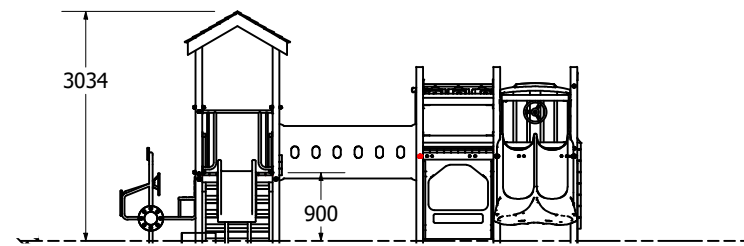

# Lagoon 112 - Urban

Plan view

1:100 @ A3

### Fallzones

### Right Elevation

Technical Information	
Main Dimension	9110 x 7694
Total Area	61m <sup>2</sup>
Max FHO	1200
Heaviest Part	80kg
Compliant to	NZS 5828:2015 AS 4685:2017 EN 1176:2008

REVISION HISTORY			
REV	DESCRIPTION	DATE	BY
0	Creation	11/08/2017	