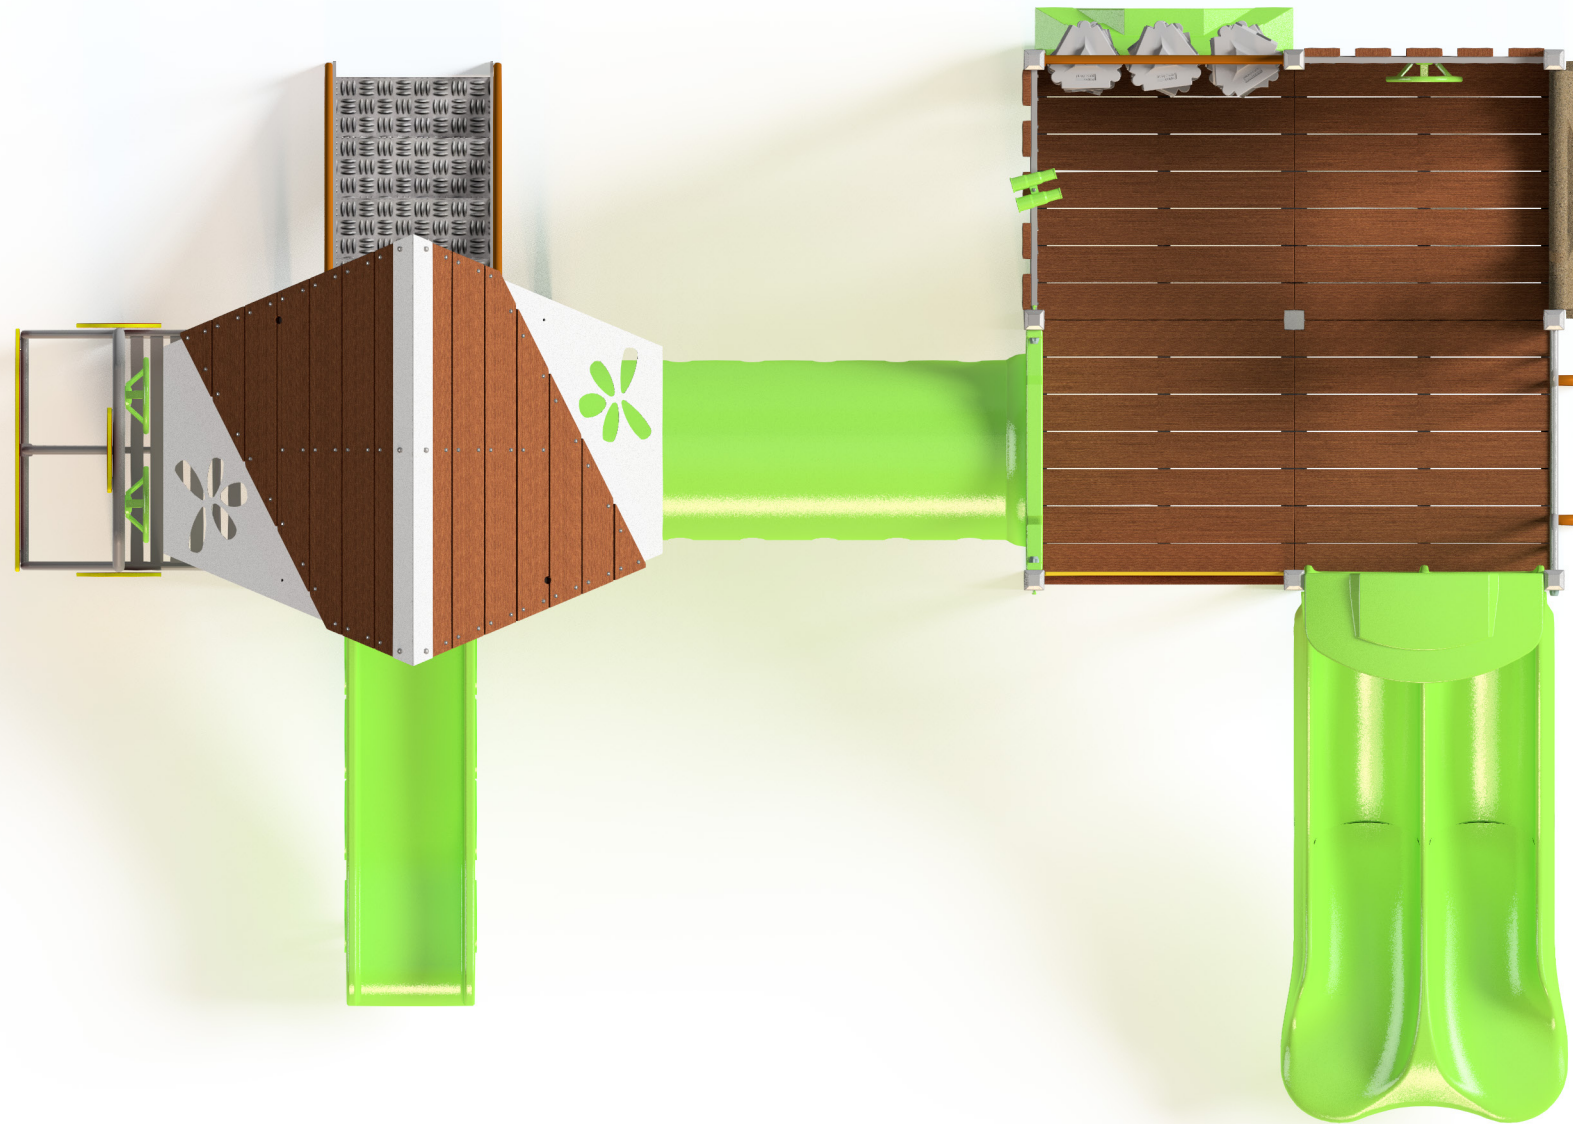

# Lagoon 112 - Urban

Front view

Age groups appropriate for:

 Toddlers & Pre-Schoolers

 Primary to Big Kids

 Teenagers to Young Adults

 Whole family / Young at Heart

# Lagoon 112 - Urban

Rear view

# Lagoon 112 - Urban

Plan view

1:100 @ A3

### Right Elevation

Technical Information	
Main Dimension	9110 x 7694
Total Area	61m <sup>2</sup>
Max FHO	1200
Heaviest Part	80kg
Compliant to	NZS 5828:2015 AS 4685:2017 EN 1176:2008

REVISION HISTORY			
REV	DESCRIPTION	DATE	BY
0	Creation	11/08/2017	