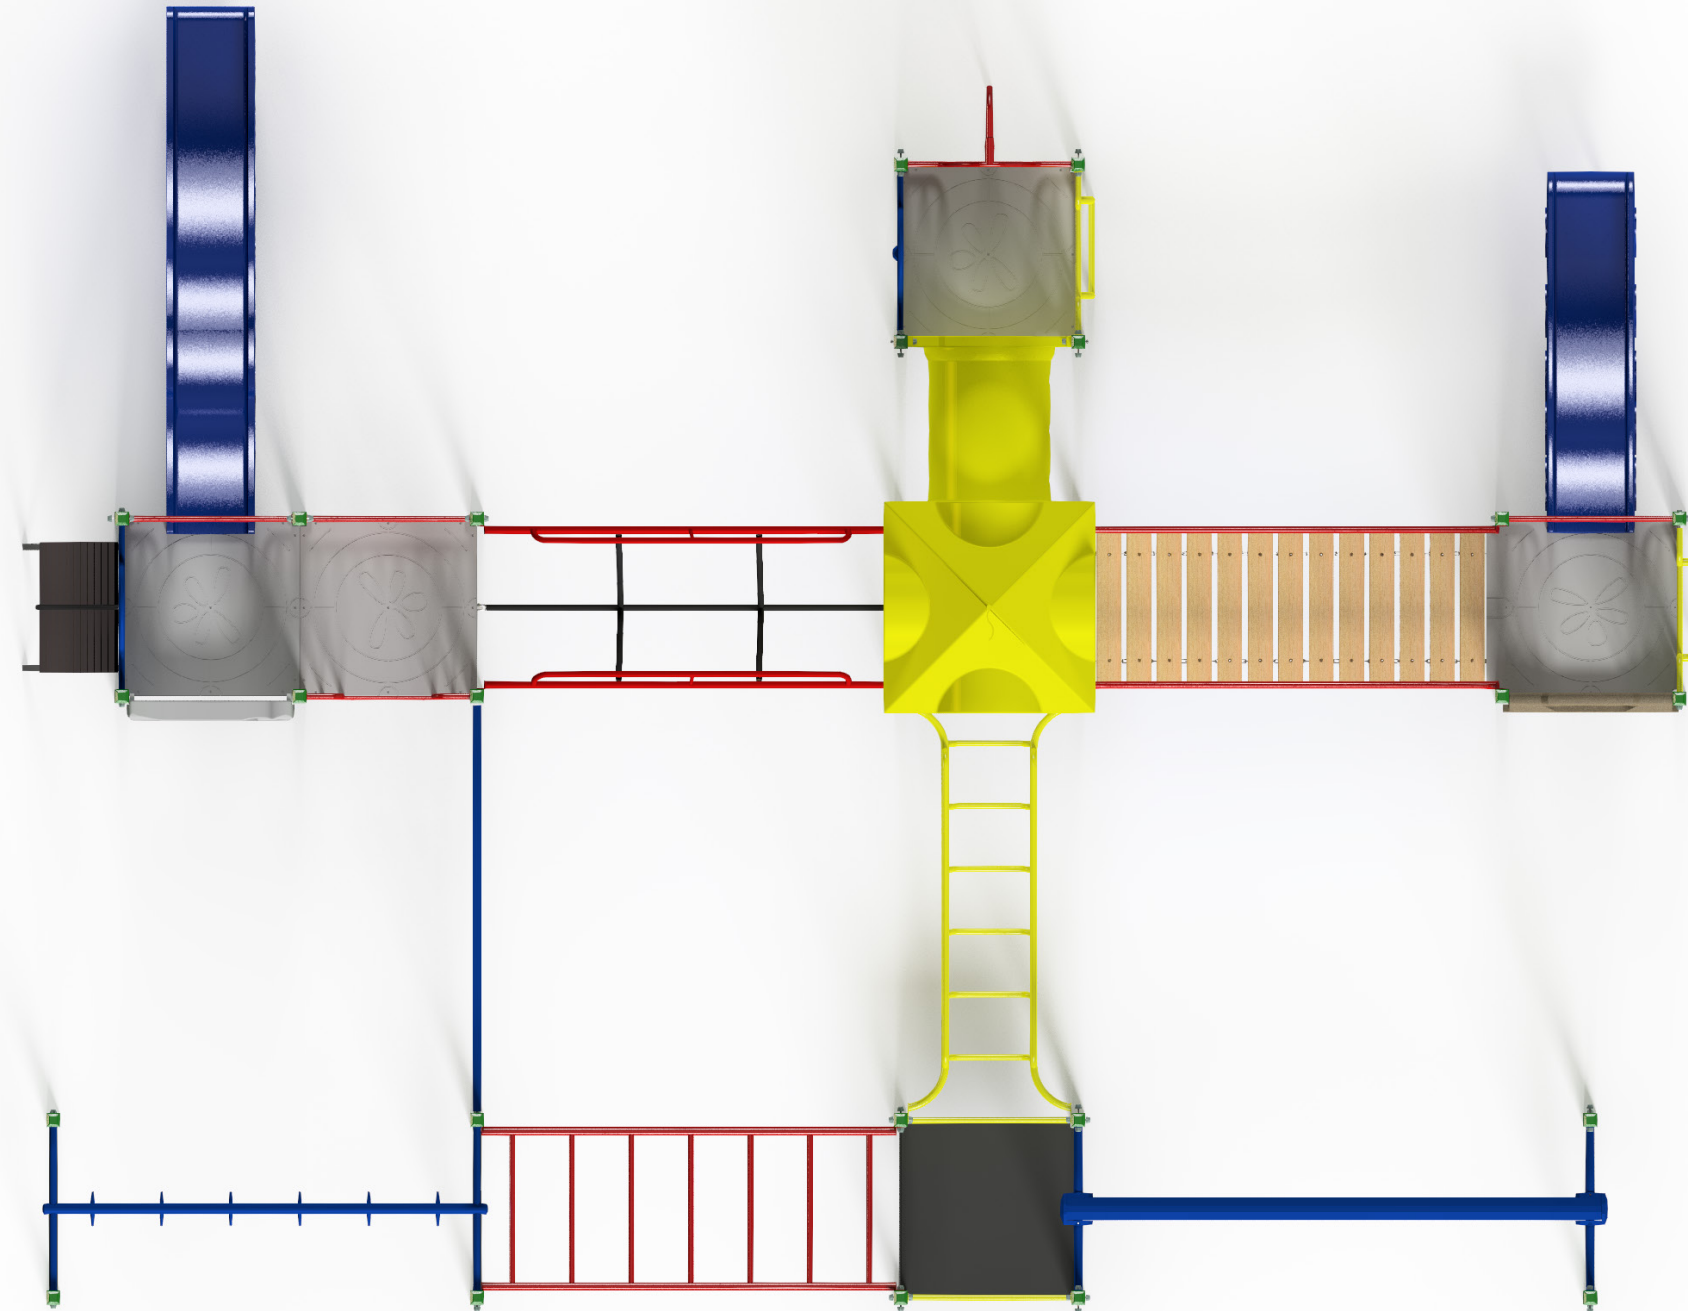

TR333 - Metaplay

Front view

Age groups appropriate for:

 Toddlers & Pre-Schoolers

 Primary to Big Kids

 Teenagers to Young Adults

 Whole family / Young at Heart

TR333 - Metaplay

Rear view

TR333 - Metaplay

Plan view

Age groups appropriate for:

Toddlers & Pre-Schoolers

Primary to Big Kids

Teenagers to Young Adults

Whole family / Young at Heart

1:100 @ A3

Fallzones

Fallzone at absolute minimum, recommend allowing an extra 100mm where possible from all hard surfaces, including border capping and surround posts etc.

Front Elevation

Right Elevation

Technical Information	
Main Dimension	13202 x 11218
Total Area	142 m2
Max FHO	2030
Heaviest Part	70 kg
Compliant to	NZS 5828:2015 AS 4685:2017 EN 1176:2008

REVISION HISTORY			
REV	DESCRIPTION	DATE	BY
0	Creation	28/09/2017	