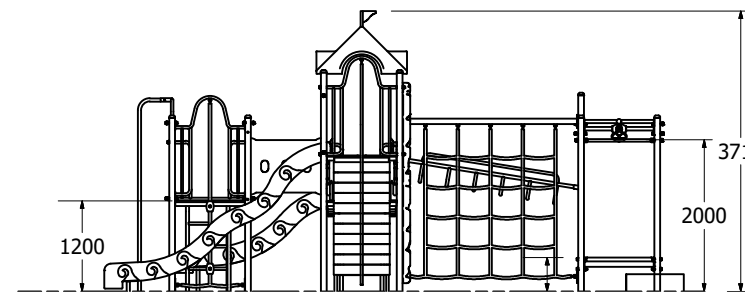

Front Elevation