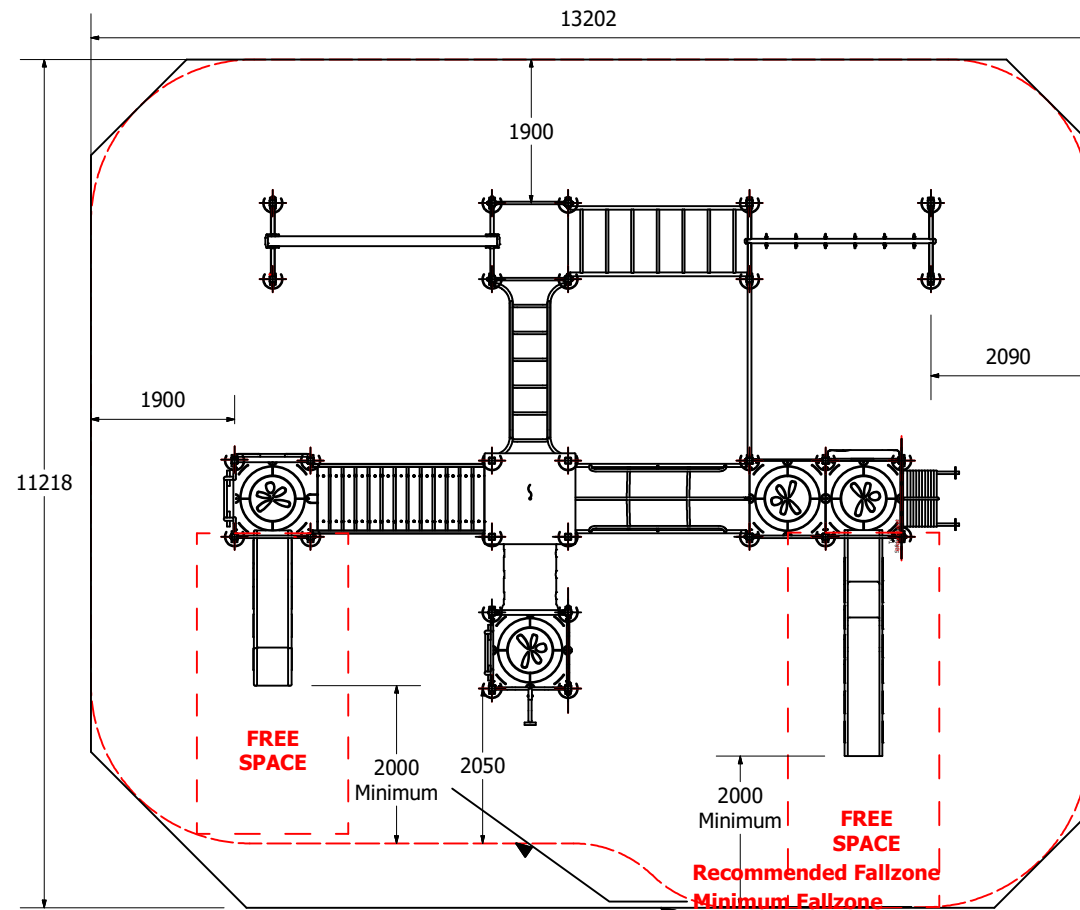

1:100 @ A3

Fallzones

Fallzone at absolute minimum, recommend allowing an extra 100mm where possible from all hard surfaces, including border capping and surround posts etc.

Front Elevation

Right Elevation

Technical Information	
Main Dimension	13202 x 11218
Total Area	142 m2
Max FHO	2030
Heaviest Part	70 kg
Compliant to	NZS 5828:2015 AS 4685:2017 EN 1176:2008

REVISION HISTORY			
REV	DESCRIPTION	DATE	BY
0	Creation	28/09/2017	