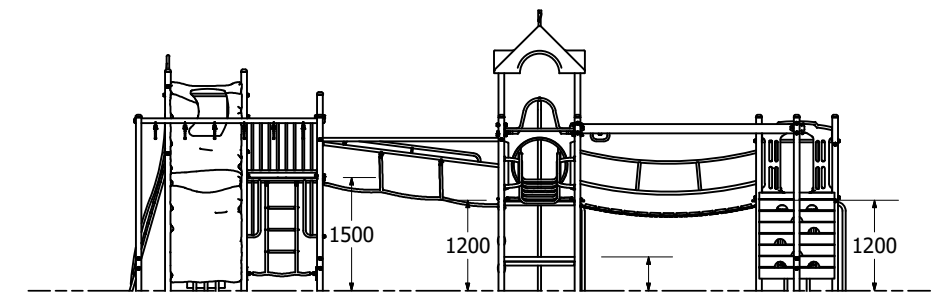

Technical Information	
Main Dimension	13202 x 11218
Total Area	142 m2
Max FHO	2030
Heaviest Part	70 kg
Compliant to	NZS 5828:2015 AS 4685:2017 EN 1176:2008

REVISION HISTORY			
REV	DESCRIPTION	DATE	BY
0	Creation	28/09/2017	