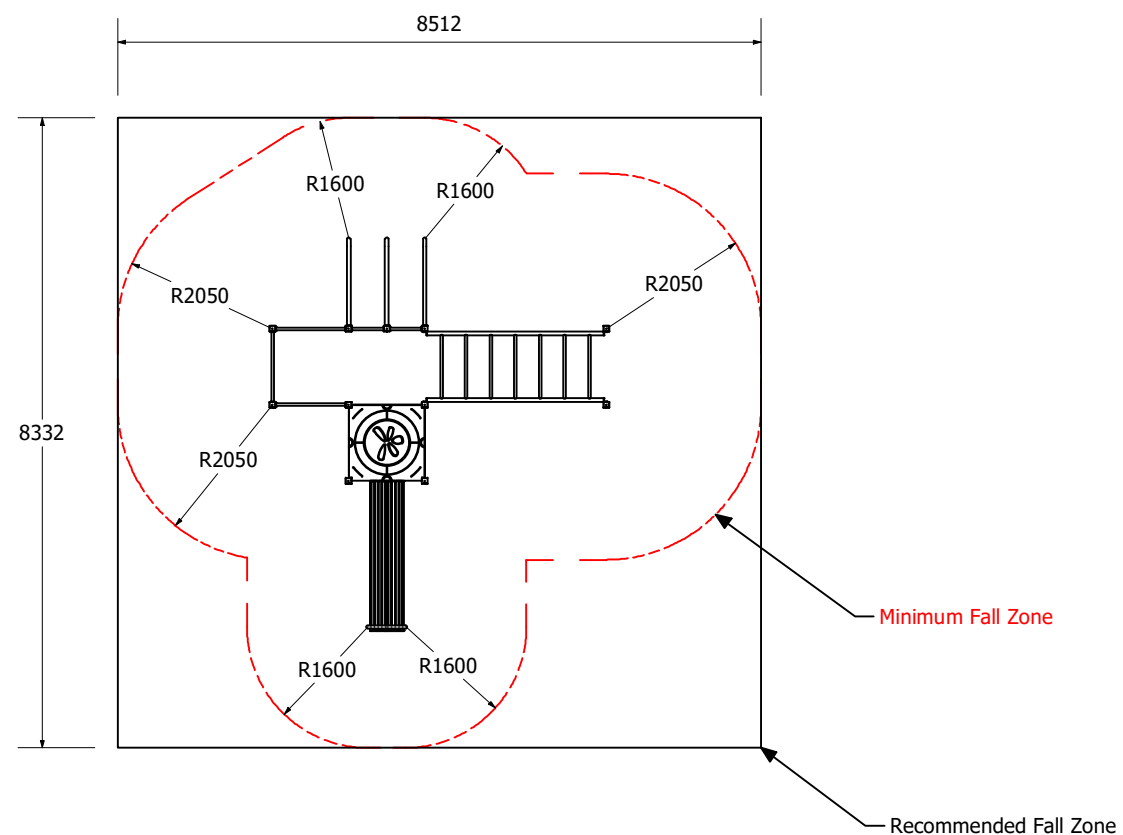

# Max Health Multi Workout MP

1 : 100 @ A3

Technical Information	
Main Dimension	8512 x 8332mm
Total Area	70.9m <sup>2</sup>
Max FHOF	2200mm
Heaviest Part	-
Compliant to	NZS 5828:2015 AS 4685:2021 EN 1176:2007