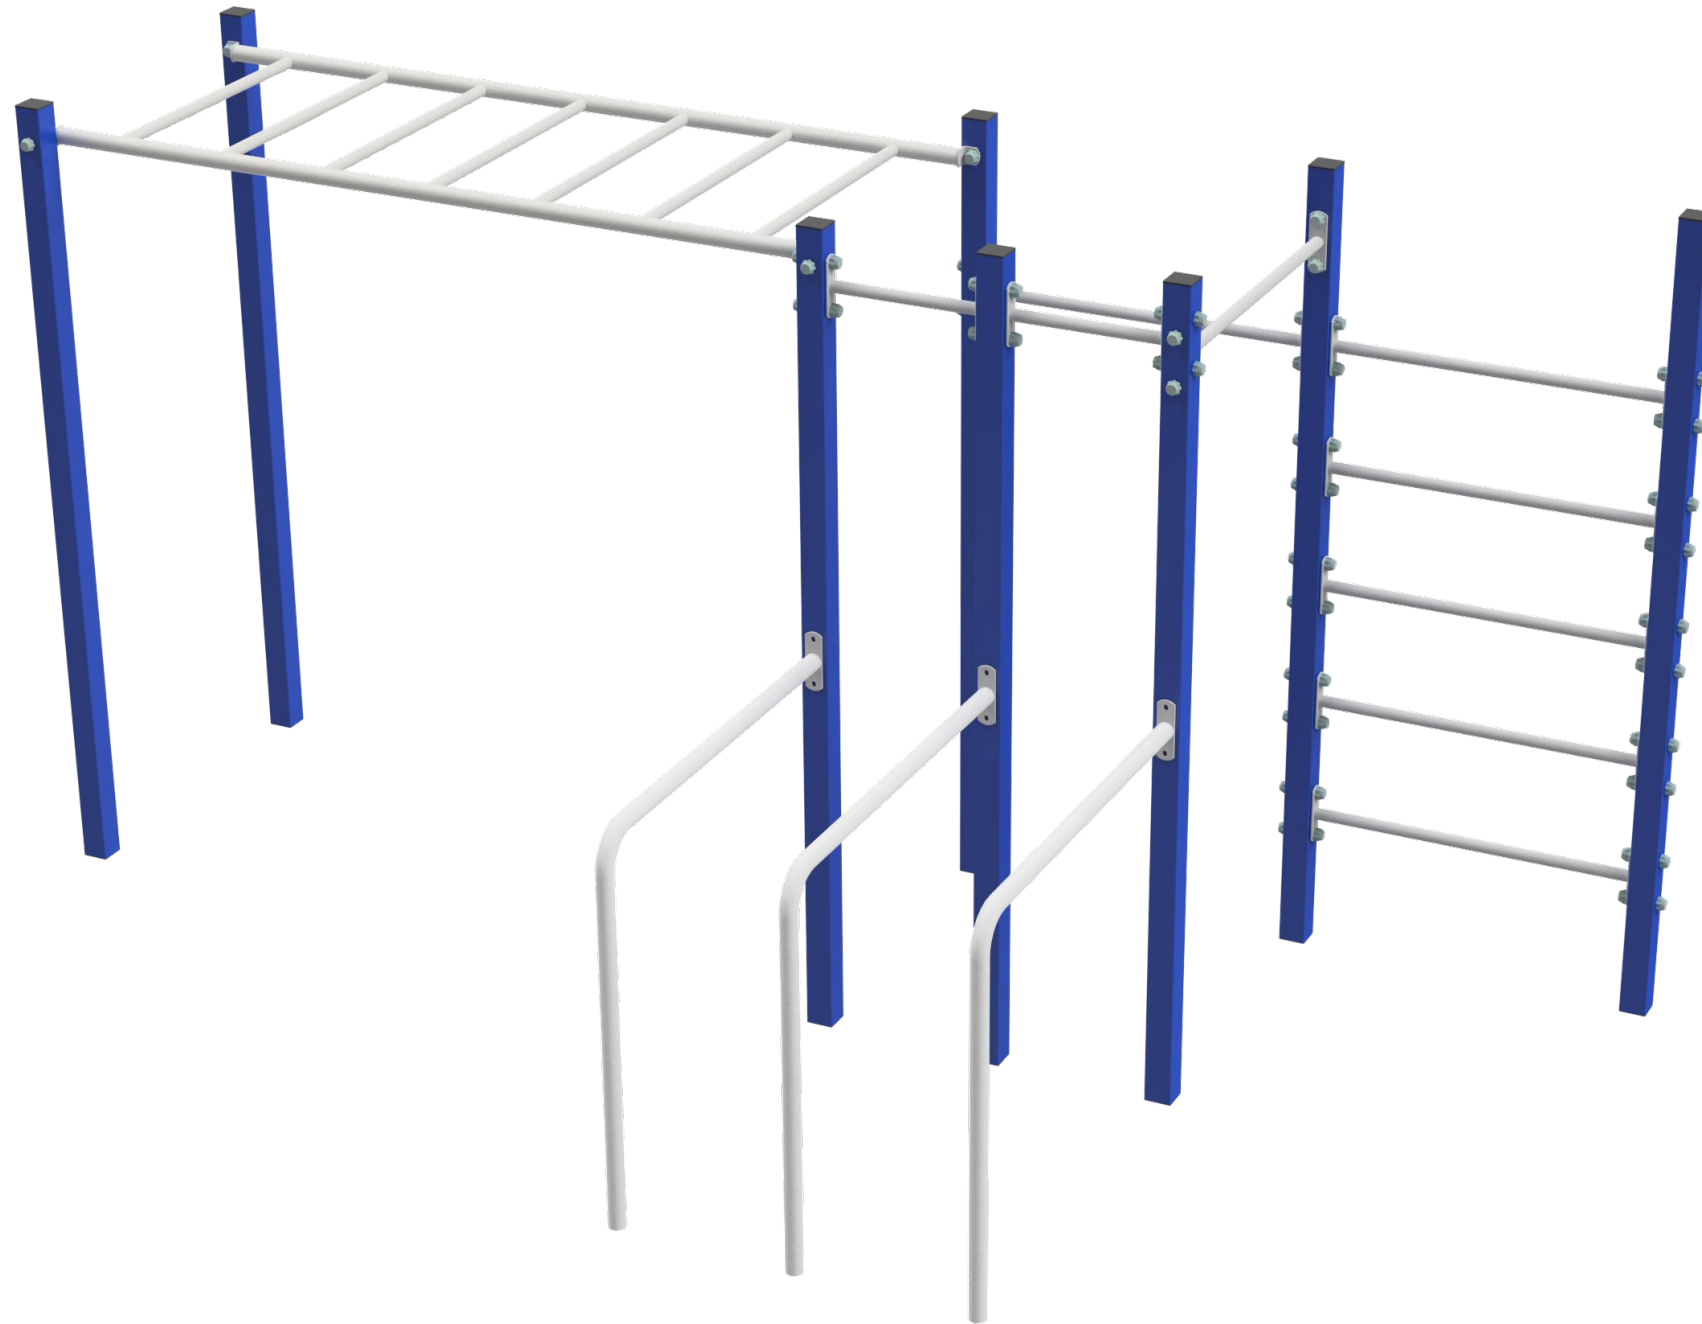

# Max Health Super Workout in Metal

# Max Health Super Workout in Metal

1 : 80 @ A3

Technical Information	
Main Dimension	8212 x 5844mm
Total Area	48m <sup>2</sup>
Max FHO	2200mm
Heaviest Part	-
Compliant to	NZS 5828:2015 AS 4685:2021 EN 1176:2007