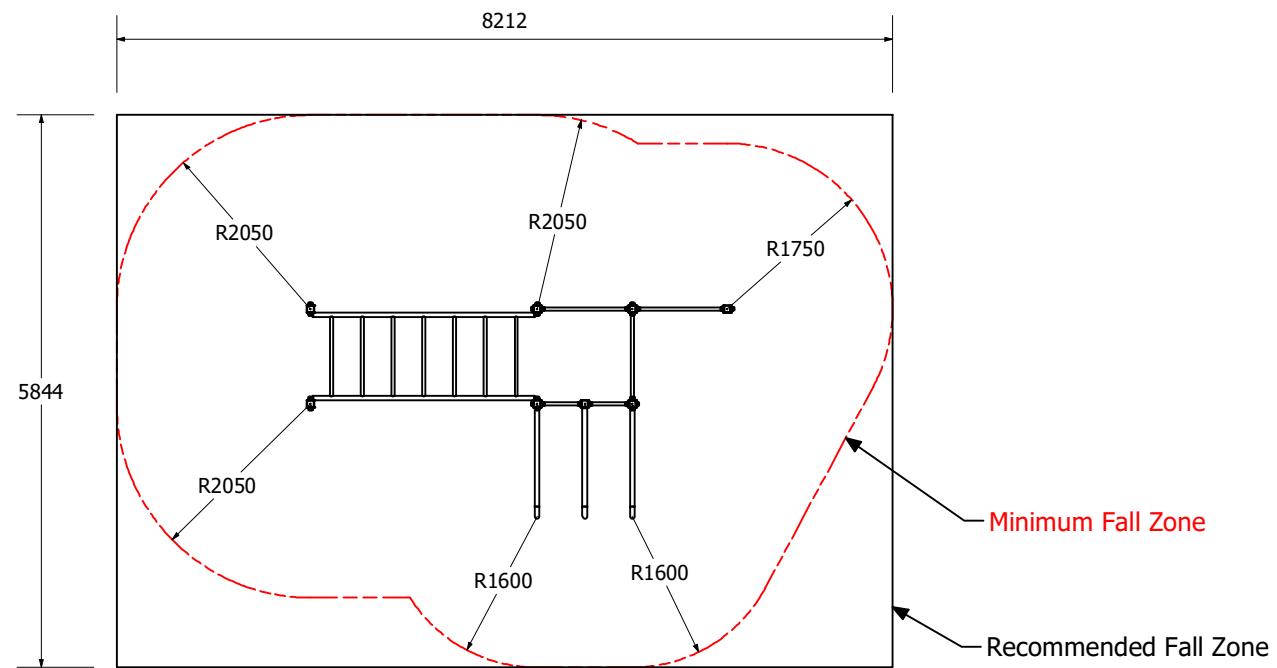

# Max Health Super Workout in Metal

# Max Health Super Workout in Metal

1 : 80 @ A3

Technical Information	
Main Dimension	8212 x 5844mm
Total Area	48m <sup>2</sup>
Max FHO	2200mm
Heaviest Part	-
Compliant to	NZS 5828:2015 AS 4685:2021 EN 1176:2007