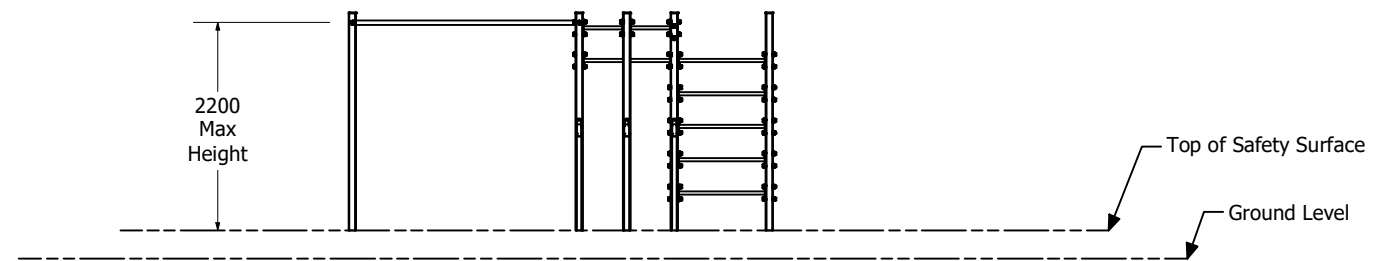

# Max Health Super Workout in Metal

# Max Health Super Workout in Metal

1 : 80 @ A3

Technical Information	
Main Dimension	8212 x 5844mm
Total Area	48m <sup>2</sup>
Max FHO	2200mm
Heaviest Part	-
Compliant to	NZS 5828:2015 AS 4685:2021 EN 1176:2007