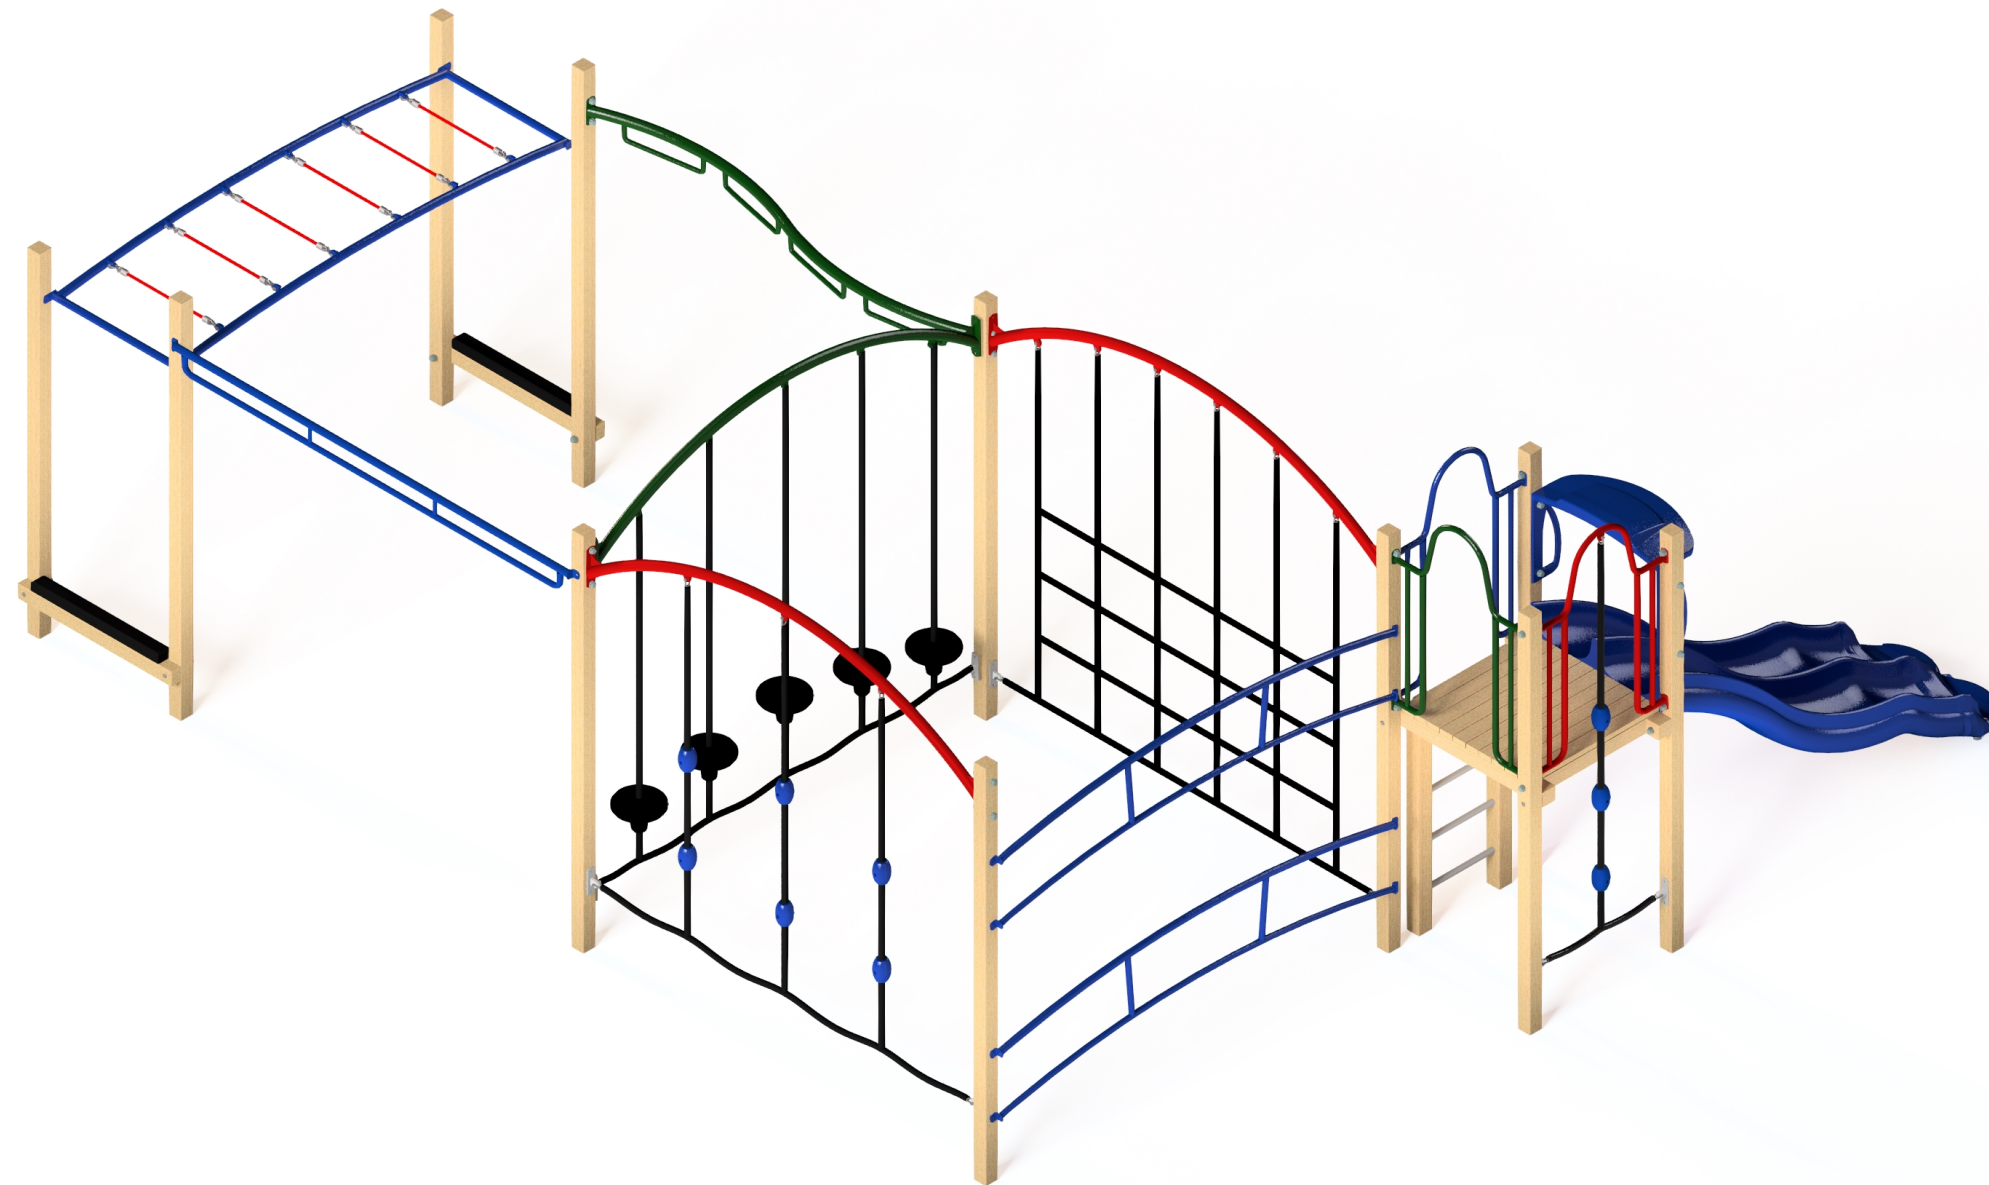

ZCORD Number

ZCORD Number

ZCORD Number

ZCORD Number

Fallzones

Front Elevation

Right Elevation

Technical Information	
Main Dimension	11490 x 10770
Total Area	97m2
Max FHOF	2200
Heaviest Part	--
Compliant to	NZS 5828:2015 AS 4685:2017 EN 1176:2008

REVISION HISTORY			
REV	DESCRIPTION	DATE	BY
0	Creation	27/11/2020	Sam

Age groups appropriate for:

Toddlers & Pre-Schoolers

Primary to Big Kids

Teenagers to Young Adults

Whole family / Young at Heart