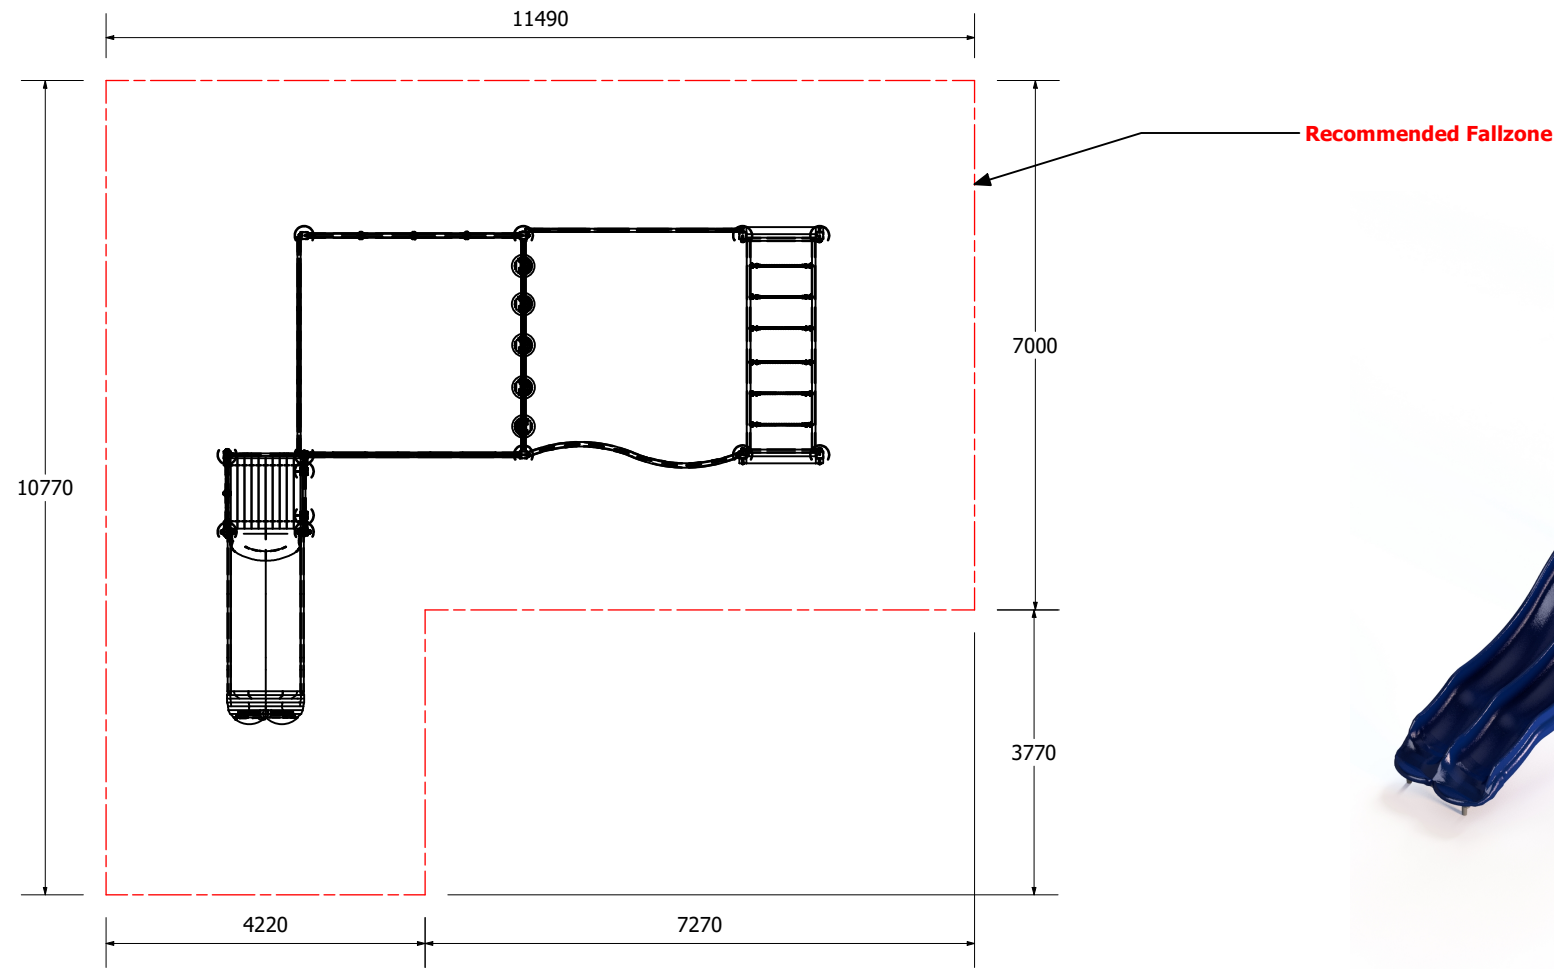

ZCORD Number

ZCORD Number

ZCORD Number

ZCORD Number

Fallzones

Front Elevation

Right Elevation

Technical Information	
Main Dimension	11490 x 10770
Total Area	97m2
Max FHOF	2200
Heaviest Part	--
Compliant to	NZS 5828:2015 AS 4685:2017 EN 1176:2008