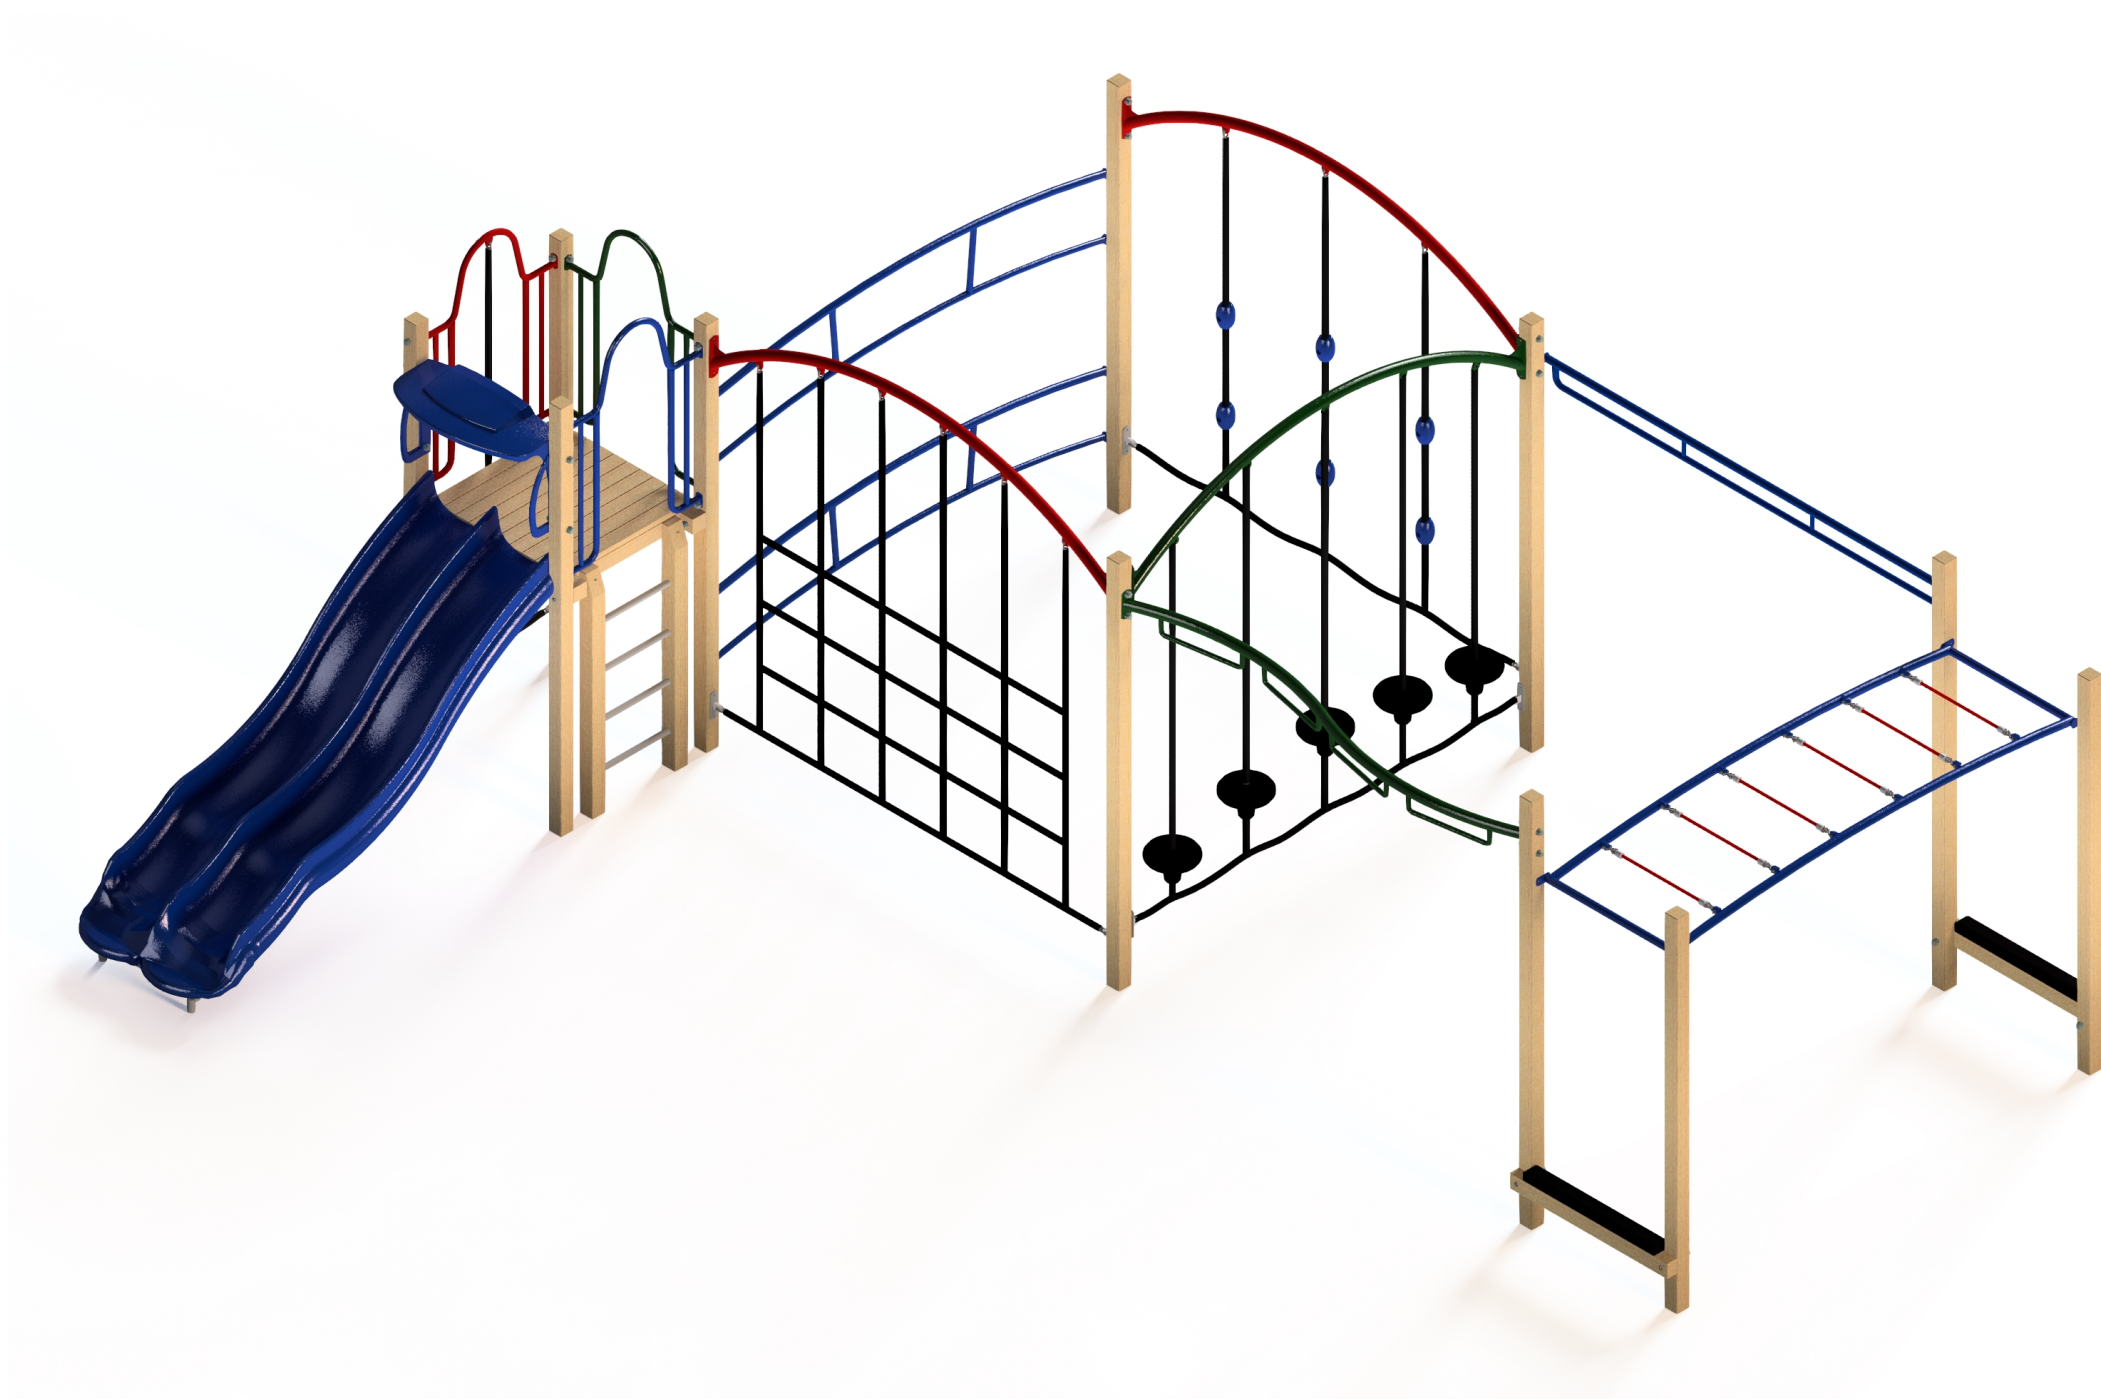

ZCORD Number

ZCORD Number

ZCORD Number

ZCORD Number

Fallzones

Front Elevation

Right Elevation

Technical Information	
Main Dimension	11490 x 10770
Total Area	97m2
Max FHOF	2200
Heaviest Part	--
Compliant to	NZS 5828:2015 AS 4685:2017 EN 1176:2008

REVISION HISTORY			
REV	DESCRIPTION	DATE	BY
0	Creation	27/11/2020	Sam

Age groups appropriate for:

Toddlers & Pre-Schoolers

Primary to Big Kids

Teenagers to Young Adults

Whole family / Young at Heart