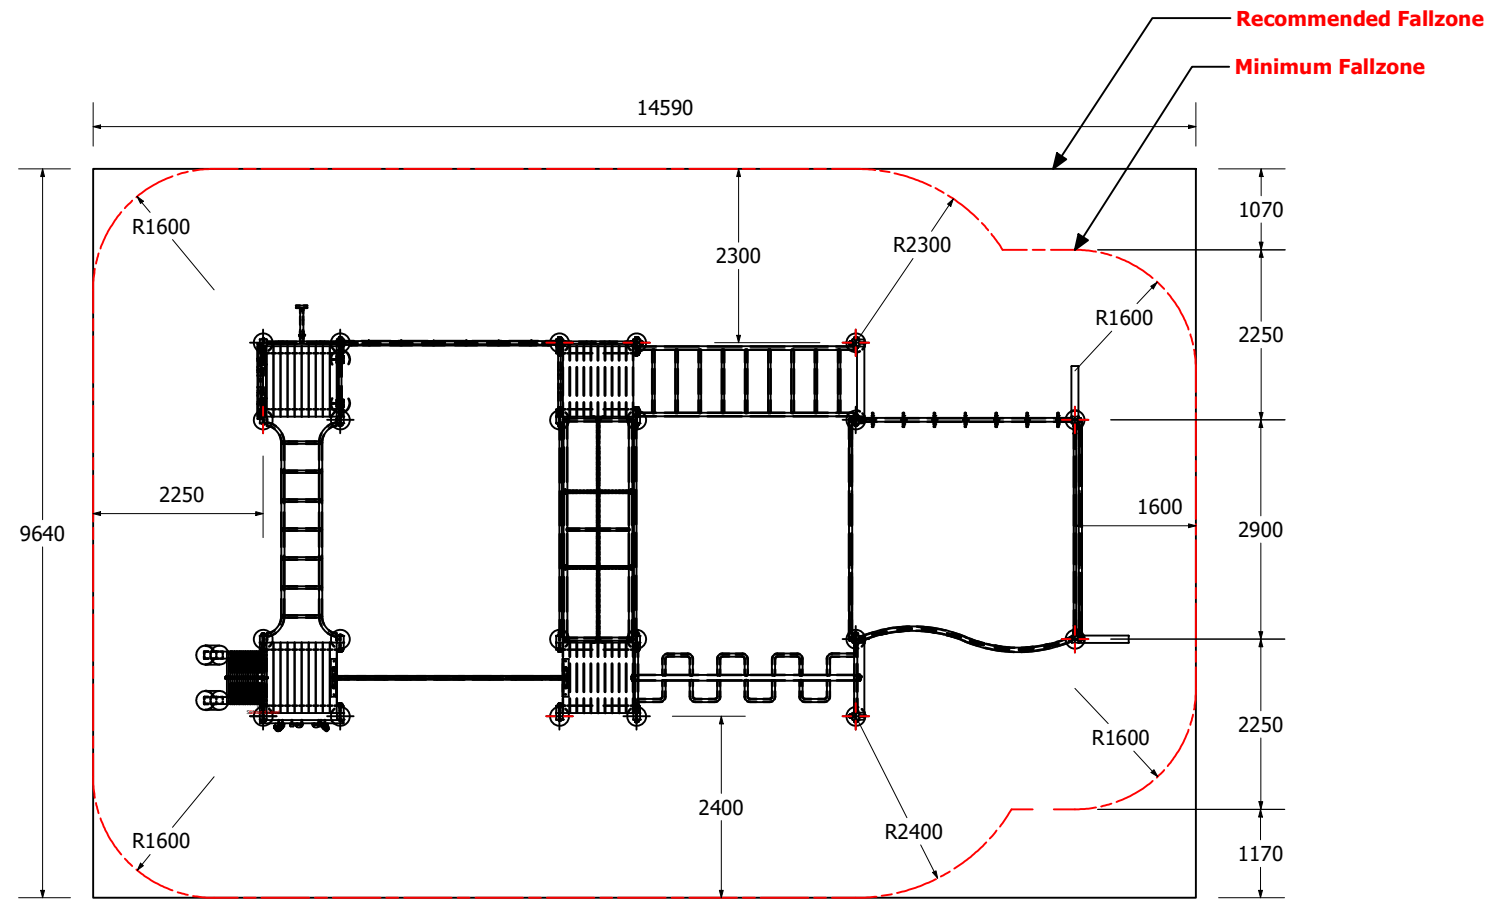

Rear view

Age groups appropriate for:

 Toddlers & Pre-Schoolers

 Primary to Big Kids

 Teenagers to Young Adults

 Whole family / Young at Heart

Technical Information	
Main Dimension	14590 x 9640
Total Area	140m ²
Max FHOF	2500
Heaviest Part	70kg
Compliant to	NZS 5828:2015 AS 4685:2017 EN 1176:2008