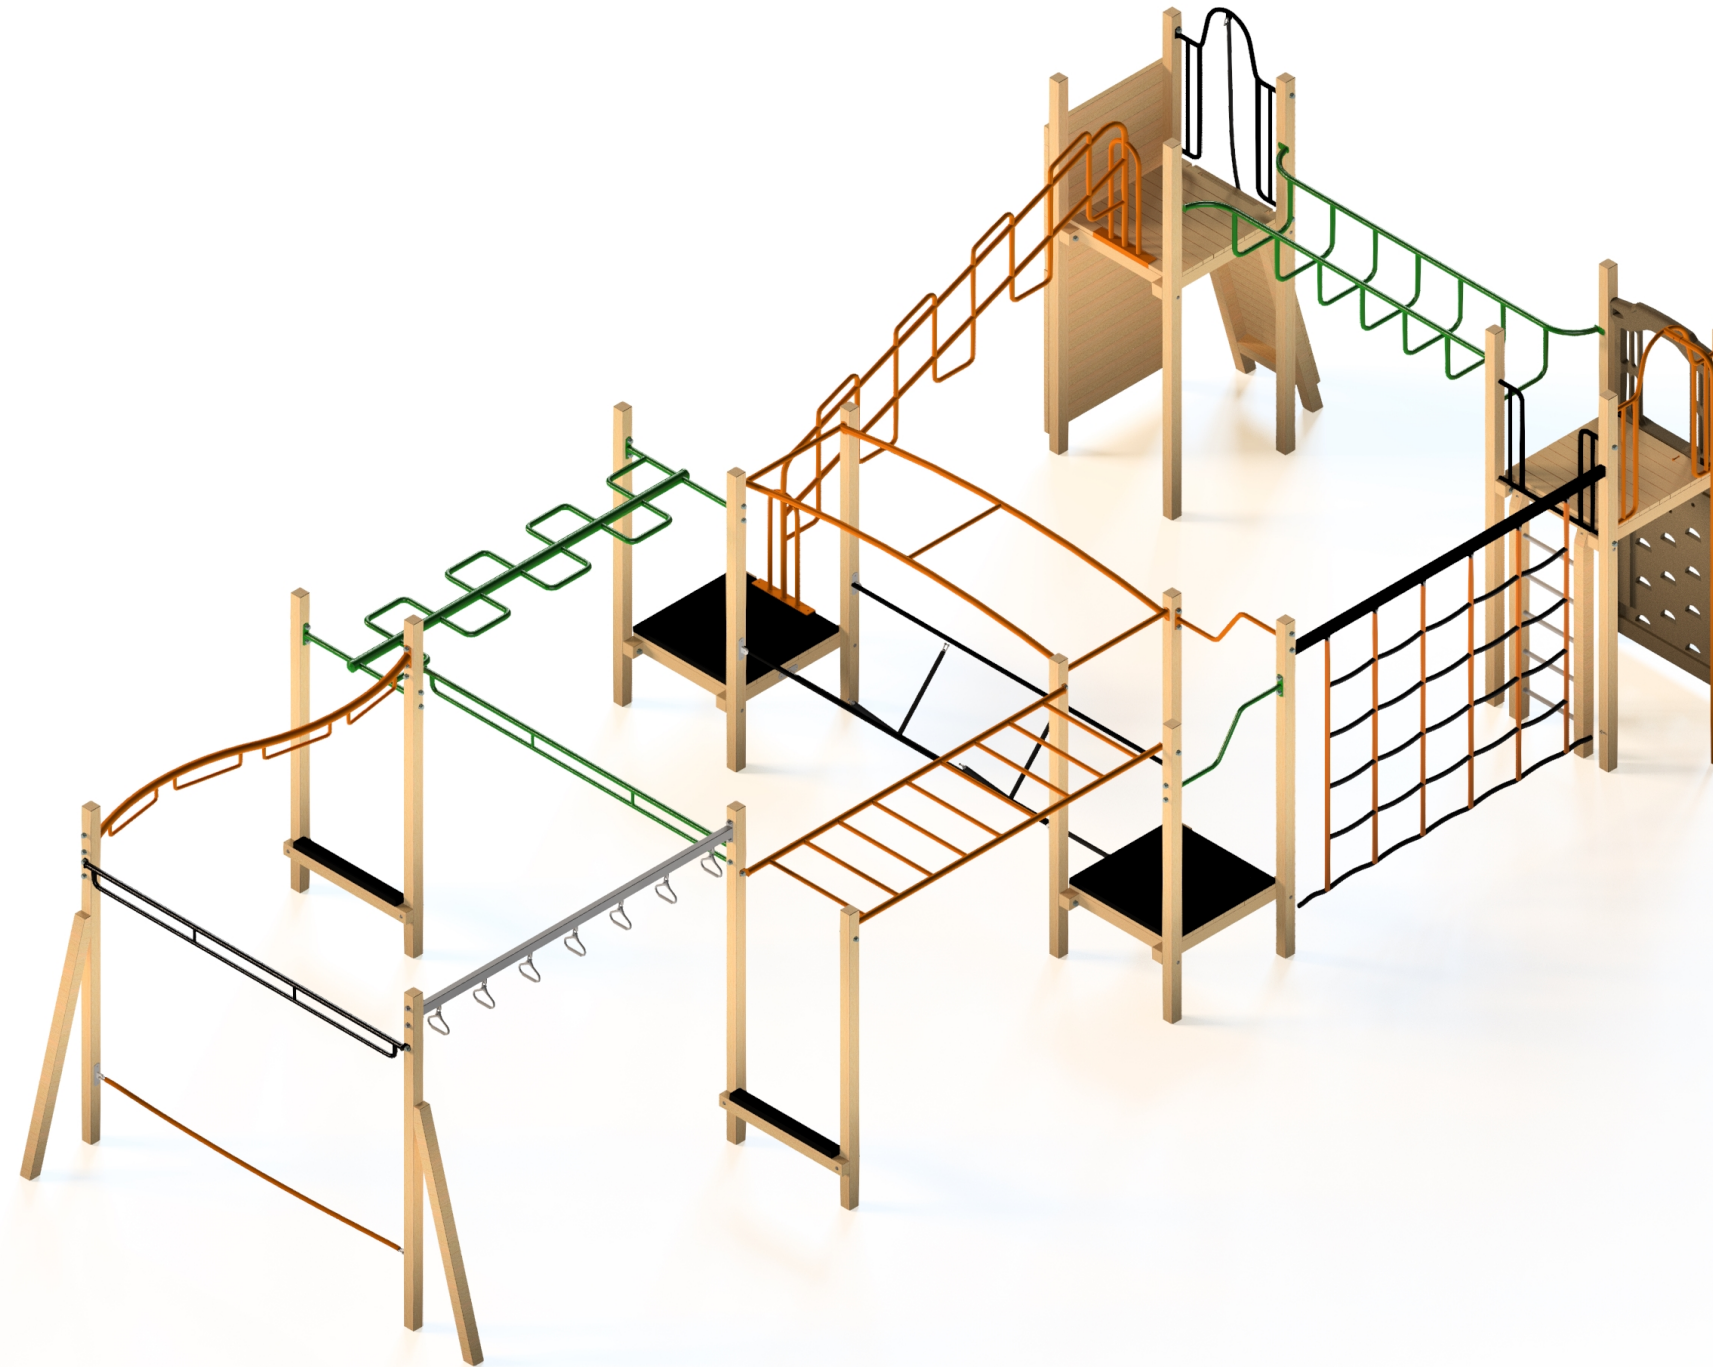

Broadhurst 710

Front view

Age groups appropriate for:

 Toddlers & Pre-Schoolers

 Primary to Big Kids

 Teenagers to Young Adults

 Whole family / Young at Heart

Broadhurst 710

Rear view

Age groups appropriate for:

 Toddlers & Pre-Schoolers

 Primary to Big Kids

 Teenagers to Young Adults

 Whole family / Young at Heart

Technical Information	
Main Dimension	14590 x 9640
Total Area	140m ²
Max FHOF	2500
Heaviest Part	70kg
Compliant to	NZS 5828:2015 AS 4685:2017 EN 1176:2008