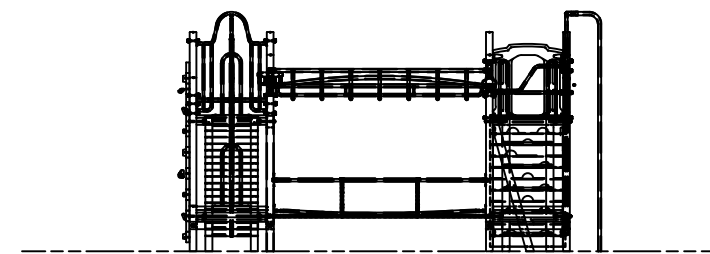

Rear view

Age groups appropriate for:

 Toddlers & Pre-Schoolers

 Primary to Big Kids

 Teenagers to Young Adults

 Whole family / Young at Heart

Technical Information	
Main Dimension	14590 x 9640
Total Area	140m ²
Max FHOF	2500
Heaviest Part	70kg
Compliant to	NZS 5828:2015 AS 4685:2017 EN 1176:2008