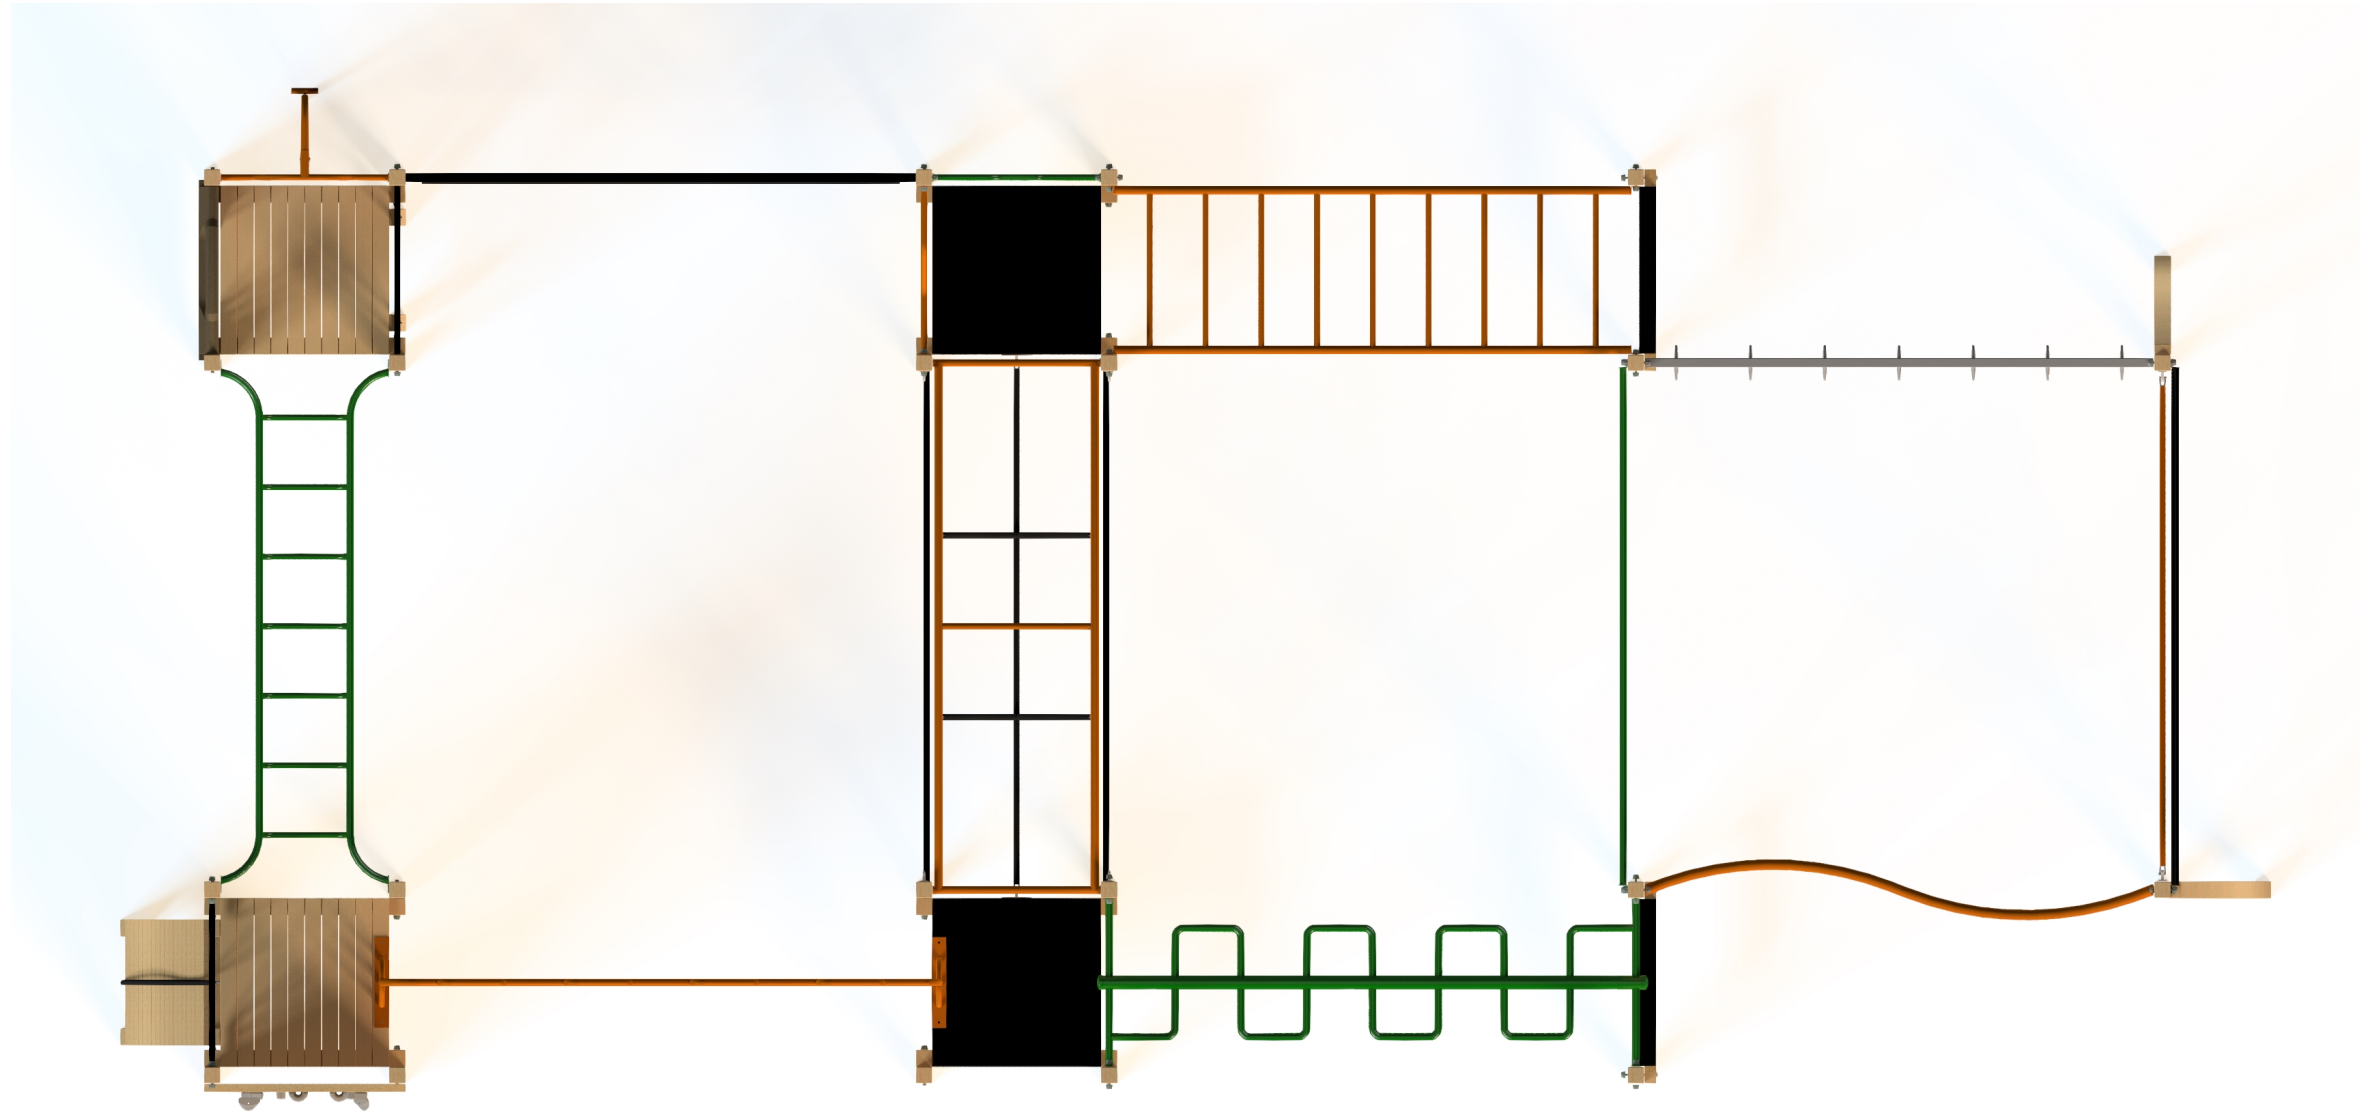

Rear view

Age groups appropriate for:

 Toddlers & Pre-Schoolers

 Primary to Big Kids

 Teenagers to Young Adults

 Whole family / Young at Heart

Technical Information	
Main Dimension	14590 x 9640
Total Area	140m ²
Max FHOF	2500
Heaviest Part	70kg
Compliant to	NZS 5828:2015 AS 4685:2017 EN 1176:2008