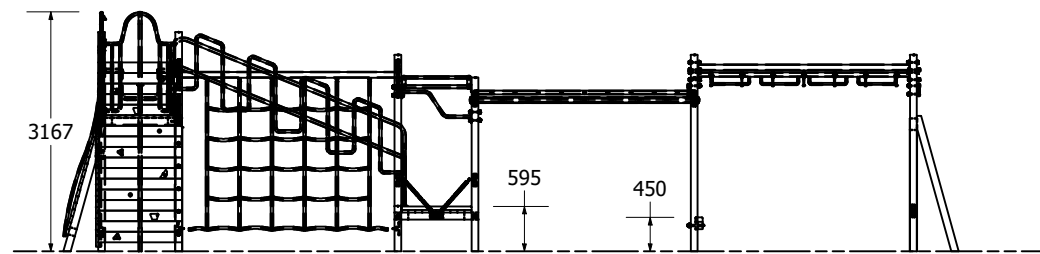

Rear view

Age groups appropriate for:

 Toddlers & Pre-Schoolers

 Primary to Big Kids

 Teenagers to Young Adults

 Whole family / Young at Heart

Technical Information	
Main Dimension	14590 x 9640
Total Area	140m ²
Max FHOF	2500
Heaviest Part	70kg
Compliant to	NZS 5828:2015 AS 4685:2017 EN 1176:2008