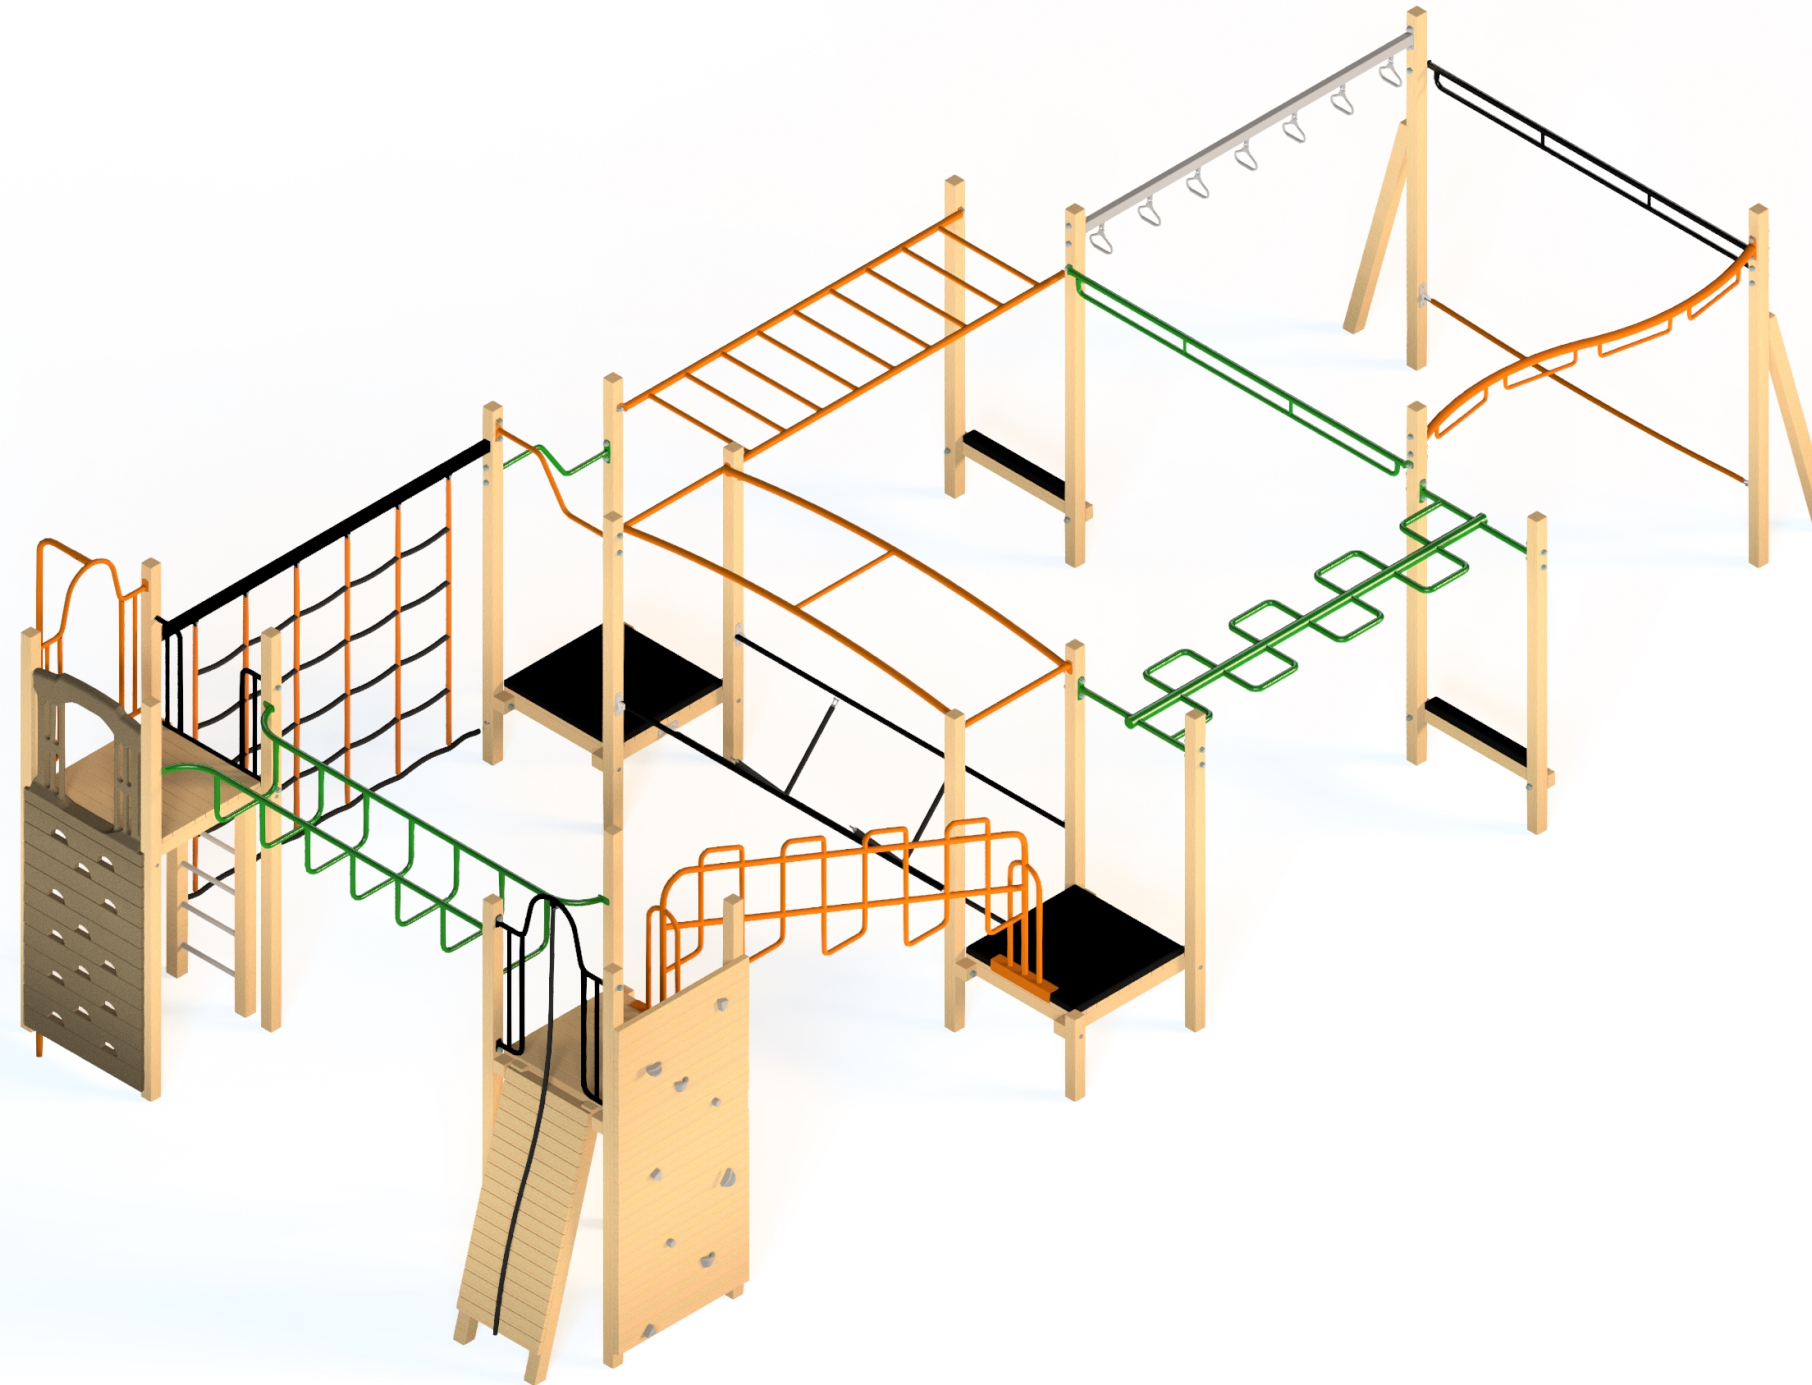

Broadhurst 710

Front view

Age groups appropriate for:

 Toddlers & Pre-Schoolers

 Primary to Big Kids

 Teenagers to Young Adults

 Whole family / Young at Heart

Broadhurst 710

Rear view

Age groups appropriate for:

 Toddlers & Pre-Schoolers

 Primary to Big Kids

 Teenagers to Young Adults

 Whole family / Young at Heart

Technical Information	
Main Dimension	14590 x 9640
Total Area	140m ²
Max FHOF	2500
Heaviest Part	70kg
Compliant to	NZS 5828:2015 AS 4685:2017 EN 1176:2008