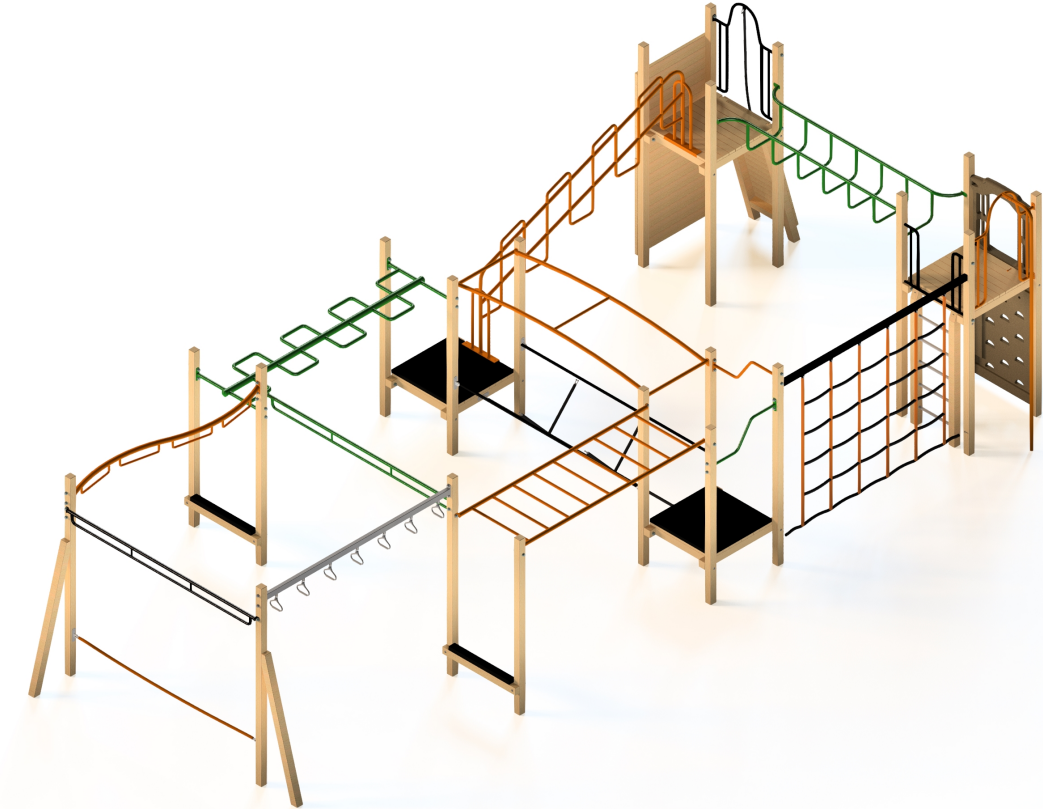

Broadhurst 710

Front view

Age groups appropriate for:

 Toddlers & Pre-Schoolers

 Primary to Big Kids

 Teenagers to Young Adults

 Whole family / Young at Heart

Broadhurst 710

Rear view

Age groups appropriate for:

 Toddlers & Pre-Schoolers

 Primary to Big Kids

 Teenagers to Young Adults

 Whole family / Young at Heart

Technical Information	
Main Dimension	14590 x 9640
Total Area	140m ²
Max FHOF	2500
Heaviest Part	70kg
Compliant to	NZS 5828:2015 AS 4685:2017 EN 1176:2008