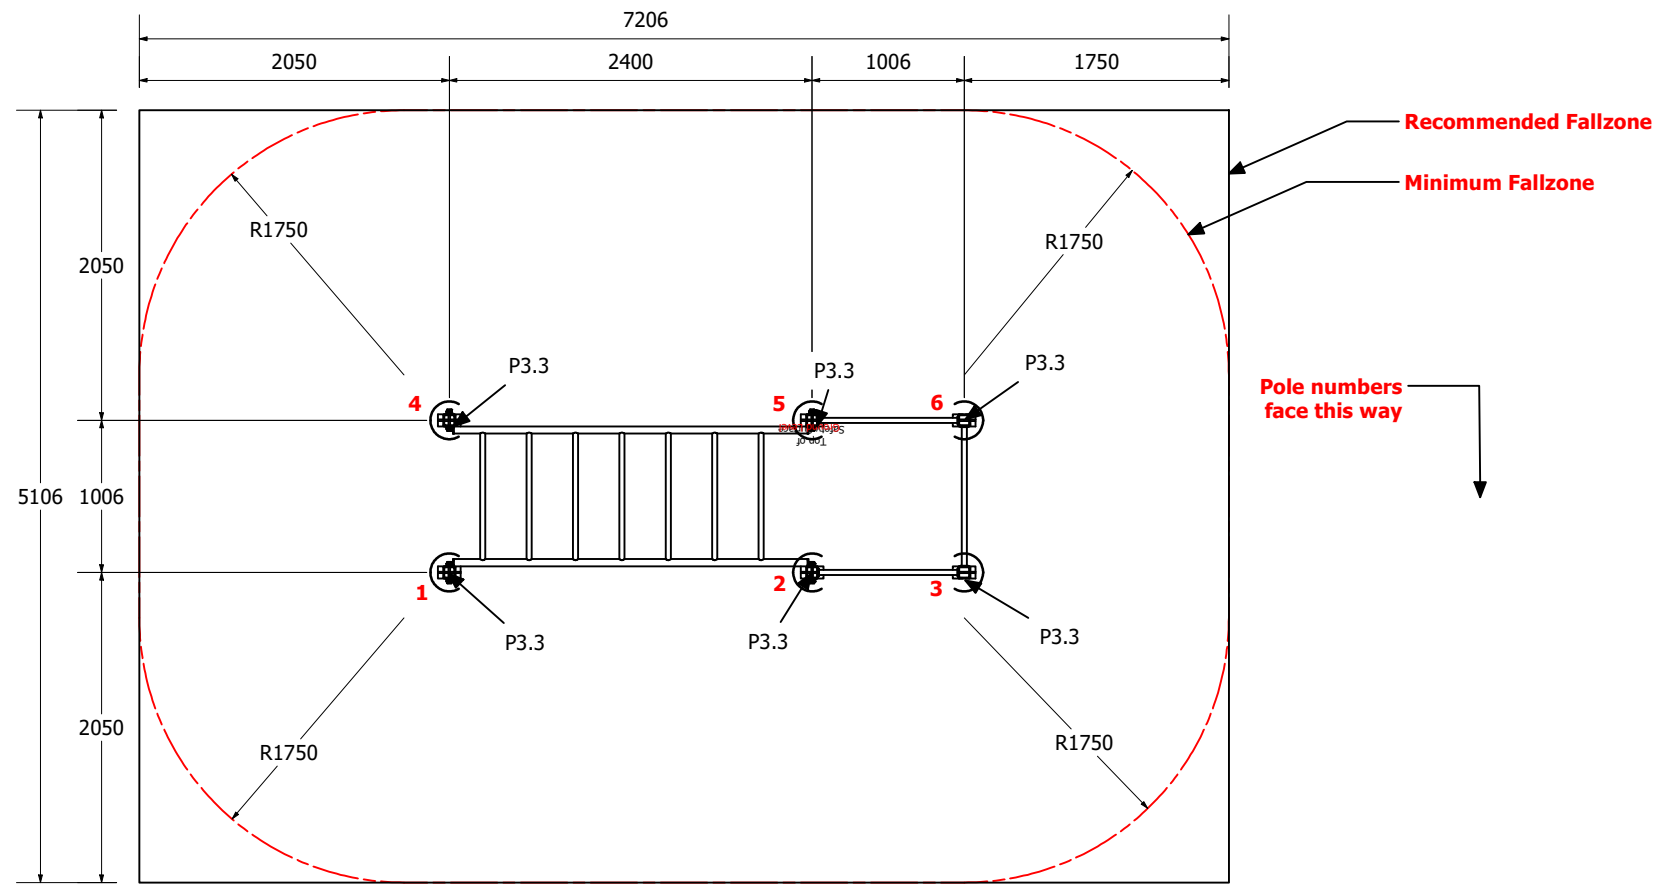

# Max Health - Metal Workout

ZCORD Number

ZCORD Number  
1:50 @ A3

### Fallzones

### Side Elevation

Technical Information	
Main Dimension	7206 x 5106
Total Area	37m2
Max FHO	2200
Heaviest Part	20kg
Compliant to	NZS 5828:2015 AS 4685:2017 EN 1176:2008

REVISION HISTORY			
REV	DESCRIPTION	DATE	BY
1	Creation	29/05/2020	Sam