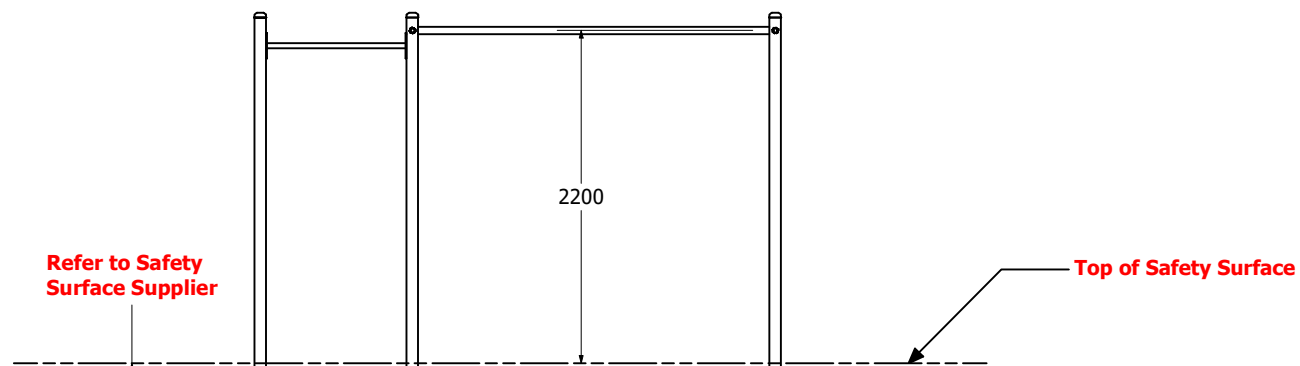

# Max Health - Metal Workout

ZCORD Number

ZCORD Number  
1:50 @ A3

### Fallzones

### Side Elevation

Technical Information	
Main Dimension	7206 x 5106
Total Area	37m2
Max FHO	2200
Heaviest Part	20kg
Compliant to	NZS 5828:2015 AS 4685:2017 EN 1176:2008

REVISION HISTORY			
REV	DESCRIPTION	DATE	BY
1	Creation	29/05/2020	Sam