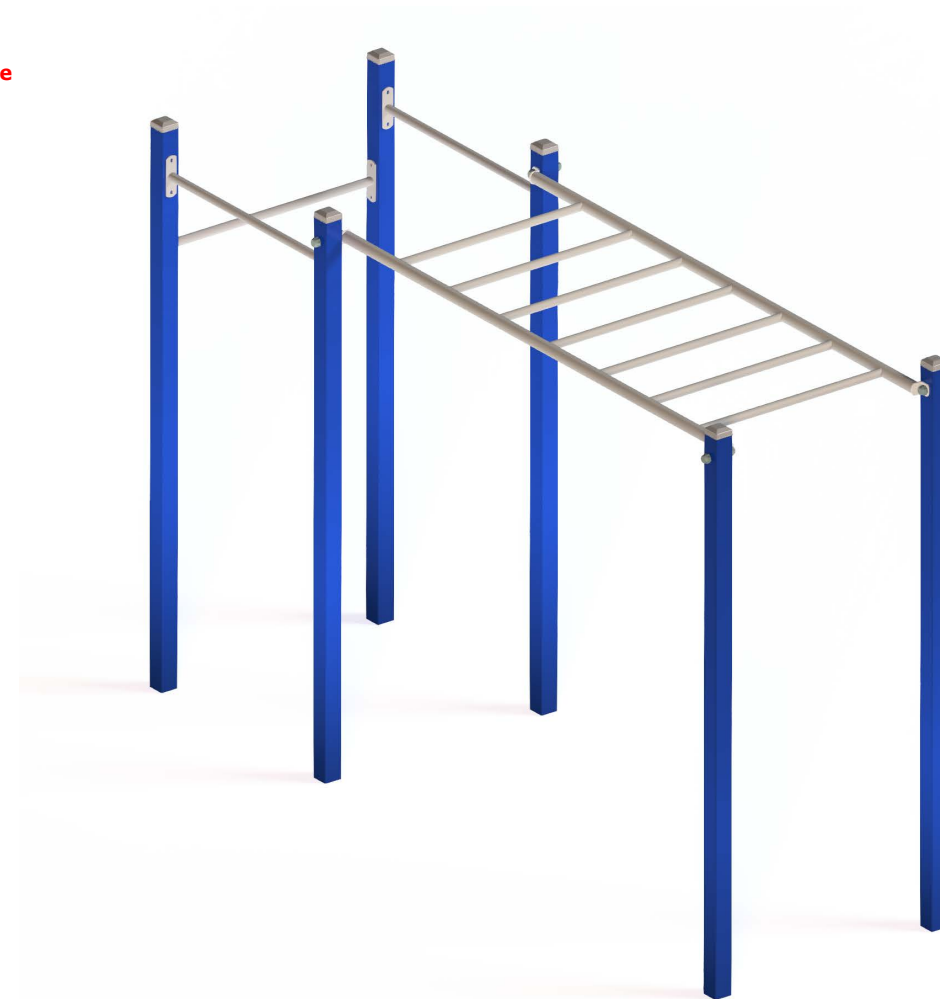

# Max Health - Metal Workout

ZCORD Number

ZCORD Number  
1:50 @ A3

### Fallzones

### Side Elevation

Technical Information	
Main Dimension	7206 x 5106
Total Area	37m2
Max FHO	2200
Heaviest Part	20kg
Compliant to	NZS 5828:2015 AS 4685:2017 EN 1176:2008

REVISION HISTORY			
REV	DESCRIPTION	DATE	BY
1	Creation	29/05/2020	Sam