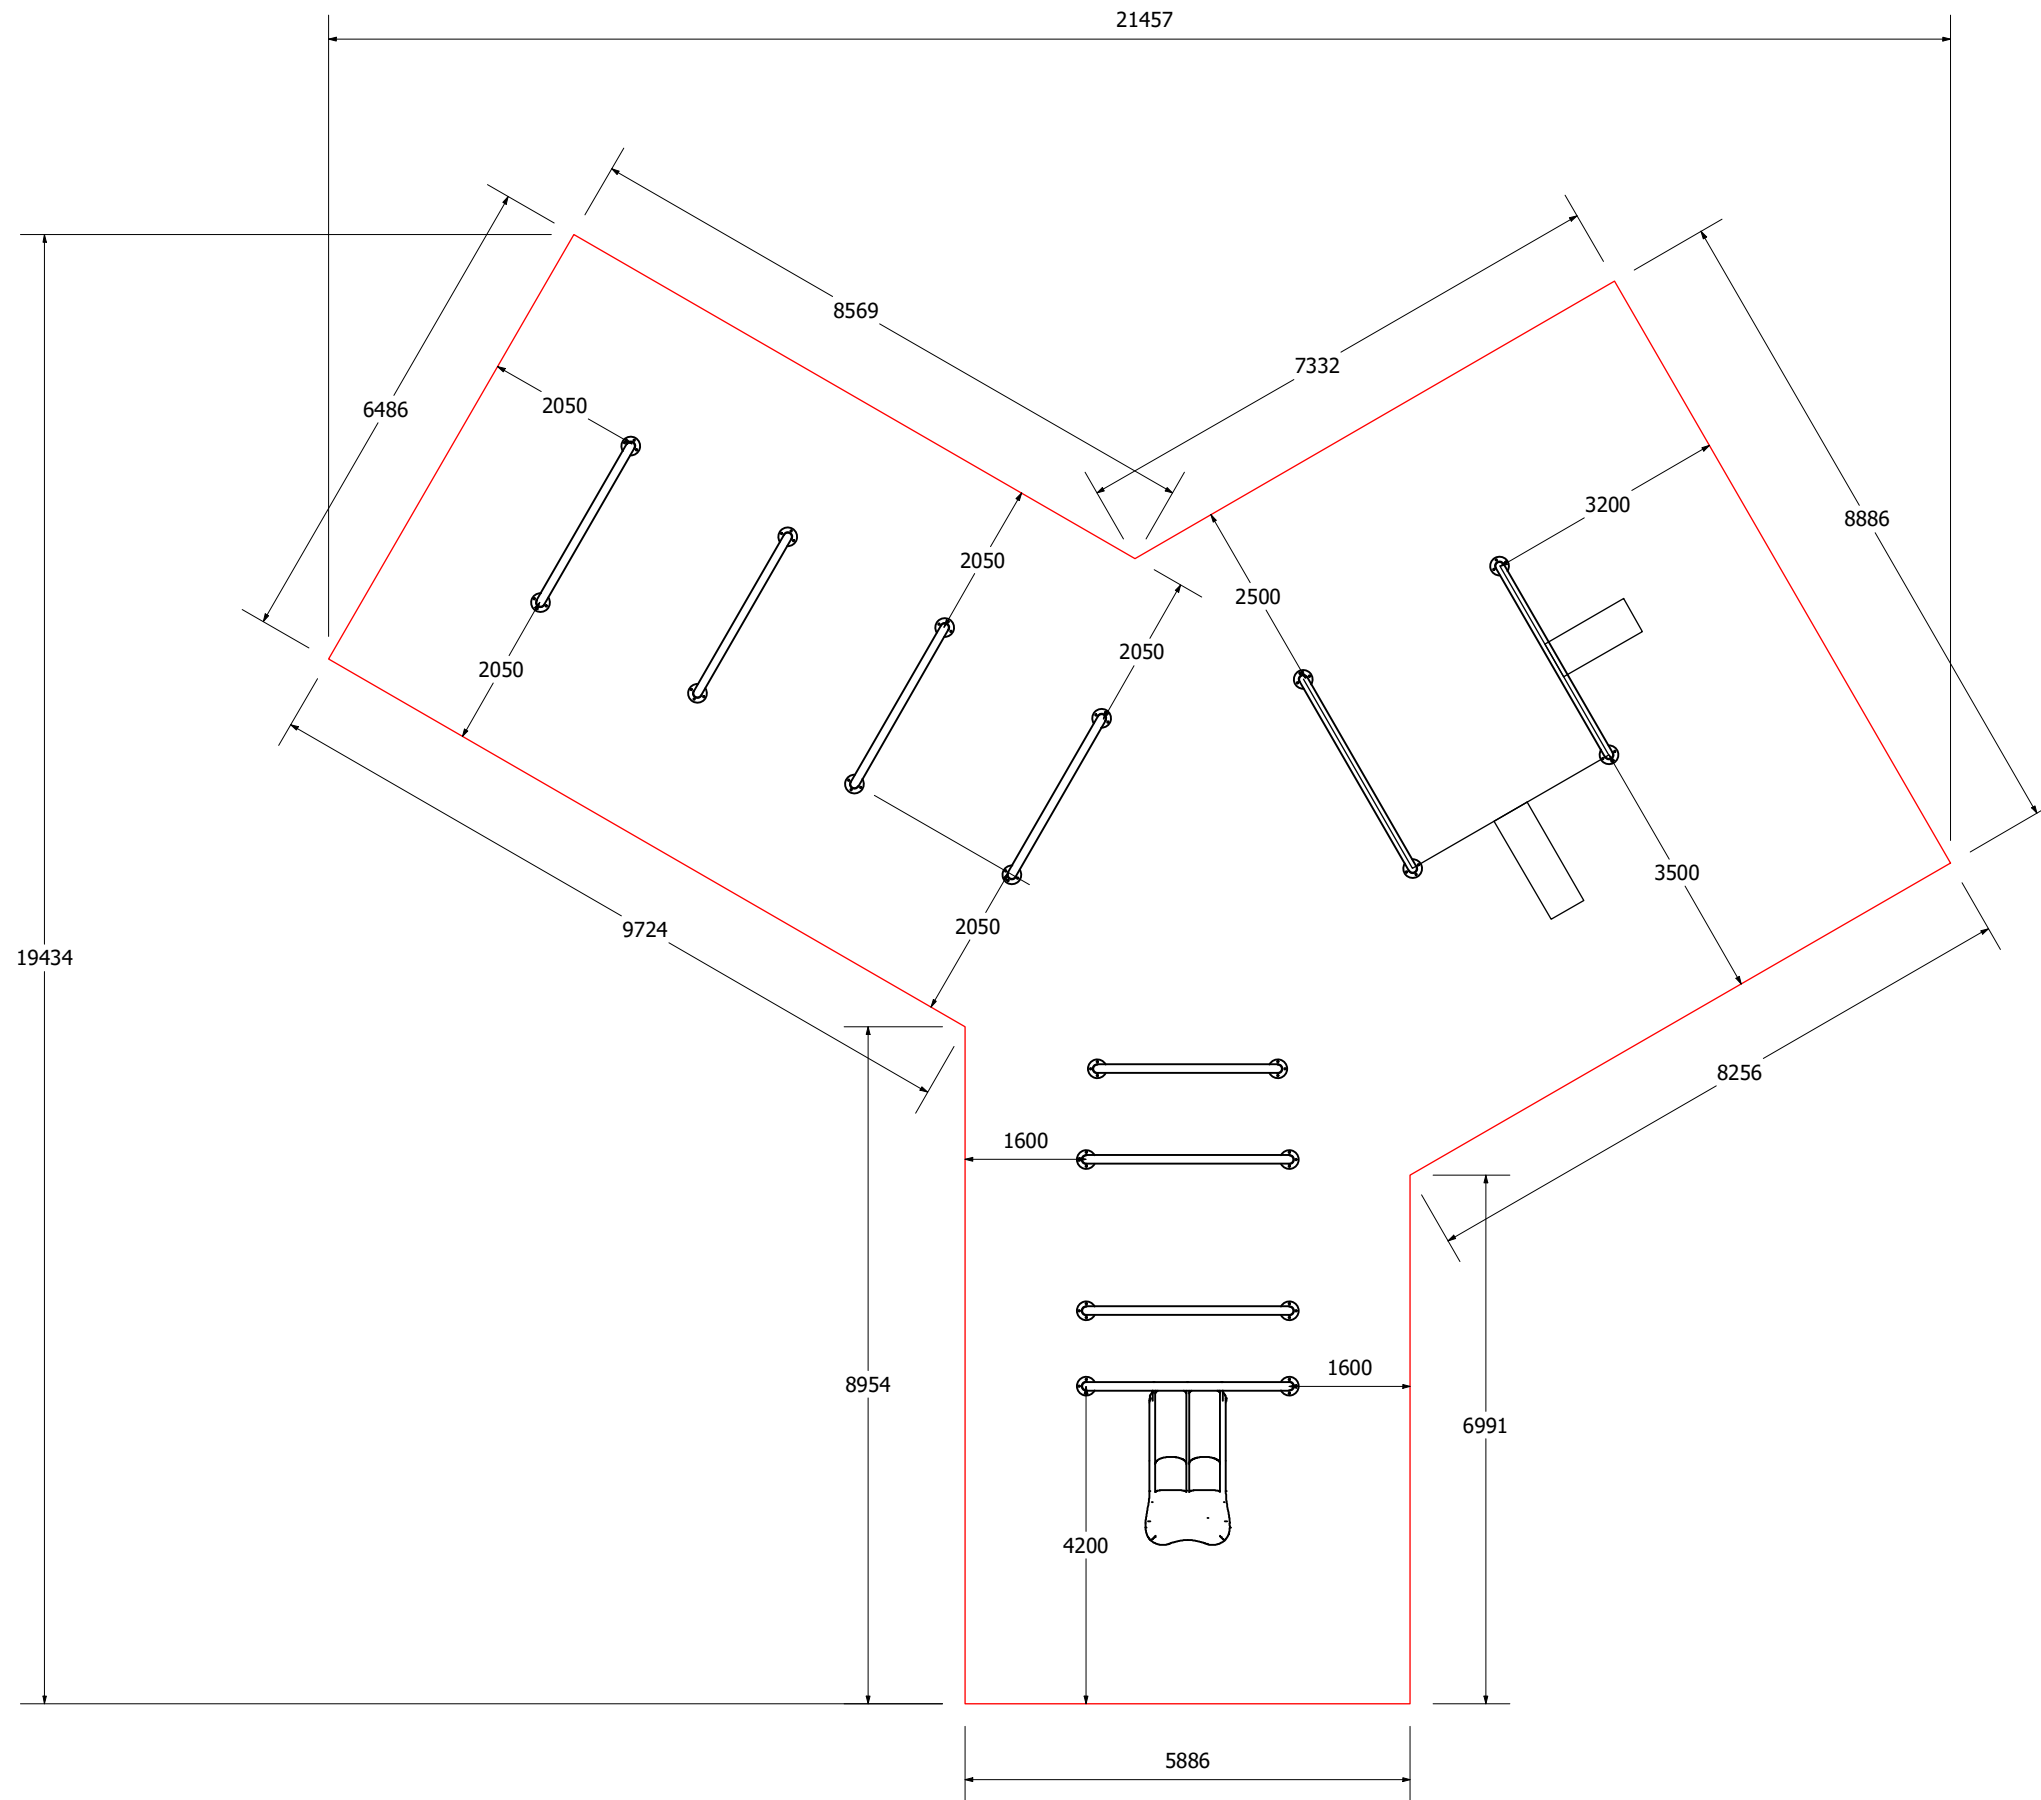

Titan Adventure Course - Windmill

ZCORD Number

Age groups appropriate for:

 Toddlers & Pre-Schoolers

 Primary to Big Kids

 Teenagers to Young Adults

 Whole family / Young at Heart

Titan Adventure Course - Windmill

ZCORD Number

Age groups appropriate for:

Toddlers & Pre-Schoolers

Primary to Big Kids

Teenagers to Young Adults

Whole family / Young at Heart