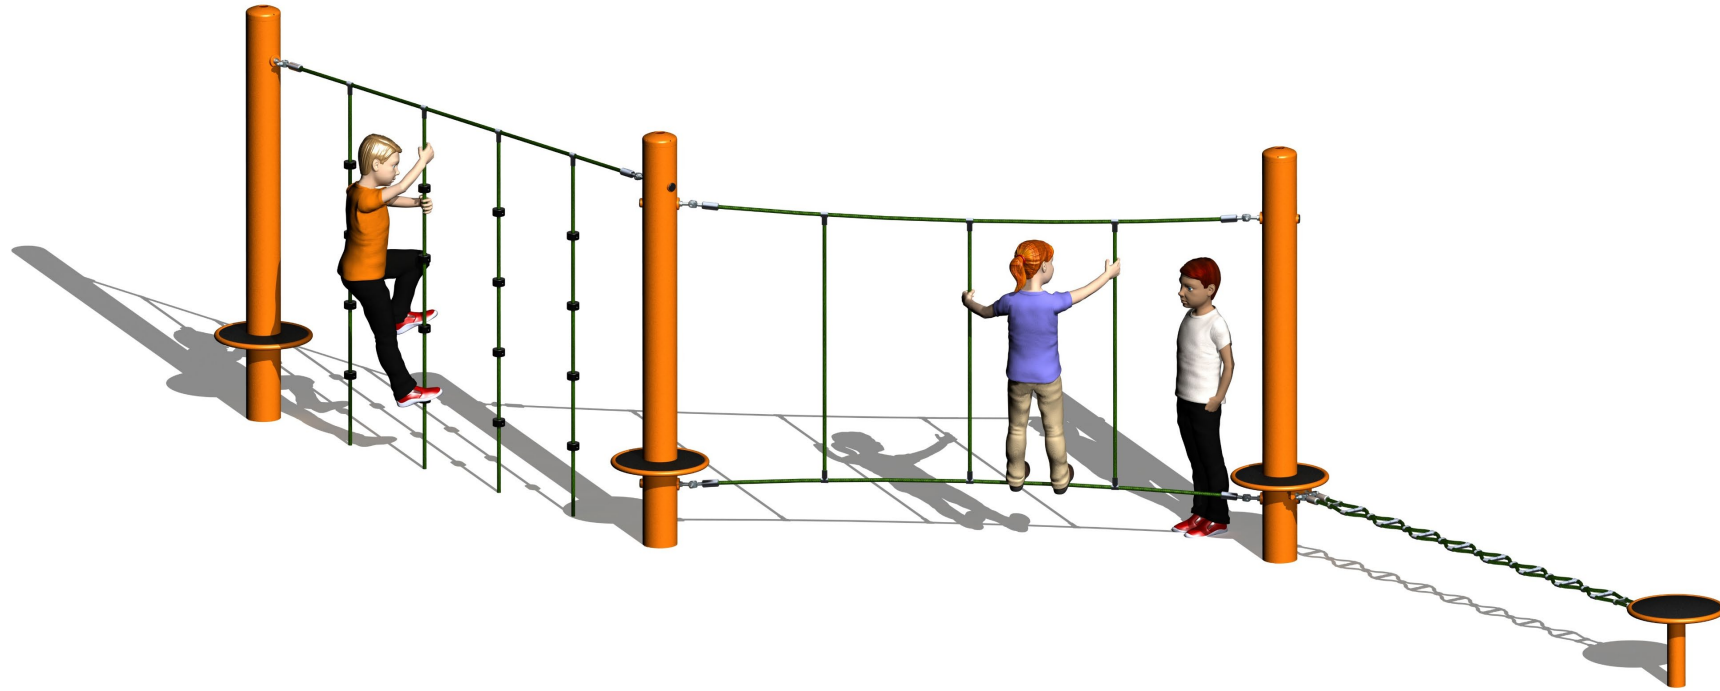

Activity Trail JV1

Technical Information	
Main dimensions	11598mm x 5598mm
Total Area	64m ²
Max FHO	1800mm
Heaviest Part	96kg
Compliant	NZS 5828:2015 AS 4685:2017 EN 1176:2008