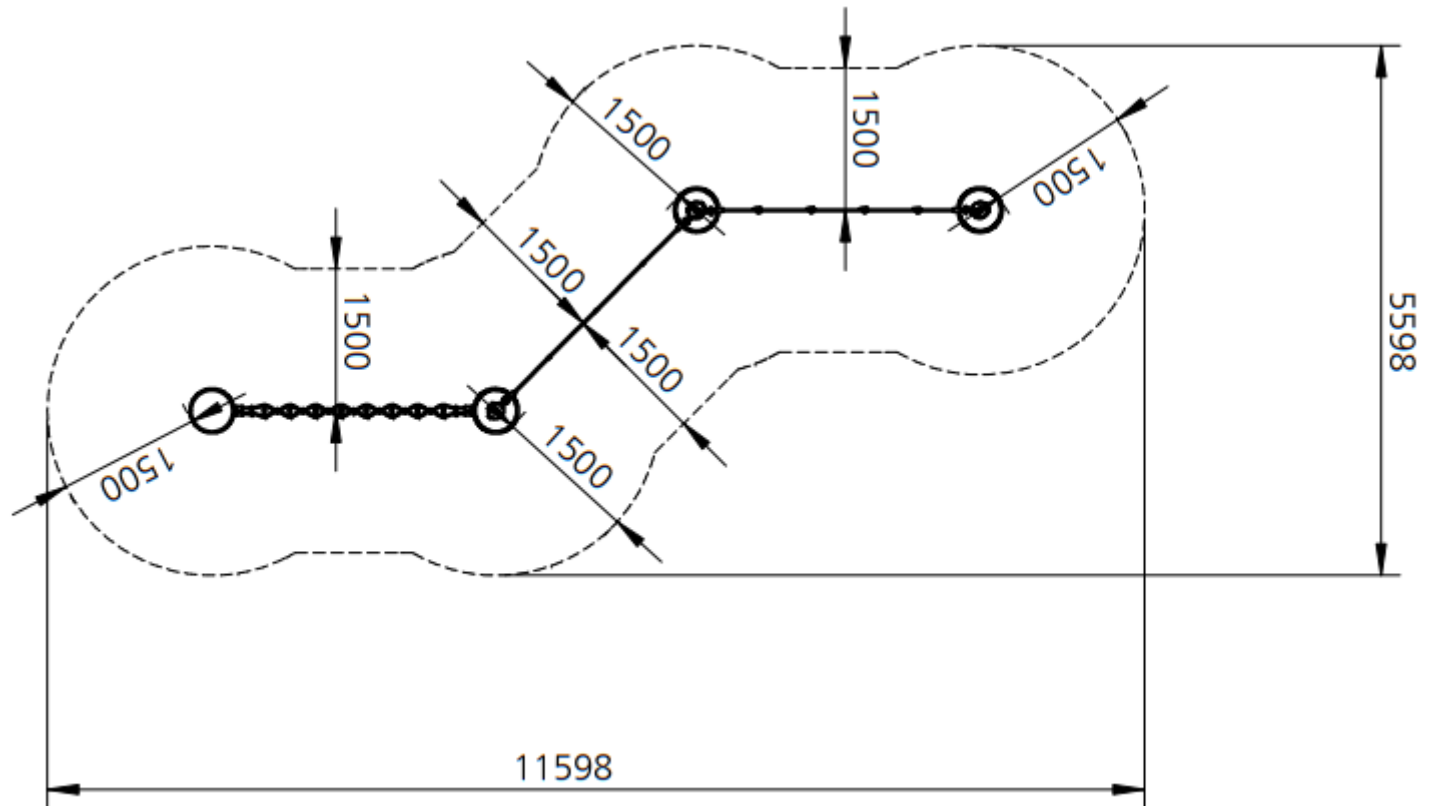

Activity Trail JV1

Technical Information	
Main dimensions	11598mm x 5598mm
Total Area	64m ²
Max FHO	1800mm
Heaviest Part	96kg
Compliant	NZS 5828:2015 AS 4685:2017 EN 1176:2008