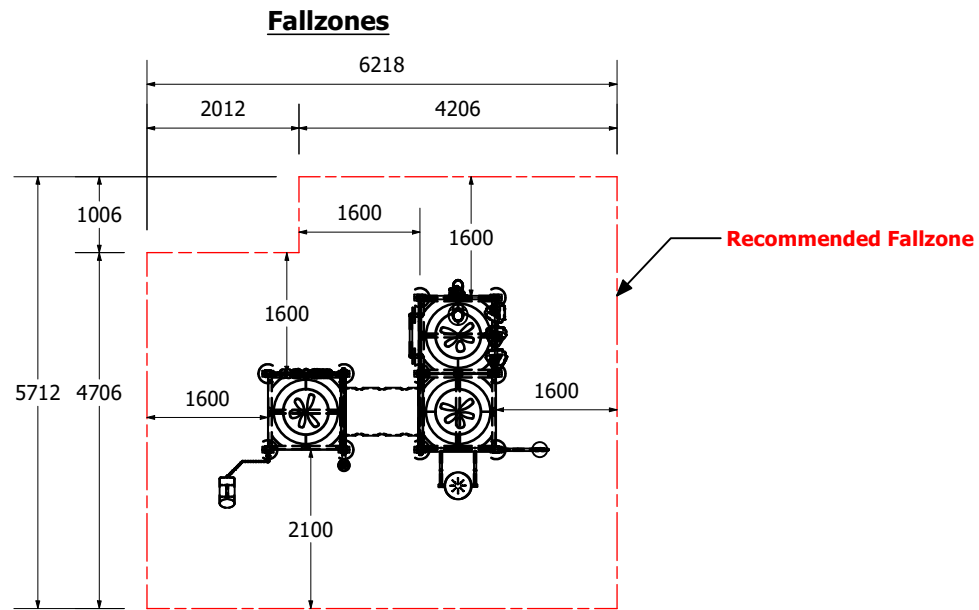

Sandplay Module 227 - MP

ZCORD Number

Sandplay Module 227 - MP

ZCORD Number

ZCORD Number

ZCORD Number
1:100 @ A3

Technical Information	
Main Dimension	6218 x 5712
Total Area	34m ²
Max FHO	900
Heaviest Part	--
Compliant to	NZS 5828:2015 AS 4685:2017 EN 1176:2008