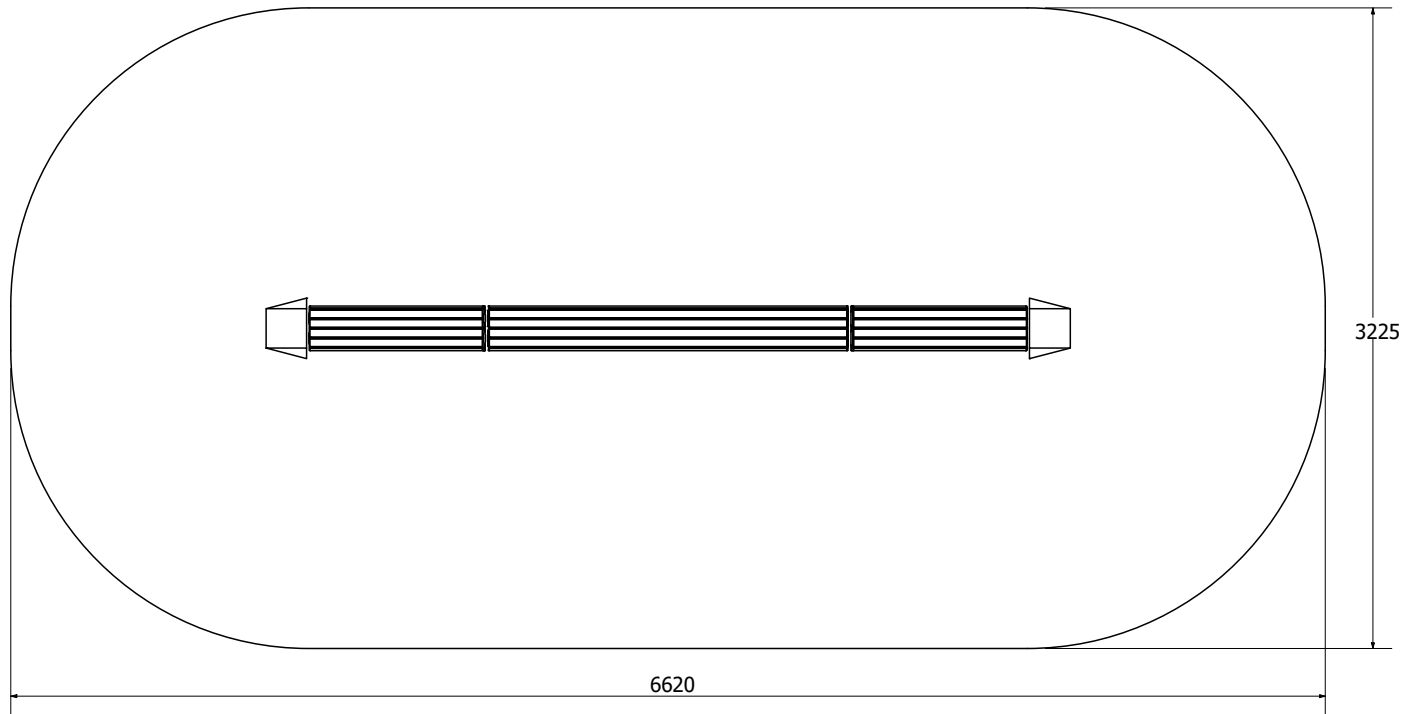

Spring Balance - Bike Mania

Item	Material	Finish
Legs	Galvanized Steel	Powdercoated
Planks	Aluminum	Clear anodized
Spring	Springsteel	