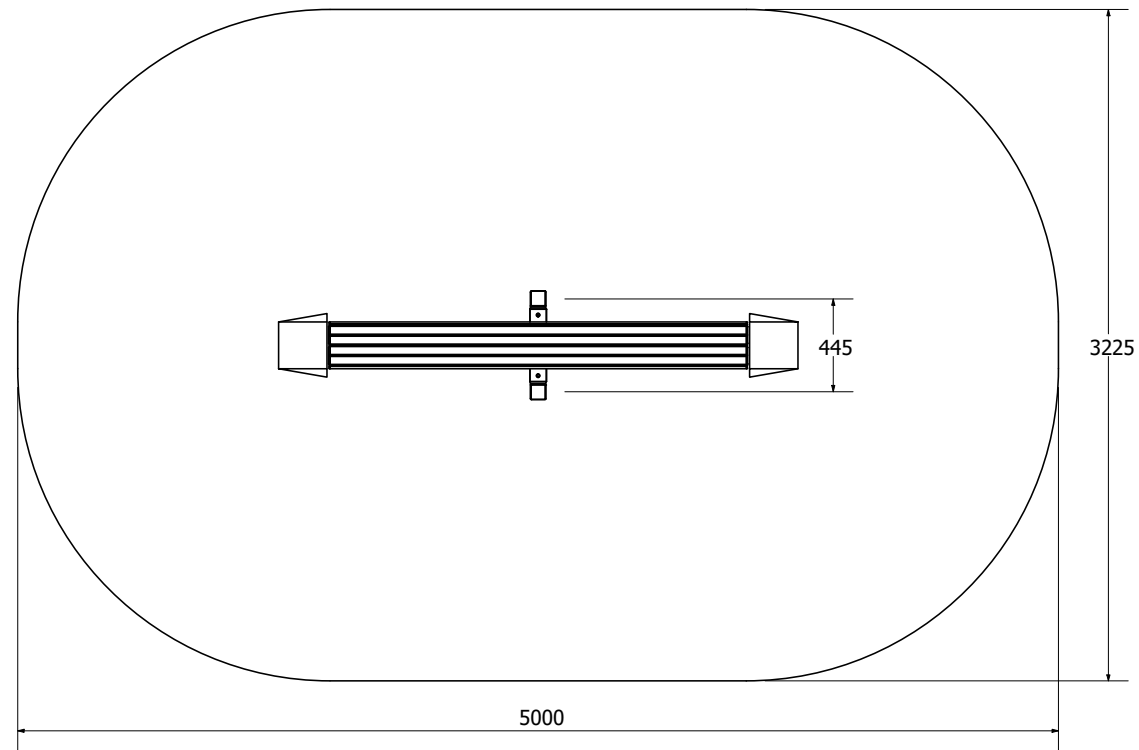

# Tilt Beam - Bike Mania

Item	Material	Finish
Ground Frame	Galvanized Steel	Powdercoated
Planks	Aluminum	Clear anodized