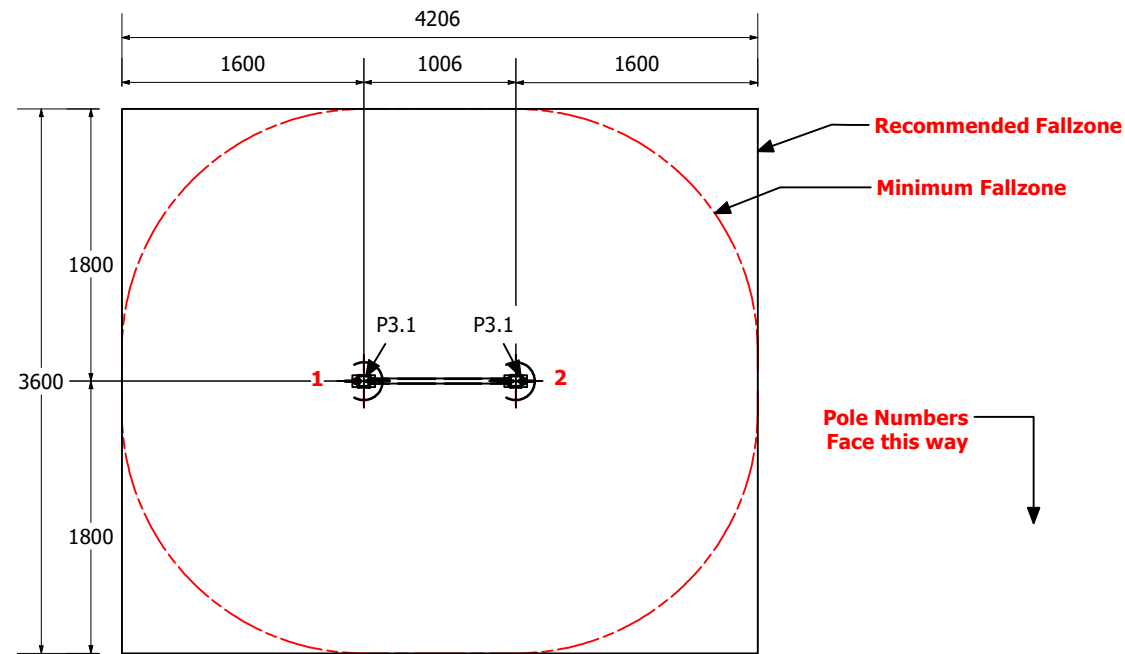

Chin-Up Bar Fitness Station MP

1:50 @ A3

Fallzones

Front View

Technical Information	
Main Dimension	4206 x 3600
Total Area	15 m ²
Max FHO	1800
Heaviest Part	13kg
Compliant to	NZS 5828:2015 AS 4685:2017 EN 1176:2008