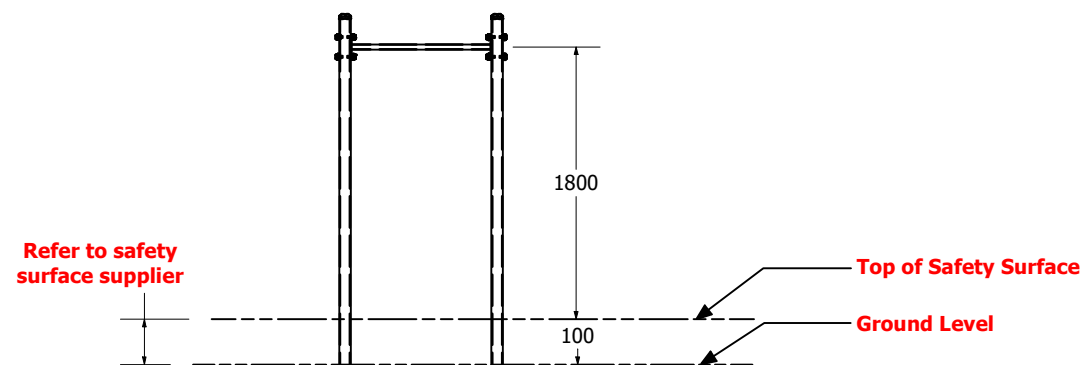

Chin-Up Bar Fitness Station MP

1:50 @ A3

Fallzones

Front View

Technical Information	
Main Dimension	4206 x 3600
Total Area	15 m ²
Max FHO	1800
Heaviest Part	13kg
Compliant to	NZS 5828:2015 AS 4685:2017 EN 1176:2008