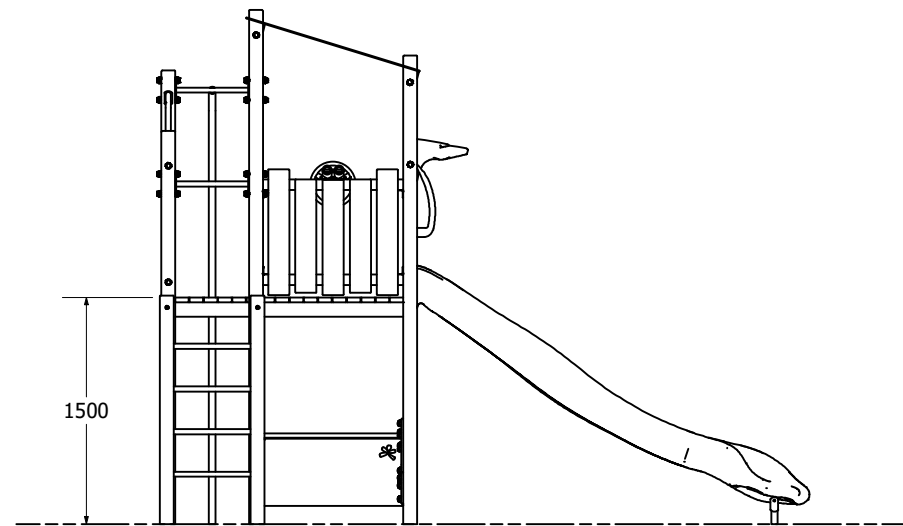

Toddler Series 160 - Devon

Toddler Series 160 - Devon

Toddler Series 160 - Devon

Technical Information	
Main Dimension	7900 x 5220mm
Total Area	35m ²
Max FHO	1500mm
Heaviest Part	N/A
Compliant to	NZS 5828:2015 AS 4685:2017 EN 1176:2008