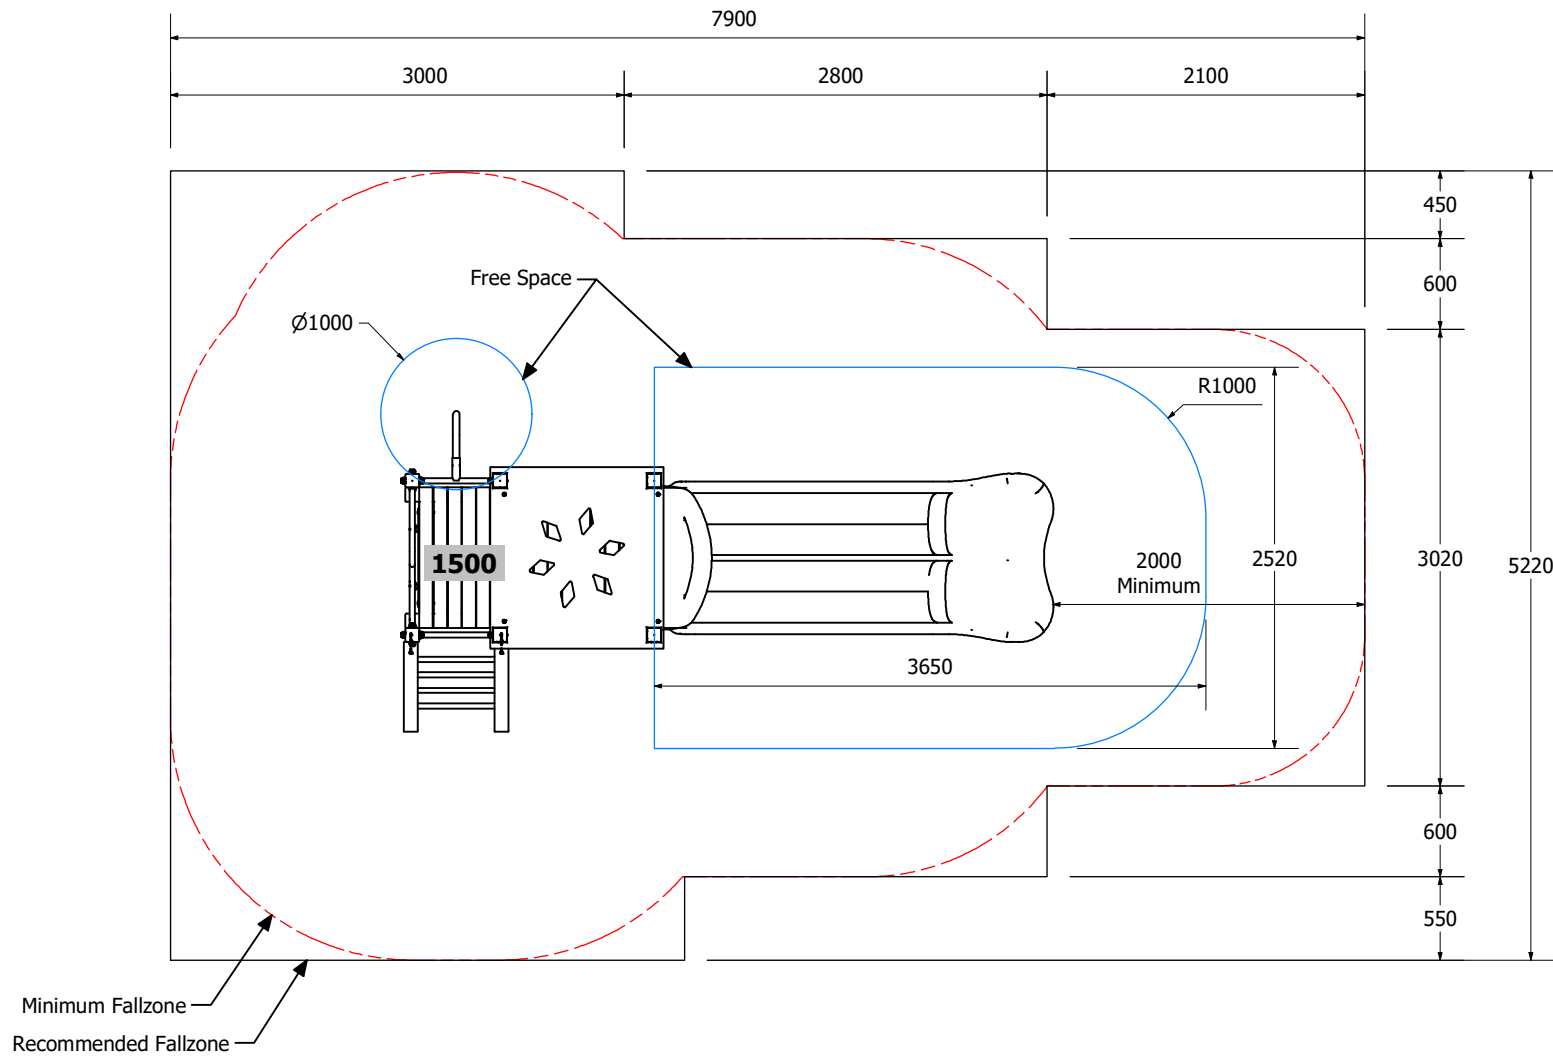

Toddler Series 160 - Devon

Toddler Series 160 - Devon

Toddler Series 160 - Devon

Technical Information	
Main Dimension	7900 x 5220mm
Total Area	35m ²
Max FHO	1500mm
Heaviest Part	N/A
Compliant to	NZS 5828:2015 AS 4685:2017 EN 1176:2008