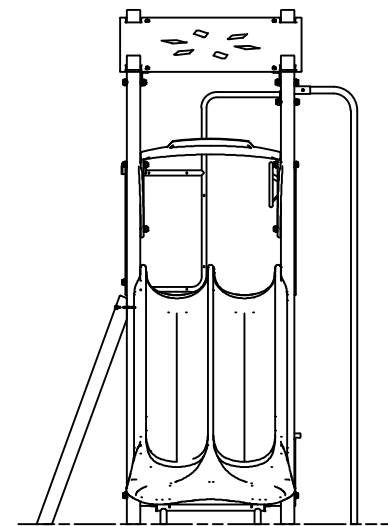

Toddler Series 160 - Devon

Toddler Series 160 - Devon

Toddler Series 160 - Devon

Technical Information	
Main Dimension	7900 x 5220mm
Total Area	35m ²
Max FHO	1500mm
Heaviest Part	N/A
Compliant to	NZS 5828:2015 AS 4685:2017 EN 1176:2008