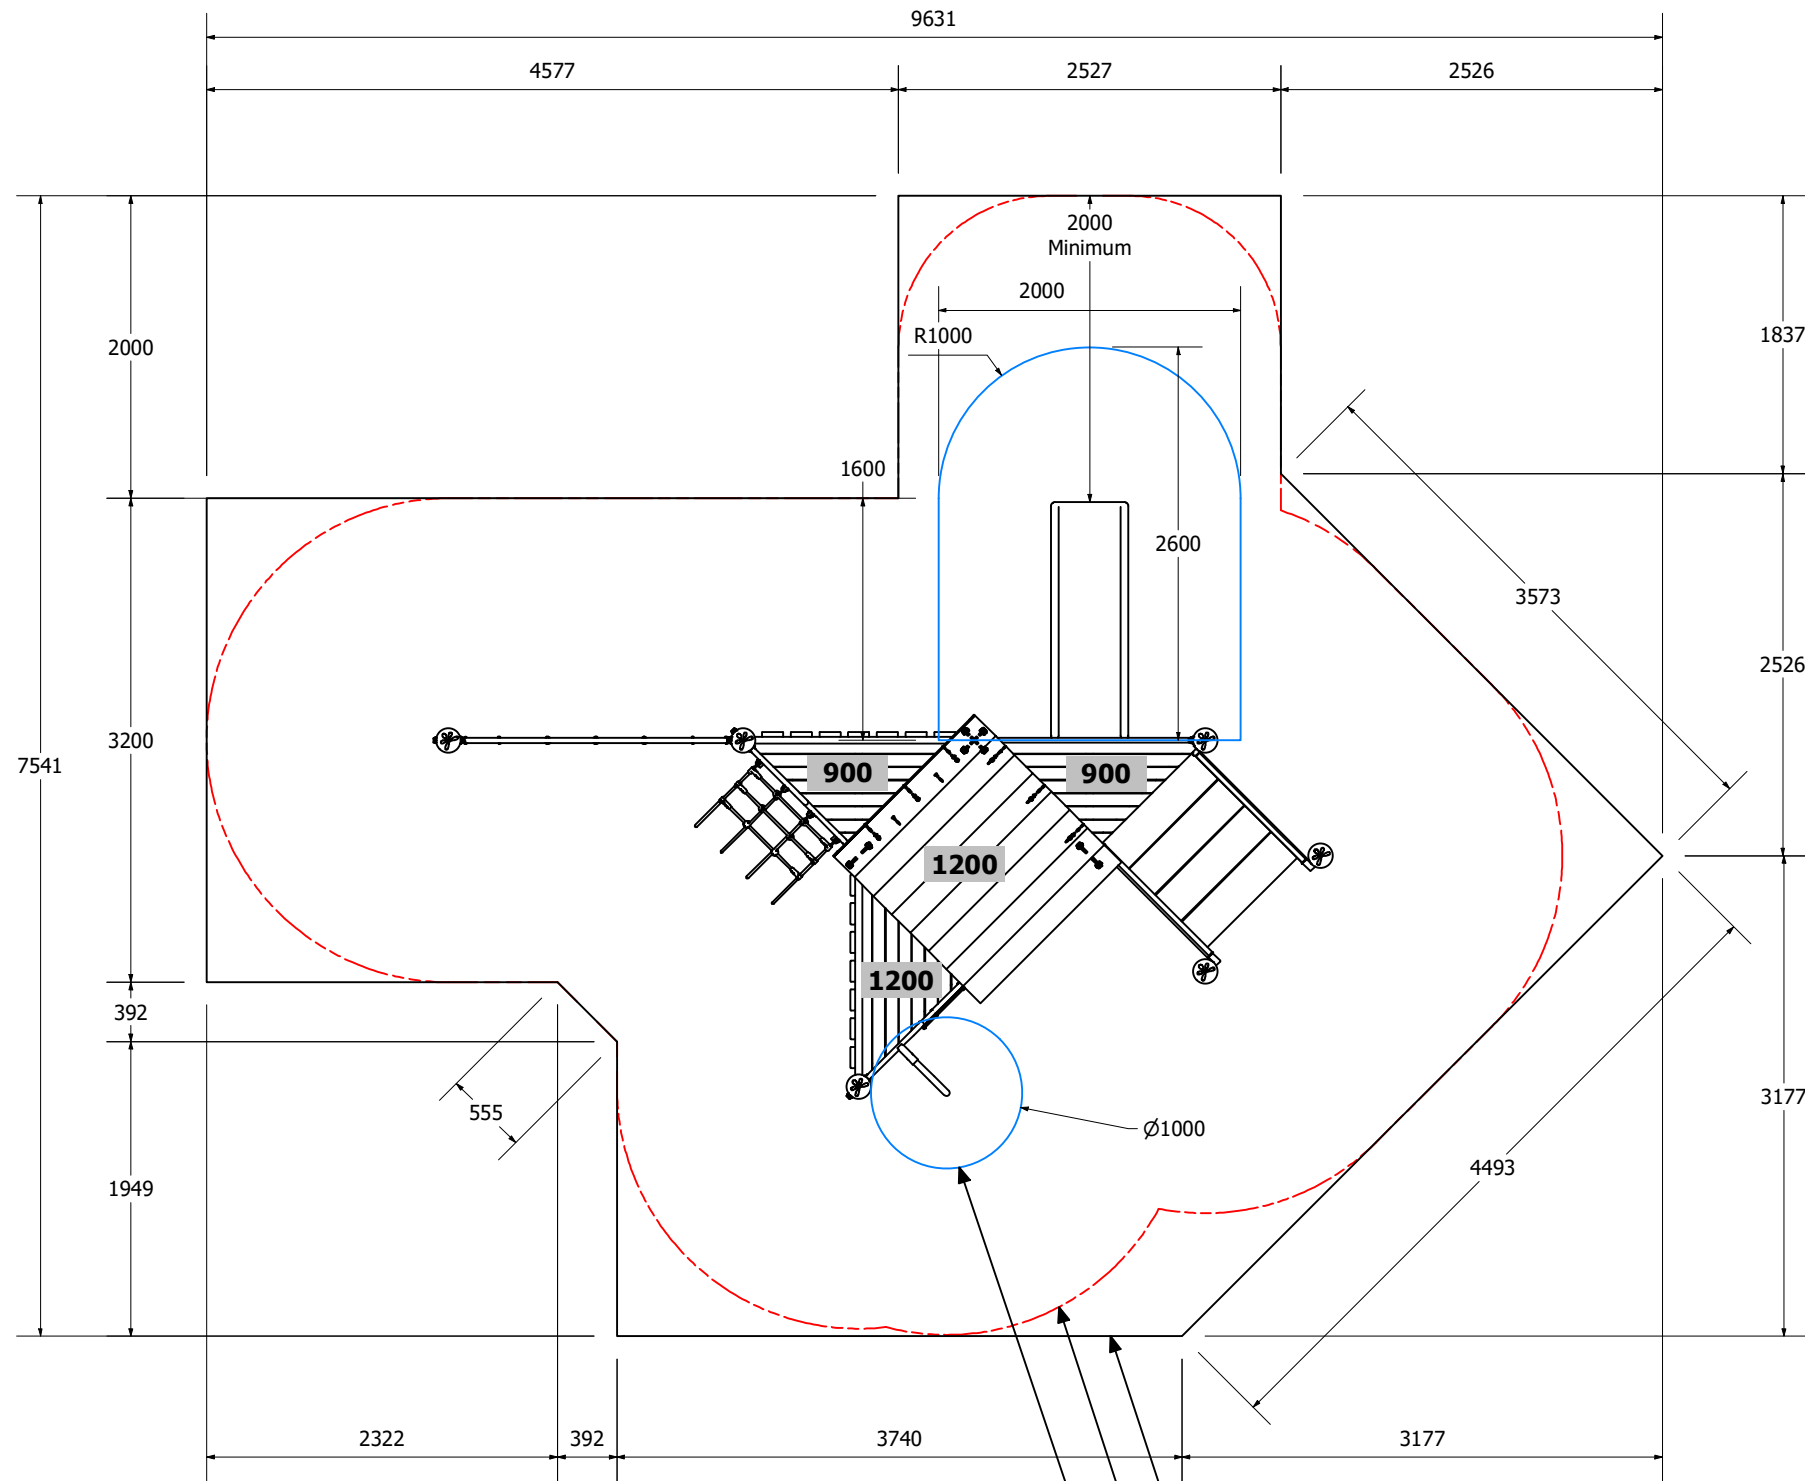

Toddler Series 162 - Sussex

Toddler Series 162 - Sussex

Toddler Series 162 - Sussex

Technical Information	
Main Dimension	9624 x 7541mm
Total Area	45m ²
Max FHO	1200mm
Heaviest Part	N/A
Compliant to	NZS 5828:2015 AS 4685:2017 EN 1176:2008

Recommended Fallzone
Minimum Fallzone
Free Space