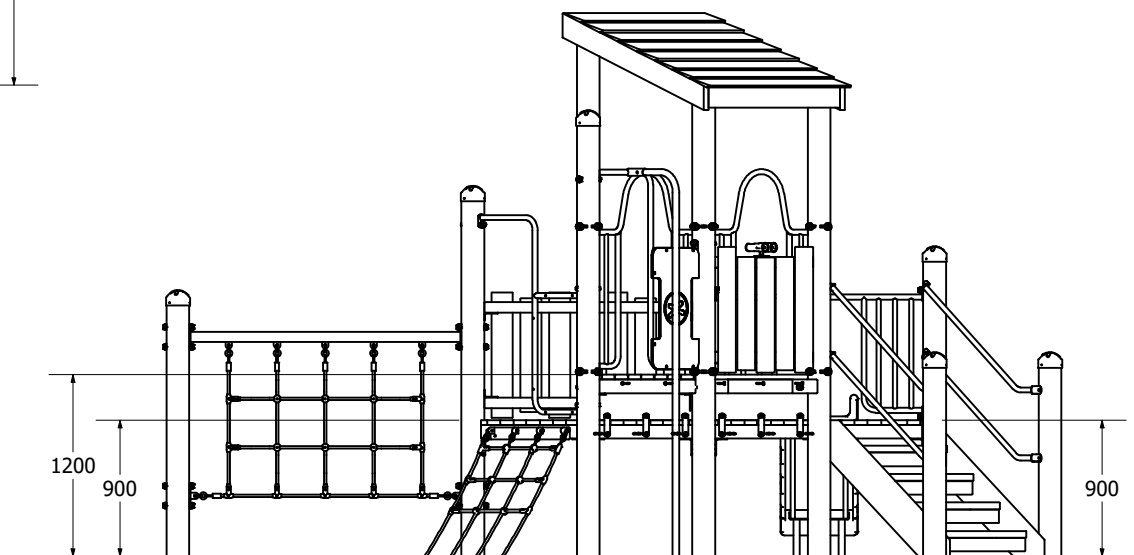

Toddler Series 162 - Sussex

Toddler Series 162 - Sussex

Toddler Series 162 - Sussex

Technical Information	
Main Dimension	9624 x 7541mm
Total Area	45m ²
Max FHO	1200mm
Heaviest Part	N/A
Compliant to	NZS 5828:2015 AS 4685:2017 EN 1176:2008

Recommended Fallzone
Minimum Fallzone
Free Space