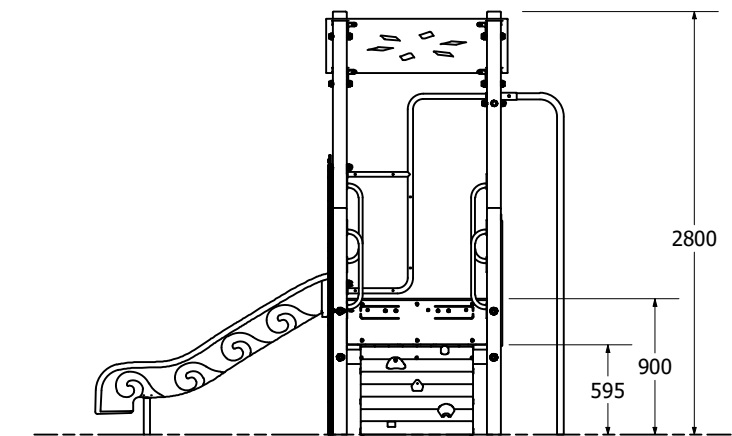

# Toddler 164 - Rocket Launch

Technical Information	
Main Dimension	6720 x 6440mm
Total Area	35m2
Max FHO	900mm
Heaviest Part	N/A
Compliant to	NZS 5828:2015 AS 4685:2017 EN 1176:2008