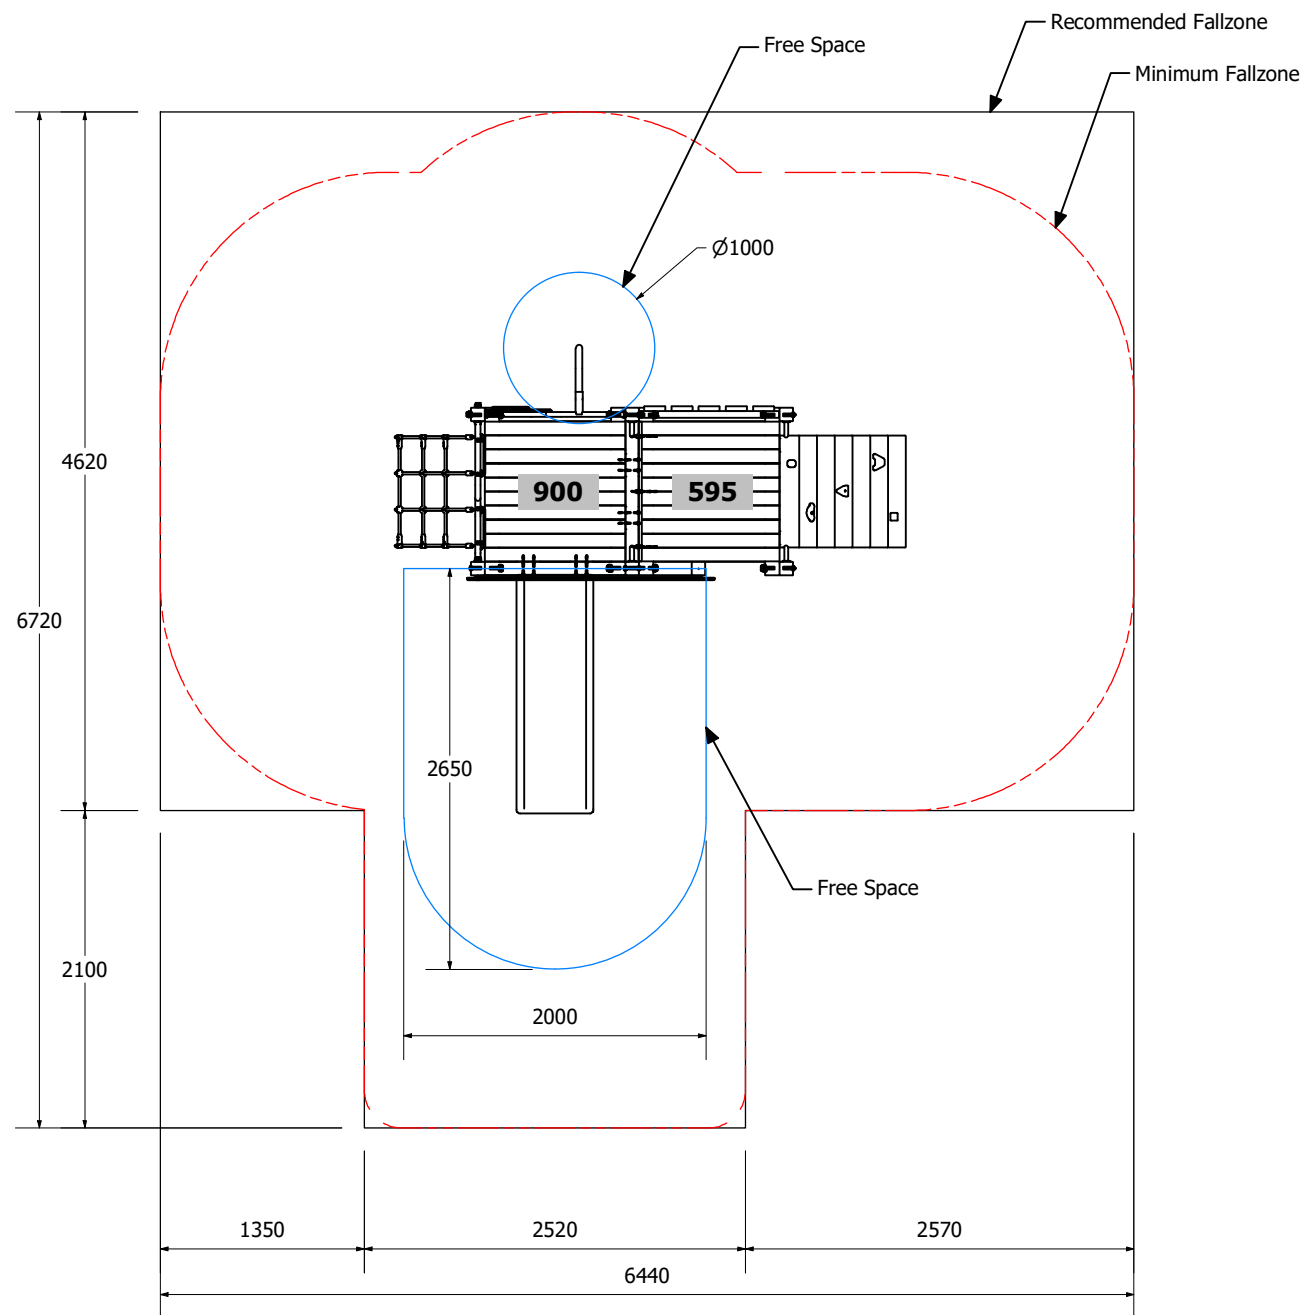

# Toddler 164 - Rocket Launch

# Toddler 164 - Rocket Launch

Technical Information	
Main Dimension	6720 x 6440mm
Total Area	35m2
Max FHO	900mm
Heaviest Part	N/A
Compliant to	NZS 5828:2015 AS 4685:2017 EN 1176:2008