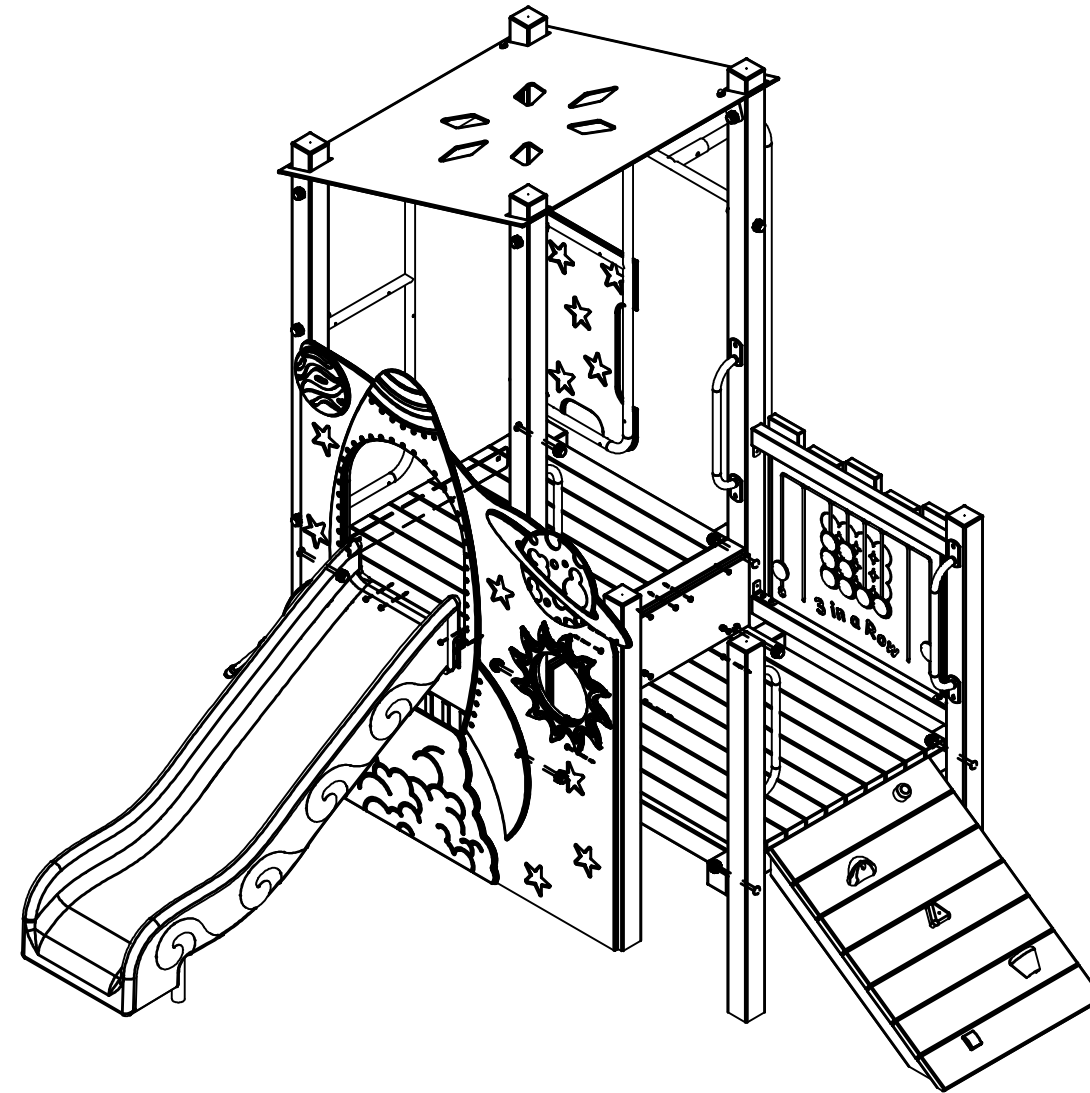

# Toddler 164 - Rocket Launch

# Toddler 164 - Rocket Launch

Technical Information	
Main Dimension	6720 x 6440mm
Total Area	35m2
Max FHO	900mm
Heaviest Part	N/A
Compliant to	NZS 5828:2015 AS 4685:2017 EN 1176:2008