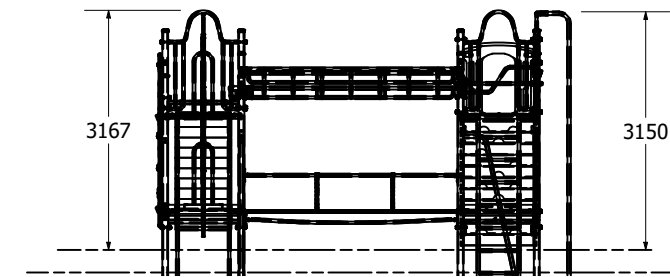

## Fallzones

Right Elevation

Front Elevation

Technical Information	
Main Dimension	14514 x 9612
Total Area	140m2
Max FHO	2500
Heaviest Part	70kg
Compliant to	NZS 5828:2015 AS 4685:2017 EN 1176:2008

REVISION HISTORY			
REV	DESCRIPTION	DATE	BY
3	Creation	30/01/2020	Sam