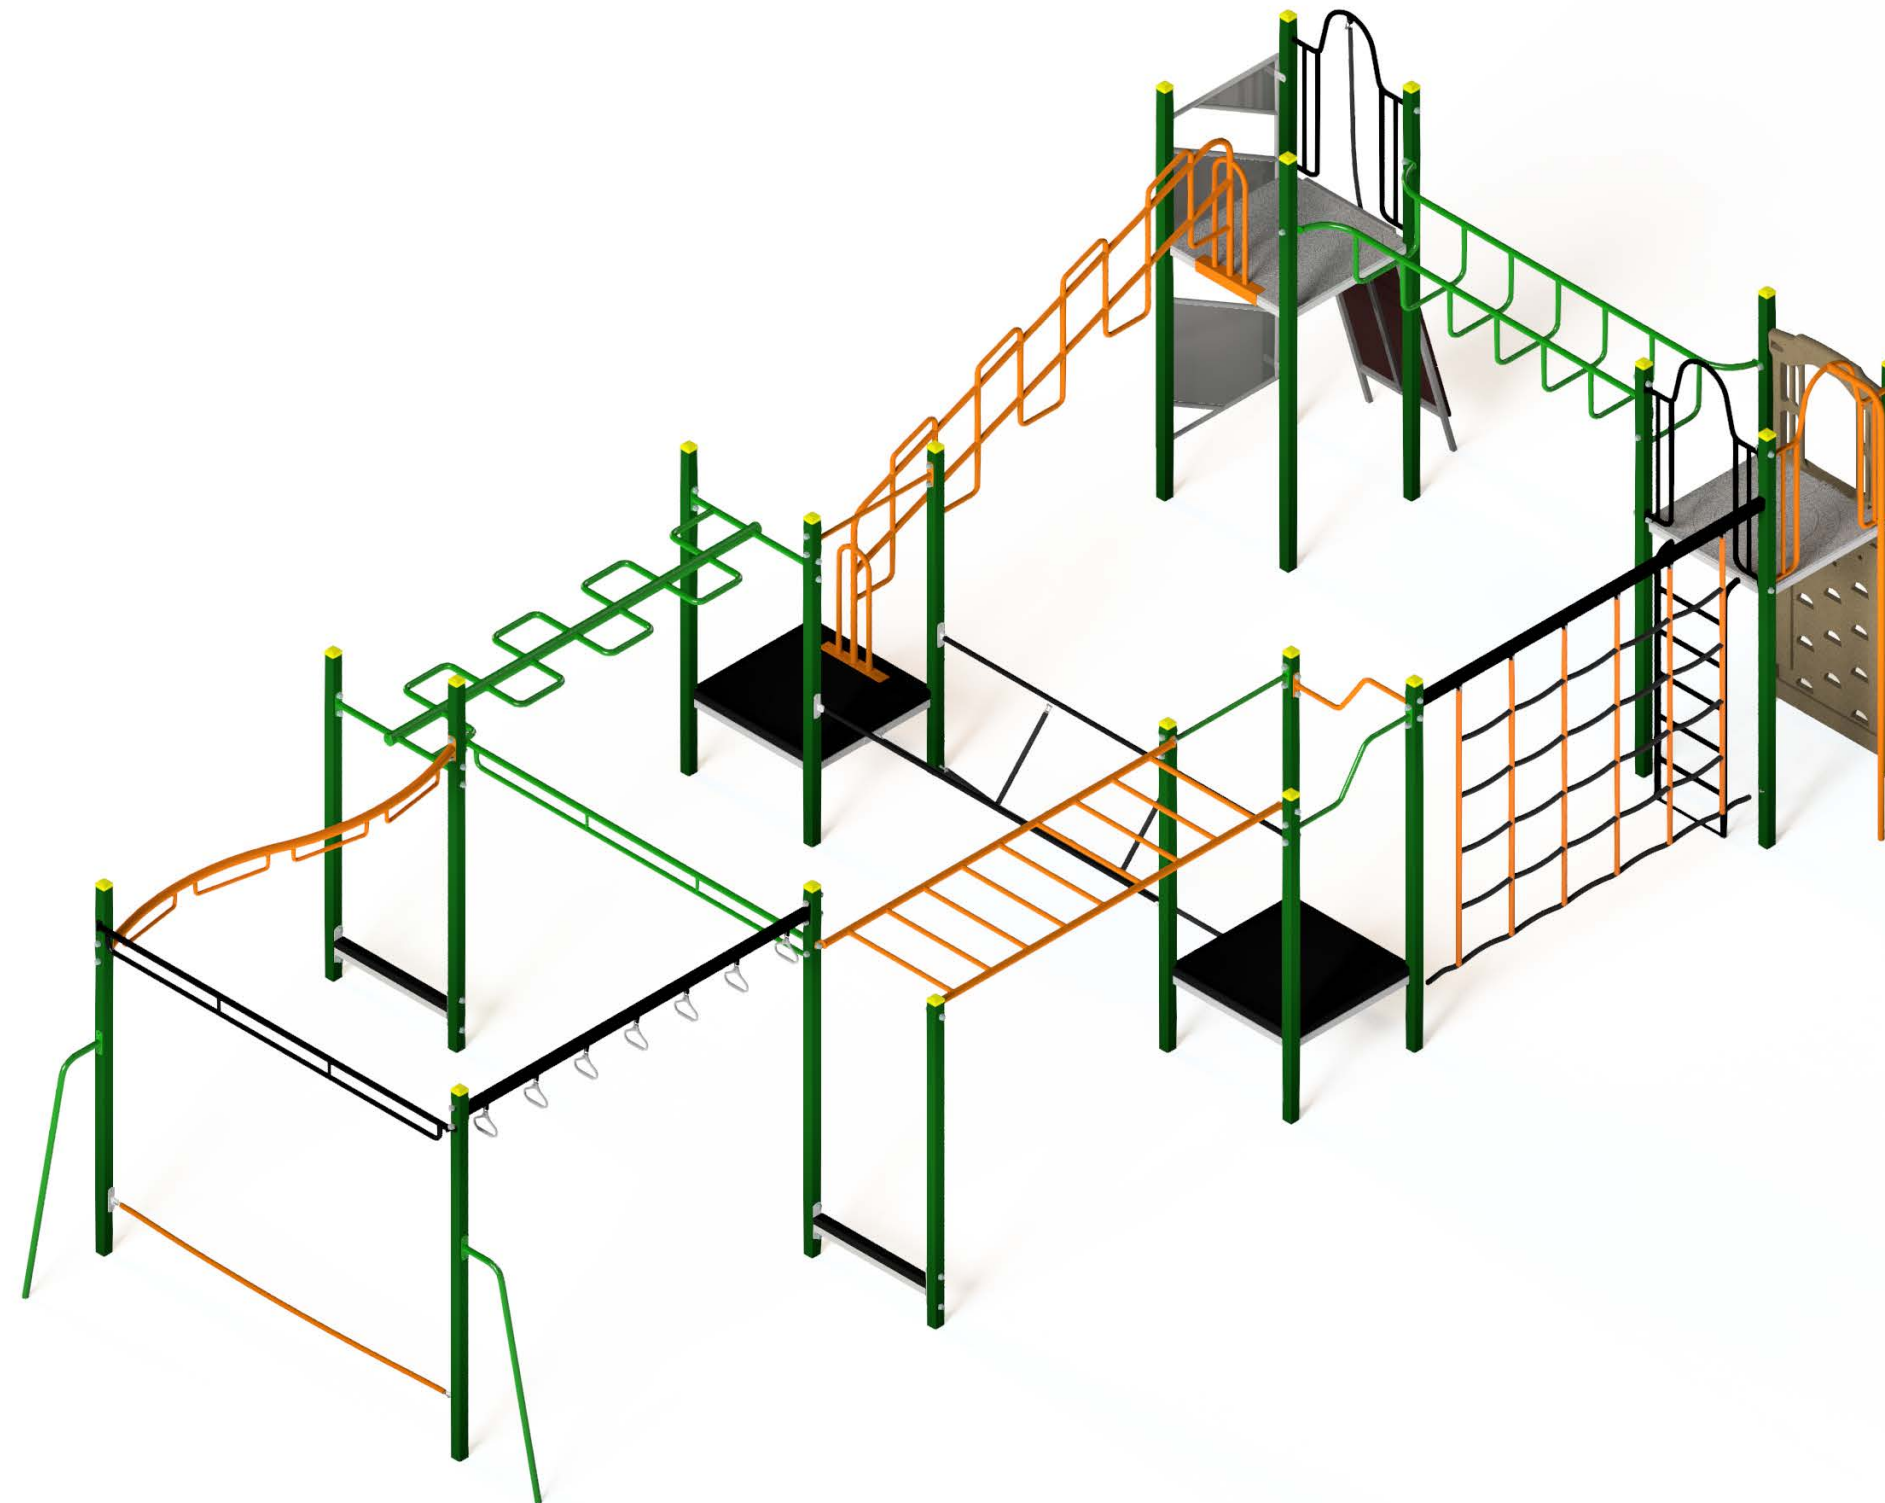

# Broadhurst 710 MP

Front view

Age groups appropriate for:

 Toddlers & Pre-Schoolers

 Primary to Big Kids

 Teenagers to Young Adults

 Whole family / Young at Heart

# Broadhurst 710 MP

Rear view

Age groups appropriate for:

 Toddlers & Pre-Schoolers

 Primary to Big Kids

 Teenagers to Young Adults

 Whole family / Young at Heart

## Fallzones

Right Elevation

Front Elevation

Technical Information	
Main Dimension	14514 x 9612
Total Area	140m2
Max FHO	2500
Heaviest Part	70kg
Compliant to	NZS 5828:2015 AS 4685:2017 EN 1176:2008

REVISION HISTORY			
REV	DESCRIPTION	DATE	BY
3	Creation	30/01/2020	Sam