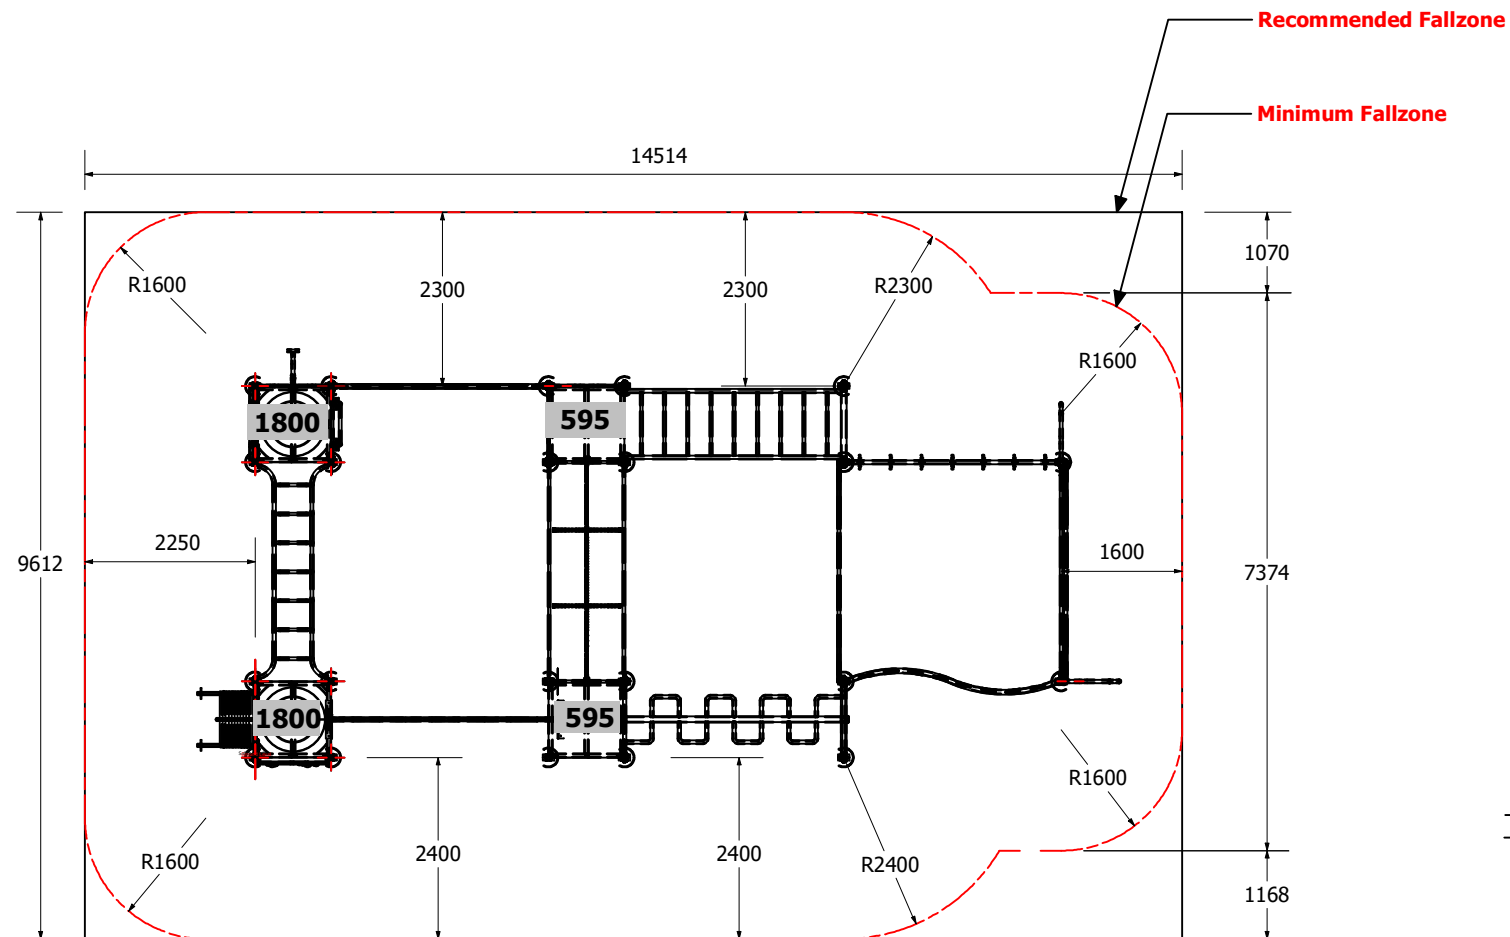

## Fallzones

Right Elevation

Front Elevation

Technical Information	
Main Dimension	14514 x 9612
Total Area	140m2
Max FHO	2500
Heaviest Part	70kg
Compliant to	NZS 5828:2015 AS 4685:2017 EN 1176:2008

REVISION HISTORY			
REV	DESCRIPTION	DATE	BY
3	Creation	30/01/2020	Sam