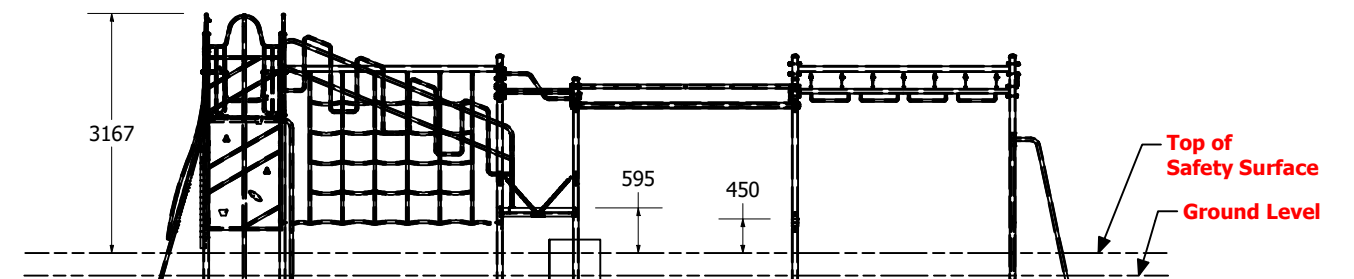

## Fallzones

Right Elevation

Front Elevation

Technical Information	
Main Dimension	14514 x 9612
Total Area	140m2
Max FHO	2500
Heaviest Part	70kg
Compliant to	NZS 5828:2015 AS 4685:2017 EN 1176:2008

REVISION HISTORY			
REV	DESCRIPTION	DATE	BY
3	Creation	30/01/2020	Sam