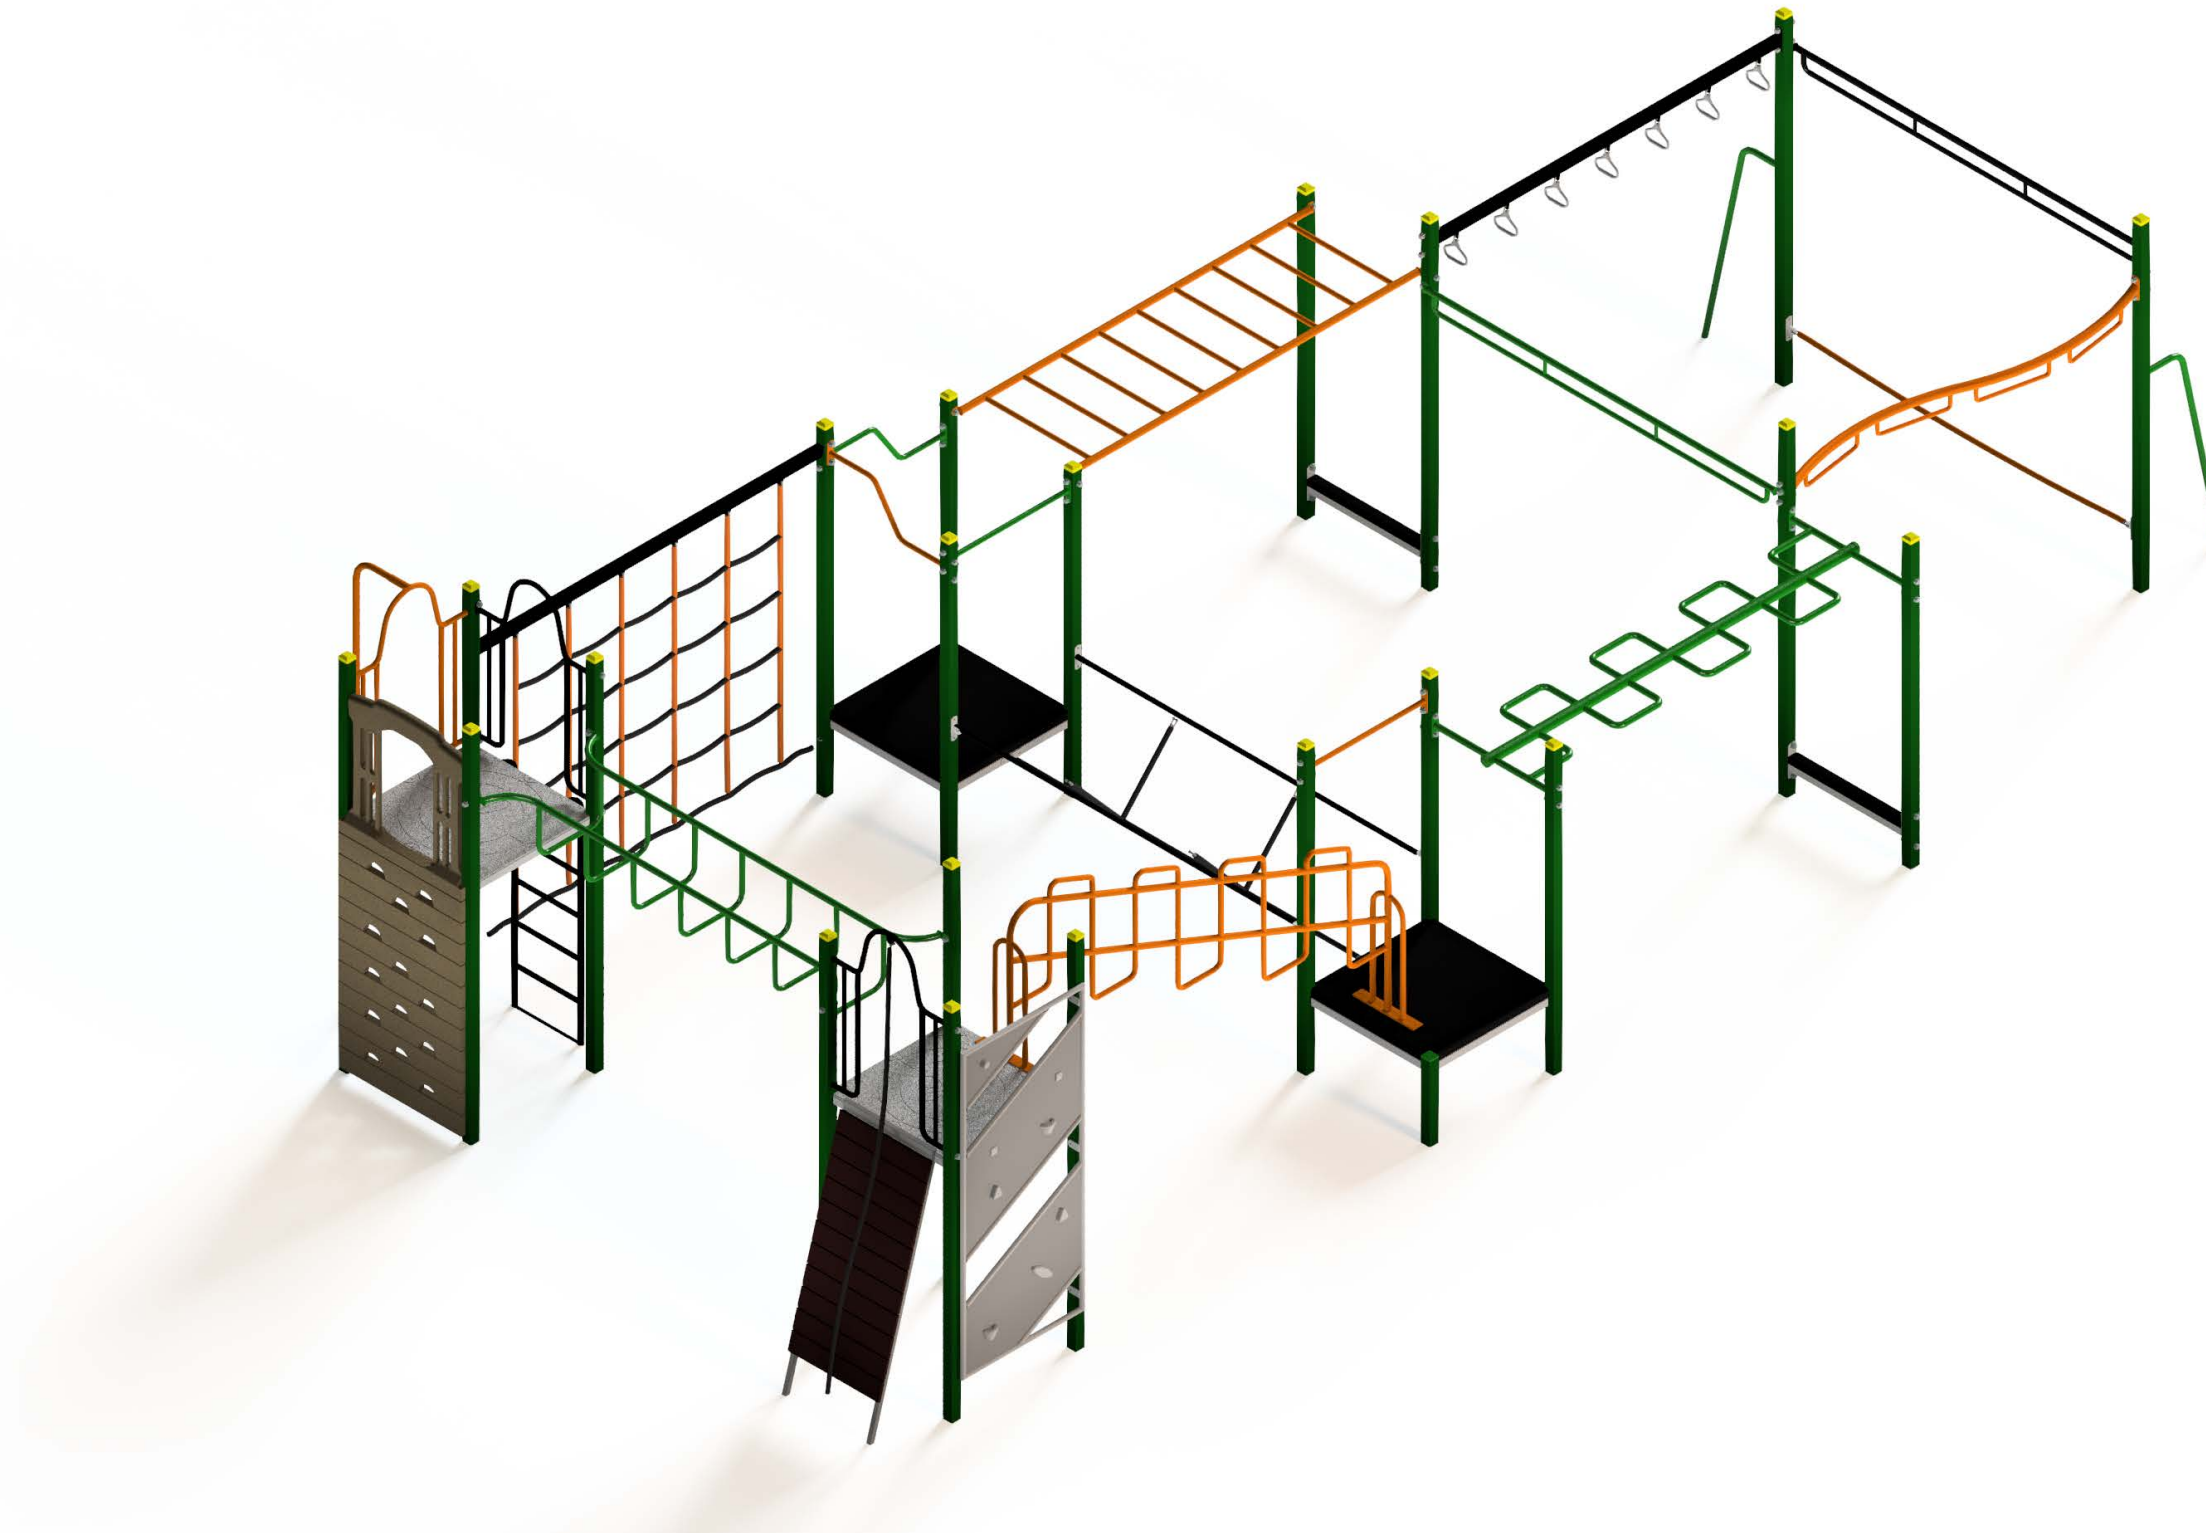

# Broadhurst 710 MP

Front view

Age groups appropriate for:

 Toddlers & Pre-Schoolers

 Primary to Big Kids

 Teenagers to Young Adults

 Whole family / Young at Heart

# Broadhurst 710 MP

Rear view

Age groups appropriate for:

 Toddlers & Pre-Schoolers

 Primary to Big Kids

 Teenagers to Young Adults

 Whole family / Young at Heart

## Fallzones

Right Elevation

Front Elevation

Technical Information	
Main Dimension	14514 x 9612
Total Area	140m2
Max FHO	2500
Heaviest Part	70kg
Compliant to	NZS 5828:2015 AS 4685:2017 EN 1176:2008

REVISION HISTORY			
REV	DESCRIPTION	DATE	BY
3	Creation	30/01/2020	Sam