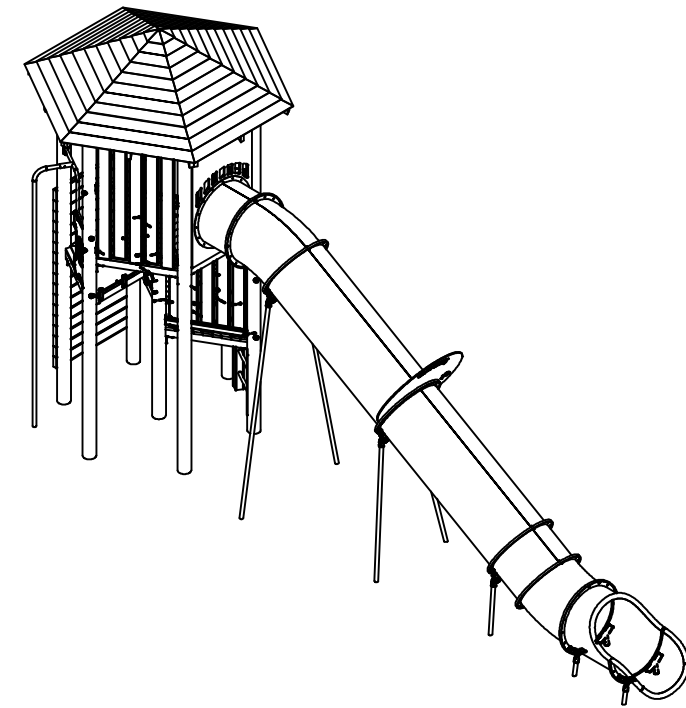

# Activity Hex Tower 8101

# Activity Hex Tower 8101

Technical Information	
Main Dimension	13571 x 6360mm
Total Area	71m <sup>2</sup>
Max FHOE	2800mm
Heaviest Part	N/A
Compliant to	NZS 5828:2015 AS 4685:(series) EN 1176:2008