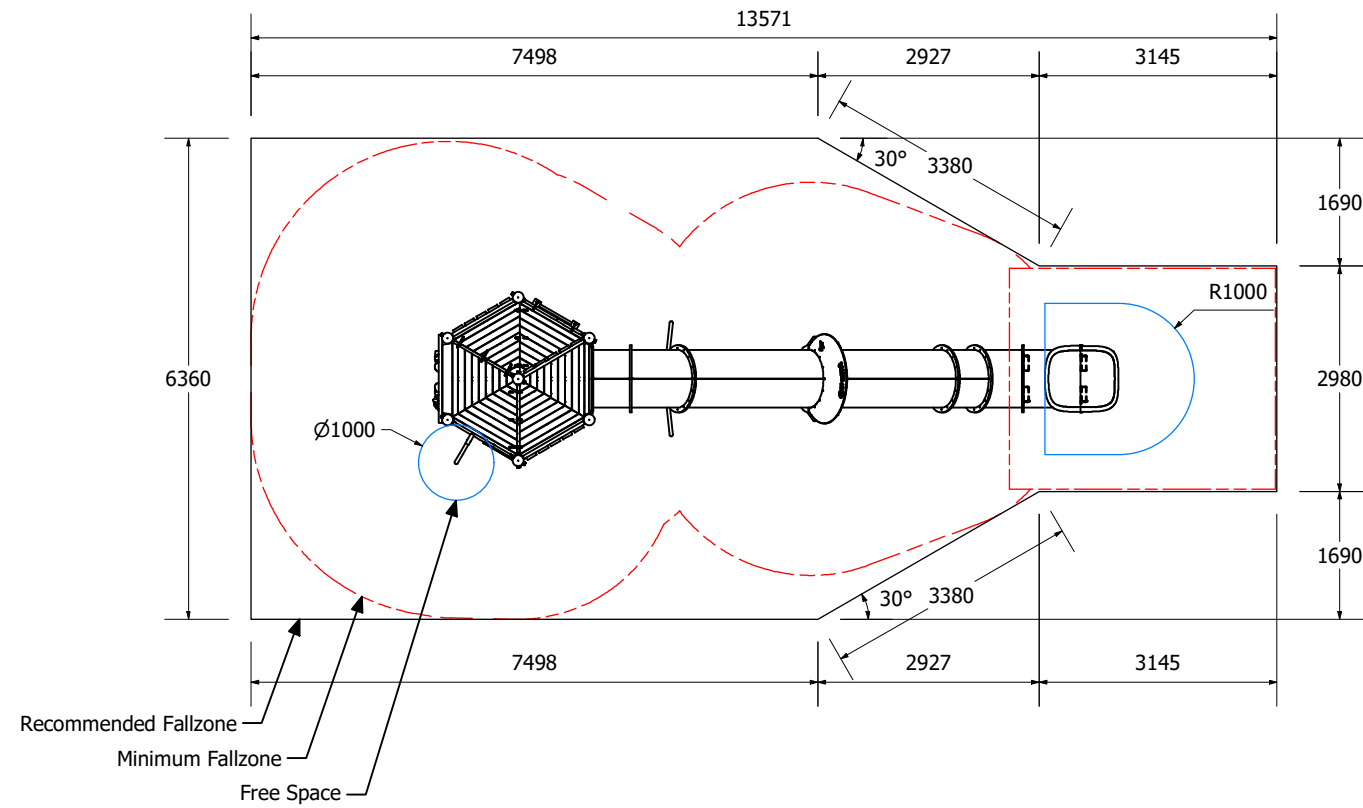

# Activity Hex Tower 8101

# Activity Hex Tower 8101

Technical Information	
Main Dimension	13571 x 6360mm
Total Area	71m <sup>2</sup>
Max FHOE	2800mm
Heaviest Part	N/A
Compliant to	NZS 5828:2015 AS 4685:(series) EN 1176:2008