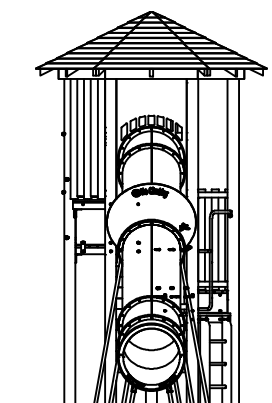

# Activity Hex Tower 8101

# Activity Hex Tower 8101

Technical Information	
Main Dimension	13571 x 6360mm
Total Area	71m <sup>2</sup>
Max FHOE	2800mm
Heaviest Part	N/A
Compliant to	NZS 5828:2015 AS 4685:(series) EN 1176:2008