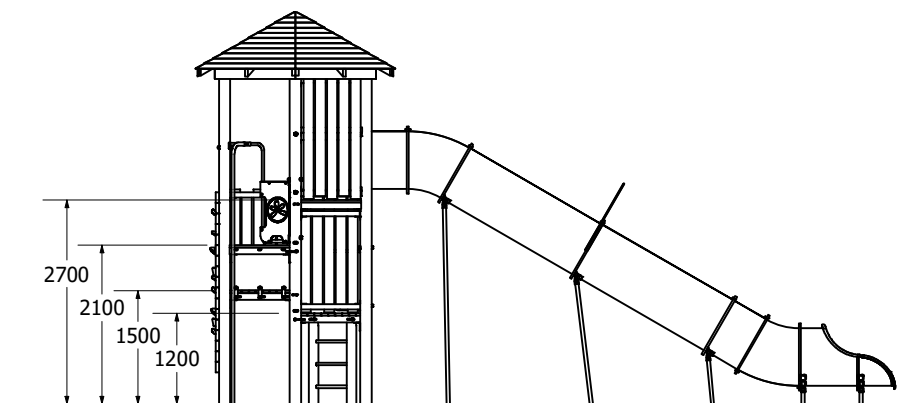

# Activity Hex Tower 8101

# Activity Hex Tower 8101

Technical Information	
Main Dimension	13571 x 6360mm
Total Area	71m <sup>2</sup>
Max FHOE	2800mm
Heaviest Part	N/A
Compliant to	NZS 5828:2015 AS 4685:(series) EN 1176:2008