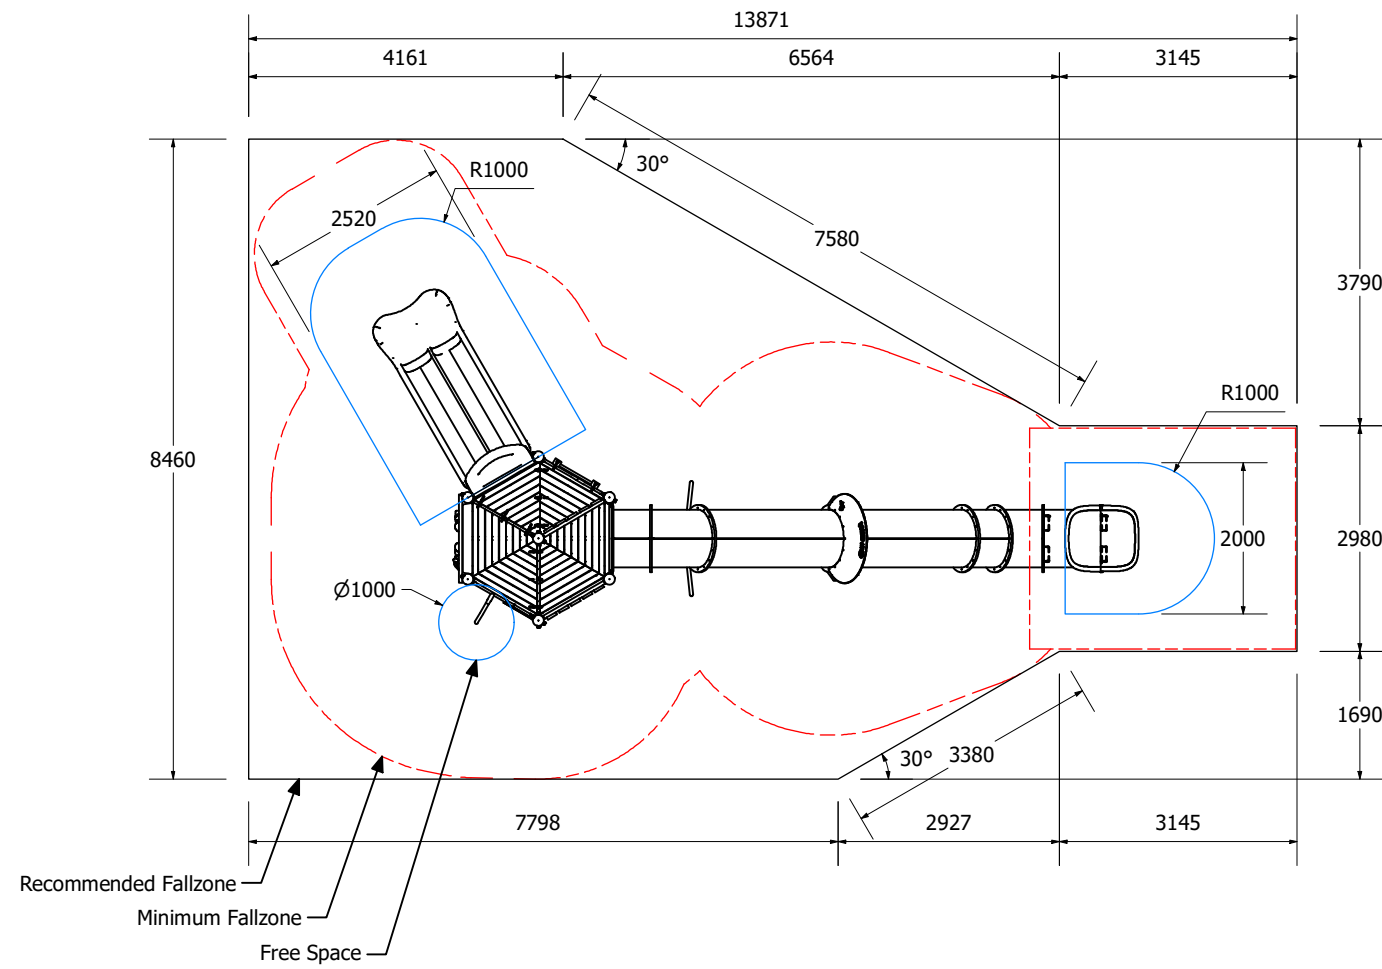

Activity Hex Tower 8104

Activity Hex Tower 8104

Activity Hex Tower 8104

Technical Information	
Main Dimension	13871 x 8460mm
Total Area	86m ²
Max FHO	2800mm
Heaviest Part	N/A
Compliant to	NZS 5828:2015 AS 4685:(series) EN 1176:2008