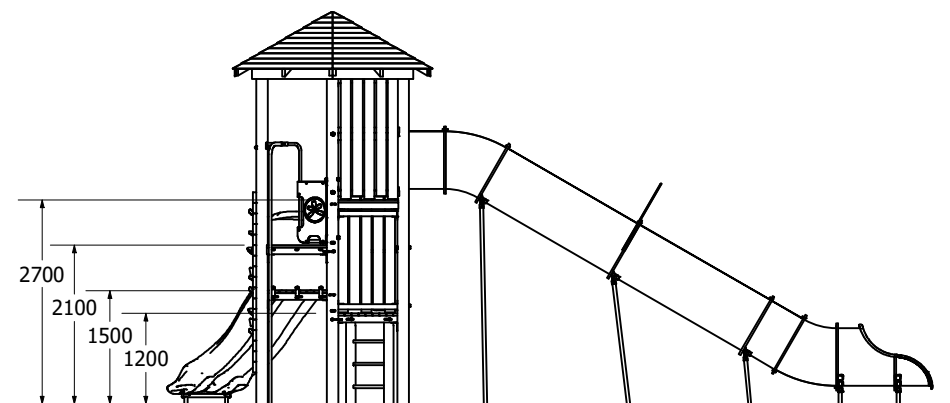

Activity Hex Tower 8104

Activity Hex Tower 8104

Activity Hex Tower 8104

Technical Information	
Main Dimension	13871 x 8460mm
Total Area	86m ²
Max FHO	2800mm
Heaviest Part	N/A
Compliant to	NZS 5828:2015 AS 4685:(series) EN 1176:2008