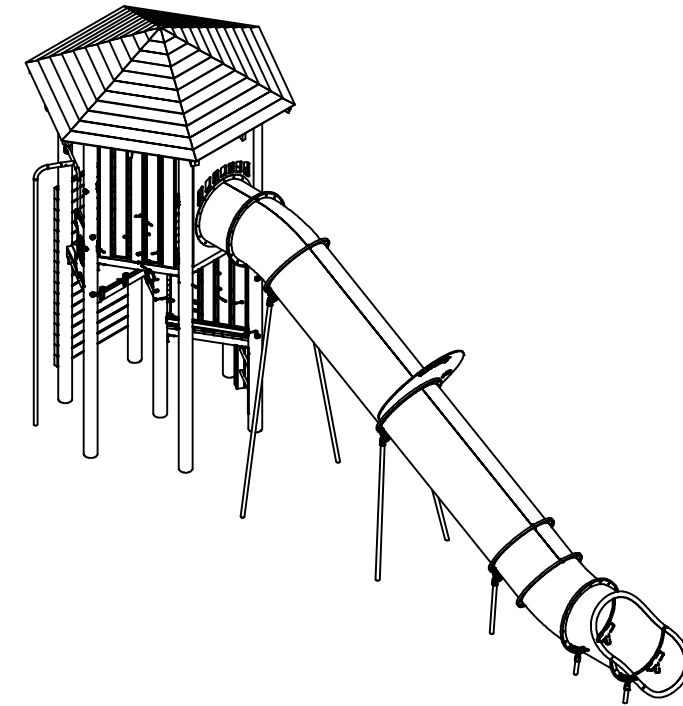

Activity Hex Tower 8104

Activity Hex Tower 8104

Activity Hex Tower 8104

Technical Information	
Main Dimension	13871 x 8460mm
Total Area	86m ²
Max FHO	2800mm
Heaviest Part	N/A
Compliant to	NZS 5828:2015 AS 4685:(series) EN 1176:2008