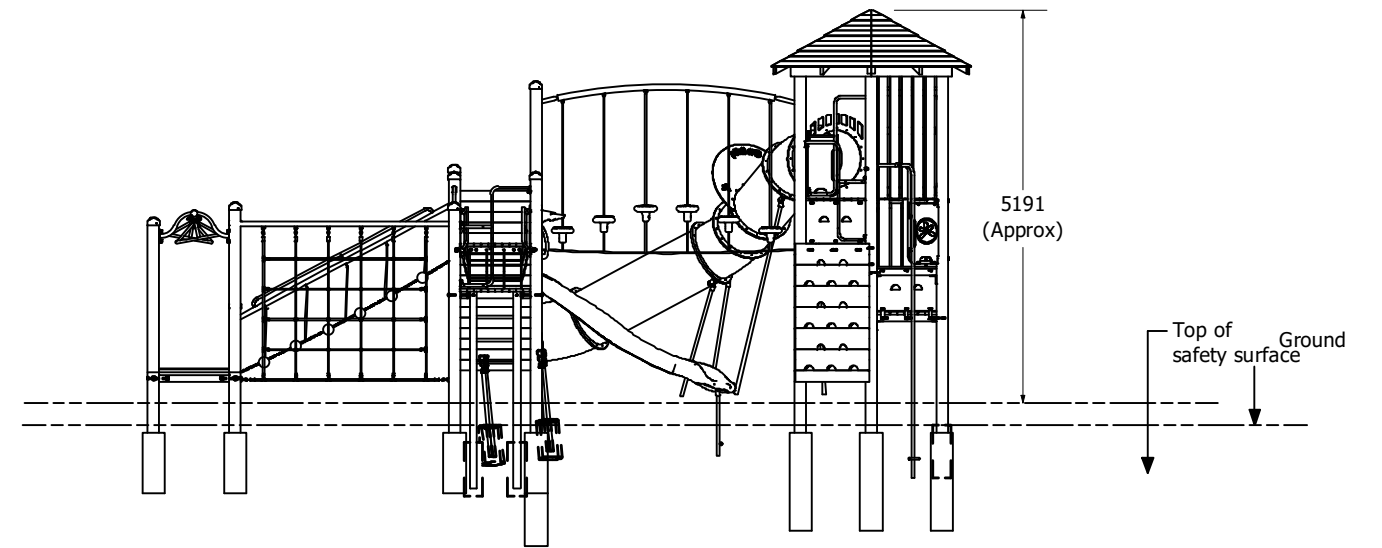

1 : 100 @ A3

Fallzones

Front Elevation

Technical Information	
Main Dimension	14100 x 12540 mm
Total Area	149 m ²
Max FHO	2800 mm
Heaviest Part	*
Compliant to	NZS 5828:2015 AS 4685:(series) EN 1176:2008

Age groups appropriate for: