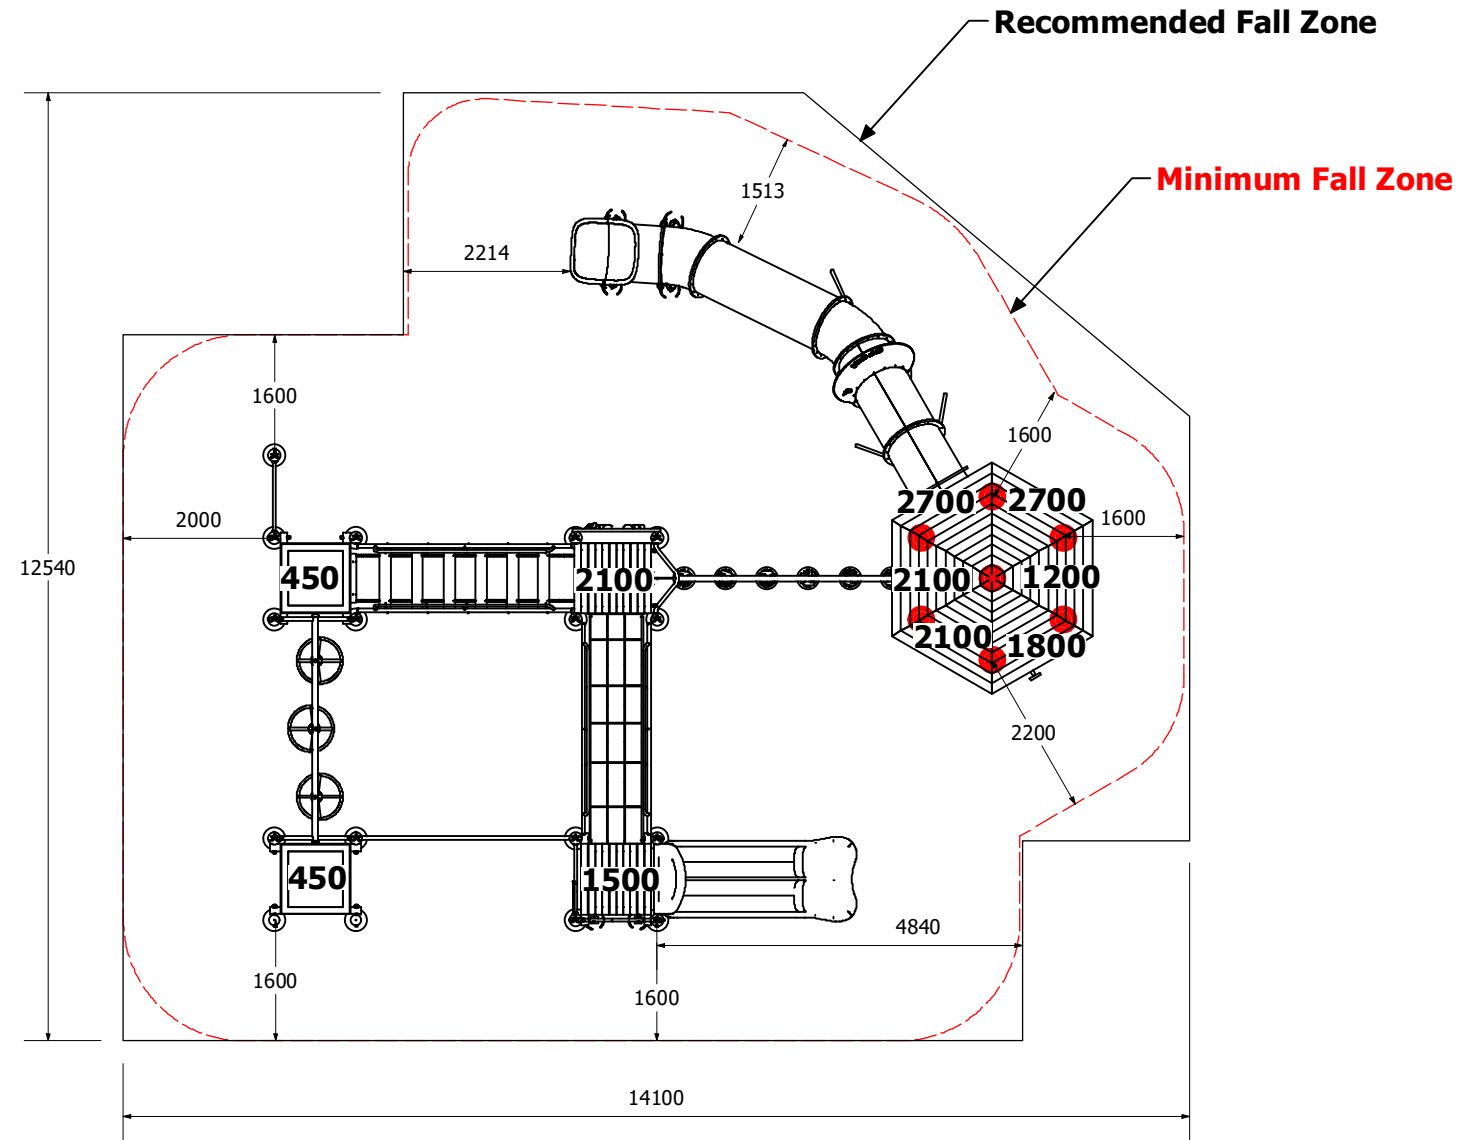

1 : 100 @ A3

Fallzones

Front Elevation

Technical Information	
Main Dimension	14100 x 12540 mm
Total Area	149 m ²
Max FHO	2800 mm
Heaviest Part	*
Compliant to	NZS 5828:2015 AS 4685:(series) EN 1176:2008

Age groups appropriate for: