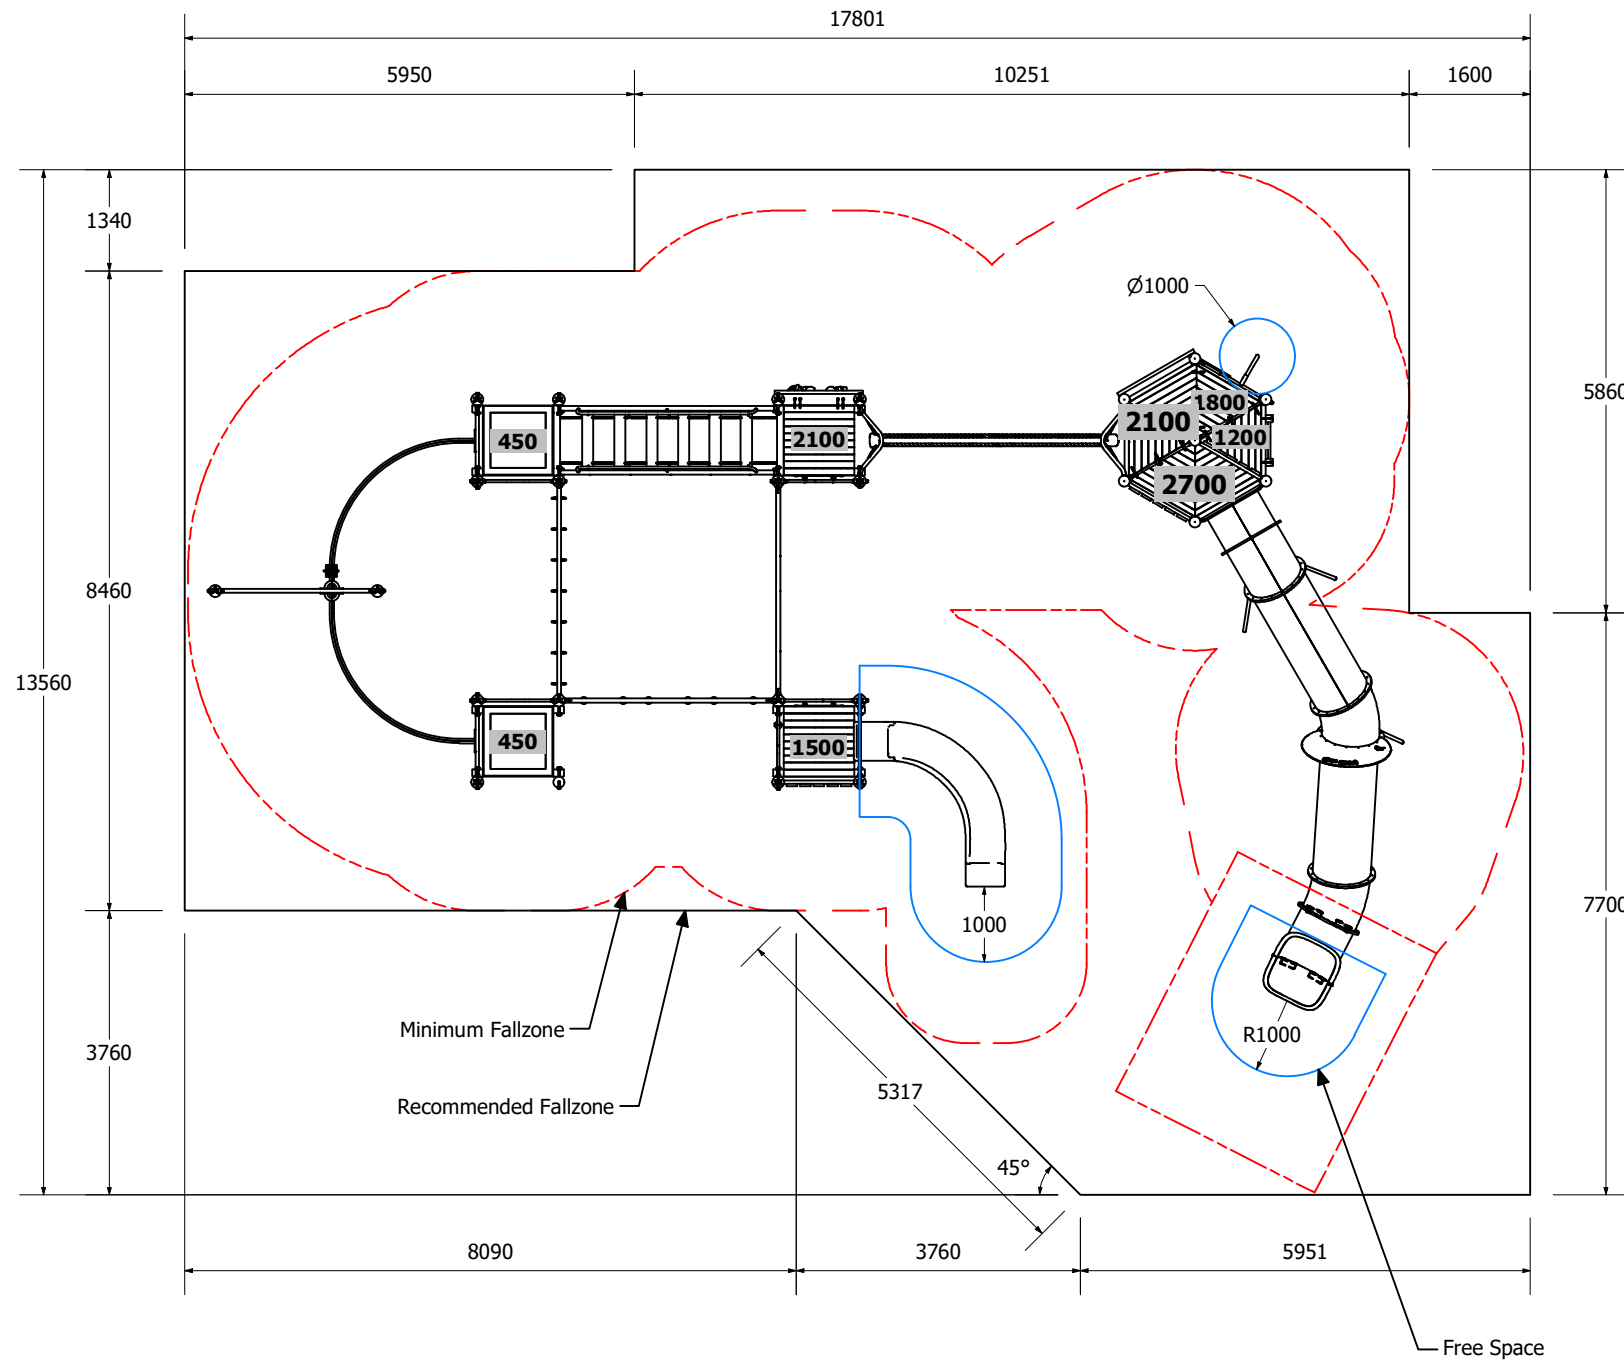

Activity Hex Tower 8207

Activity Hex Tower 8207

Activity Hex Tower 8207

Activity Hex Tower 8207

Technical Information	
Main Dimension	17800 x 13560mm
Total Area	187m ²
Max FHOF	2800mm
Heaviest Part	N/A
Compliant to	NZS 5828:2015 AS 4685:(series) EN 1176:2008