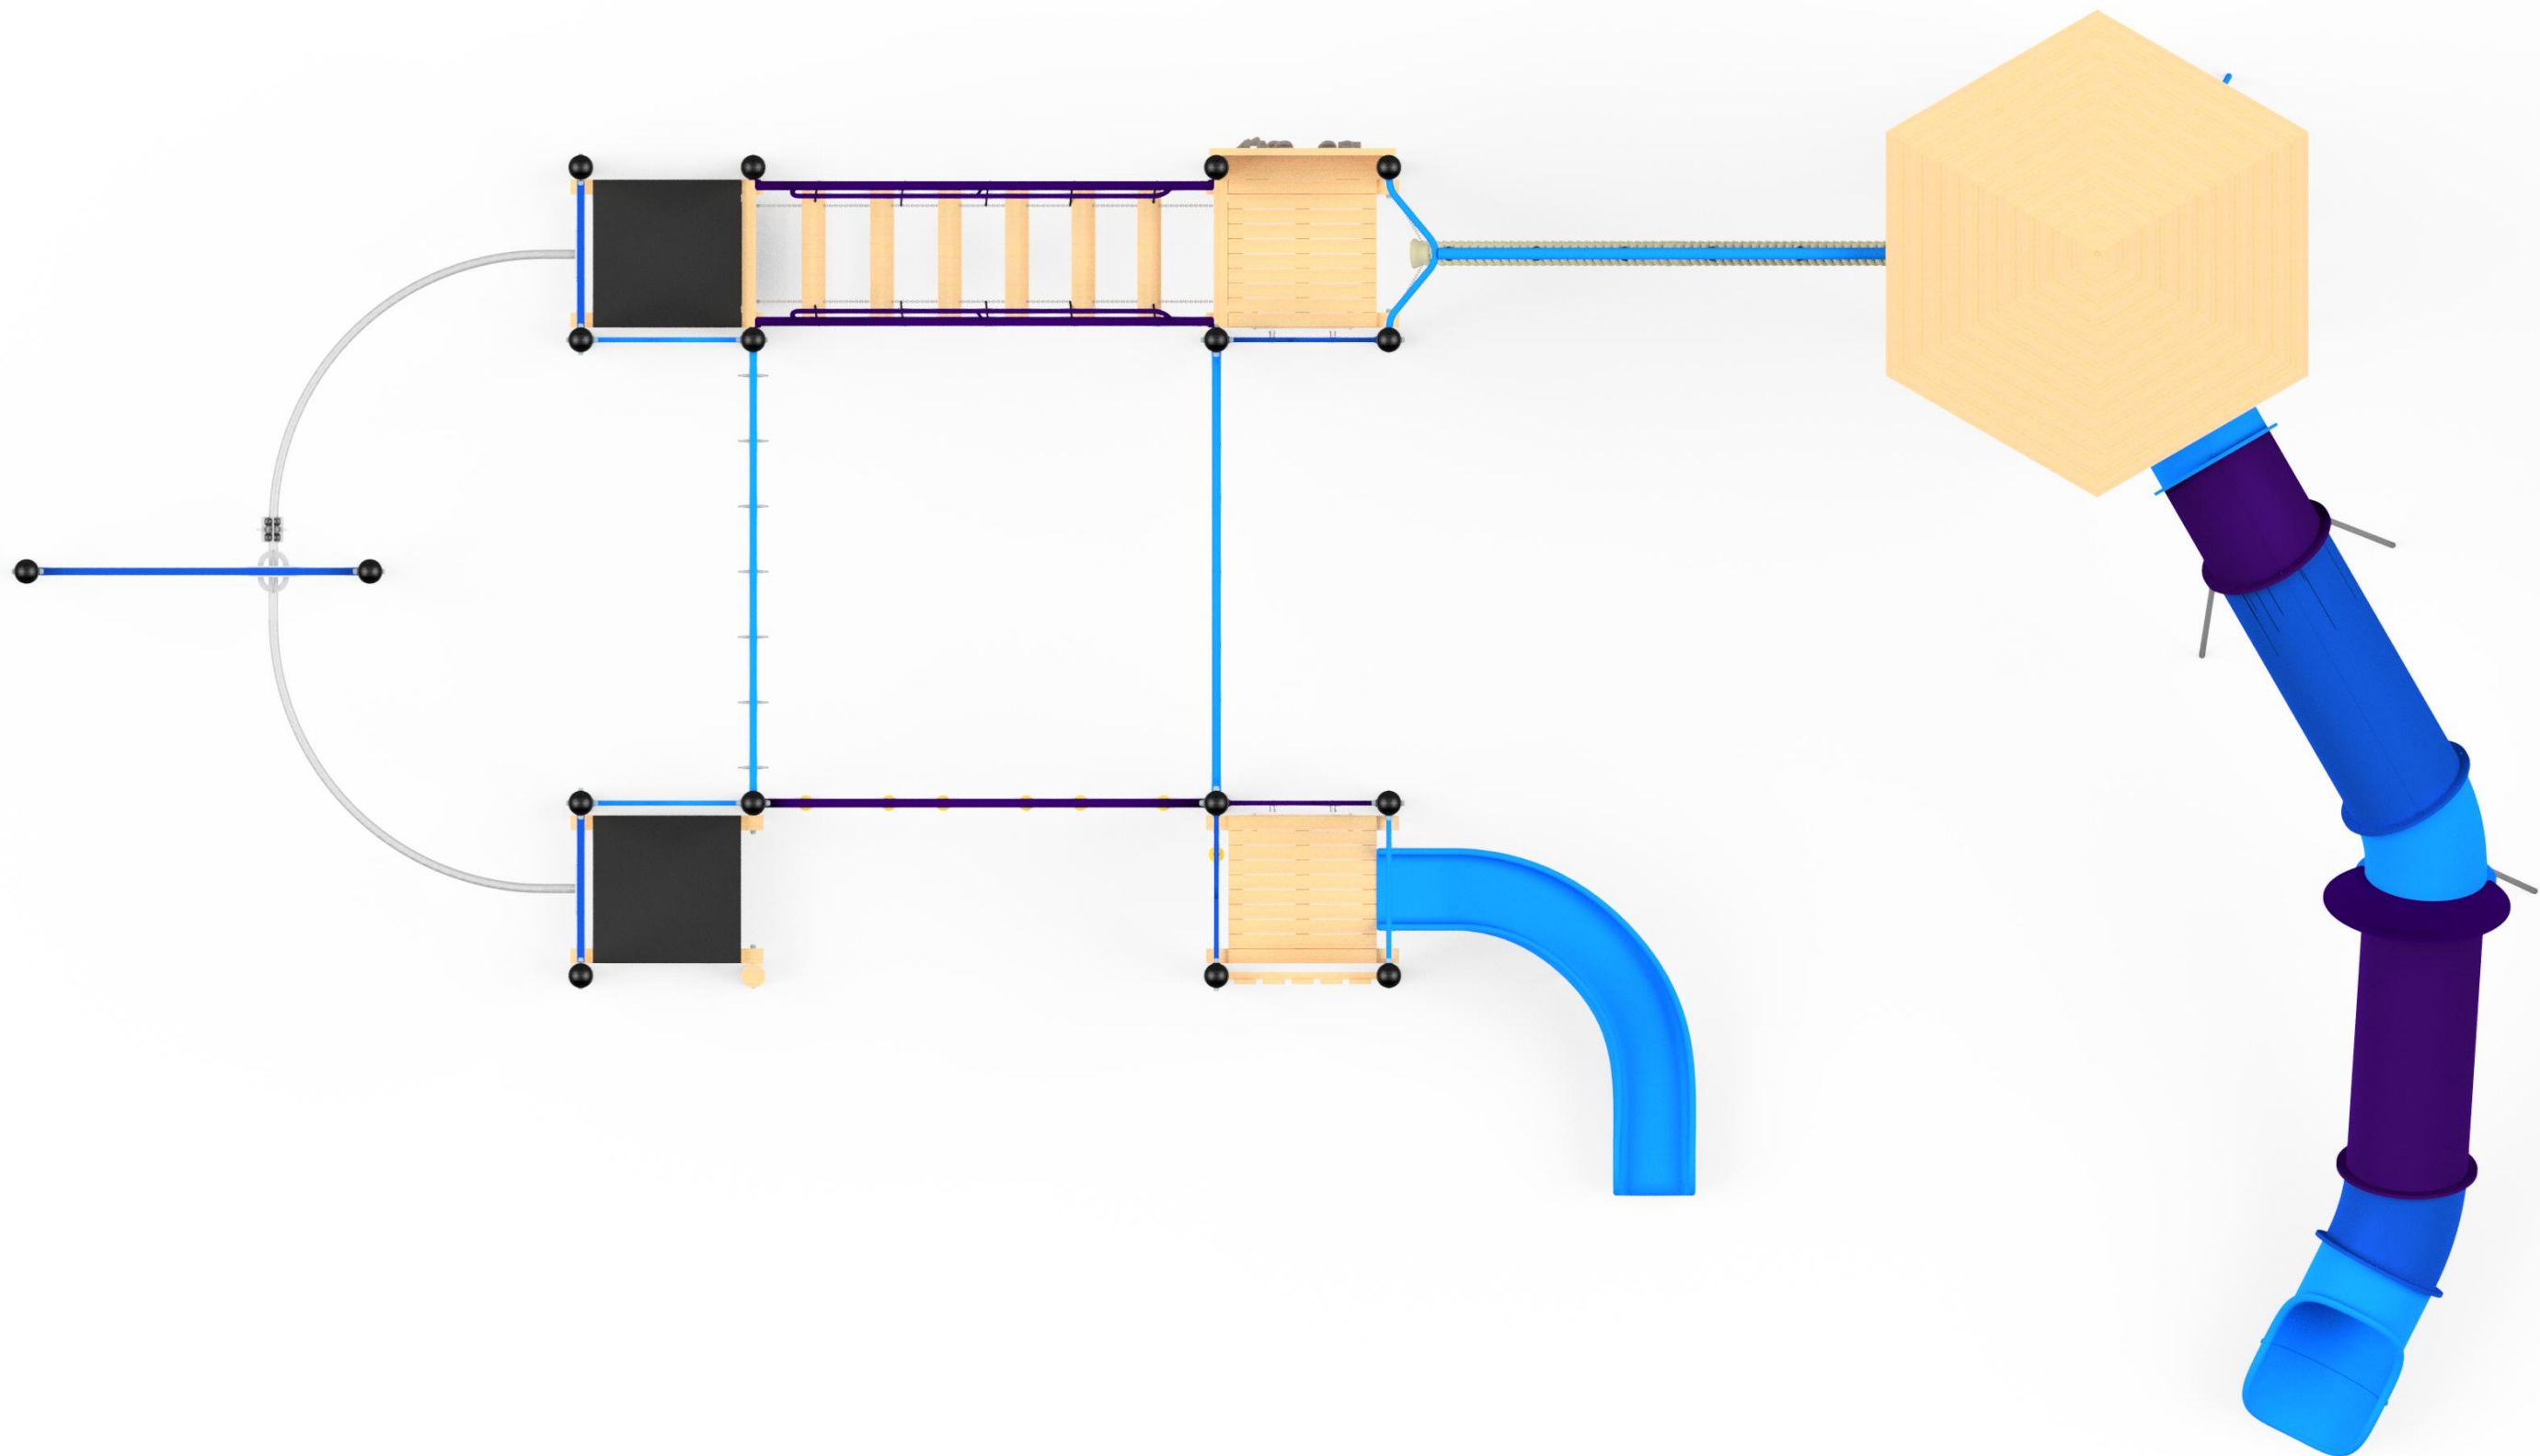

Activity Hex Tower 8207

Activity Hex Tower 8207

Activity Hex Tower 8207

Activity Hex Tower 8207

Technical Information	
Main Dimension	17800 x 13560mm
Total Area	187m ²
Max FHOF	2800mm
Heaviest Part	N/A
Compliant to	NZS 5828:2015 AS 4685:(series) EN 1176:2008