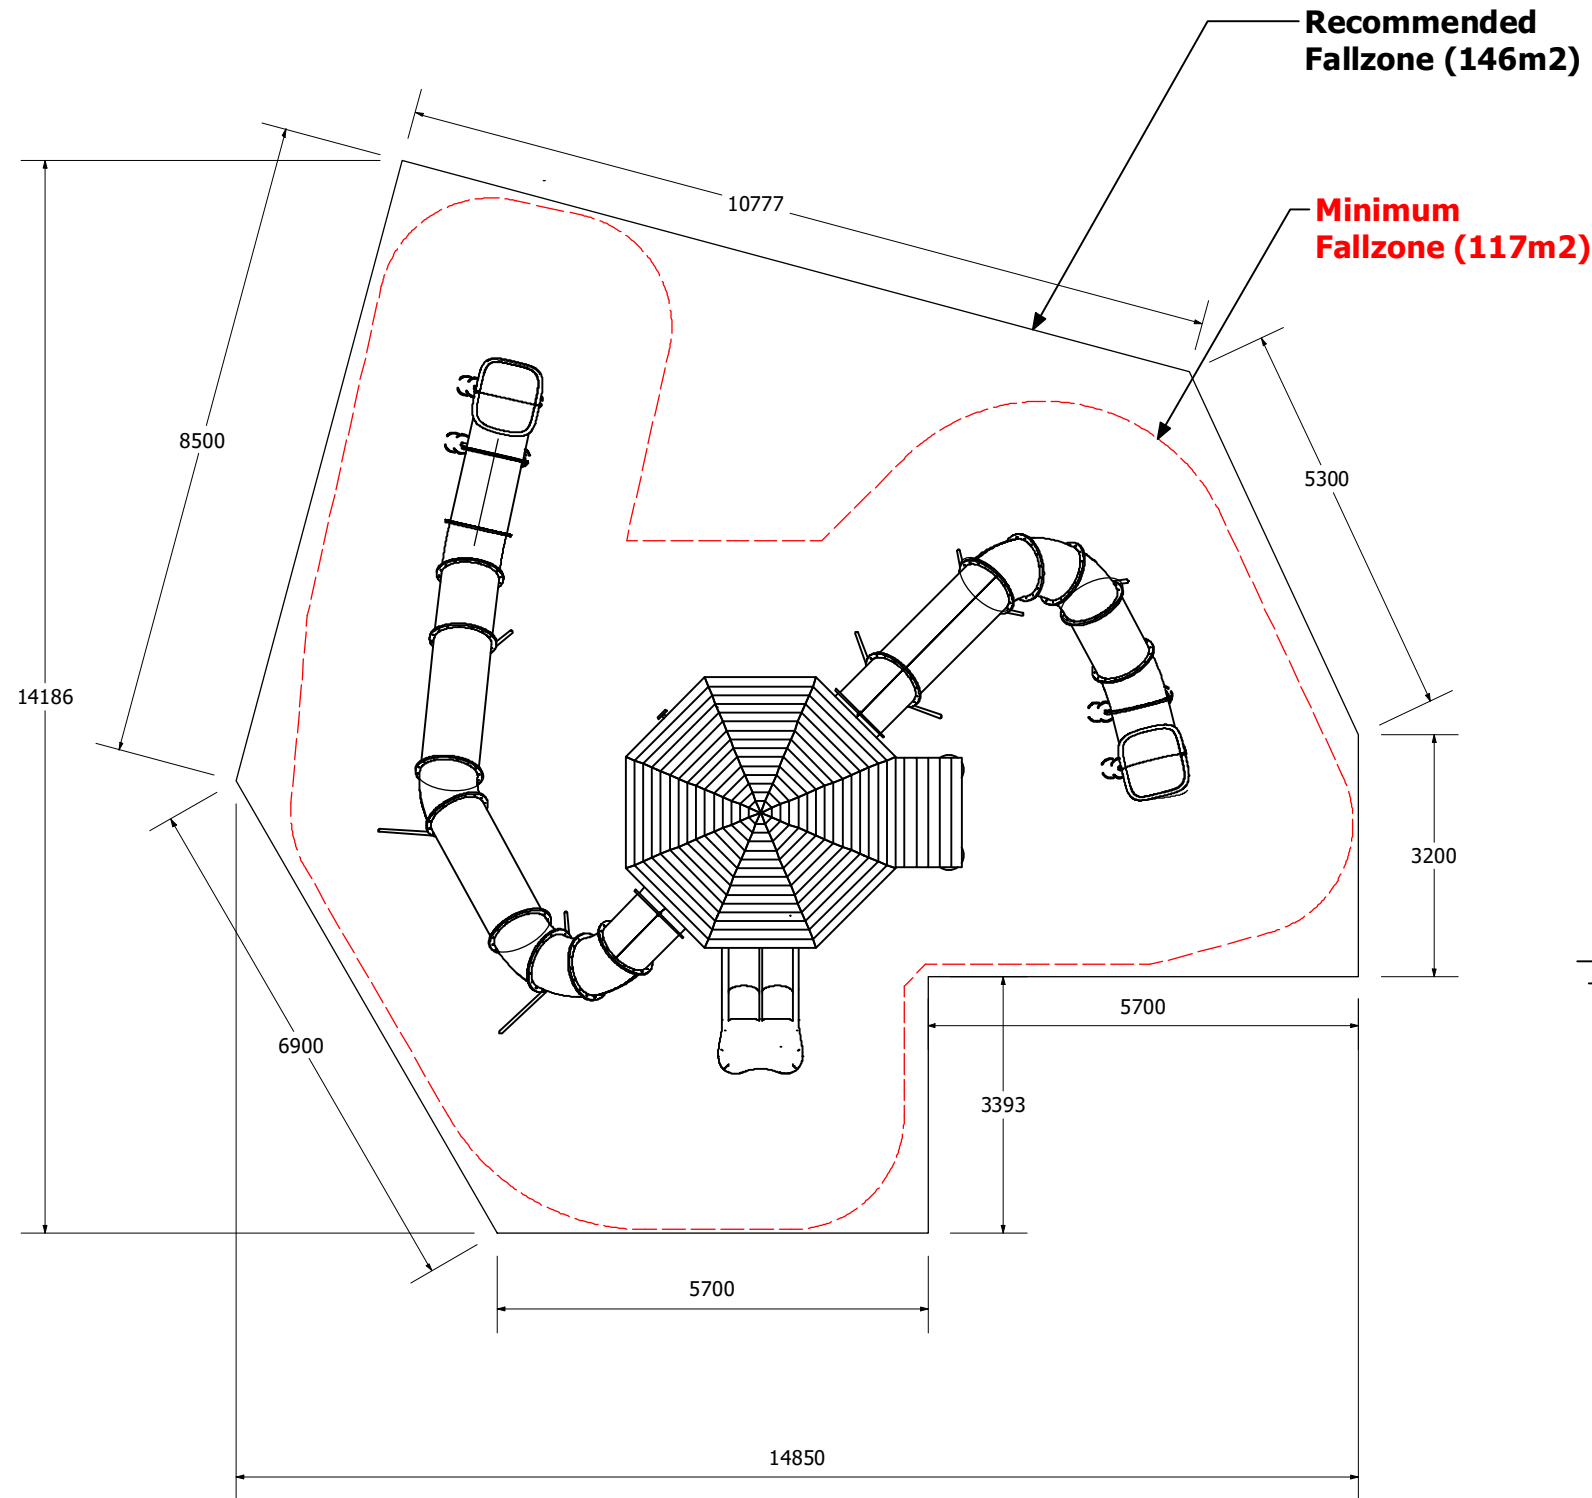

Octagon Tower MOTP8321

Octagon Tower MOTP8321

1 : 100 @ A3

Fallzones

Front Elevation

Age groups appropriate for:

Toddlers & Pre-Schoolers

Primary to Big Kids