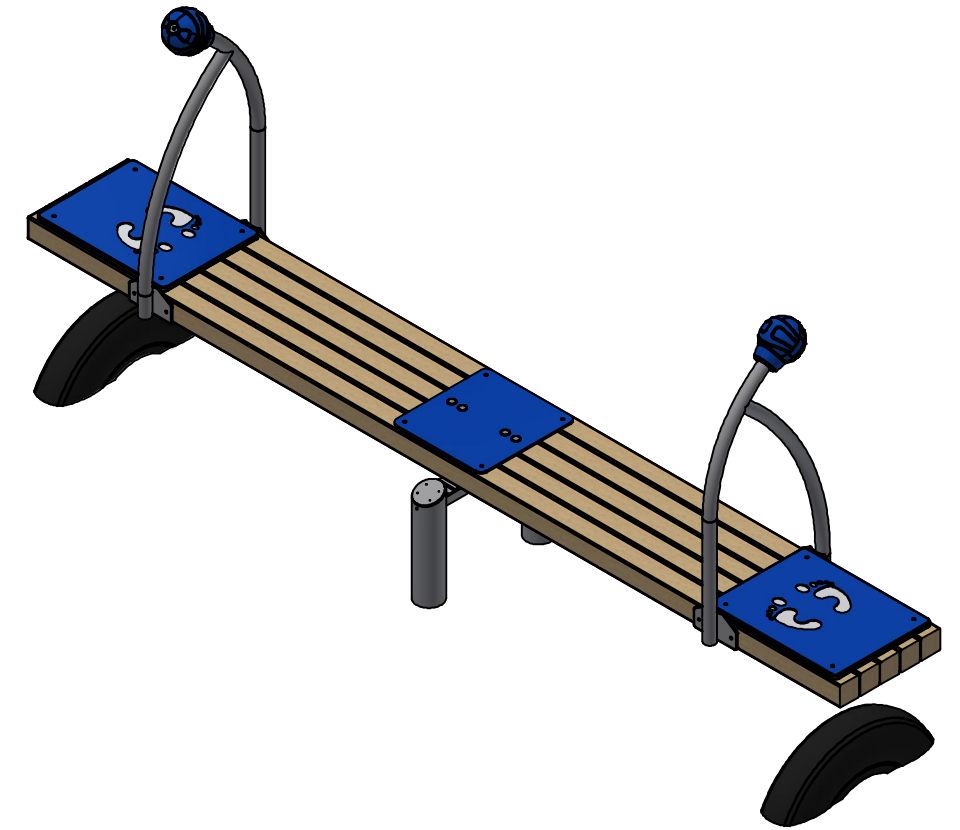

Stand up Seesaw Timber 3800

SMSSTPSU

Age groups appropriate for:

 Toddlers & Pre-Schoolers

 Primary to Big Kids

 Teenagers to Young Adults

 Whole family / Young at Heart

SMSSTPSU

Fallzone

Technical Information	
Main Dimension	6.9m x 3.65m
Total Area	25.2m ²
Max FHOFF	1m
Heaviest Part	
Compliant to	NZS 5828:2015 AS 4685:2017 EN 1176:2008

Age groups appropriate for:

Toddlers & Pre-Schoolers