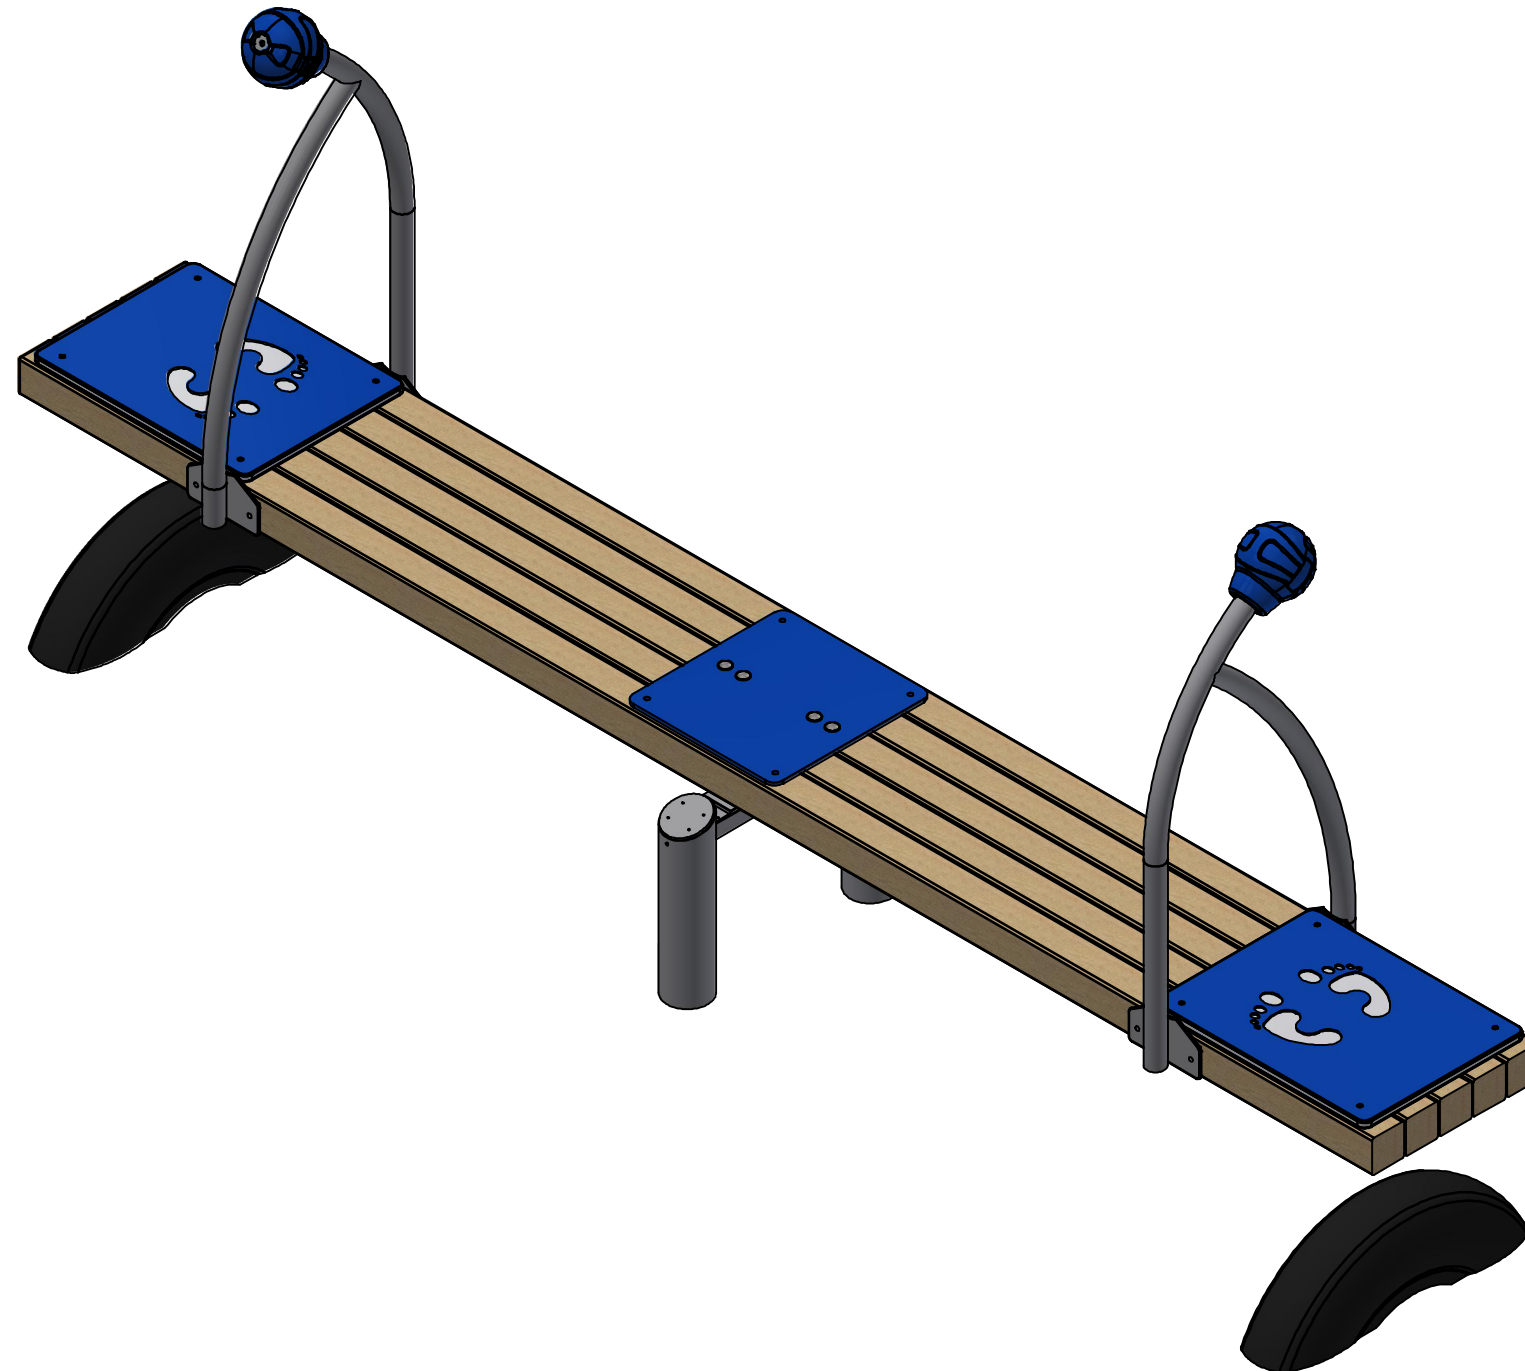

Stand up Seesaw Timber 3800

SMSSTPSU

Age groups appropriate for:

 Toddlers & Pre-Schoolers

 Primary to Big Kids

 Teenagers to Young Adults

 Whole family / Young at Heart

SMSSTPSU

Fallzone

Technical Information	
Main Dimension	6.9m x 3.65m
Total Area	25.2m ²
Max FHOFF	1m
Heaviest Part	
Compliant to	NZS 5828:2015 AS 4685:2017 EN 1176:2008

Age groups appropriate for:

Toddlers & Pre-Schoolers