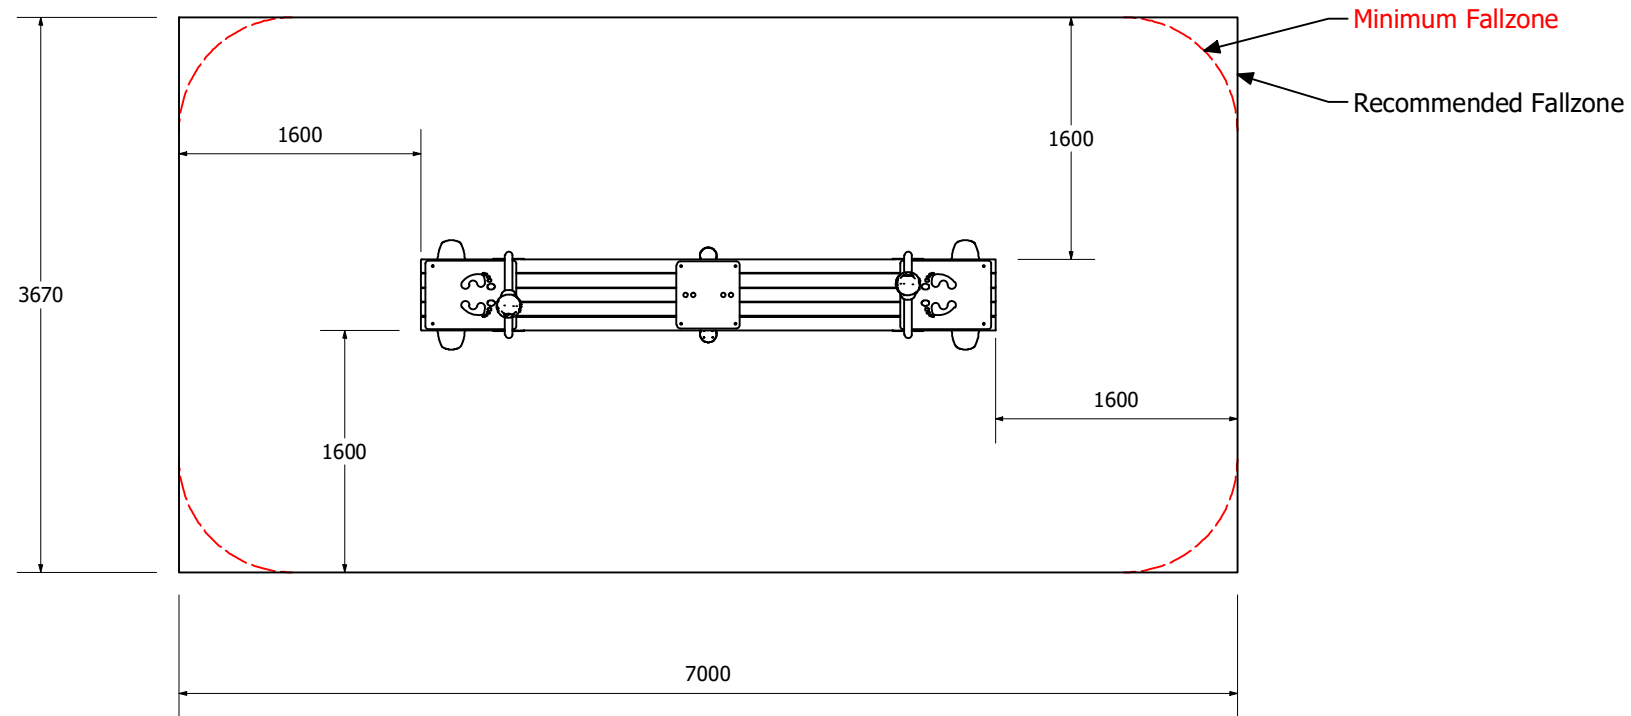

Stand up Seesaw Timber 3800

SMSSTPSU

Age groups appropriate for:

 Toddlers & Pre-Schoolers

 Primary to Big Kids

 Teenagers to Young Adults

 Whole family / Young at Heart

SMSSTPSU

Fallzone

Technical Information	
Main Dimension	6.9m x 3.65m
Total Area	25.2m ²
Max FHOFF	1m
Heaviest Part	
Compliant to	NZS 5828:2015 AS 4685:2017 EN 1176:2008

Age groups appropriate for:

Toddlers & Pre-Schoolers