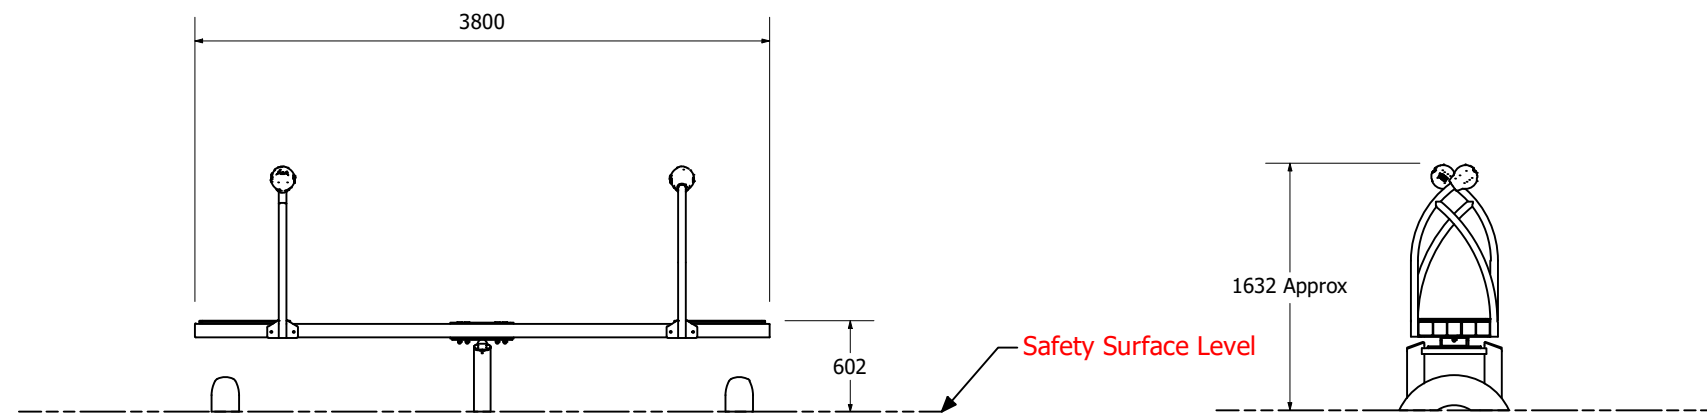

Stand up Seesaw Timber 3800

SMSSTPSU

Age groups appropriate for:

 Toddlers & Pre-Schoolers

 Primary to Big Kids

 Teenagers to Young Adults

 Whole family / Young at Heart

SMSSTPSU

Fallzone

Technical Information	
Main Dimension	6.9m x 3.65m
Total Area	25.2m ²
Max FHOFF	1m
Heaviest Part	
Compliant to	NZS 5828:2015 AS 4685:2017 EN 1176:2008

Age groups appropriate for:

Toddlers & Pre-Schoolers