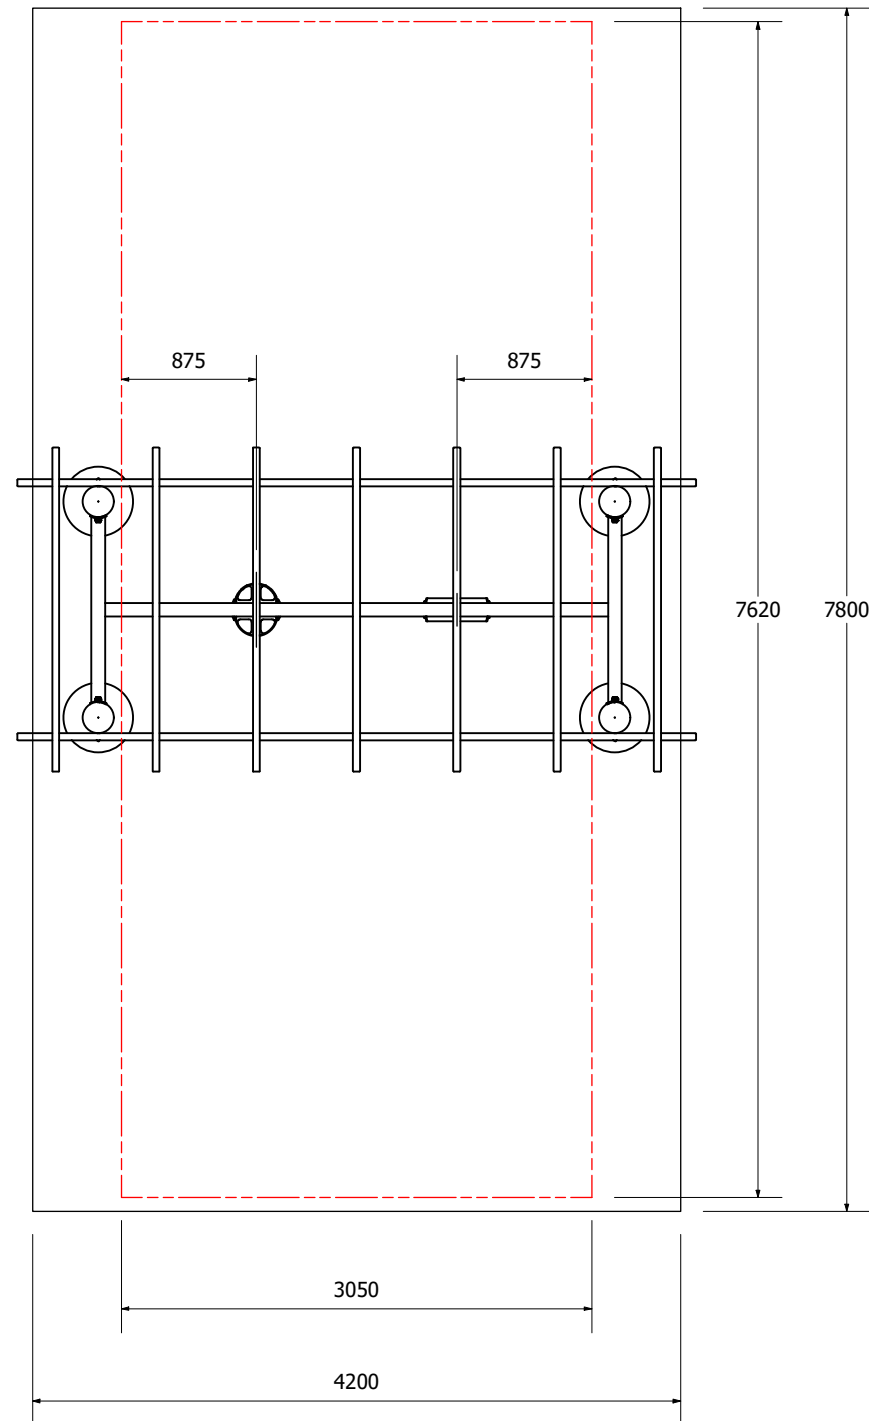

Urban Pergola Swing - 2 Bay

SWUE2B01

Urban Pergola Swing - 2 Bay

LOOSE FILL

SYNTHETIC SURFACE