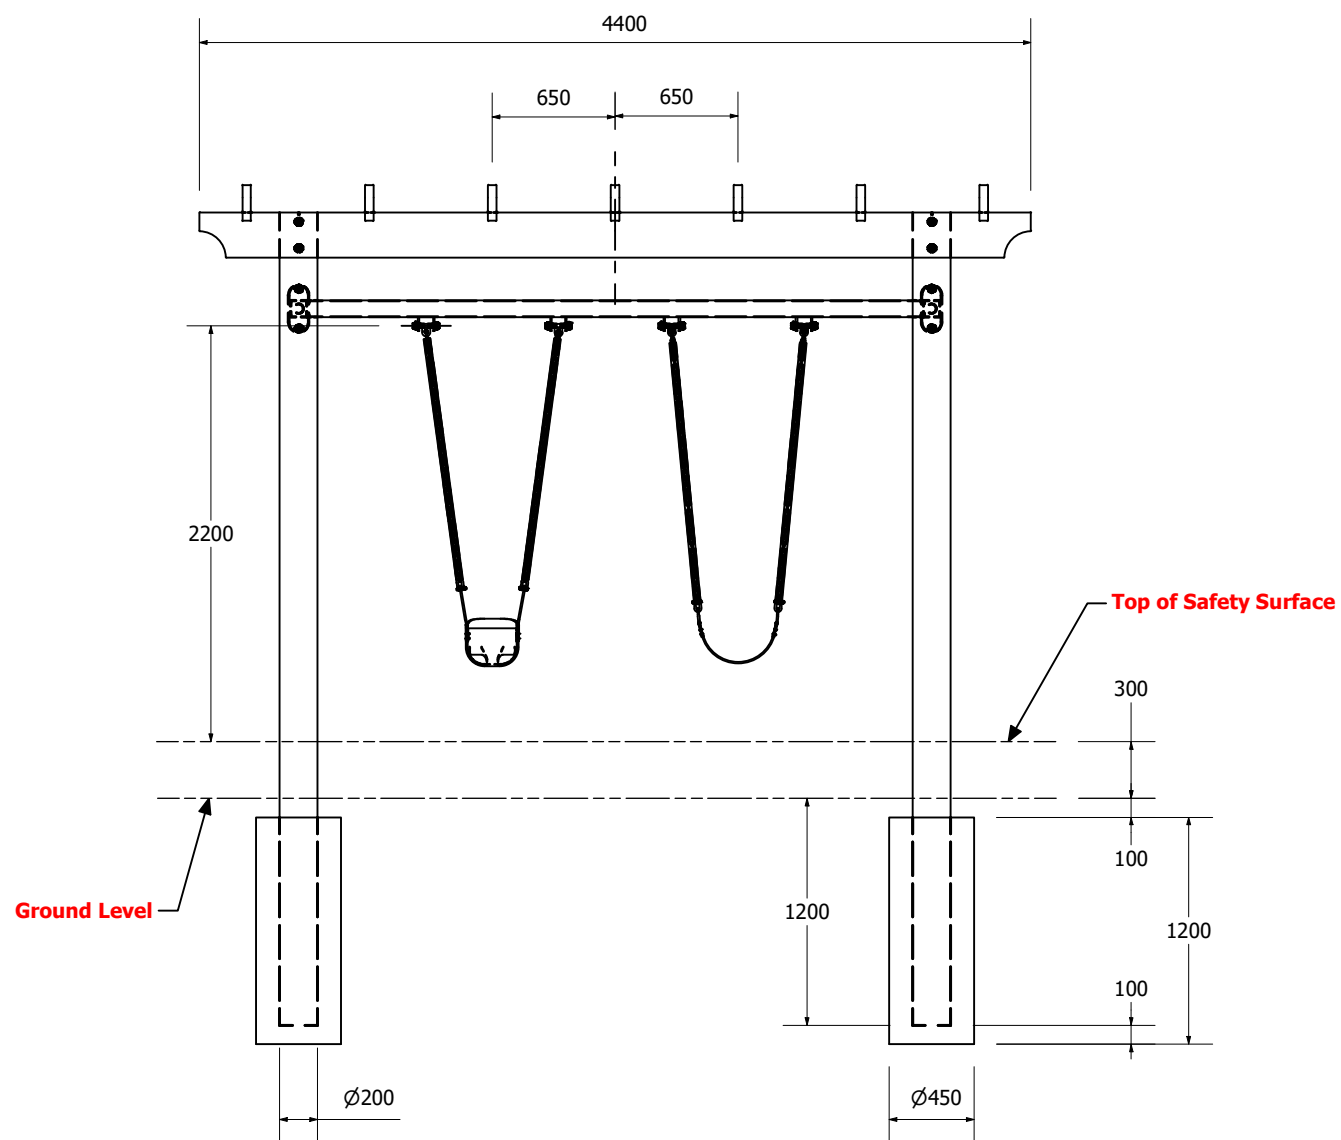

Urban Pergola Swing - 2 Bay

SWUE2B01

Urban Pergola Swing - 2 Bay

LOOSE FILL

SYNTHETIC SURFACE