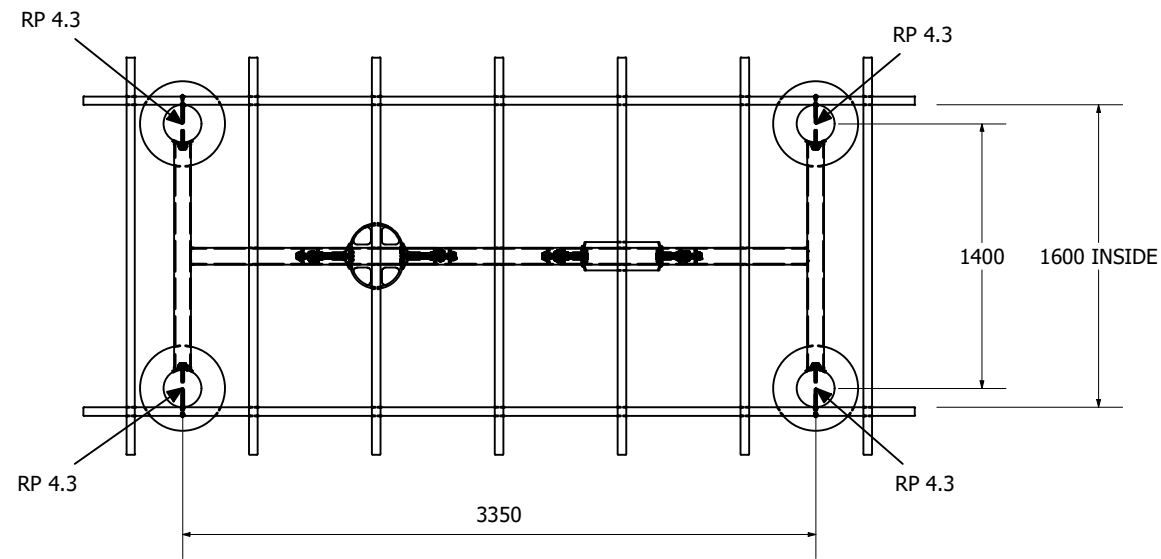

Urban Pergola Swing - 2 Bay

SWUE2B01

Urban Pergola Swing - 2 Bay

LOOSE FILL

SYNTHETIC SURFACE