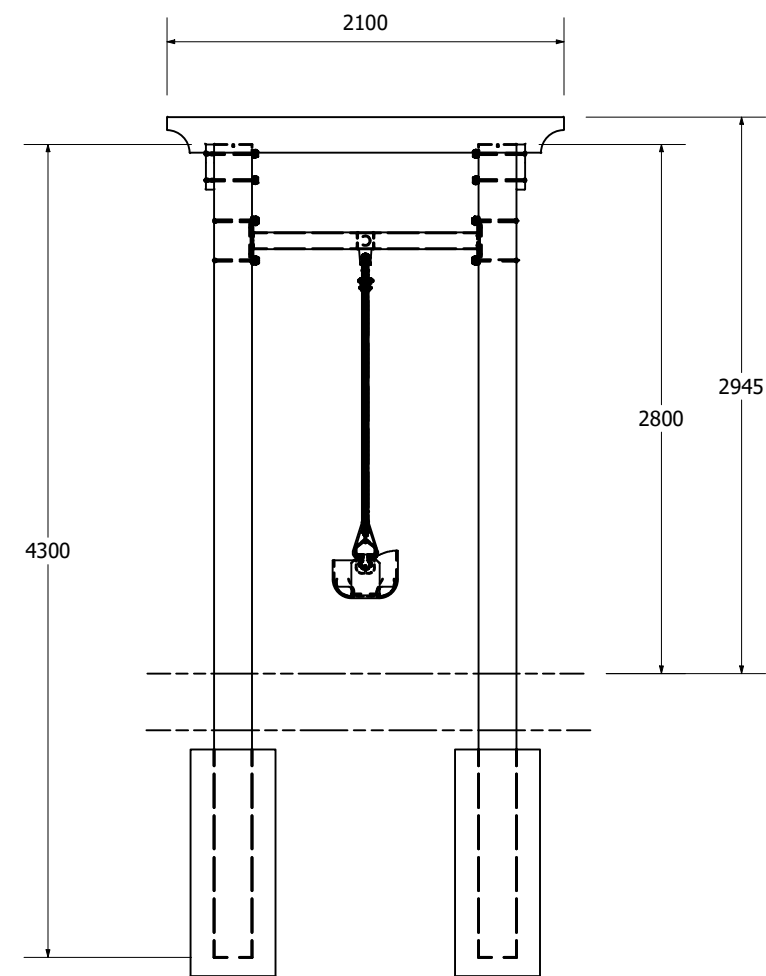

Urban Pergola Swing - 2 Bay

SWUE2B01

Urban Pergola Swing - 2 Bay

LOOSE FILL

SYNTHETIC SURFACE