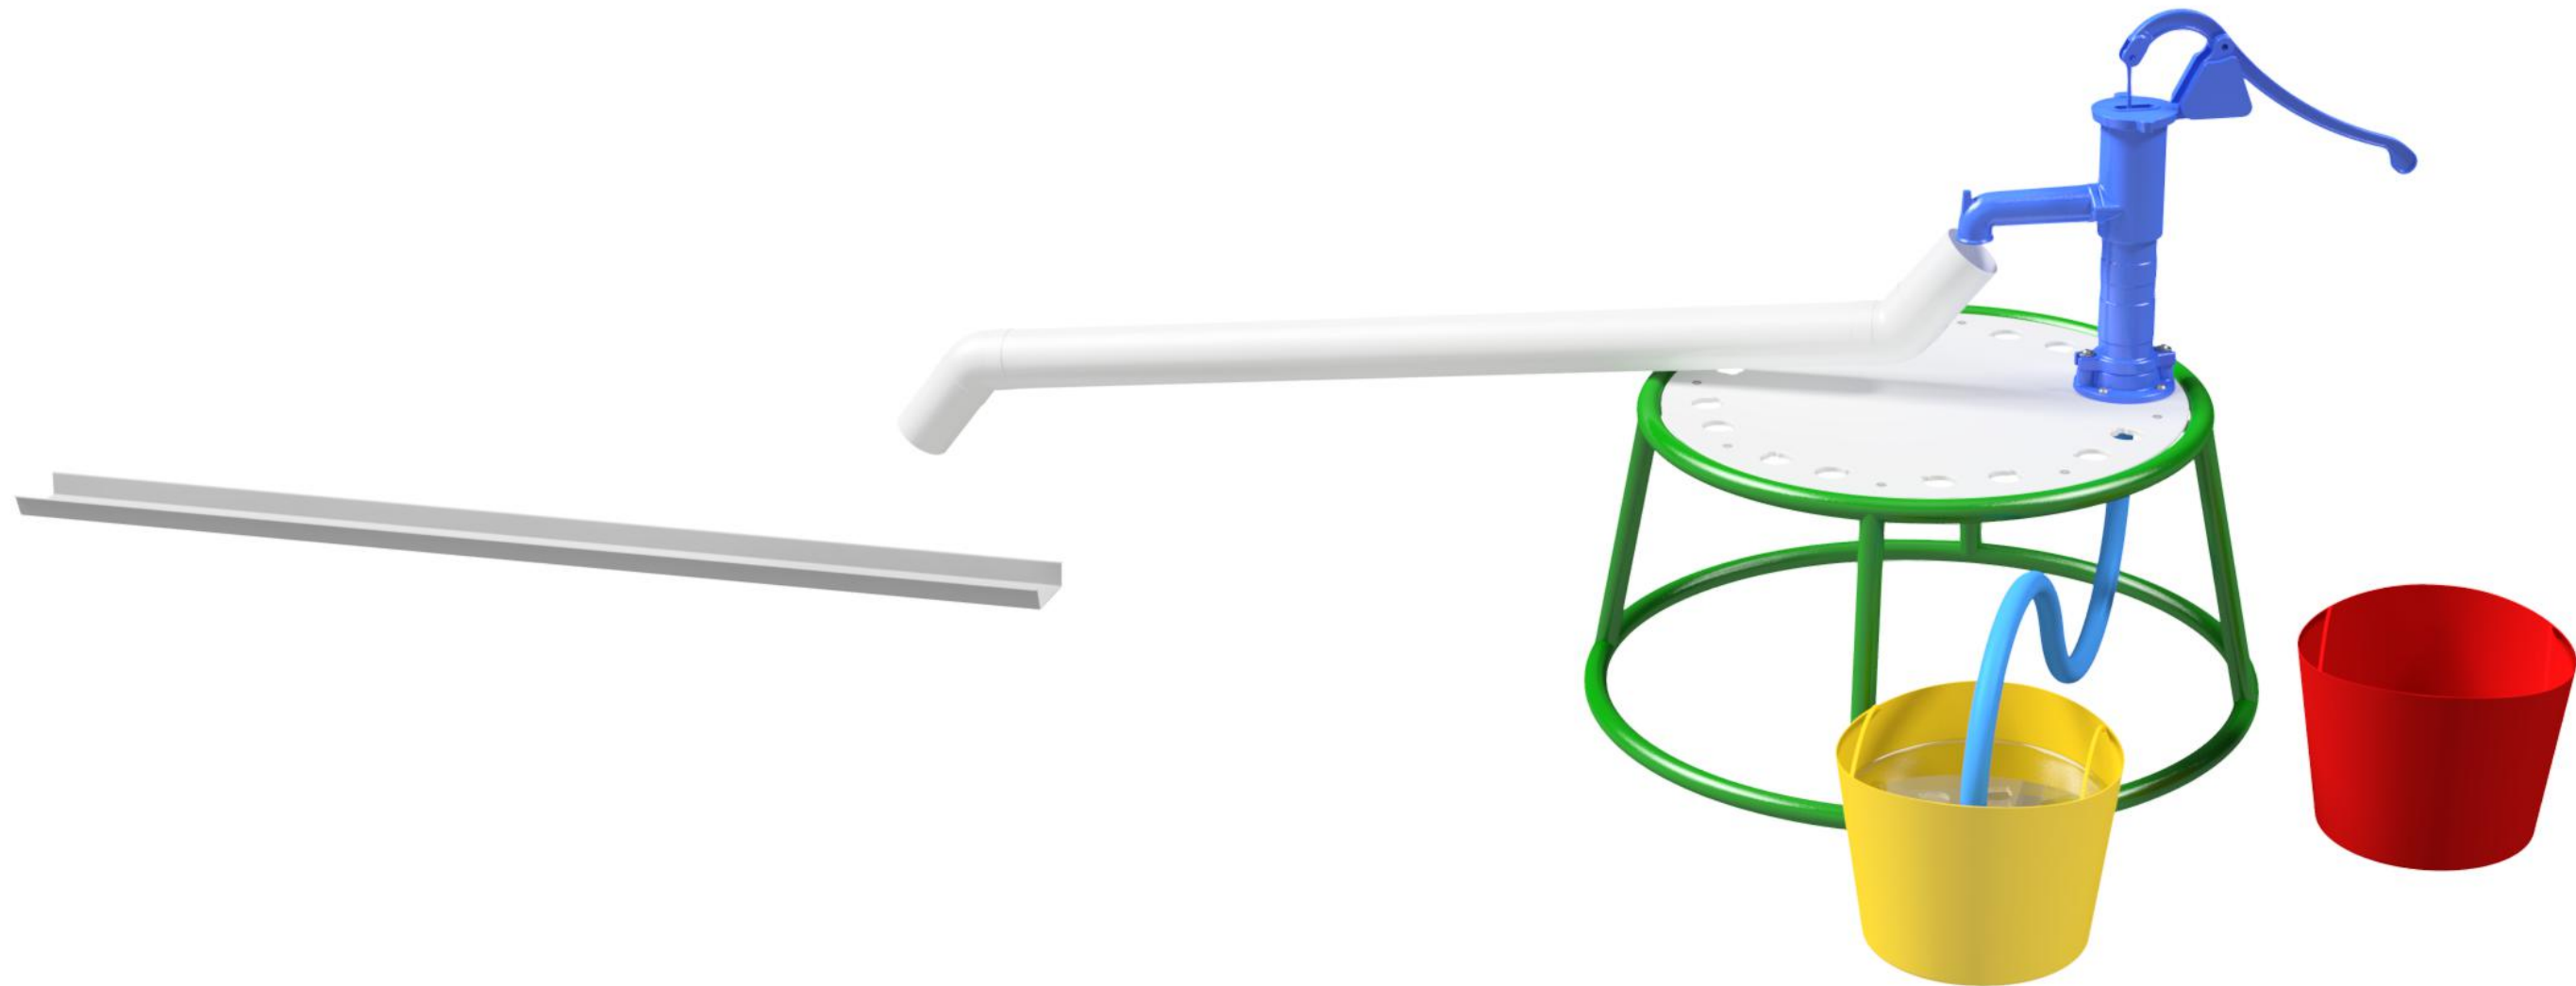

Bambino Combo A (Waterplay Starter)

BOMOCOMA

Bambino Combo A (Waterplay Starter)

BOMOCOMA

BOMOCOMA

1:50 @ A3

Fallzones

Front Elevation

Right Elevation

FALL ZONE

Note: As this equipment is moveable the end user should ensure there is 1500mm clear space from the edge of each piece of equipment. This drawing only shows the fall zone if the equipment is laid out in the same orientation.

Technical Information	
Main Dimension	4080 mm
Total Area	
Max FHOF	500 mm
Heaviest Part	
Compliant to	NZS 5828:2015 AS 4685:(series) EN 1176:2008