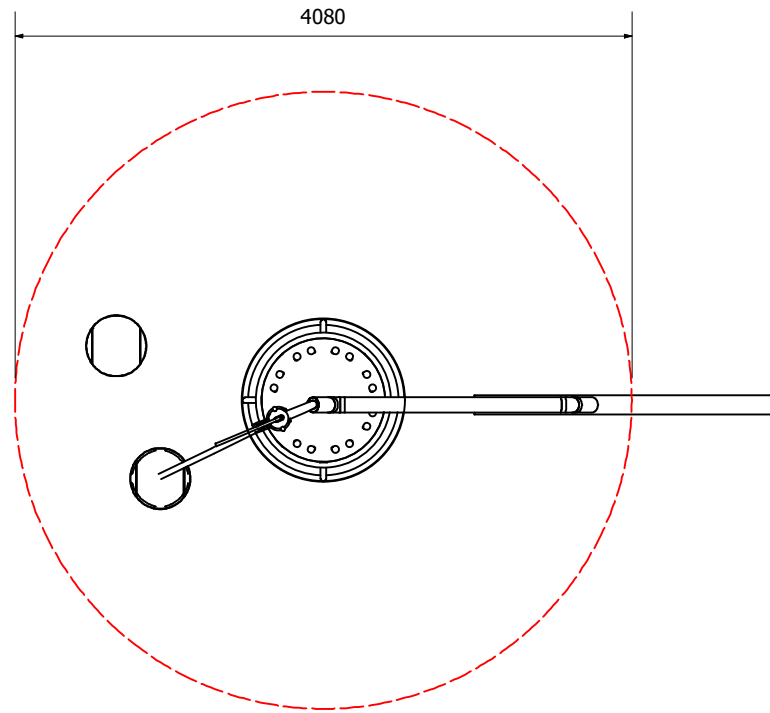

Bambino Combo A (Waterplay Starter)

BOMOCOMA

Bambino Combo A (Waterplay Starter)

BOMOCOMA

BOMOCOMA

1:50 @ A3

Fallzones

Front Elevation

Right Elevation

FALL ZONE

Note: As this equipment is moveable the end user should ensure there is 1500mm clear space from the edge of each piece of equipment. This drawing only shows the fall zone if the equipment is laid out in the same orientation.

Technical Information	
Main Dimension	4080 mm
Total Area	
Max FHOF	500 mm
Heaviest Part	
Compliant to	NZS 5828:2015 AS 4685:(series) EN 1176:2008