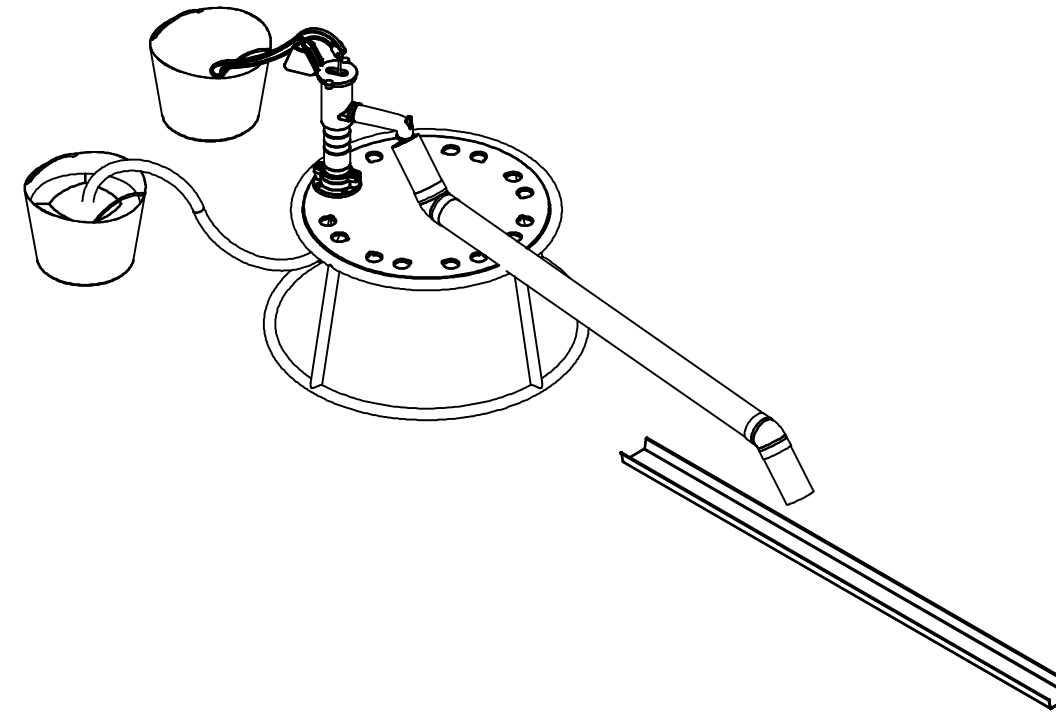

Bambino Combo A (Waterplay Starter)

BOMOCOMA

Bambino Combo A (Waterplay Starter)

BOMOCOMA

BOMOCOMA

1:50 @ A3

Fallzones

Front Elevation

Right Elevation

FALL ZONE

Note: As this equipment is moveable the end user should ensure there is 1500mm clear space from the edge of each piece of equipment. This drawing only shows the fall zone if the equipment is laid out in the same orientation.

Technical Information	
Main Dimension	4080 mm
Total Area	
Max FHOF	500 mm
Heaviest Part	
Compliant to	NZS 5828:2015 AS 4685:(series) EN 1176:2008