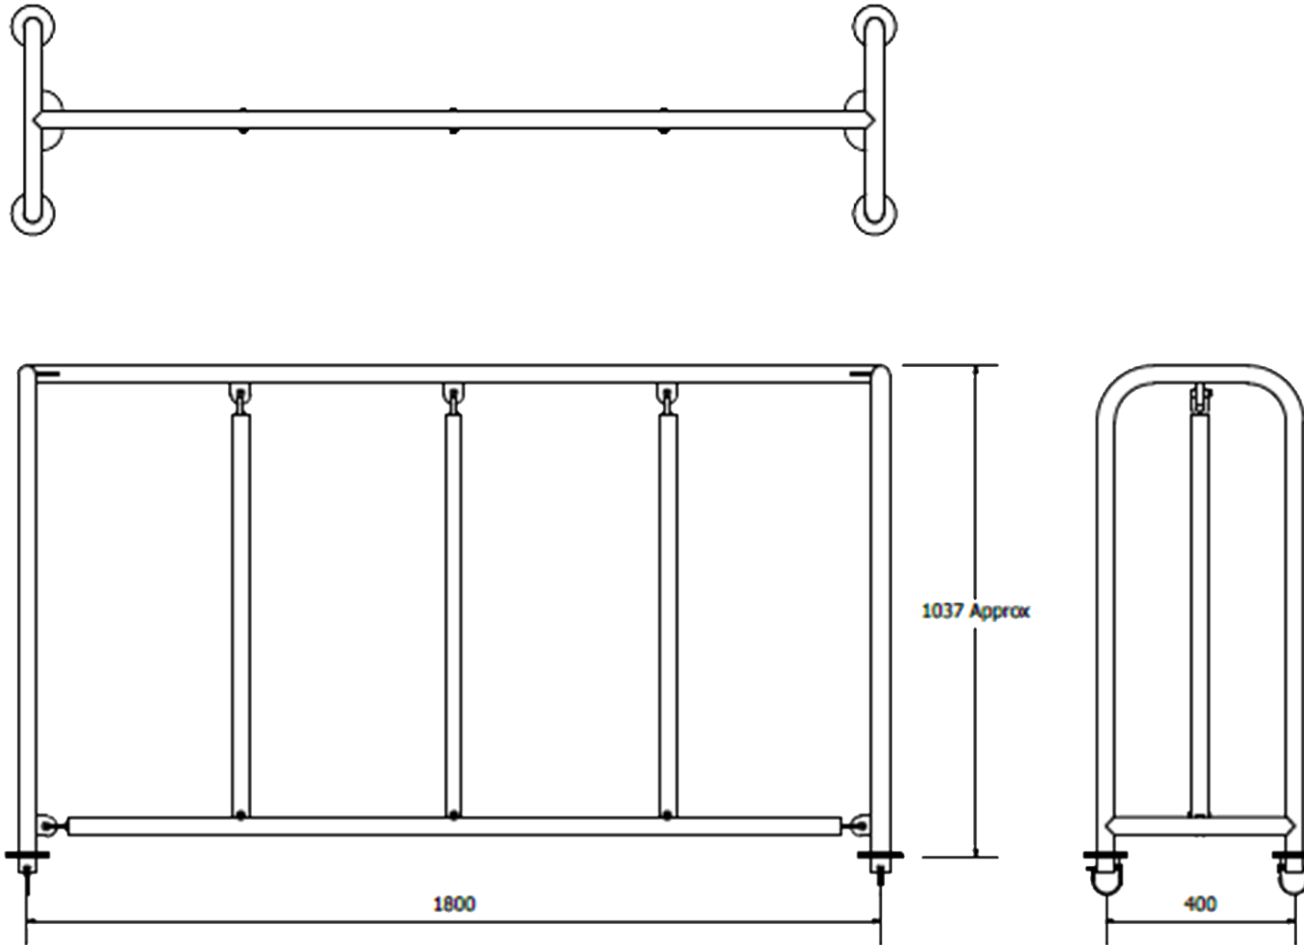

## BAMBINO LIANA VINE

Product Code: BOLVPC

### Technical Information

Dimensions	1800mm x 400mm x 1037mm
Total Area	
FHOF	
Compliant	NZS 5828:2015 AS 4685:2017 EN 1176:2008