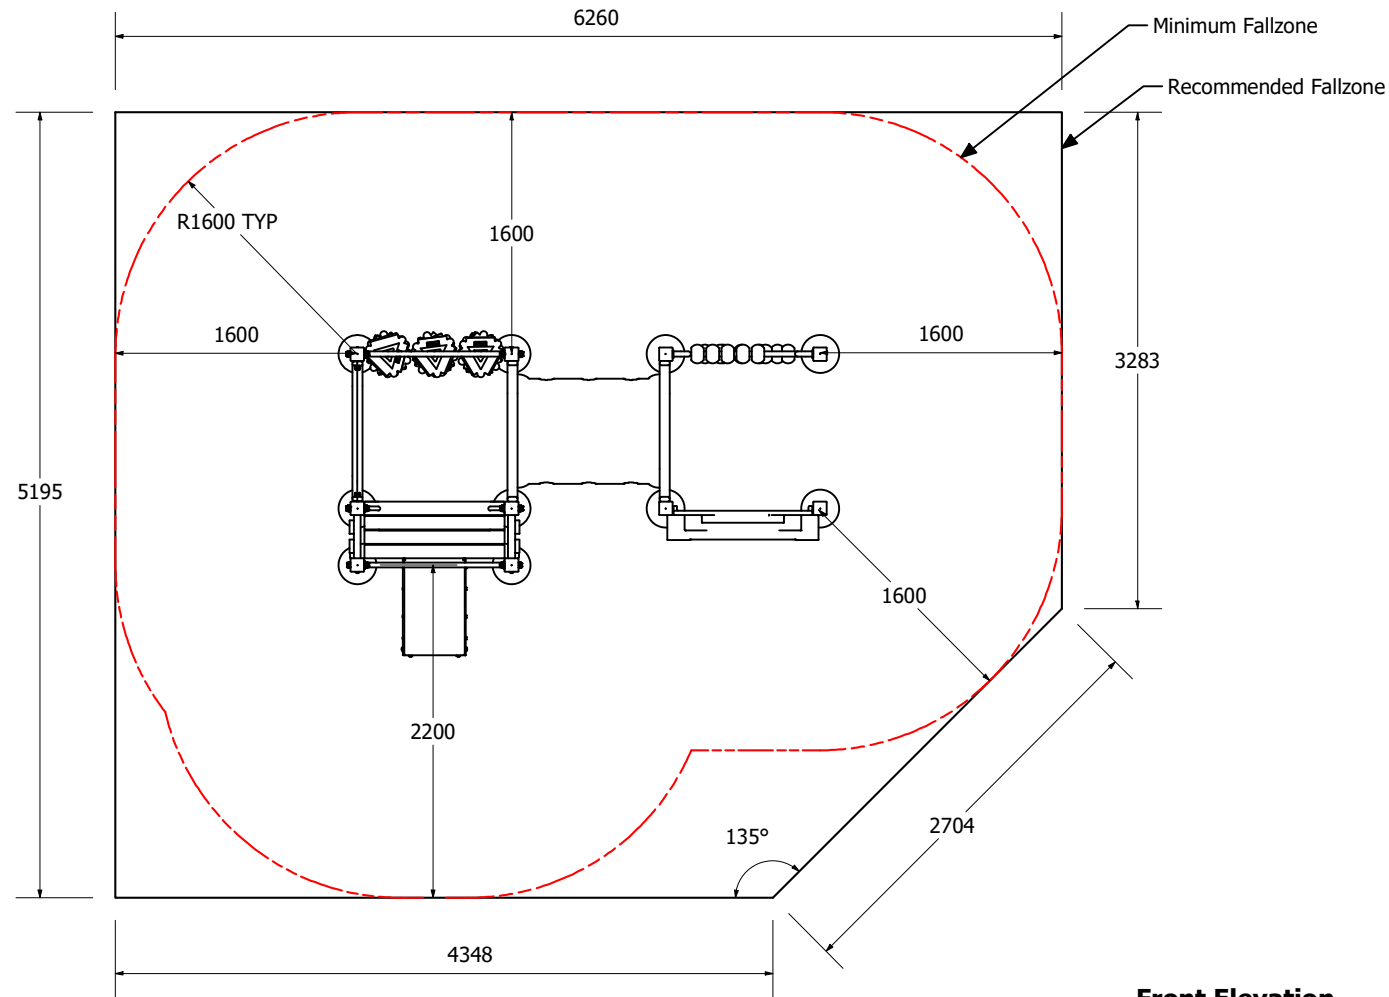

Toddler 102

Front view

Toddler 102

Rear view

Toddler 102

Plan view

FALLZONES (1 : 50)
Roof Hidden for Clarity

Front Elevation

Right Elevation

Technical Information	
Main Dimension	6160x5370
Total Area	31m2
Max FHO	450
Heaviest Part	40kg
Compliant to	NZS 5828:2015 AS 4685:2014 EN 1176:2008