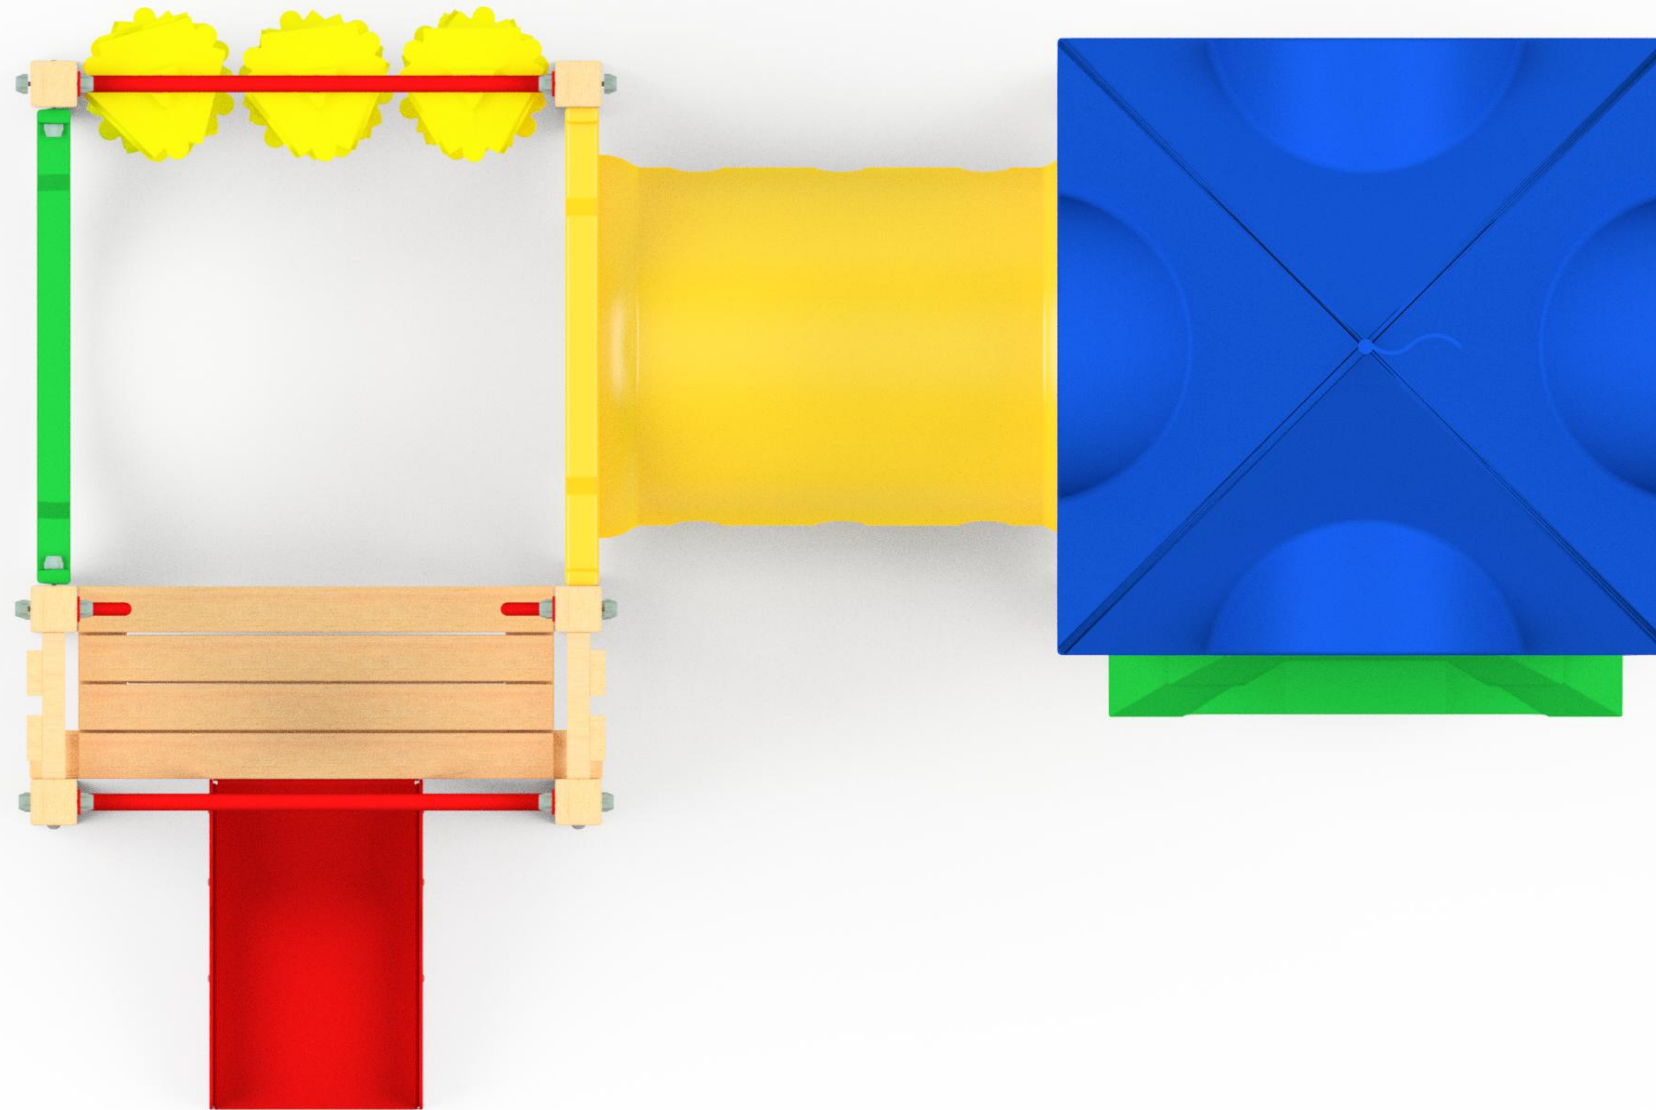

Toddler 102

Front view

Toddler 102

Rear view

Toddler 102

Plan view

FALLZONES (1 : 50)
Roof Hidden for Clarity

Front Elevation

Right Elevation

Technical Information	
Main Dimension	6160x5370
Total Area	31m2
Max FHO	450
Heaviest Part	40kg
Compliant to	NZS 5828:2015 AS 4685:2014 EN 1176:2008