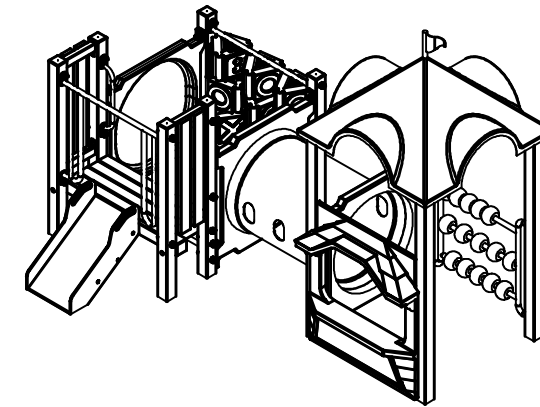

Toddler 102

Front view

Toddler 102

Rear view

Toddler 102

Plan view

FALLZONES (1 : 50)
Roof Hidden for Clarity

Front Elevation

Right Elevation

Technical Information	
Main Dimension	6160x5370
Total Area	31m2
Max FHO	450
Heaviest Part	40kg
Compliant to	NZS 5828:2015 AS 4685:2014 EN 1176:2008