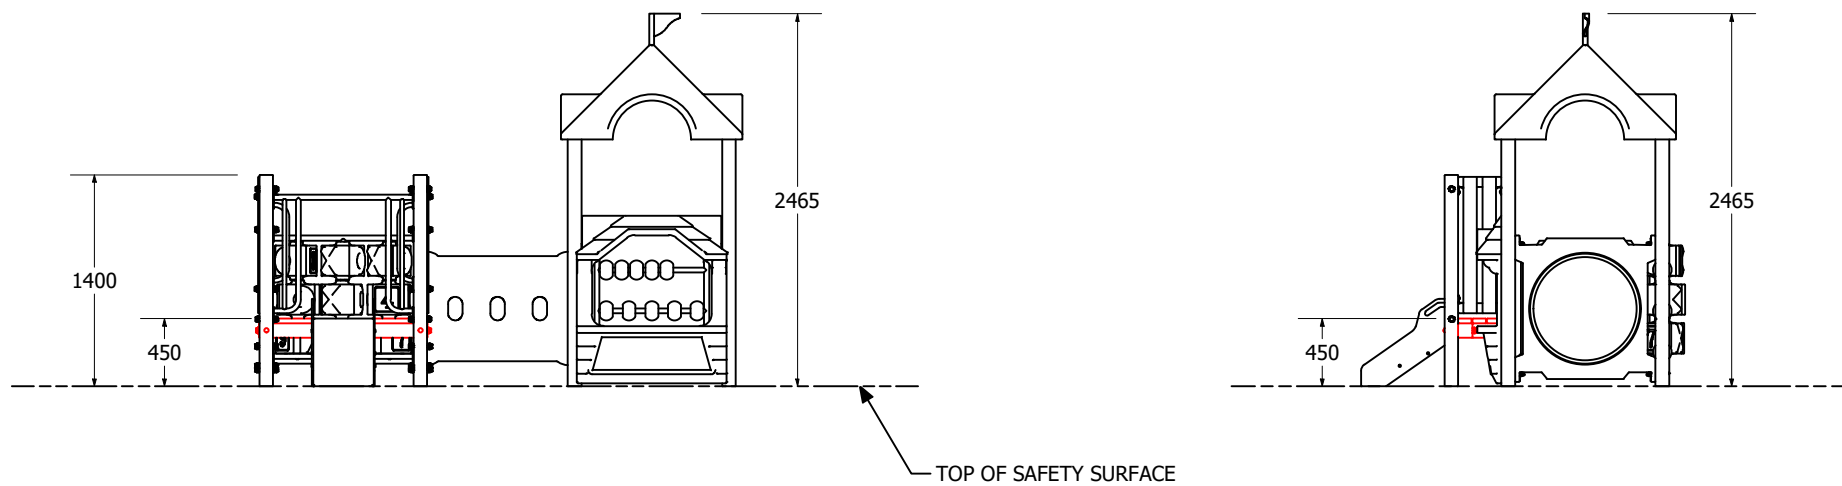

Toddler 102

Front view

Toddler 102

Rear view

Toddler 102

Plan view

FALLZONES (1 : 50)
Roof Hidden for Clarity

Front Elevation

Right Elevation

Technical Information	
Main Dimension	6160x5370
Total Area	31m2
Max FHO	450
Heaviest Part	40kg
Compliant to	NZS 5828:2015 AS 4685:2014 EN 1176:2008