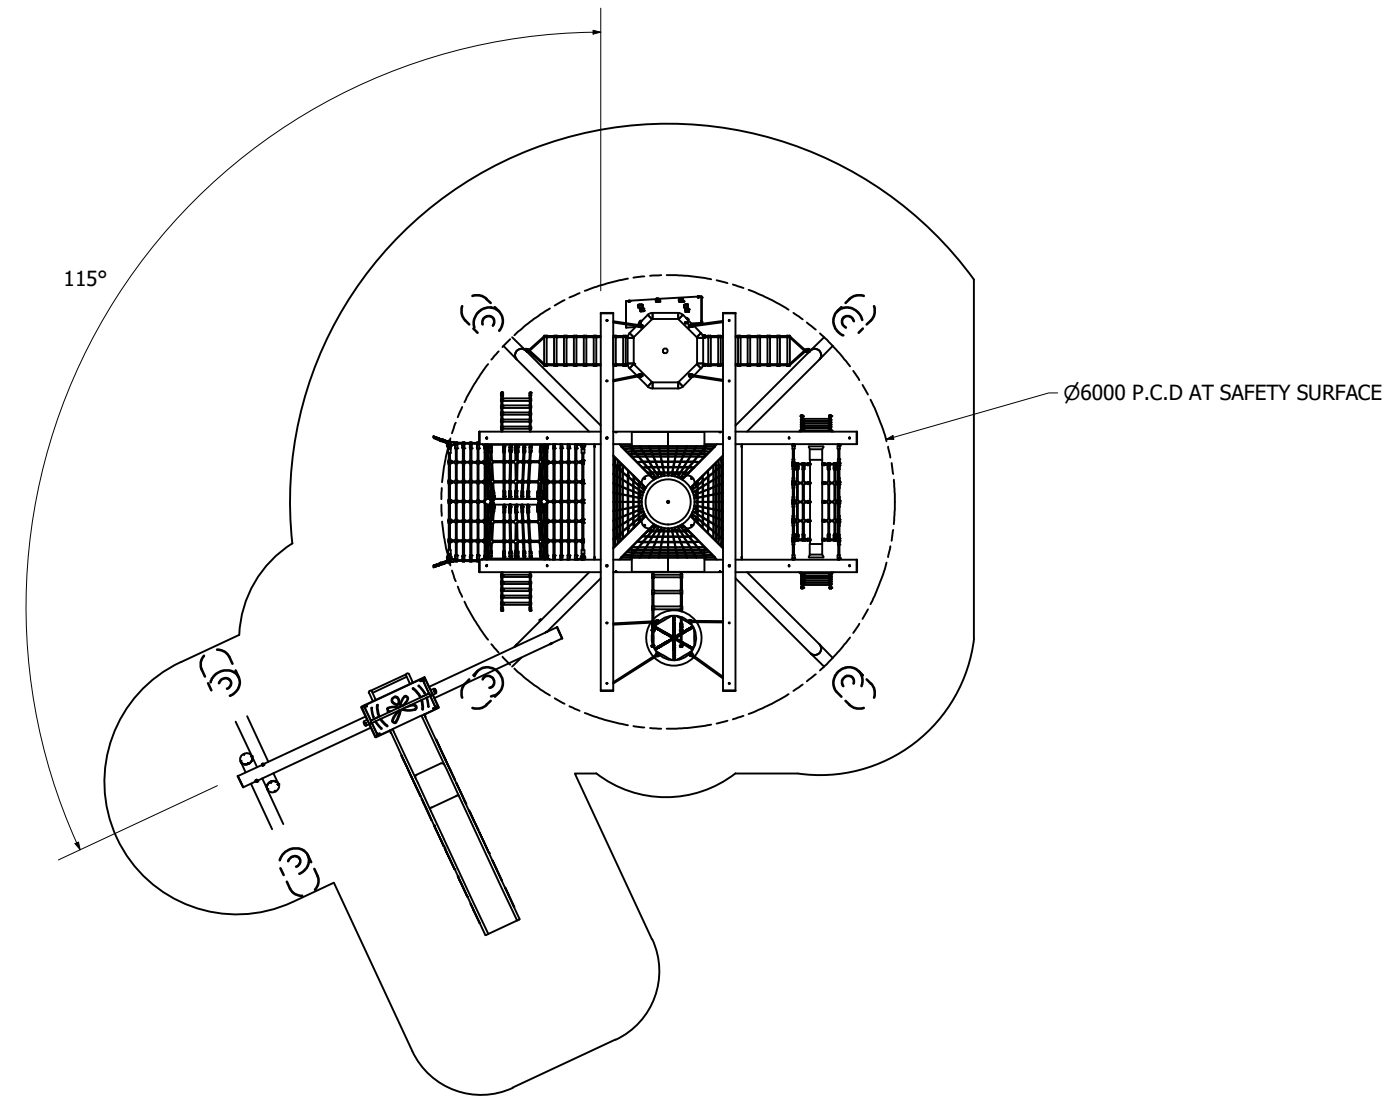

Black Forest with 1800 Koru Slide - Steel Poles

Black Forest with 1800 Koru Slide - Steel Poles