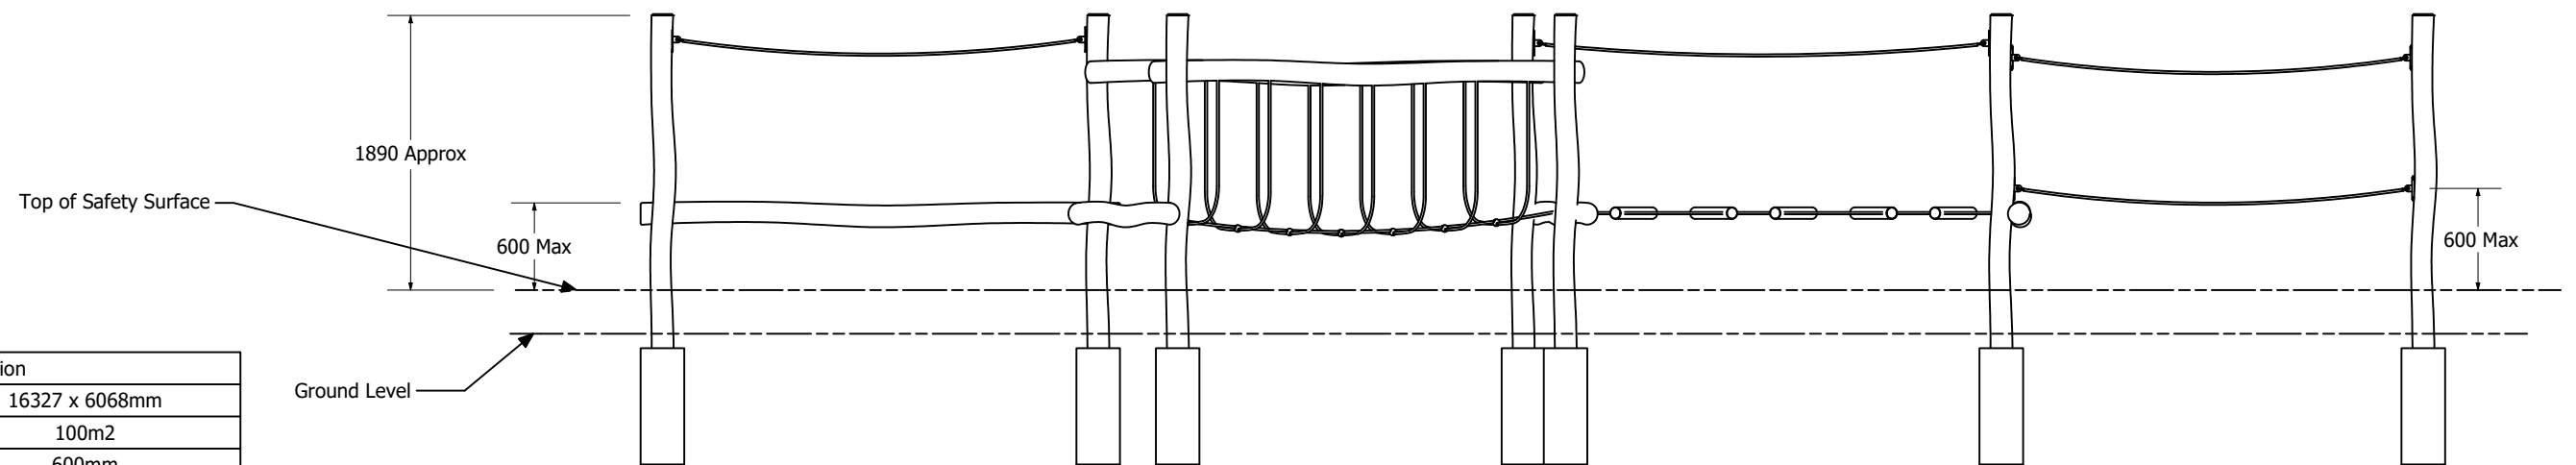

ACTIVITY TRAILS 2127

WW HARDWOOD: MOWWH2127
WW PINE: MOWWP2127

ACTIVITY TRAILS 2127

Technical Information	
Main Dimension	16327 x 6068mm
Total Area	100m ²
Max FHOF	600mm
Heaviest Part	
Compliant to	NZS 5828:2015 AS 4685:(series) EN 1176:2008