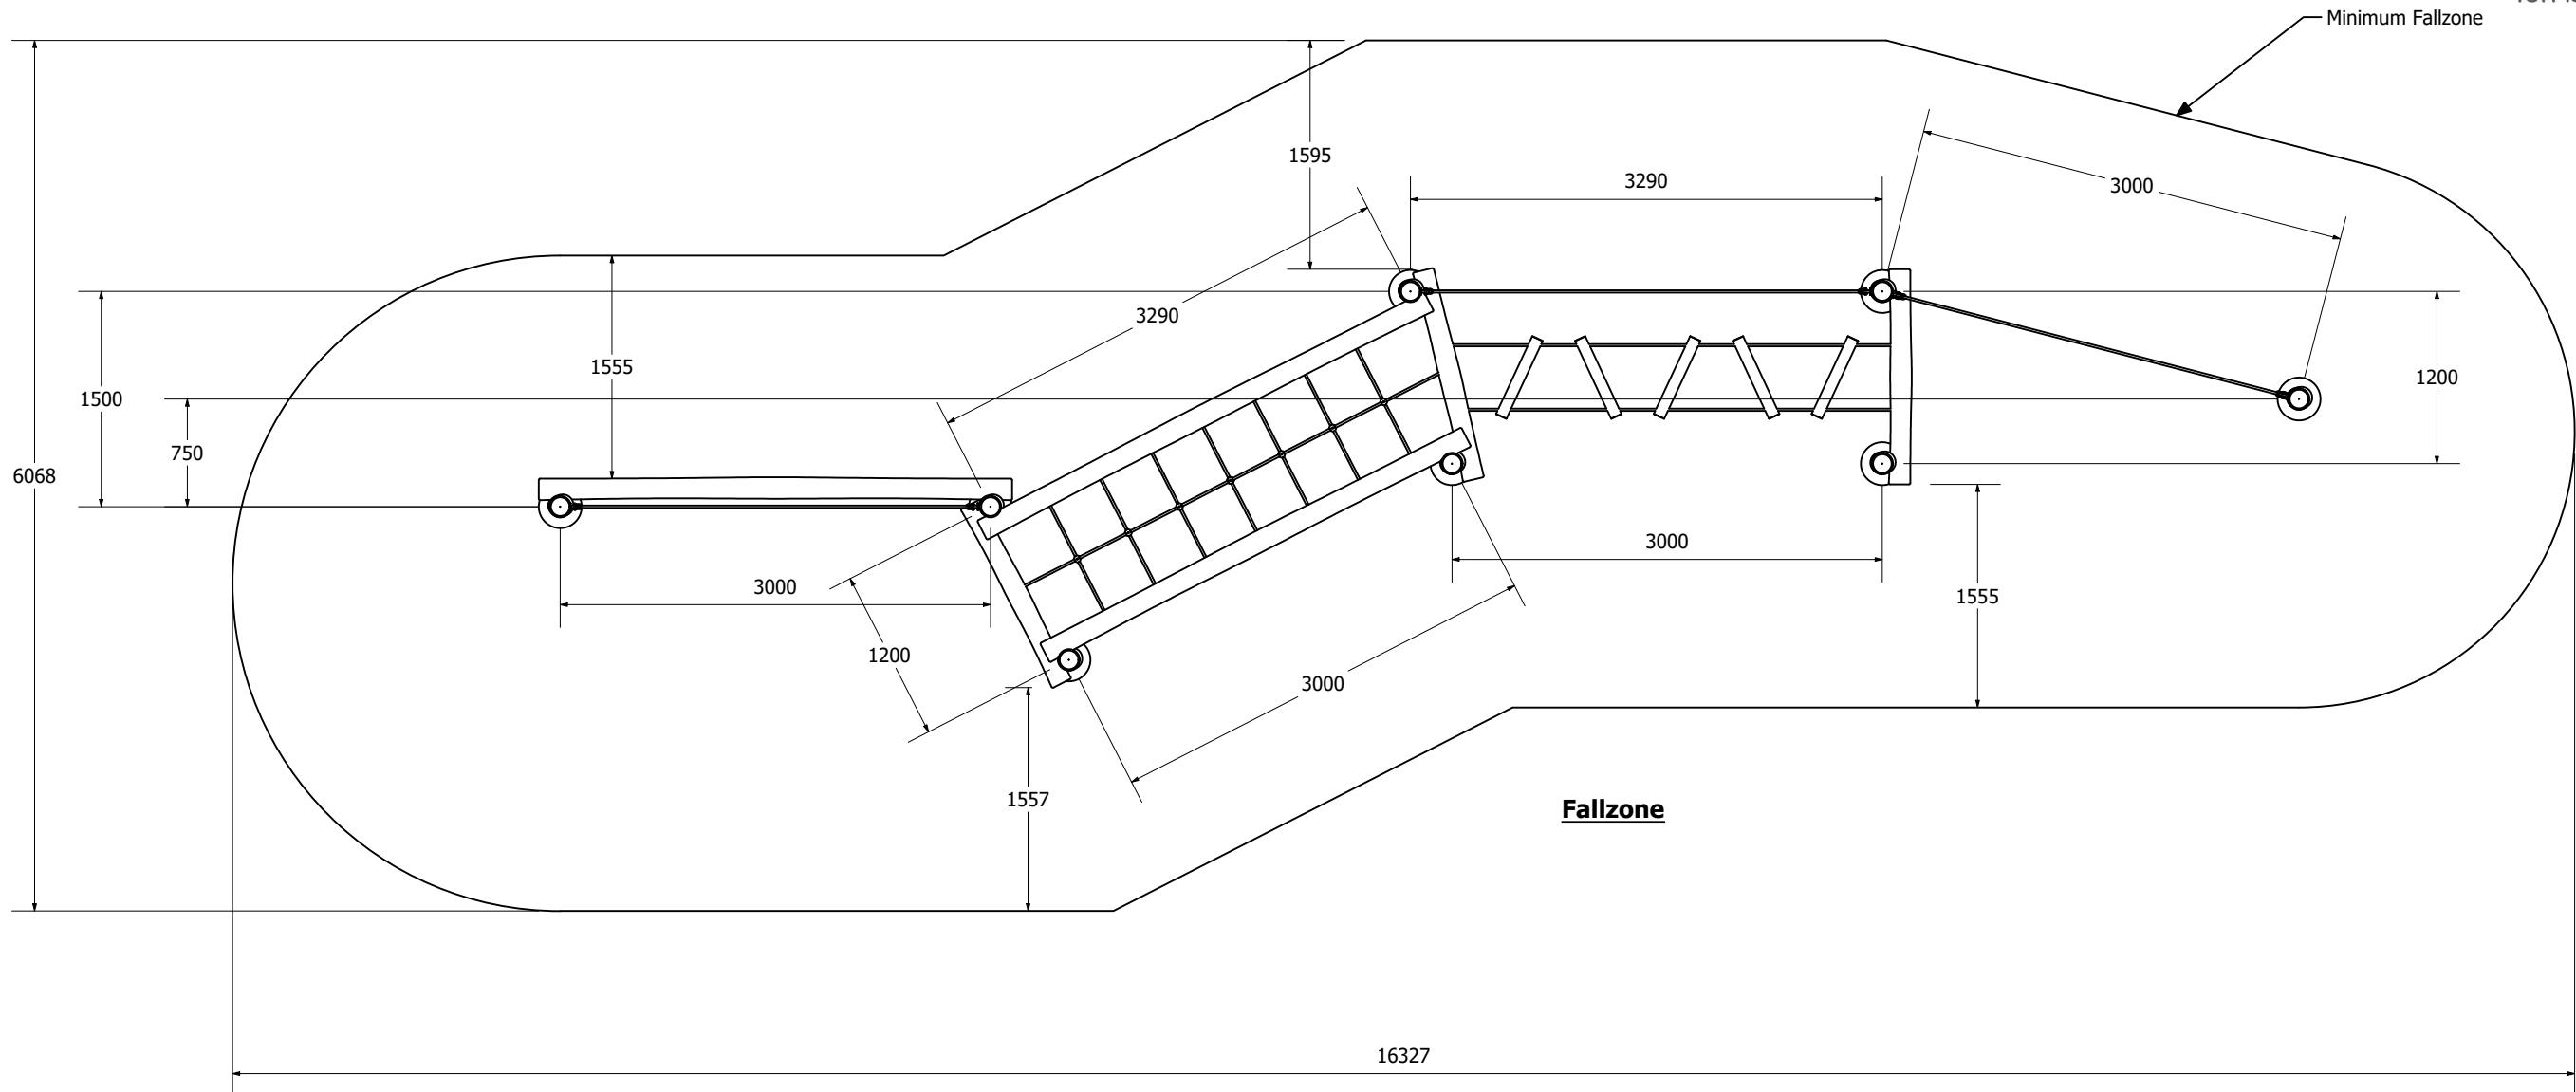

ACTIVITY TRAILS 2127

WW HARDWOOD: MOWWH2127
WW PINE: MOWWP2127

ACTIVITY TRAILS 2127

Technical Information	
Main Dimension	16327 x 6068mm
Total Area	100m ²
Max FHOF	600mm
Heaviest Part	
Compliant to	NZS 5828:2015 AS 4685:(series) EN 1176:2008