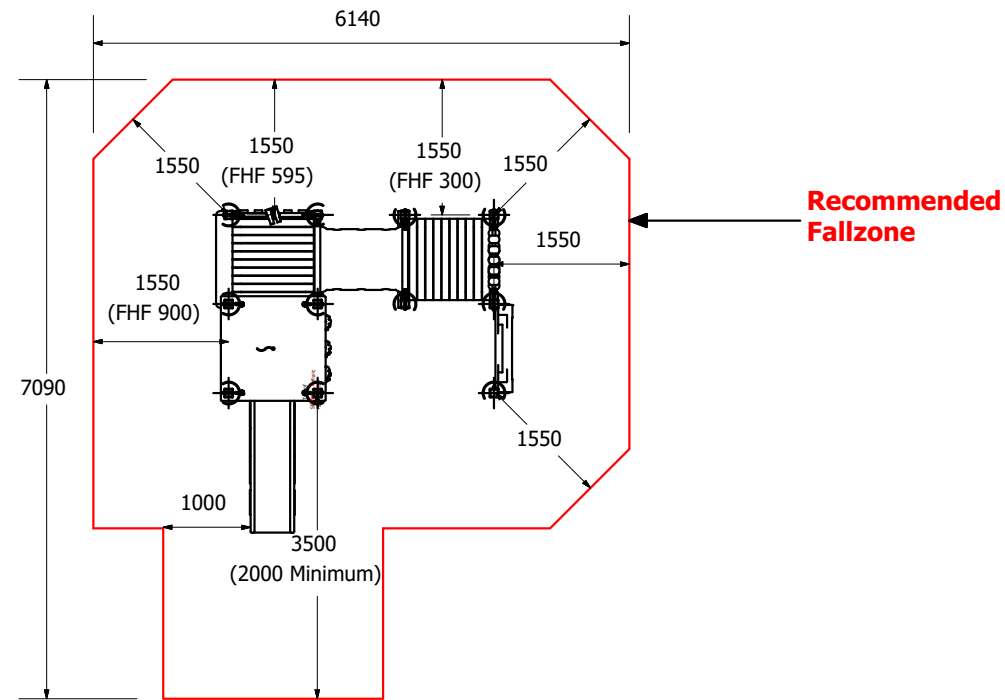

### Fallzones

### Right Elevation

Technical Information	
Main Dimension	6140x7090
Total Area	36m <sup>2</sup>
Max FHO	900
Heaviest Part	40kg
Compliant to	NZS 5828:2015 AS 4685:2014 EN 1176:2008

1:100 @ A3

REVISION HISTORY			
REV	DESCRIPTION	DATE	BY
0	Creation	28/09/2017	