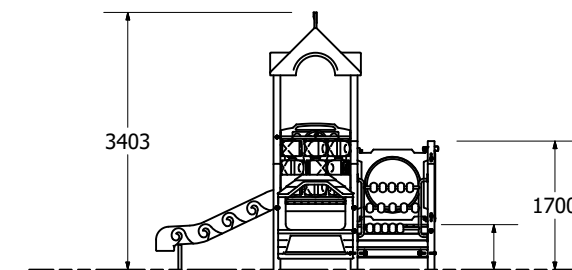

### Fallzones

### Right Elevation

Technical Information	
Main Dimension	6140x7090
Total Area	36m <sup>2</sup>
Max FHO	900
Heaviest Part	40kg
Compliant to	NZS 5828:2015 AS 4685:2014 EN 1176:2008

1:100 @ A3

REVISION HISTORY			
REV	DESCRIPTION	DATE	BY
0	Creation	28/09/2017	