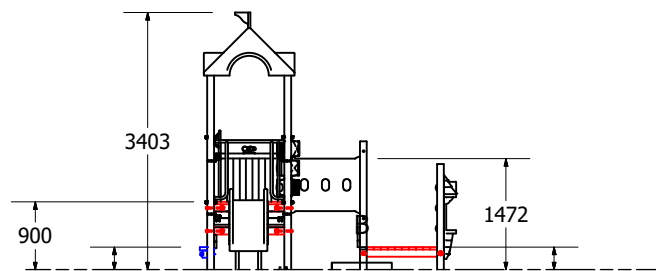

### Fallzones

### Front Elevation

### Right Elevation

Technical Information	
Main Dimension	6140x7090
Total Area	36m <sup>2</sup>
Max FHO	900
Heaviest Part	40kg
Compliant to	NZS 5828:2015 AS 4685:2014 EN 1176:2008

1:100 @ A3

REVISION HISTORY			
REV	DESCRIPTION	DATE	BY
0	Creation	28/09/2017	