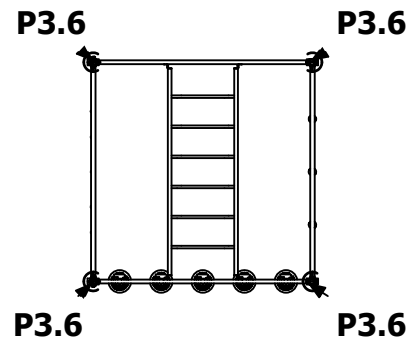

Right Elevation

| Technical Information | |
|-----------------------|---|
| Main Dimension | 7000 x 7050 |
| Total Area | 50m ² |
| Max FHO | 3000 |
| Heaviest Part | 40kg |
| Compliant to | NZS 5828:2015 AS 4685:(series) EN 1176:2008 |

PRODUCT CODE: MOMP440

Fallzones

Pole Dimensions

Pole Type

Front Elevation

Right Elevation

| REVISION HISTORY | | | |
|------------------|--|-----------|----|
| REV | DESCRIPTION | DATE | BY |
| 0 | Creation | 8/06/2017 | |
| 1 | Changed Spider, pole lengths and Fallzones | 8/3/2022 | HS |