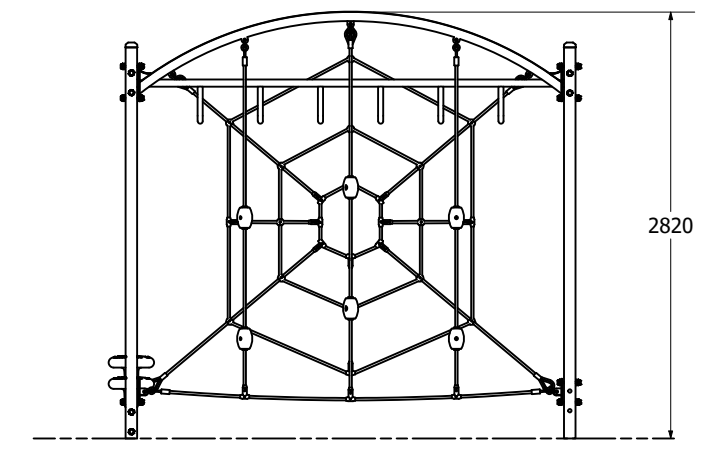

Jungle Cube 440 (Metaplay)

PRODUCT CODE: MOMP440

Jungle Cube 440 (Metaplay)

PRODUCT CODE: MOMP440

Jungle Cube 440 (Metaplay)

PRODUCT CODE: MOMP440

1:100 @ A3

Front Elevation

Right Elevation

| Technical Information | |
|-----------------------|---|
| Main Dimension | 7000 x 7050 |
| Total Area | 50m ² |
| Max FHO | 3000 |
| Heaviest Part | 40kg |
| Compliant to | NZS 5828:2015 AS 4685:(series) EN 1176:2008 |

| REVISION HISTORY | | | |
|------------------|--|-----------|----|
| REV | DESCRIPTION | DATE | BY |
| 0 | Creation | 8/06/2017 | |
| 1 | Changed Spider, pole lengths and Fallzones | 8/3/2022 | HS |

Jungle Cube 440 (Metaplay)

PRODUCT CODE: MOMP440

Fallzones

Pole Dimensions

Pole Type

Front Elevation

Right Elevation

| REVISION HISTORY | | | |
|------------------|--|-----------|----|
| REV | DESCRIPTION | DATE | BY |
| 0 | Creation | 8/06/2017 | |
| 1 | Changed Spider, pole lengths and Fallzones | 8/3/2022 | HS |