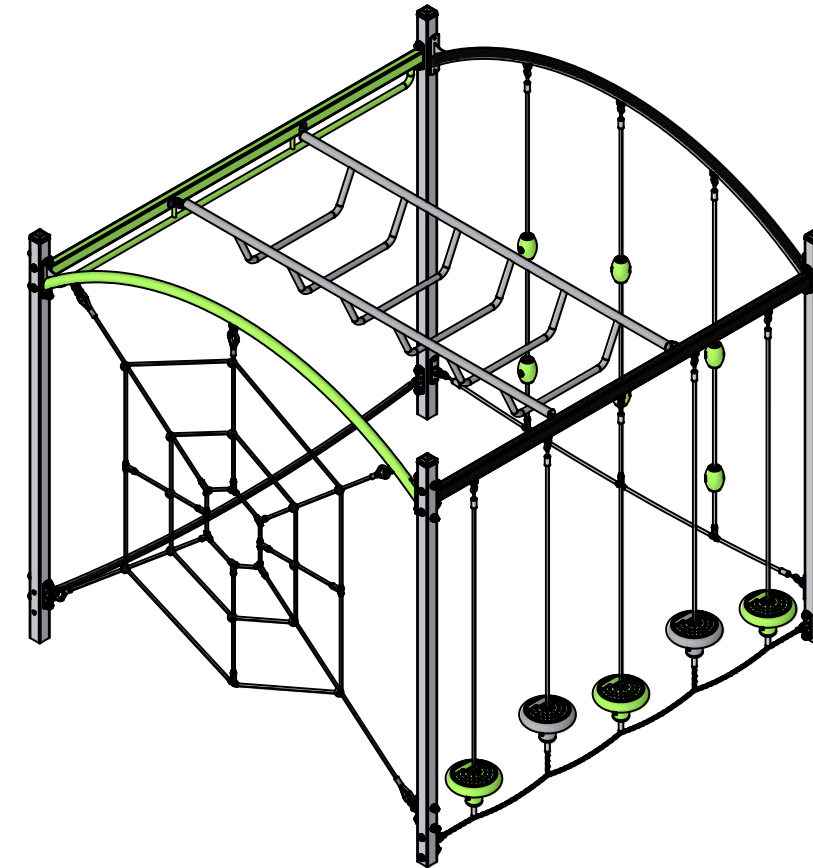

Jungle Cube 440 (Metaplay)

PRODUCT CODE: MOMP440

Jungle Cube 440 (Metaplay)

PRODUCT CODE: MOMP440

Jungle Cube 440 (Metaplay)

PRODUCT CODE: MOMP440

1:100 @ A3

Front Elevation

Right Elevation

| Technical Information | |
|-----------------------|---|
| Main Dimension | 7000 x 7050 |
| Total Area | 50m ² |
| Max FHO | 3000 |
| Heaviest Part | 40kg |
| Compliant to | NZS 5828:2015 AS 4685:(series) EN 1176:2008 |

| REVISION HISTORY | | | |
|------------------|--|-----------|----|
| REV | DESCRIPTION | DATE | BY |
| 0 | Creation | 8/06/2017 | |
| 1 | Changed Spider, pole lengths and Fallzones | 8/3/2022 | HS |

Jungle Cube 440 (Metaplay)

PRODUCT CODE: MOMP440

Fallzones

Pole Dimensions

Pole Type

Front Elevation

Right Elevation

| REVISION HISTORY | | | |
|------------------|--|-----------|----|
| REV | DESCRIPTION | DATE | BY |
| 0 | Creation | 8/06/2017 | |
| 1 | Changed Spider, pole lengths and Fallzones | 8/3/2022 | HS |