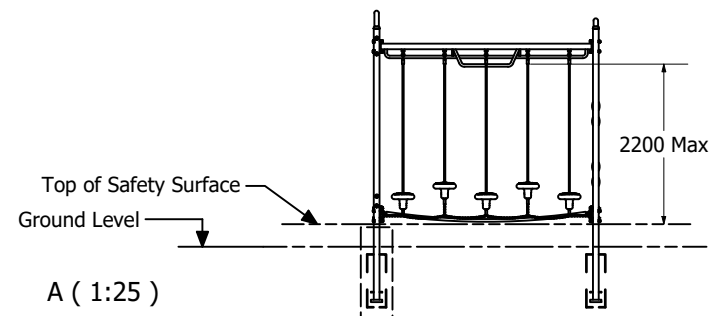

Right Elevation

| Technical Information | |
|-----------------------|---|
| Main Dimension | 7000 x 7050 |
| Total Area | 50m ² |
| Max FHO | 3000 |
| Heaviest Part | 40kg |
| Compliant to | NZS 5828:2015 AS 4685:(series) EN 1176:2008 |

| REVISION HISTORY | | | |
|------------------|--|-----------|----|
| REV | DESCRIPTION | DATE | BY |
| 0 | Creation | 8/06/2017 | |
| 1 | Changed Spider, pole lengths and Fallzones | 8/3/2022 | HS |

Jungle Cube 440 (Metaplay)

PRODUCT CODE: MOMP440

Fallzones

Pole Dimensions

Pole Type

Front Elevation

Right Elevation

| REVISION HISTORY | | | |
|------------------|--|-----------|----|
| REV | DESCRIPTION | DATE | BY |
| 0 | Creation | 8/06/2017 | |
| 1 | Changed Spider, pole lengths and Fallzones | 8/3/2022 | HS |