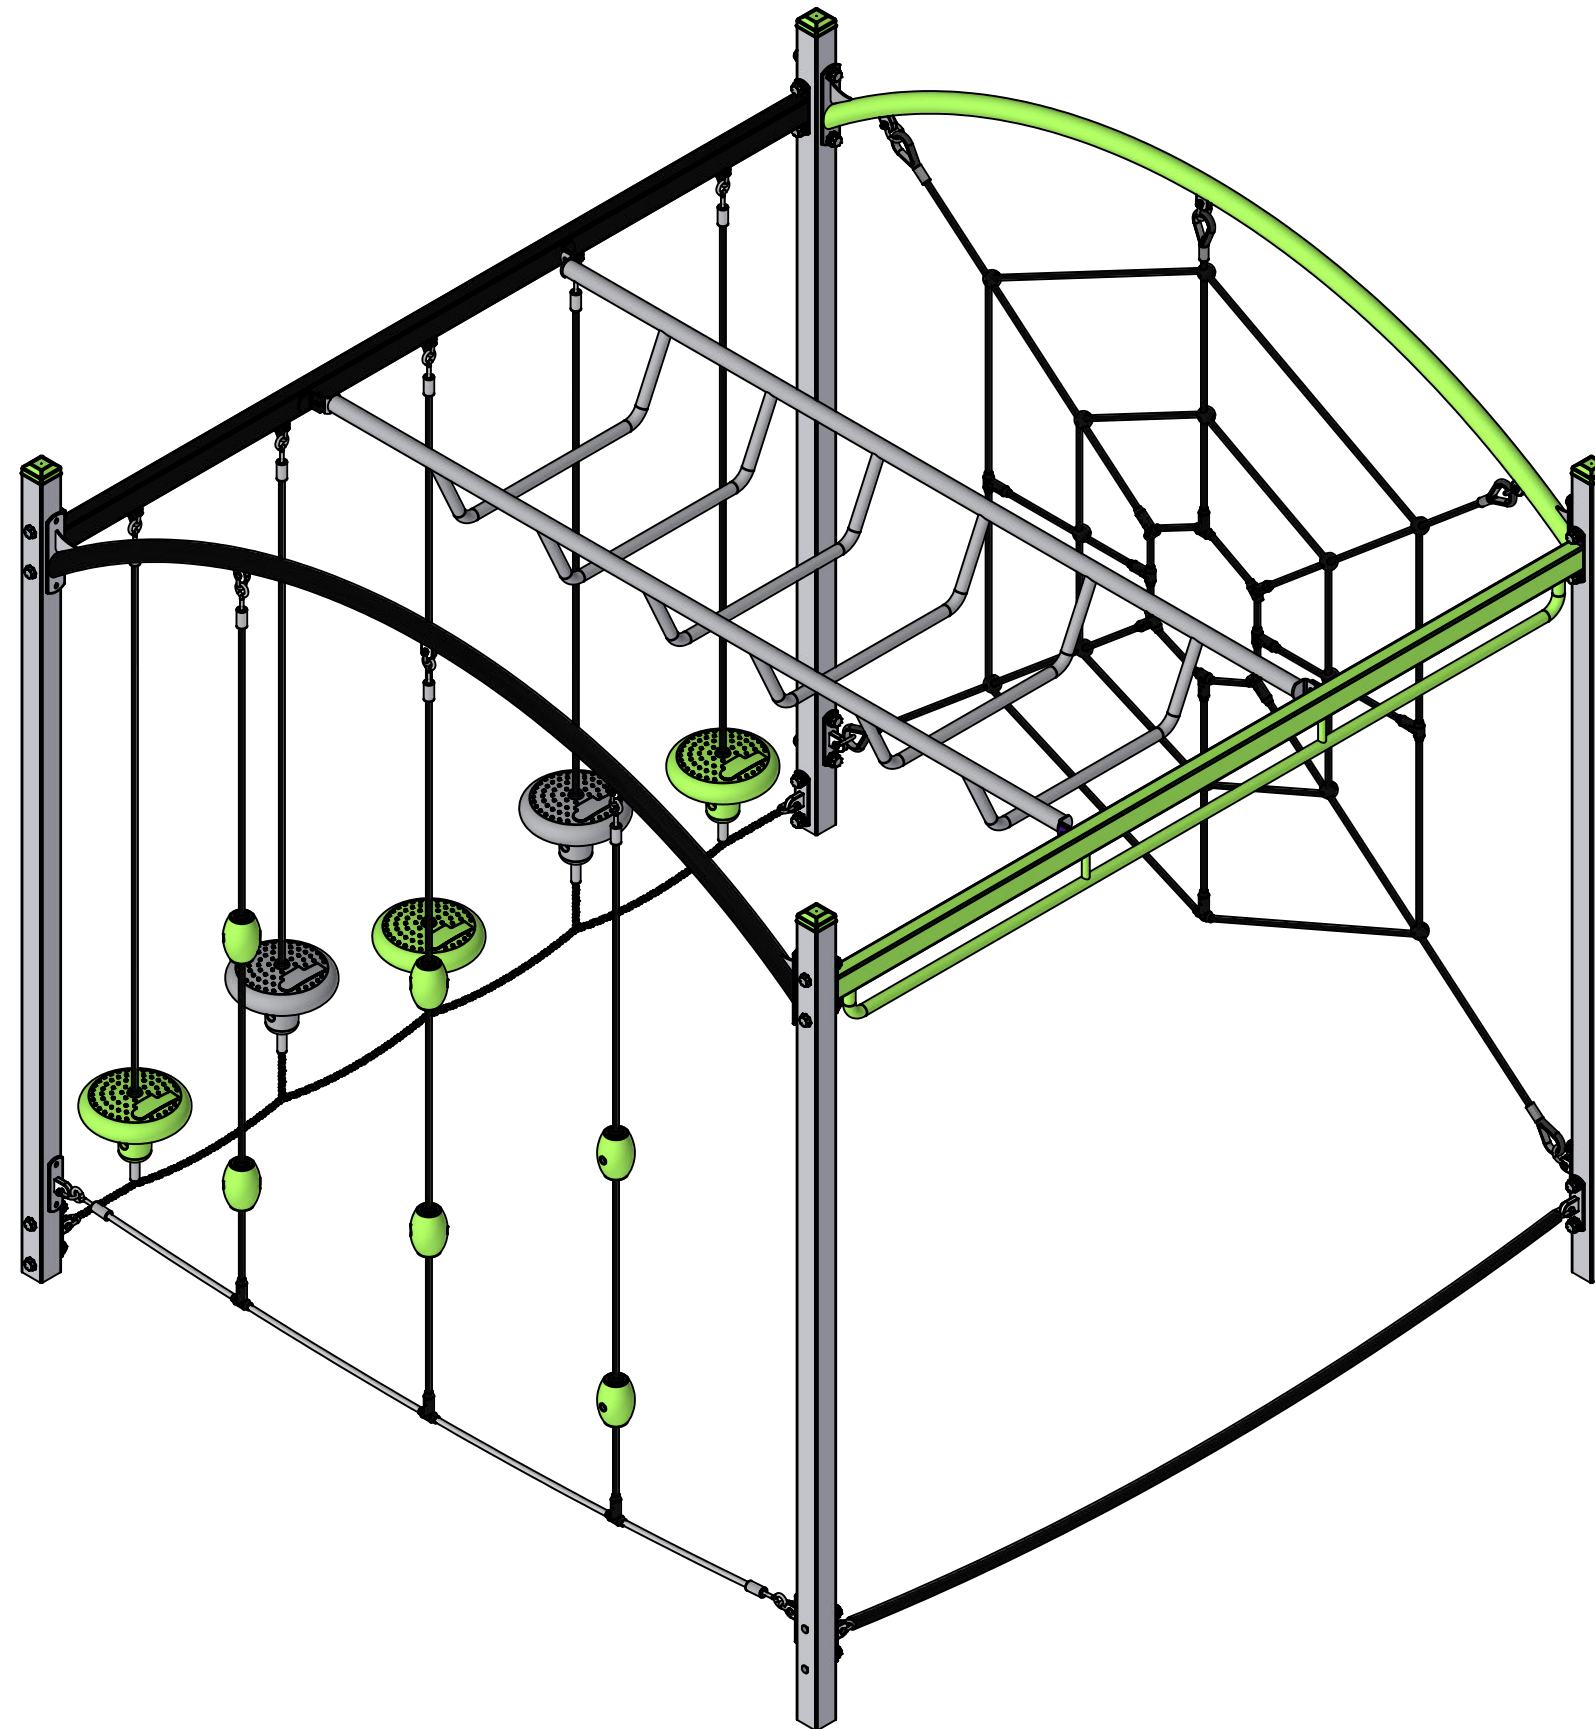

Jungle Cube 440 (Metaplay)

PRODUCT CODE: MOMP440

Jungle Cube 440 (Metaplay)

PRODUCT CODE: MOMP440

Jungle Cube 440 (Metaplay)

PRODUCT CODE: MOMP440

1:100 @ A3

Front Elevation

Right Elevation

| Technical Information | |
|-----------------------|---|
| Main Dimension | 7000 x 7050 |
| Total Area | 50m ² |
| Max FHO | 3000 |
| Heaviest Part | 40kg |
| Compliant to | NZS 5828:2015 AS 4685:(series) EN 1176:2008 |

| REVISION HISTORY | | | |
|------------------|--|-----------|----|
| REV | DESCRIPTION | DATE | BY |
| 0 | Creation | 8/06/2017 | |
| 1 | Changed Spider, pole lengths and Fallzones | 8/3/2022 | HS |

Jungle Cube 440 (Metaplay)

PRODUCT CODE: MOMP440

Fallzones

Pole Dimensions

Pole Type

Front Elevation

Right Elevation

| REVISION HISTORY | | | |
|------------------|--|-----------|----|
| REV | DESCRIPTION | DATE | BY |
| 0 | Creation | 8/06/2017 | |
| 1 | Changed Spider, pole lengths and Fallzones | 8/3/2022 | HS |