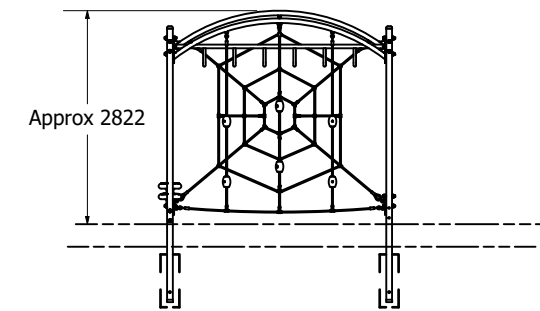

Right Elevation

| Technical Information | |
|-----------------------|---|
| Main Dimension | 7000 x 7050 |
| Total Area | 50m ² |
| Max FHO | 3000 |
| Heaviest Part | 40kg |
| Compliant to | NZS 5828:2015 AS 4685:(series) EN 1176:2008 |

PRODUCT CODE: MOMP440

Fallzones

Pole Dimensions

Pole Type

Front Elevation

Right Elevation

| REVISION HISTORY | | | |
|------------------|--|-----------|----|
| REV | DESCRIPTION | DATE | BY |
| 0 | Creation | 8/06/2017 | |
| 1 | Changed Spider, pole lengths and Fallzones | 8/3/2022 | HS |