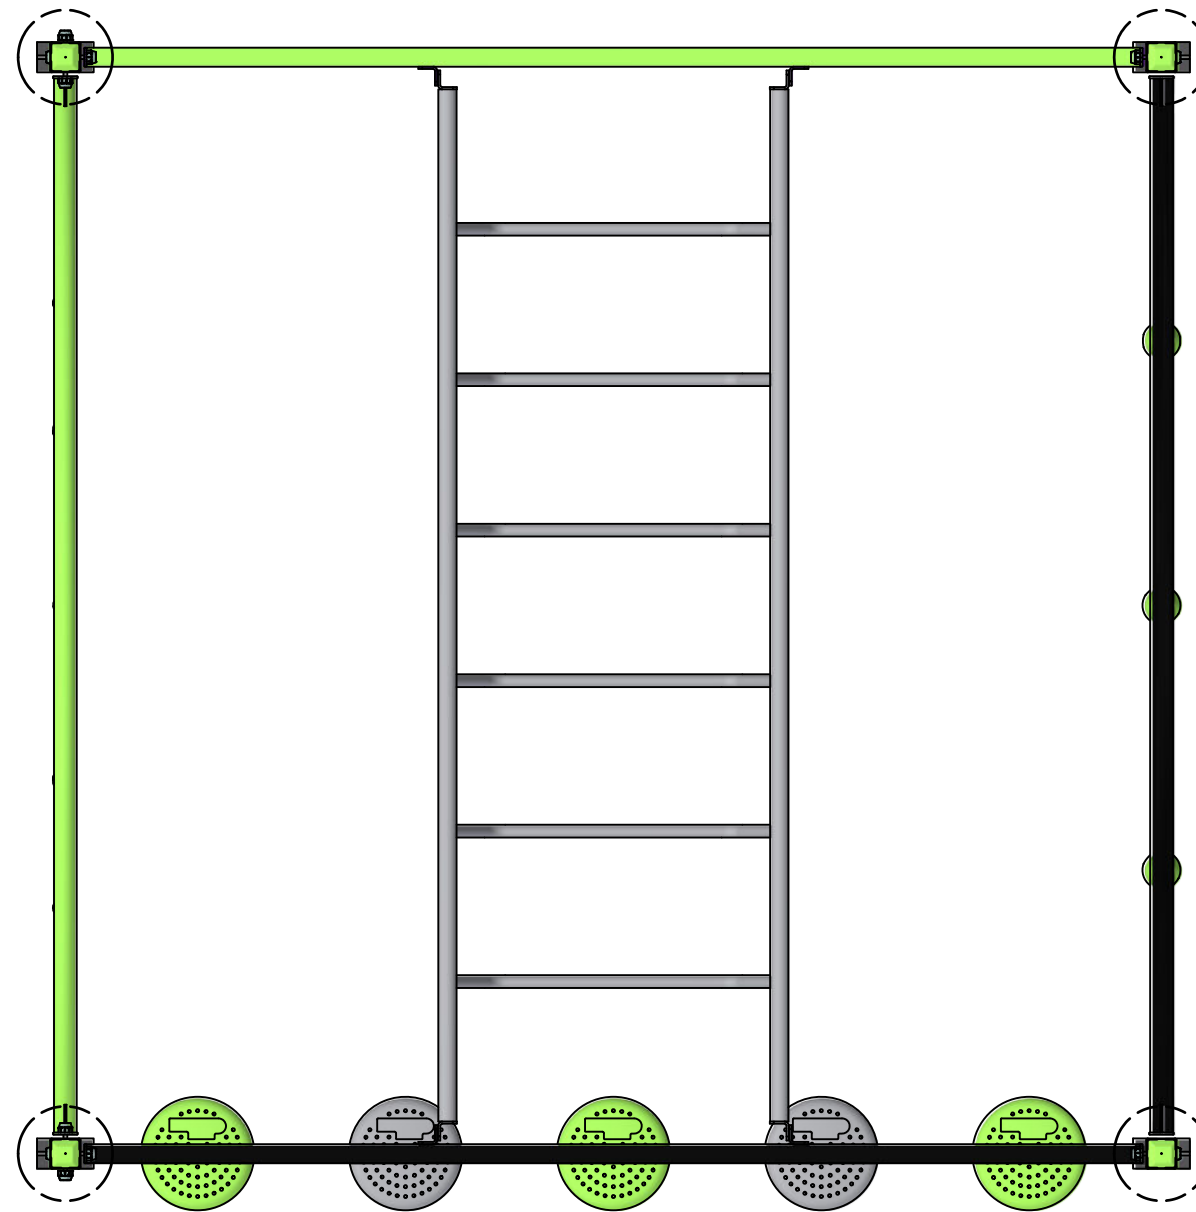

Jungle Cube 440 (Metaplay)

PRODUCT CODE: MOMP440

Jungle Cube 440 (Metaplay)

PRODUCT CODE: MOMP440

Jungle Cube 440 (Metaplay)

PRODUCT CODE: MOMP440

1:100 @ A3

Front Elevation

Right Elevation

| Technical Information | |
|-----------------------|---|
| Main Dimension | 7000 x 7050 |
| Total Area | 50m ² |
| Max FHO | 3000 |
| Heaviest Part | 40kg |
| Compliant to | NZS 5828:2015 AS 4685:(series) EN 1176:2008 |

| REVISION HISTORY | | | |
|------------------|--|-----------|----|
| REV | DESCRIPTION | DATE | BY |
| 0 | Creation | 8/06/2017 | |
| 1 | Changed Spider, pole lengths and Fallzones | 8/3/2022 | HS |

Jungle Cube 440 (Metaplay)

PRODUCT CODE: MOMP440

Fallzones

Pole Dimensions

Pole Type

Front Elevation

Right Elevation

| REVISION HISTORY | | | |
|------------------|--|-----------|----|
| REV | DESCRIPTION | DATE | BY |
| 0 | Creation | 8/06/2017 | |
| 1 | Changed Spider, pole lengths and Fallzones | 8/3/2022 | HS |