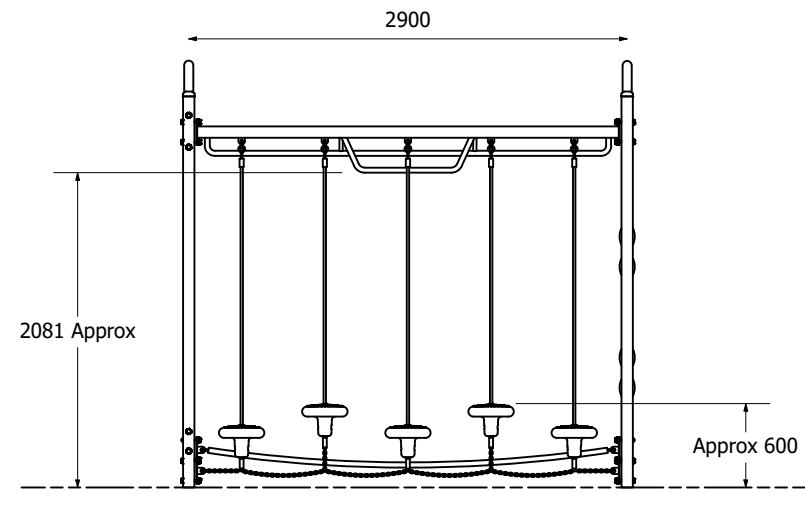

Jungle Cube 440 (Metaplay)

PRODUCT CODE: MOMP440

Jungle Cube 440 (Metaplay)

PRODUCT CODE: MOMP440

Jungle Cube 440 (Metaplay)

PRODUCT CODE: MOMP440

1:100 @ A3

Front Elevation

Right Elevation

| Technical Information | |
|-----------------------|---|
| Main Dimension | 7000 x 7050 |
| Total Area | 50m ² |
| Max FHO | 3000 |
| Heaviest Part | 40kg |
| Compliant to | NZS 5828:2015 AS 4685:(series) EN 1176:2008 |

| REVISION HISTORY | | | |
|------------------|--|-----------|----|
| REV | DESCRIPTION | DATE | BY |
| 0 | Creation | 8/06/2017 | |
| 1 | Changed Spider, pole lengths and Fallzones | 8/3/2022 | HS |

Jungle Cube 440 (Metaplay)

PRODUCT CODE: MOMP440

Fallzones

Pole Dimensions

Pole Type

Front Elevation

Right Elevation

| REVISION HISTORY | | | |
|------------------|--|-----------|----|
| REV | DESCRIPTION | DATE | BY |
| 0 | Creation | 8/06/2017 | |
| 1 | Changed Spider, pole lengths and Fallzones | 8/3/2022 | HS |