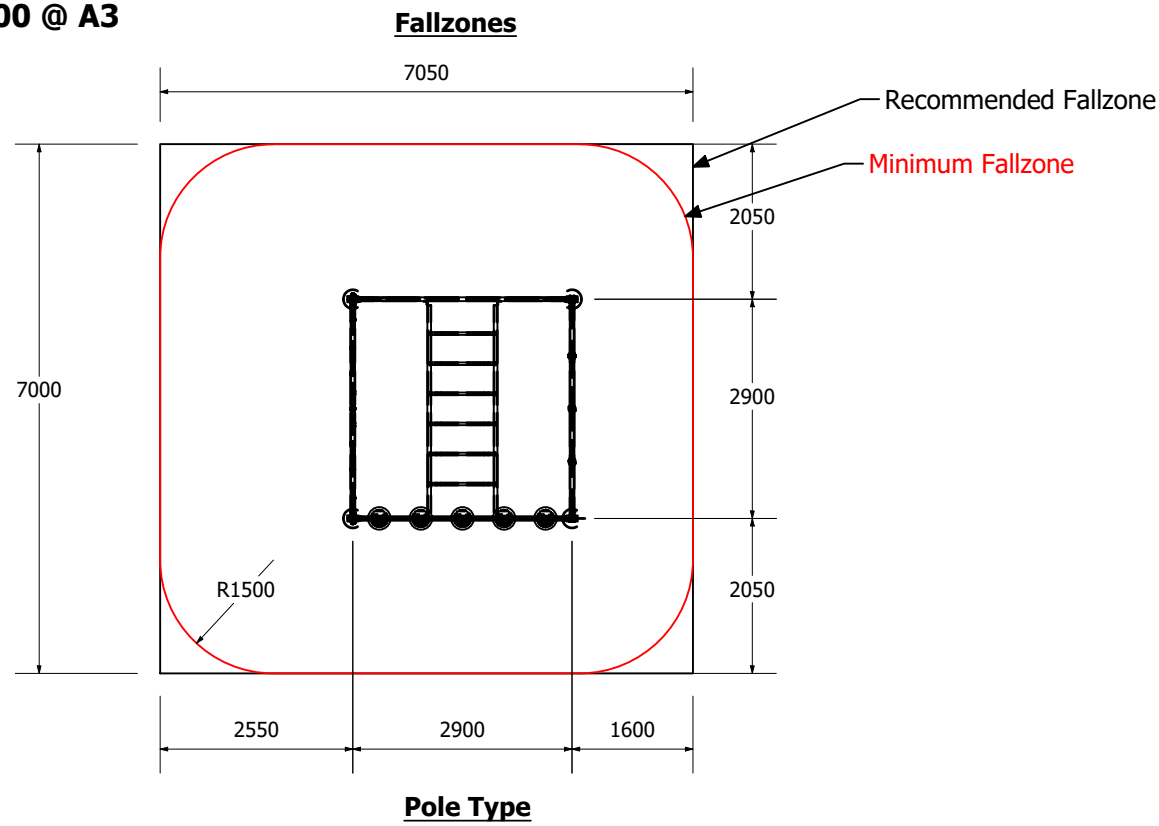

Jungle Cube 440 (Metaplay)

PRODUCT CODE: MOMP440

Jungle Cube 440 (Metaplay)

PRODUCT CODE: MOMP440

Jungle Cube 440 (Metaplay)

PRODUCT CODE: MOMP440

1:100 @ A3

Front Elevation

Right Elevation

| Technical Information | |
|-----------------------|---|
| Main Dimension | 7000 x 7050 |
| Total Area | 50m ² |
| Max FHO | 3000 |
| Heaviest Part | 40kg |
| Compliant to | NZS 5828:2015 AS 4685:(series) EN 1176:2008 |

| REVISION HISTORY | | | |
|------------------|--|-----------|----|
| REV | DESCRIPTION | DATE | BY |
| 0 | Creation | 8/06/2017 | |
| 1 | Changed Spider, pole lengths and Fallzones | 8/3/2022 | HS |

Jungle Cube 440 (Metaplay)

PRODUCT CODE: MOMP440

Fallzones

Pole Dimensions

Pole Type

Front Elevation

Right Elevation

| REVISION HISTORY | | | |
|------------------|--|-----------|----|
| REV | DESCRIPTION | DATE | BY |
| 0 | Creation | 8/06/2017 | |
| 1 | Changed Spider, pole lengths and Fallzones | 8/3/2022 | HS |