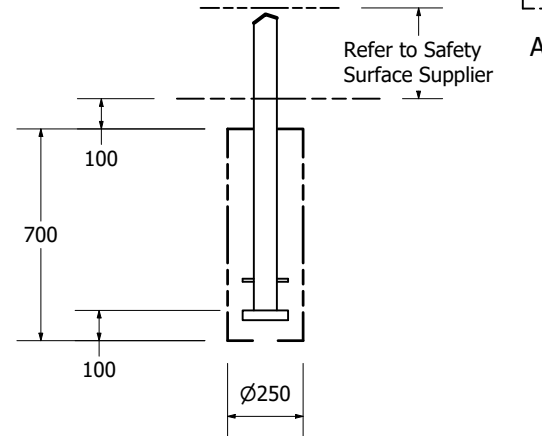

Right Elevation

| Technical Information | |
|-----------------------|---|
| Main Dimension | 7000 x 7050 |
| Total Area | 50m ² |
| Max FHO | 3000 |
| Heaviest Part | 40kg |
| Compliant to | NZS 5828:2015 AS 4685:(series) EN 1176:2008 |

| REVISION HISTORY | | | |
|------------------|--|-----------|----|
| REV | DESCRIPTION | DATE | BY |
| 0 | Creation | 8/06/2017 | |
| 1 | Changed Spider, pole lengths and Fallzones | 8/3/2022 | HS |

Jungle Cube 440 (Metaplay)

PRODUCT CODE: MOMP440

Fallzones

Pole Dimensions

Pole Type

Front Elevation

Right Elevation

| REVISION HISTORY | | | |
|------------------|--|-----------|----|
| REV | DESCRIPTION | DATE | BY |
| 0 | Creation | 8/06/2017 | |
| 1 | Changed Spider, pole lengths and Fallzones | 8/3/2022 | HS |