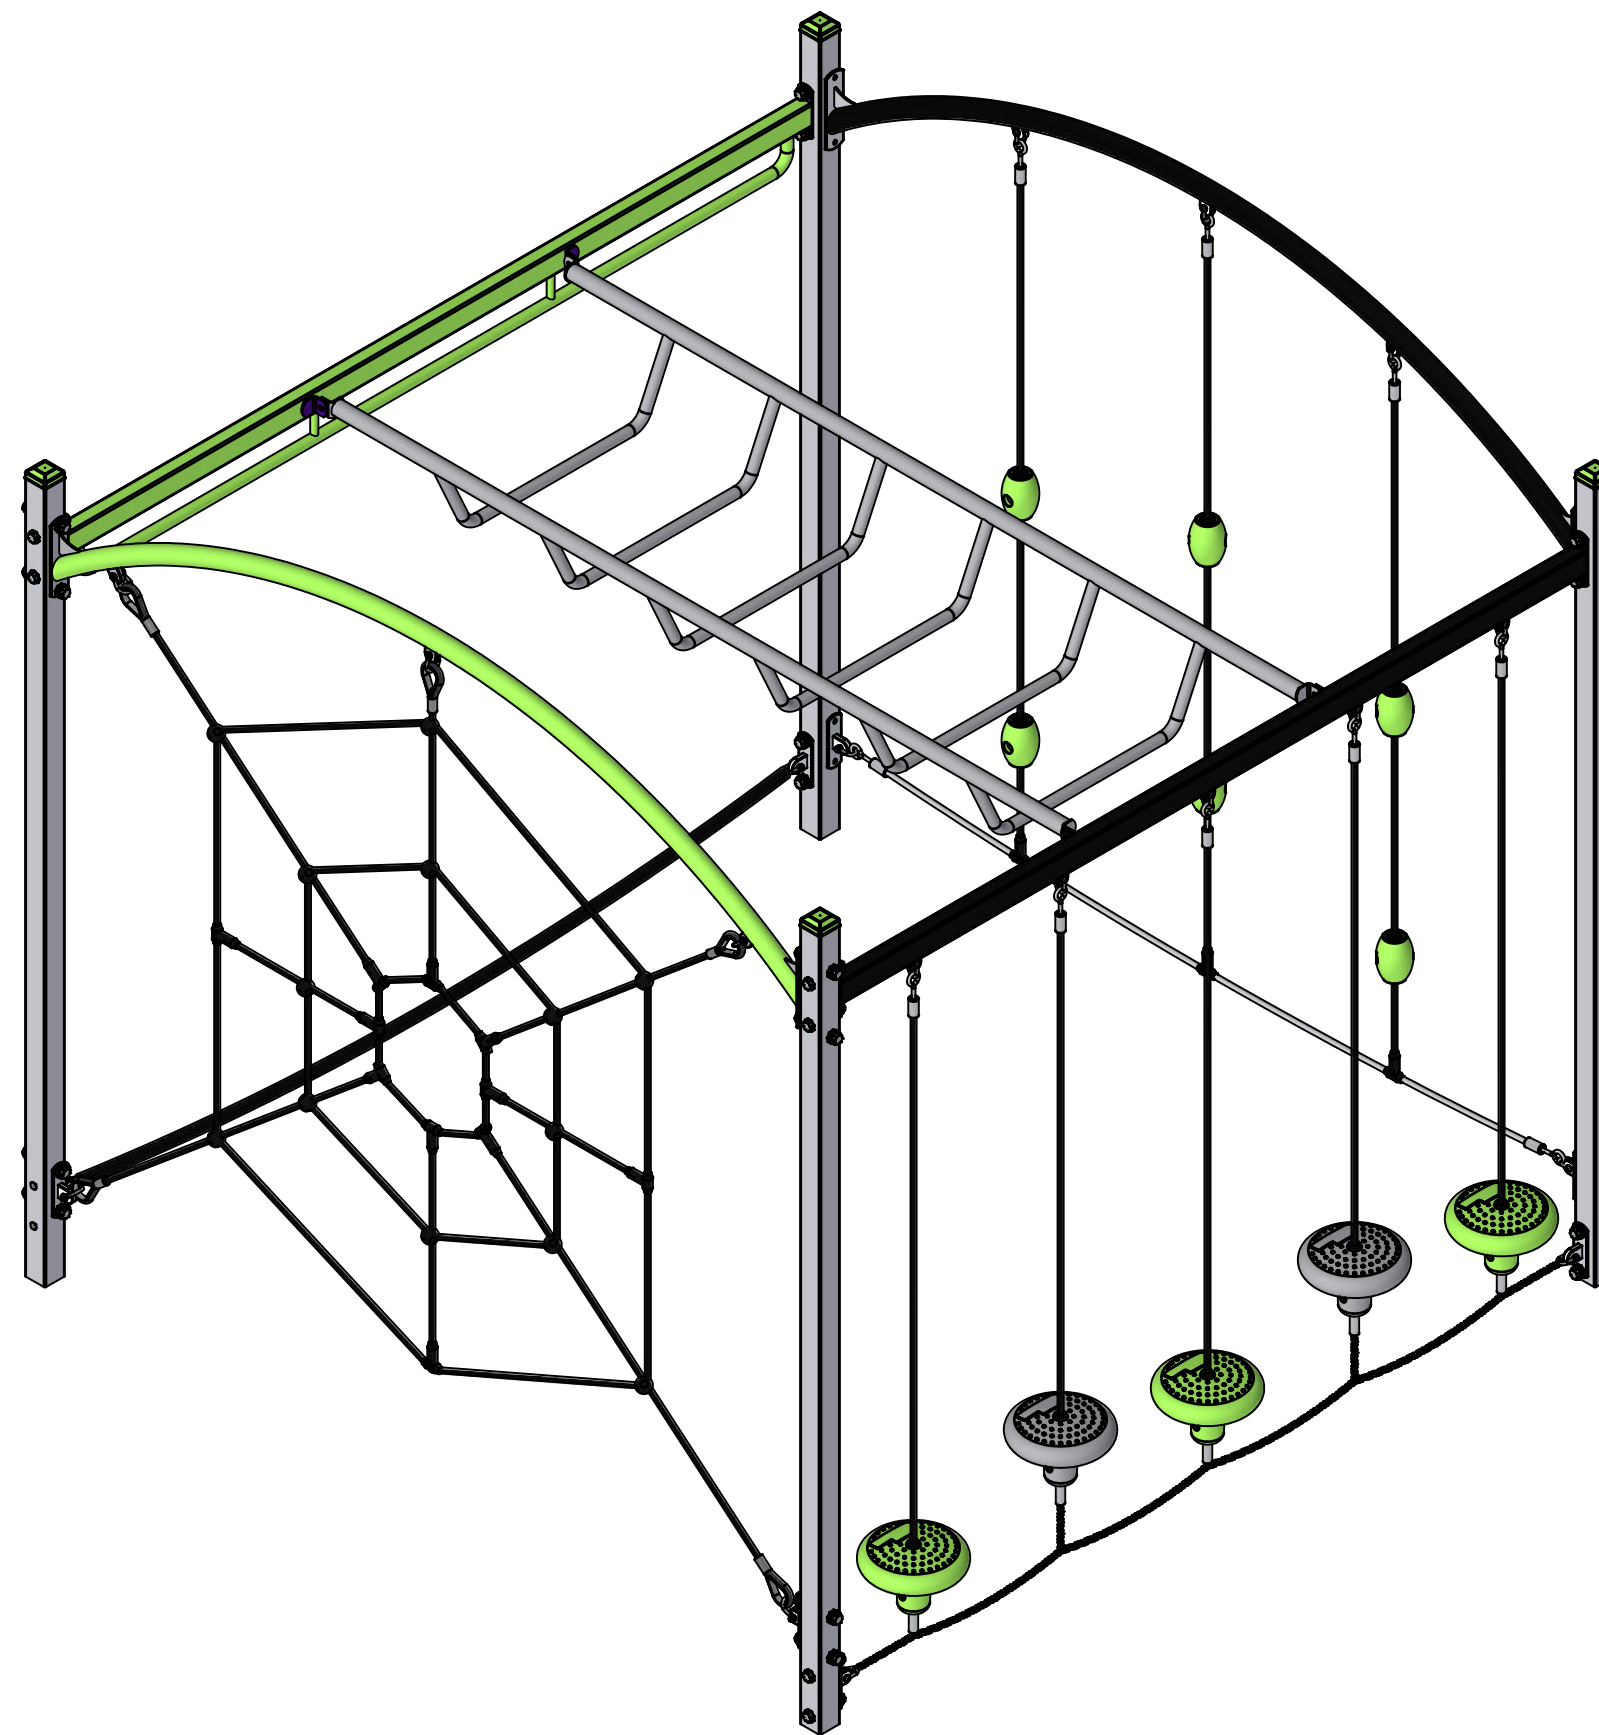

Jungle Cube 440 (Metaplay)

PRODUCT CODE: MOMP440

Jungle Cube 440 (Metaplay)

PRODUCT CODE: MOMP440

Jungle Cube 440 (Metaplay)

PRODUCT CODE: MOMP440

1:100 @ A3

Front Elevation

Right Elevation

| Technical Information | |
|-----------------------|---|
| Main Dimension | 7000 x 7050 |
| Total Area | 50m ² |
| Max FHO | 3000 |
| Heaviest Part | 40kg |
| Compliant to | NZS 5828:2015 AS 4685:(series) EN 1176:2008 |

| REVISION HISTORY | | | |
|------------------|--|-----------|----|
| REV | DESCRIPTION | DATE | BY |
| 0 | Creation | 8/06/2017 | |
| 1 | Changed Spider, pole lengths and Fallzones | 8/3/2022 | HS |

Jungle Cube 440 (Metaplay)

PRODUCT CODE: MOMP440

Fallzones

Pole Dimensions

Pole Type

Front Elevation

Right Elevation

| REVISION HISTORY | | | |
|------------------|--|-----------|----|
| REV | DESCRIPTION | DATE | BY |
| 0 | Creation | 8/06/2017 | |
| 1 | Changed Spider, pole lengths and Fallzones | 8/3/2022 | HS |