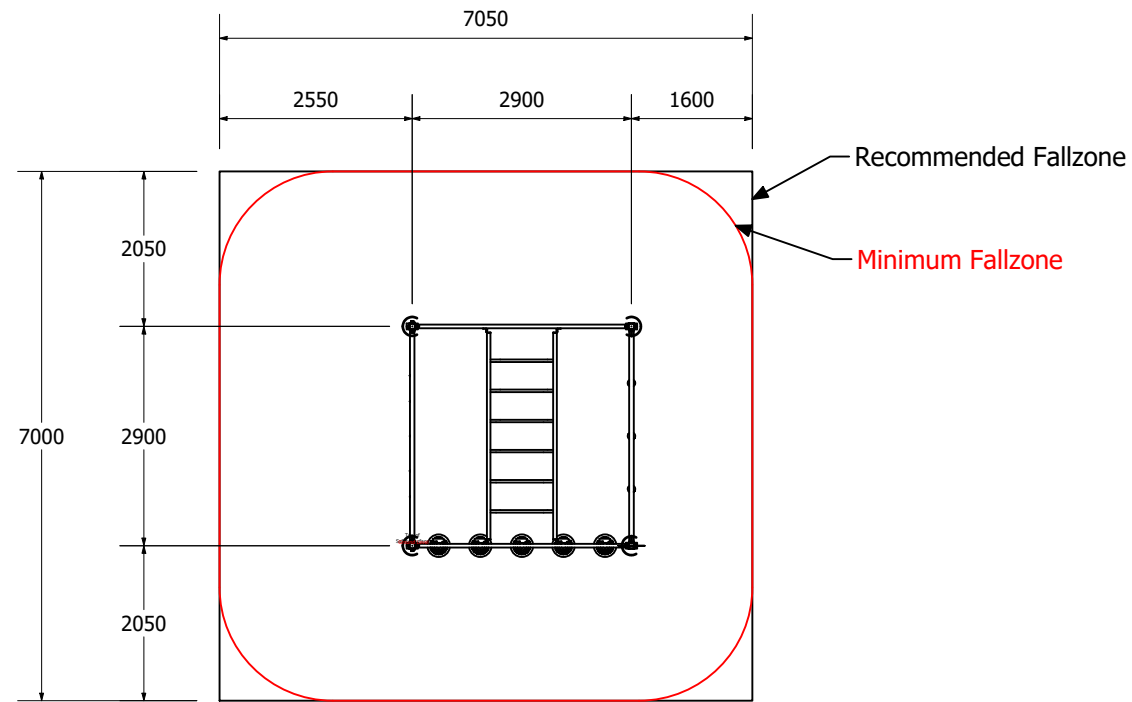

Jungle Cube 440 (Metaplay)

PRODUCT CODE: MOMP440

Fallzones