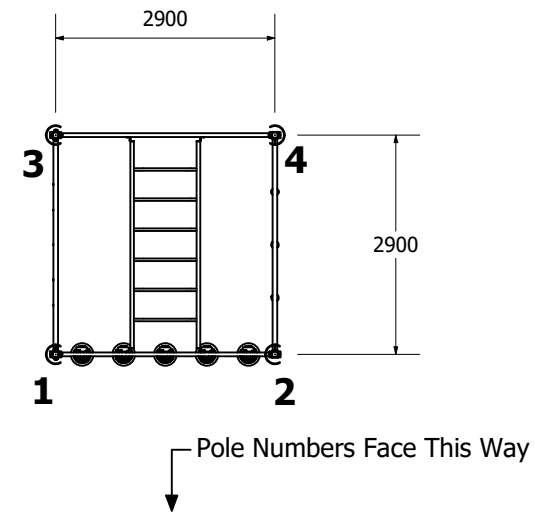

Right Elevation

| Technical Information | |
|-----------------------|---|
| Main Dimension | 7000 x 7050 |
| Total Area | 50m ² |
| Max FHO | 3000 |
| Heaviest Part | 40kg |
| Compliant to | NZS 5828:2015 AS 4685:(series) EN 1176:2008 |

| REVISION HISTORY | | | |
|------------------|--|-----------|----|
| REV | DESCRIPTION | DATE | BY |
| 0 | Creation | 8/06/2017 | |
| 1 | Changed Spider, pole lengths and Fallzones | 8/3/2022 | HS |

Jungle Cube 440 (Metaplay)

PRODUCT CODE: MOMP440

Fallzones

Pole Dimensions

Pole Type

Front Elevation

Right Elevation

| REVISION HISTORY | | | |
|------------------|--|-----------|----|
| REV | DESCRIPTION | DATE | BY |
| 0 | Creation | 8/06/2017 | |
| 1 | Changed Spider, pole lengths and Fallzones | 8/3/2022 | HS |